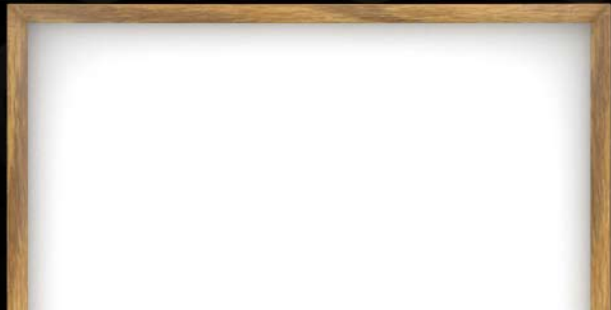

## STANDARD FRAMES

SIMULATED OAK

SIMULATED ASHEN MAPLE

1.25"

SIMULATED CHARLOTTE OAK