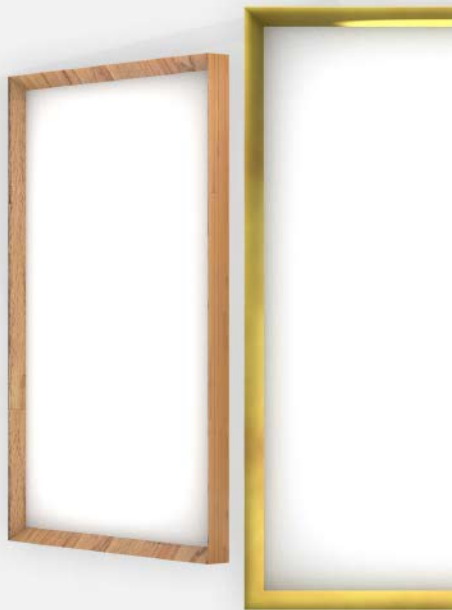

# LED FRAMES FEATURES

- Bright White Light at 5,300K and UL Compliant
- Thin Frame Profile - only 0.96" deep
- 14 Frame Color Choices

- Long Life and Low Maintenance – 50,000 hours and 2 year limited warranty
- Energy Saving – up to 80% vs. fluorescent lights
- Fast Signage Changes - flip open sides, insert graphic, and close
- Easy Installation - just hang and plug in
- Stock and Custom Sizes Available
- Security and Anti-Tampering Options
- Designed for Indoor Use
- High Quality Anodized Aluminum - 30% recycled material
- Any Size up to 48" x 96"