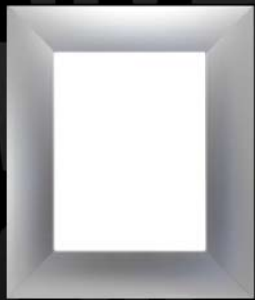

WIDE FRAMES

BLACK

SILVER