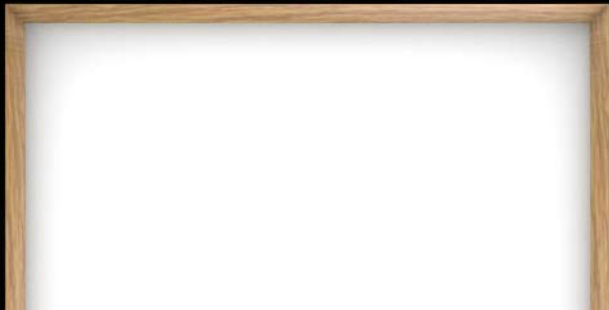

## STANDARD FRAMES

SIMULATED OAK

SIMULATED ASHEN MAPLE

1.25"

SIMULATED CHARLOTTE OAK