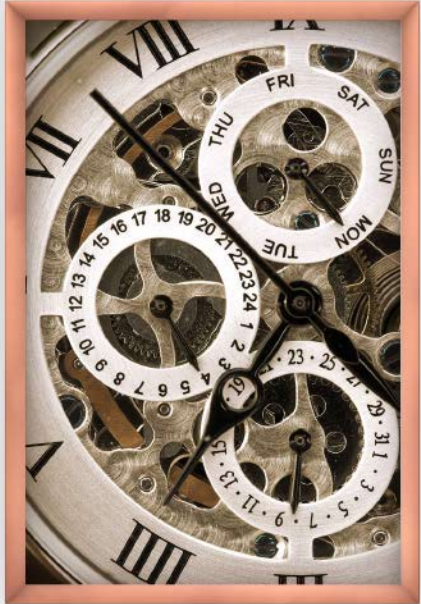

FRAME STYLES: 1.25" WIDE, 1.75" WIDE, 2.5"

WIDE = +5% OVERALL COST, SECURITY 1.25" OR

1.75" WIDE + 5% OVERALL COST

**1.25 IN**  
IN 14 FINISHES AS SHOWN

+5%

**1.75/2.5 IN**

FRAME SIZE	FRAME ORIENTATION	COST	COST	ITEM #
16" x 24"	Portrait or Landscape	\$328.90	\$345.30	SF16x24
17" x 22"	Portrait or Landscape	\$324.30	\$340.50	SF17x22
17" x 23"	Portrait or Landscape	\$333.50	\$350.20	SF17x23
18" x 18"	Square	\$303.60	\$318.80	SF18x18
18" x 24"	Portrait or Landscape	\$377.20	\$396.00	SF18x24
18" x 36"	Portrait or Landscape	\$483.00	\$507.20	SF18x36
20" x 20"	Square	\$418.60	\$439.50	SF20x20
20" x 24"	Portrait or Landscape	\$425.50	\$446.80	SF20x24
20" x 28"	Portrait or Landscape	\$432.40	\$454.00	SF20x28
20" x 30"	Portrait or Landscape	\$437.00	\$458.90	SF20x30
22" x 28"	Portrait or Landscape	\$437.00	\$458.90	SF22x28
22" x 34"	Portrait or Landscape	\$563.50	\$591.70	SF22x34
24" x 24"	Portrait or Landscape	\$427.80	\$448.90	SF24x24
24" x 30"	Portrait or Landscape	\$552.00	\$579.60	SF24x30
24" x 36"	Portrait or Landscape	\$609.50	\$640.00	SF24x36
30" x 30"	Square	\$644.00	\$676.20	SF30x30