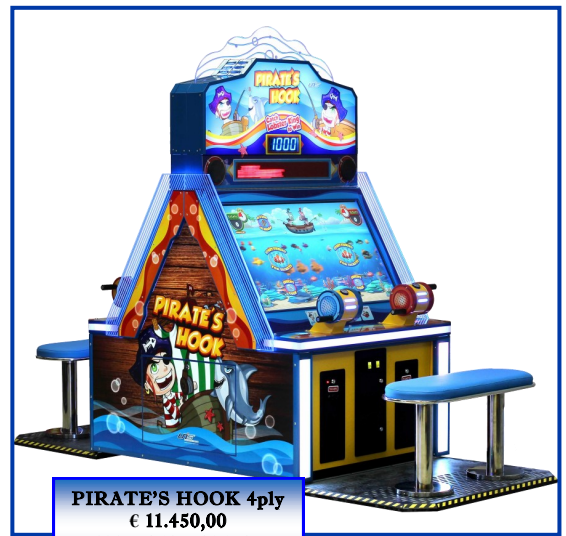

HUNGRY DOGS
€ 4.950,00
77 x 165 x 186 (h)

**WHEEL DEAL
GOLD ZONE 2 ply**
€ 3.850,00
144 x 76 x 175 (h)

**WHEEL DEAL
GOLD ZONE 3 ply**
€ 4.850,00
215 x 76 x 175 (h)

SUPER HOOPS
€ 4.750,00
114 x 257 x 272 (h)

SPEED DEMON
€ 3.650,00
64 x 110 x 175 (h)

WONDER LAND
€ 3.650,00
73 x 105 x 197 (h)

WONDER WHEEL
€ 3.250,00
64 x 110 x 140 (h)

Giochi vari / Various games

CRAZY LAAAB
 € 10.950,00
 170 x 240 x 230 (h)

STARBALL piccolo
 € 5.900,00
 94 x 191 x 179 (h)

PIRATE'S HOOK 4ply
 € 11.450,00
 108 x 263 x 206 (h)

OCEAN PEARLS
 € 16.950,00
 152 x 142 x 287 (h)

CIRCUS PARTY
 € 4.450,00
 93 x 172 x 232 (h)

SHUFFLEBOARD
 € 5.900,00
 365 x 91 x 76(h)

PIRATE'S HOOK 2ply
 € 7.250,00
 115 x 110 x 225 (h)

SQUIRT-A-GATOR
 € 5.950,00
 100 x 193 x 239 (h)

HAPPY SAILOR
 € 3.450,00
 78 x 70 x 195 (h)

CRAZY TYPHOON
 € 7.800,00
 69 x 91 x 203 (h)

PHARAOH'S TREASURE
 € 7.800,00
 111 x 111 x 190 (h)

Giochi vari / Various games