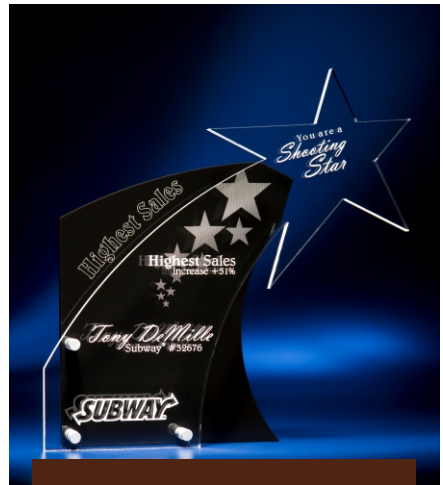

FLARE

FLARE   12" | LPST12AC
SIZES: 12"
THICKNESS: 3/8"