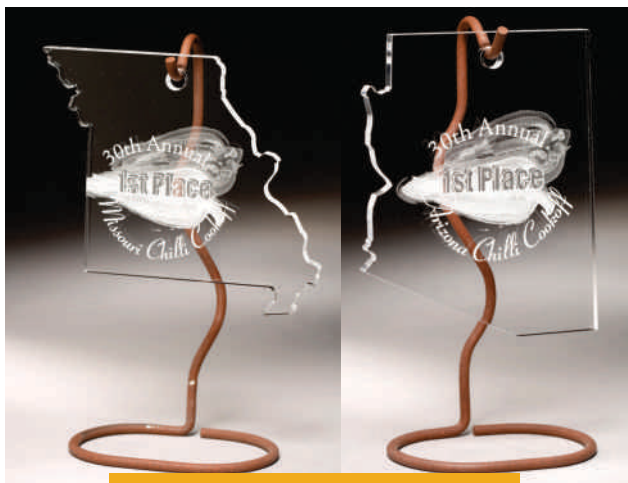

HANGING DIAMOND

SIZES: 10" 10" WHAD10AC
THICKNESS: 3/8"
SHOWN WITH WIRE HOLDER A

WIRE STATES

WIRE STATES

SIZES: 10" 10" WHSS10AC
THICKNESS: 3/8"
SHOWN WITH WIRE HOLDER A
AVAILABLE IN MOST STATES