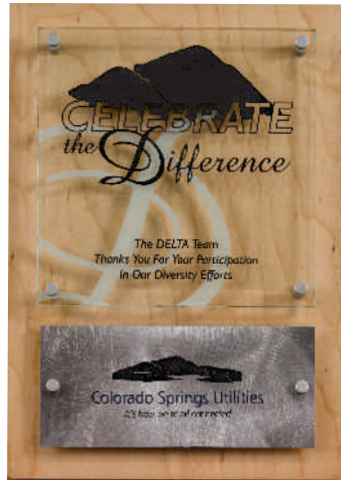

ORPHEUS

ORPHEUS 10X13 | HCPZ13AC
 SIZES: 10X13"
 THICKNESS: BLACK 1/4" BLACK,
 FRONT 1/4" CLEAR
 ACCENT HAMMERED, COPPER LAMINATE

PLAQUES SERIES

MARIS

MARIS 10X14" PLMA14AJ
 SIZES: 10X14"
 ACCENT SWIRL ALUMINUM
 NATURAL MAPLE BACK
 FRONT 3/8" JADE ACRYLIC