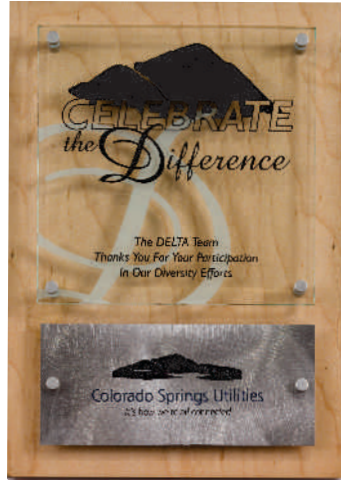

ALUNIT

ALUNIT 10X14" PLAL14AJ
SIZES: 10X14"
ACCENT SWIRL ALUMINUM
NATURAL MAPLE BACK
FRONT 3/8" JADE ACRYLIC