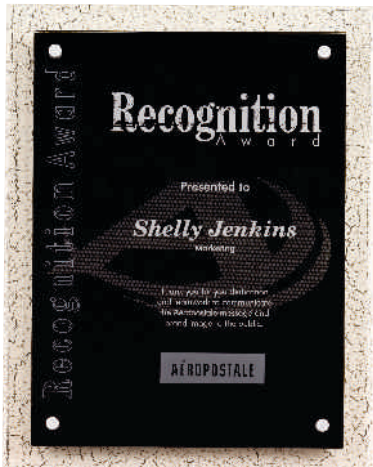

**MINI STORM PLAQUE**

**MINI STORM PLAQUE**  
 SIZES: 6X8", 7X9"  
 THICKNESS:  
 3/16" FRONT AND BACK  
 COLORS: CLEAR/BLACK,  
 ALUMINUM HARDWARE  
 AND ACCENT PLATE

6X8" MIST68  
 7X9" MIST79

**BORDEAUX**