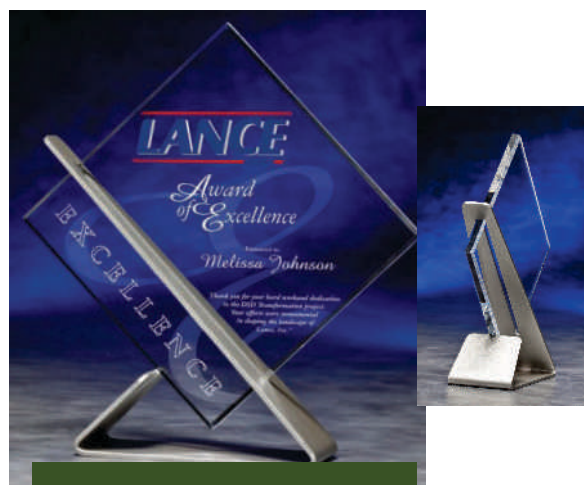

ACURA

ACURA

SIZES: 9"
THICKNESS: 3/8"
COLORS: CLEAR/SILVER METAL

9" | ACUR09