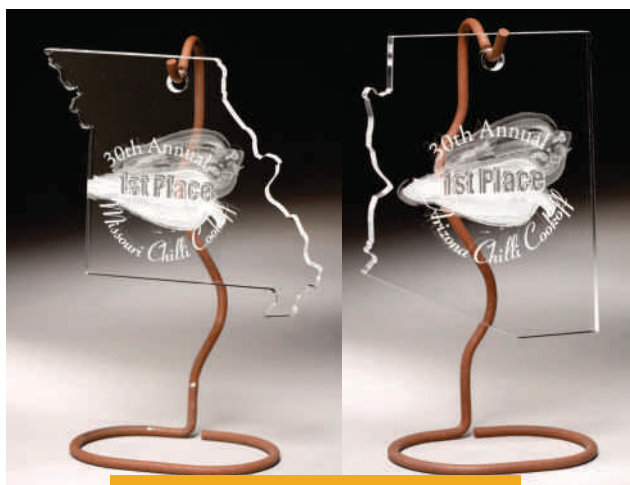

**HANGING STAR**

**HANGING STAR**

SIZES: 10" 10" WHBS10AC  
 THICKNESS: 3/8"  
 SHOWN WITH WIRE HOLDER B

**HANGING DIAMOND**

**HANGING DIAMOND**

SIZES: 10" 10" WHAD10AC  
 THICKNESS: 3/8"  
 SHOWN WITH WIRE HOLDER A