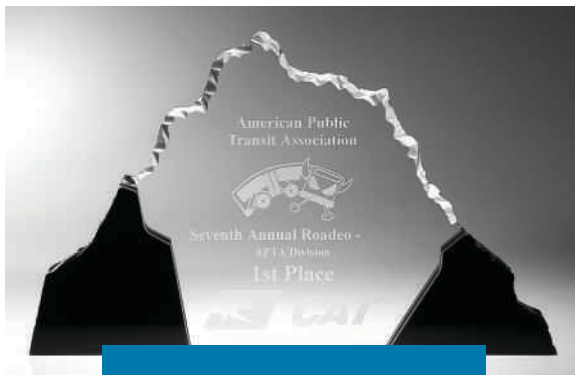

**PRECIPICE**

**PRECIPICE**      8" | GK2Z08AC  
SIZES: 8", 10", 12"      10" | GK2Z10AC  
THICKNESS: 3/8", 1/2", 3/4"      12" | GK2Z12AC

**TIMBERLINE**

**TIMBERLINE**      10" | GK6Z10AC  
SIZES: 10"  
THICKNESS: 1/2"