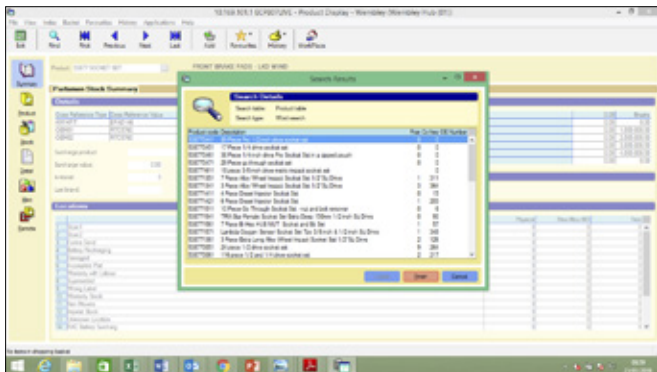

When looking for popular tools and you are unsure of the supplier or manufacturer, try a word search in Kerridge. All MasterPro and Pagid tools start with 538 77 xxxx. You can use a combination of part numbers or words, or just words to search for the tool you require.