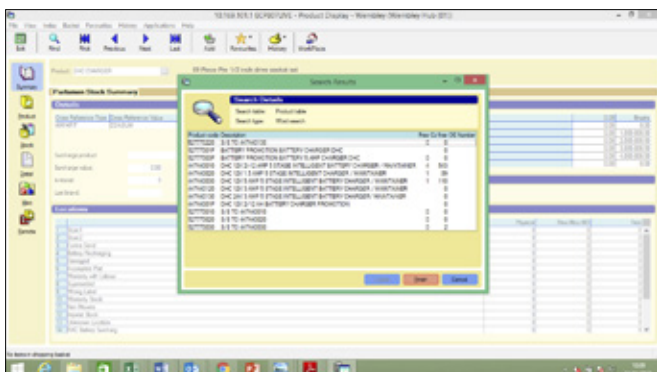

EXAMPLE 3

If you type in DHC CHARGER – All of the DHC range of battery chargers will be returned.