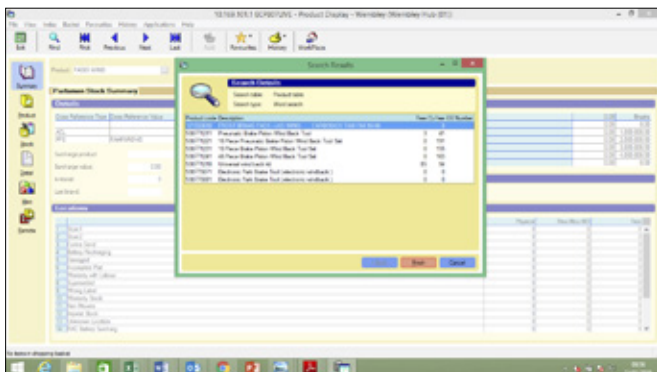

EXAMPLE 2

If you type in PAGID WIND – This will return all of the Pagid Wind Back Tools