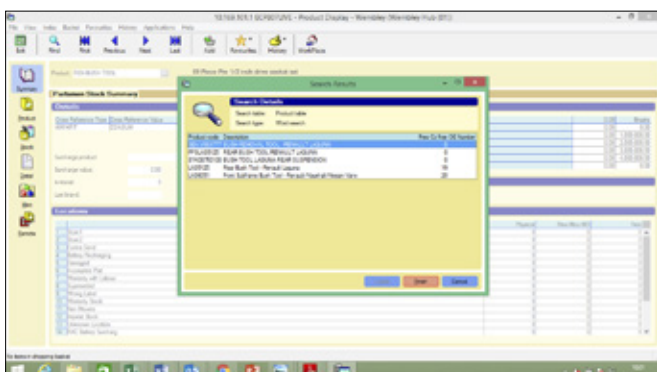

EXAMPLE 4

If you type REN BUSH TOOL – This will return the Renault Laguna Rear Bush Tool.

This will obviously only help with general searches. Vehicle or Engine specific tools may need a more detailed search. For Timing Tools use Laser, their look up is clear, concise and accurate. This applies to searches after you have tried TopCat as we now have the Top 50 Laser timing tools linked to the INA Timing Kits. The more you use the Suppliers e-catalogues the easier you will find it to sell tools and add value to your day.

The links below will cover the majority of the inquiries that you will receive, from your customers.