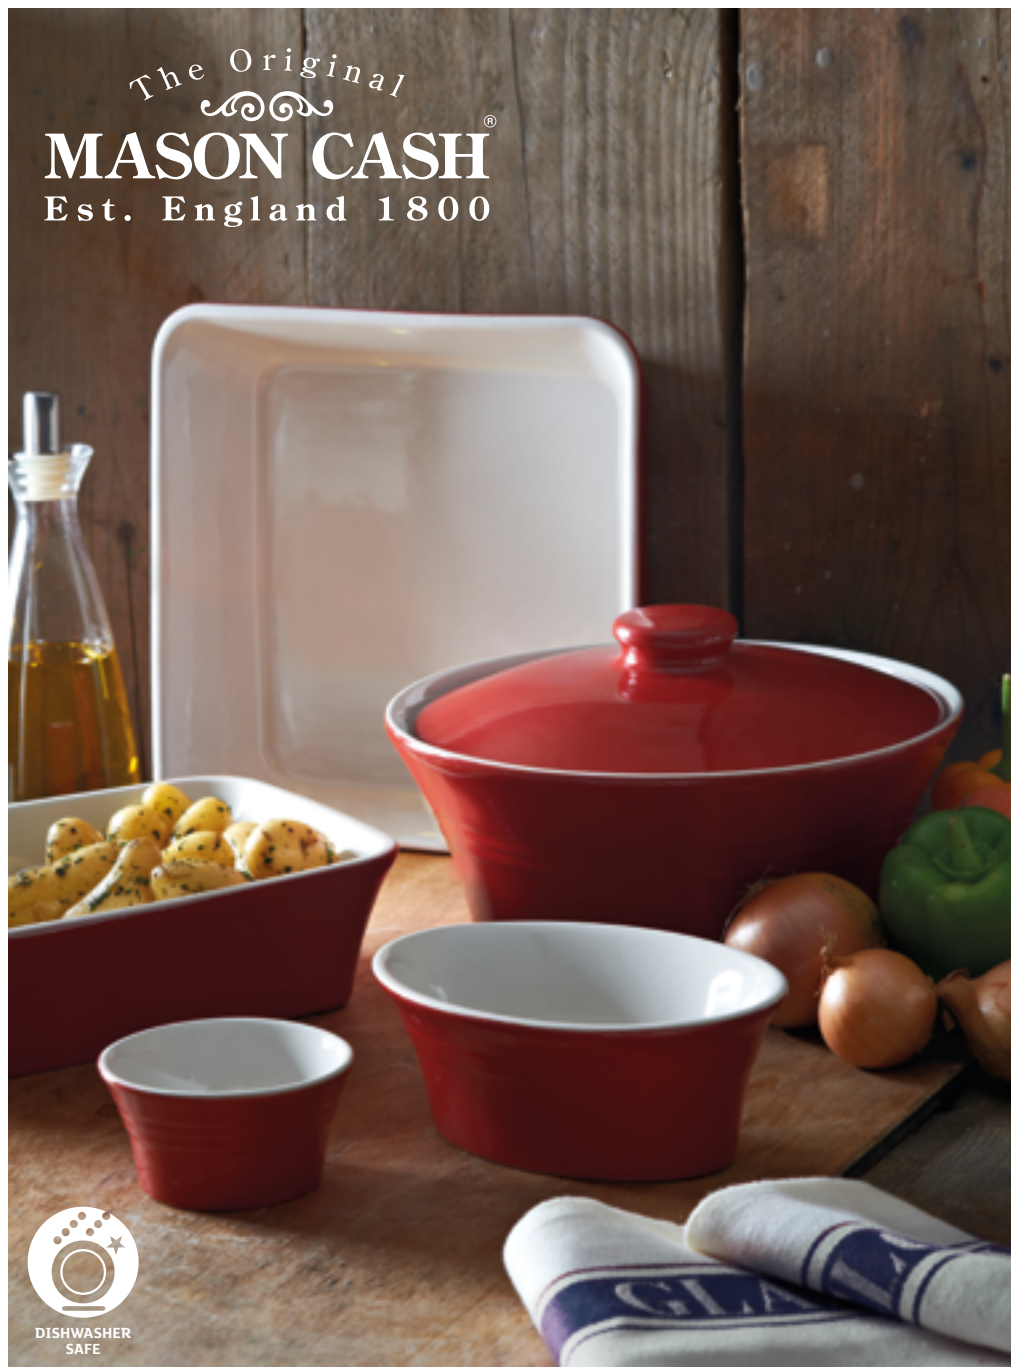

Mason Cash S1 Cane Oval Baker
250ml, 14.5 x 10 x 5cm, Stoneware
2001.060 **CTN 6**

Mason Cash S2 Cane Oval Baker
330ml, 15 x 11 x 5.5cm, Stoneware
2001.061 **CTN 6**

Mason Cash Classic Kitchen Grey Rectangular Dish
3 Litre, 31 x 25.5 x 7cm, Stoneware
2001.501 **CTN 6**

Mason Cash Classic Kitchen Grey Rectangular Dish
1.8 Litre, 26 x 18 x 6.5cm, Stoneware
2001.502 **CTN 6**