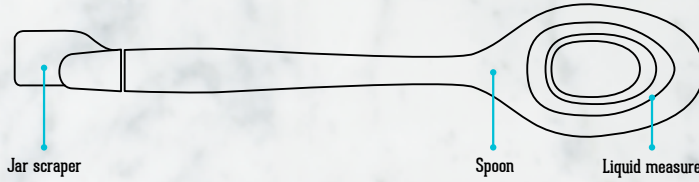

Innovative Kitchen Solid Spoon and Jar Scraper

34cm
2008.200

CTN. 6

**3 IN 1
UTENSIL**

Jar scraper

Spoon

Liquid measure

Innovative Kitchen Turner and Rack Grabber