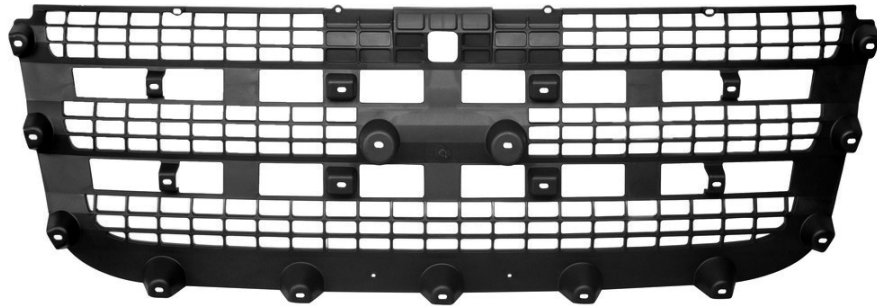

FORD TRANSIT 06-14

Radiator Grille
£16.45
841 59 0505

Bonnet
£101.55
801 59 0185

Headlamp
£80.15
471 59 0890

DESCRIPTION	NOTES	YEAR	QUALITY	LH	RH
Headlamp	Electric & Manual Levelling	06-14	OE Quality	471 59 0890	471 59 0900
Headlamp	Electric & Manual Levelling	06-14	Platinum Plus	471 59 0895	471 59 0905
Headlamp	Manual Levelling	06-14	OE Quality	471 59 1450	471 59 1460
Foglamp		06-14	OE Quality	475 74 5280	475 74 5280
Foglamp		06-14	Platinum Plus	475 74 5285	475 74 5285
Bonnet		06-14	Aftermarket	801 59 0181	
Bonnet		06-14	Platinum Plus	801 59 0185	
Front Bumper Complete	3.2 Grey Without Fog Holes	07-14	Aftermarket	822 59 2511	
Front Bumper Complete	3.2 Grey With Fog Holes	07-14	Aftermarket	822 59 2521	
Front Bumper Complete	3.2 Primed Without Fog Holes	07-14	Aftermarket	822 59 2531	
Front Bumper Complete	3.2 Primed With Fog Holes	07-14	Aftermarket	822 59 2541	
Front Bumper - Centre	Light Grey	06-14	Platinum Plus	822 59 0375	
Front Bumper - Centre	Primed (Smooth)	06-14	OE Quality	822 59 0660	
Front Bumper - Centre	Primed & Textured	06-14	Platinum Plus	822 59 0665	
Front Bumper - Corner	Light Grey Without Fog Lamp Holes	06-11	Platinum Plus	825 59 0055	825 59 0065
Front Bumper - Corner	Light Grey With Fog Lamp Holes	06-11	Platinum Plus	825 59 0075	825 59 0085
Front Bumper - Corner	Dark Grey Without Fog Lamp Holes	11-14	Platinum Plus	825 59 0115	825 59 0125
Front Bumper - Corner	Dark Grey With Fog Lamp Holes	11-14	Platinum Plus	825 59 0135	825 59 0145
Radiator Grille		06-14	Platinum Plus	841 59 0505	
Front Bumper Bracket	Side	06-14	Aftermarket	827 59 0051	827 59 0061
Front Bumper Bracket	Centre	06-14	Aftermarket	827 59 0171	
Bonnet Slam Panel	Upper Radiator Support	06-14	Aftermarket	805 59 0011	
Headlamp Panel		06-14	Aftermarket	806 59 0031	806 59 0041
Oil Sump	2.4TD	06-14	Aftermarket	332 59 0131	
Indicator Side Repeater	Clear Lens	06-14	Aftermarket	477 59 0141	477 59 0141
Indicator Side Repeater	Situated In Mirror	06-14	OE Quality	477 59 0150	477 59 0150
Indicator Side Repeater	Short Arm 18MM	06-14	OE Quality	477 59 0380	477 59 0390
Indicator Side Repeater	Long Arm 64MM (Van Body Or Single Cab)	06-14	OE Quality	477 59 0290	477 59 0300
Mirror - Manual	Long Arm With Indicator	00-14	Aftermarket	489 59 1231	489 59 1241
Mirror - Manual	Short Arm With Indicator	00-14	Aftermarket	489 59 0351	489 59 0361
Mirror - Electric	Short Arm With Indicator	06-14	Aftermarket	489 59 0711	489 59 0721
Mirror Cover	Black	06-14	Aftermarket	489 59 0331	489 59 0341