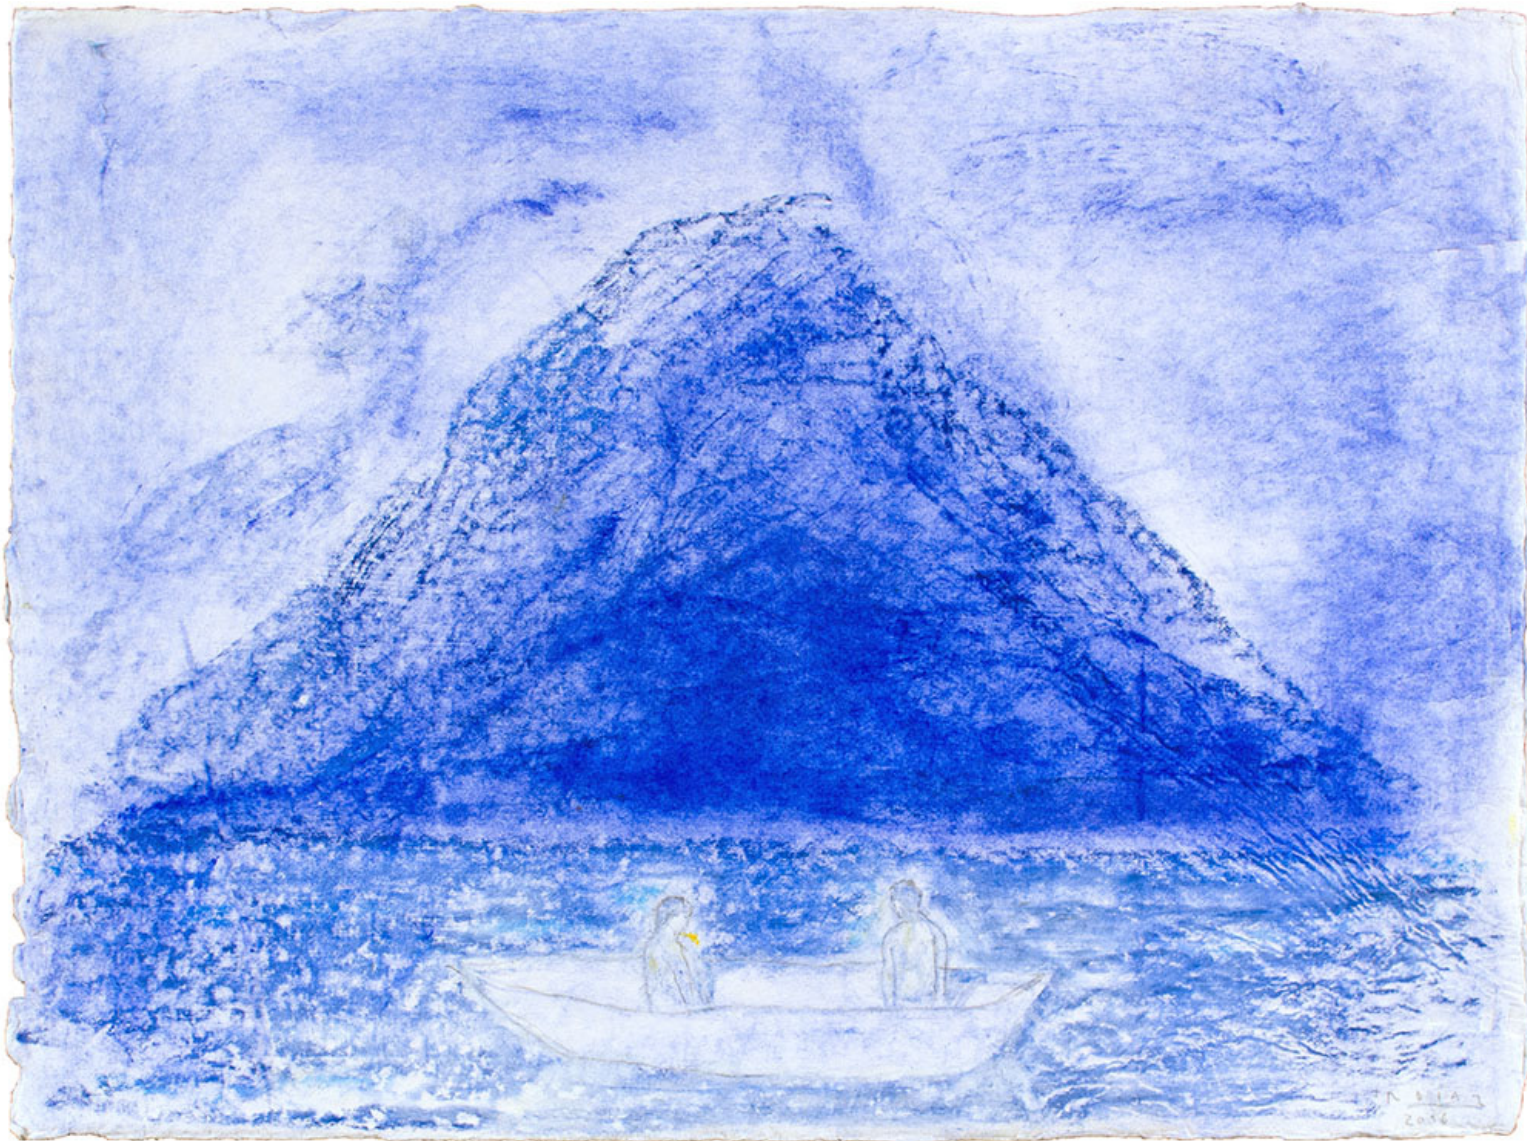

LA MONTAÑA AZUL 2016
Pastel on Handmade Paper
14 1/4 x 19 1/2 inches