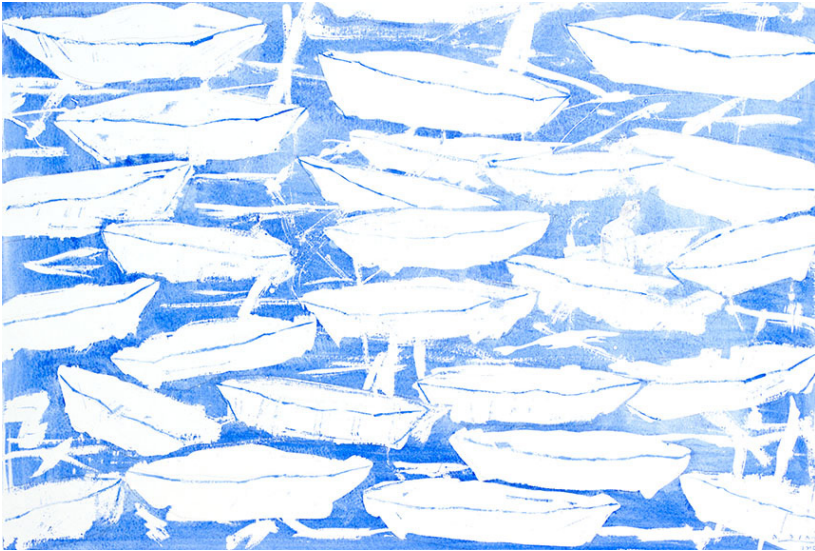

ENERO EN CASA MI AMIGO 2015
Watercolor and Pencil on Paper
15 x 22 1/4 inches