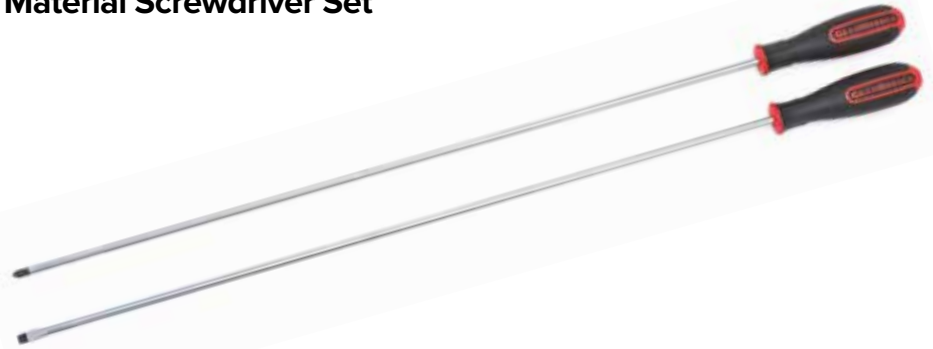

£219.99

574 77 0490

Gearwrench 16Pc. Metric Master Ratcheting Wrench Set

WAS £197.00

£149.99

574 77 083P

Gearwrench 2Pc. Extra Long Combination Dual Material Screwdriver Set

WAS £28.50