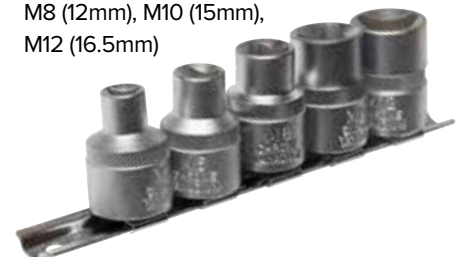

£1.99

538 77 4481

MasterPro 56 Pieces Hex, Star, Torx Tamper Proof Spline Set

WAS £21.50

£9.99

538 77 4931

MasterPro 8 Pieces Common Rail Diesel Injector Repair Kit

WAS £42.50

£29.99

538 77 6321

MasterPro 5 Pieces 1/2" Triangular Security Socket Set

M5 (8mm), M6 (10mm), M8 (12mm), M10 (15mm), M12 (16.5mm)

WAS £15.50

£4.99

538 77 6481

Klann 5 Point Security Torx Bit Set