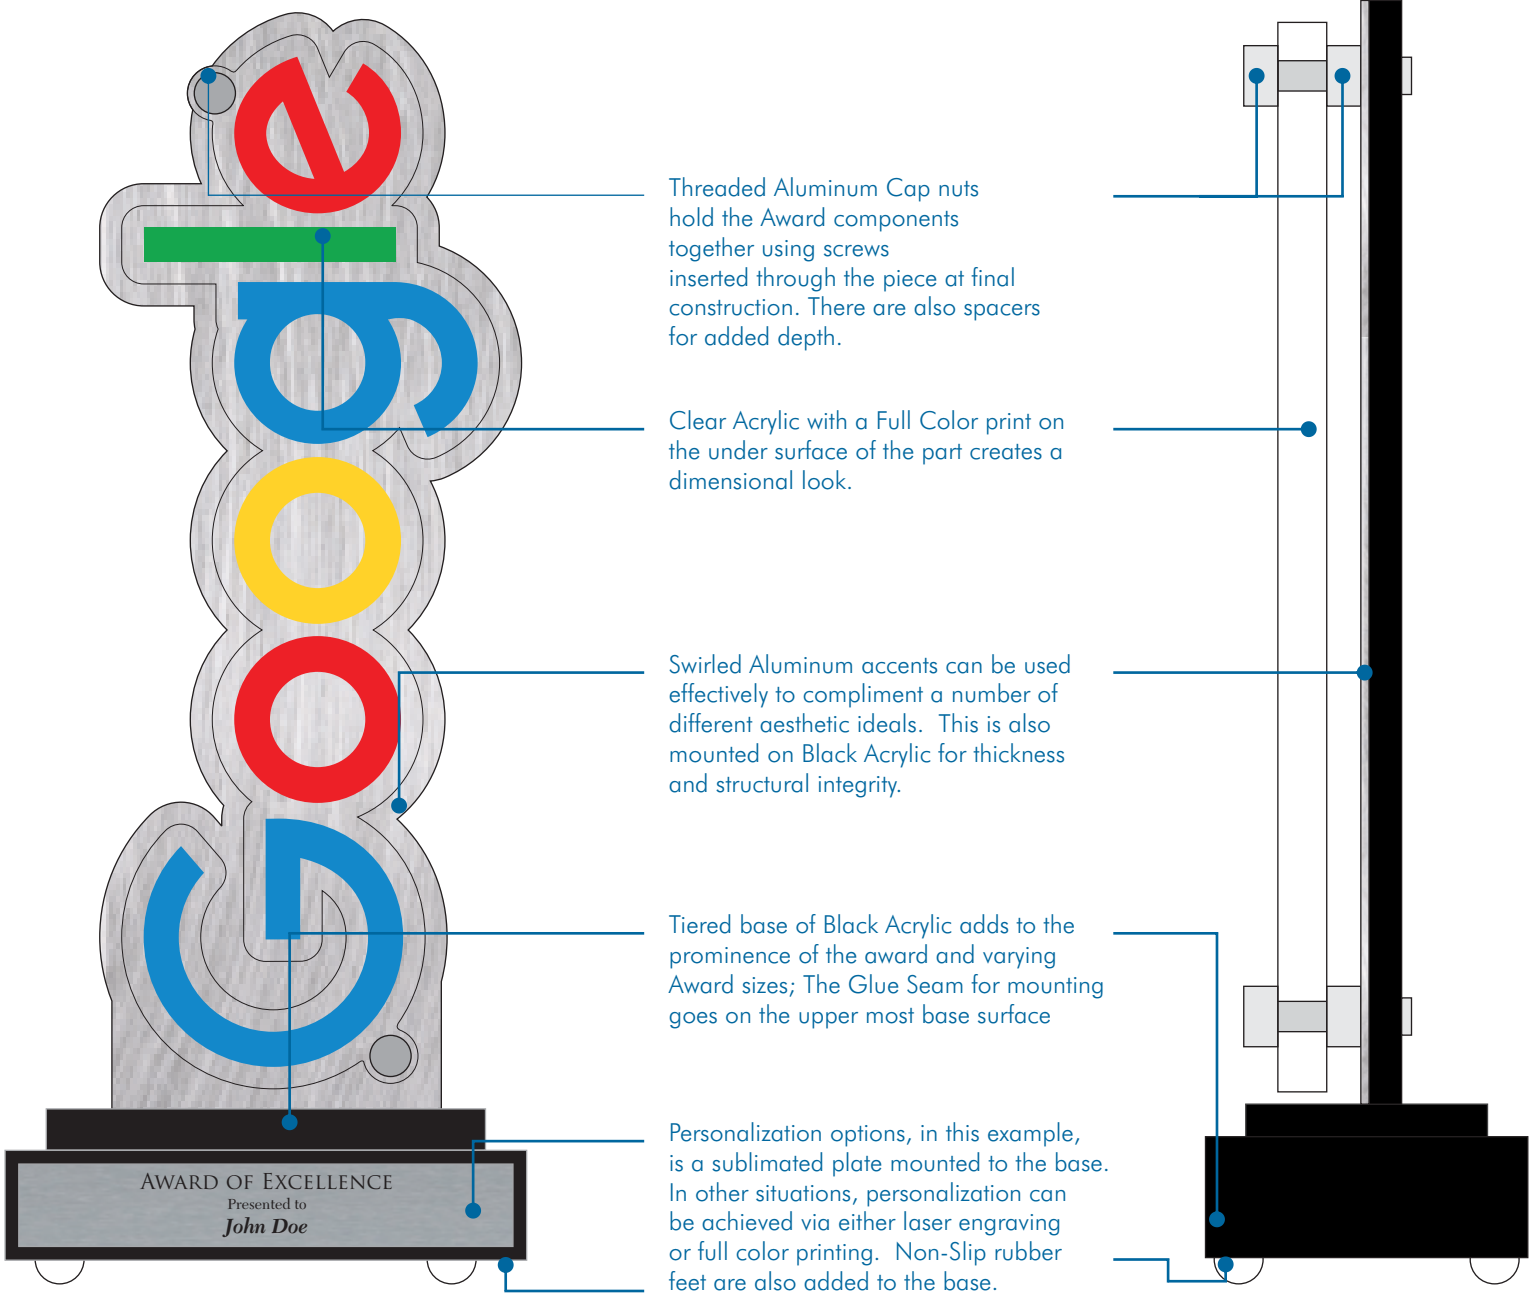

We will produce your awards on time and on your budget!

LOGOCUT™

Anatomy of an Award

Front

Side

Stillwater
FINELY CRAFTED AWARDS AND PLAQUES
SERIES 50 LOGOCUT

P CUSTOM
APERWEIGHTS

CUSTOM PAPERWEIGHTS