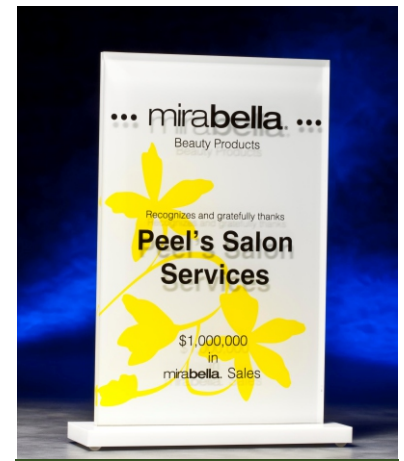

12" | WEST12AC

ACURA

ACURA

SIZES: 9"
THICKNESS: 3/8"
COLORS: CLEAR/SILVER METAL

9" | ACUR09

IAWARD

IAWARD

SIZES: 11"
THICKNESS: 3/8" TOP, 1/2" BASE
COLORS: WHITE WITH GREEN PRINT,
WHITE WITH YELLOW PRINT