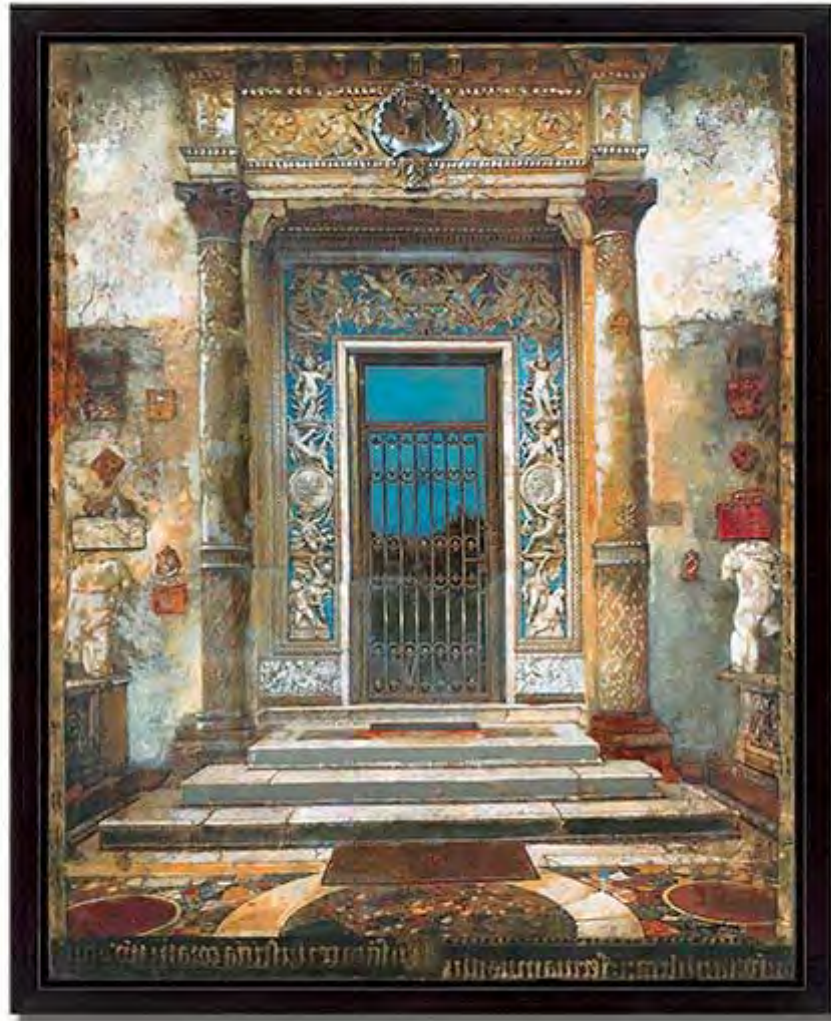

GALLERY WRAP ON 3" STRETCHER BAR WITH MIRROR WRAP

IMAGE SIZE: 50 X 50

OVERALL SIZE: 50 X 50 X 3

Viapagi Gallery

800-842-5487

viapagi.com

AUTUMN BOUNTY II

VHF06-017B50X50

Embellished Giclee on Canvas

Image Size: 50 X 50

Retail Price: \$515

REFLECTS A DISCOUNT OF 50% OFF ORIGINAL RETAIL PRICE OF \$1,030

Douglas

Behind Tuscan Doors I

HF02-310A-VF

Medium: Embellished