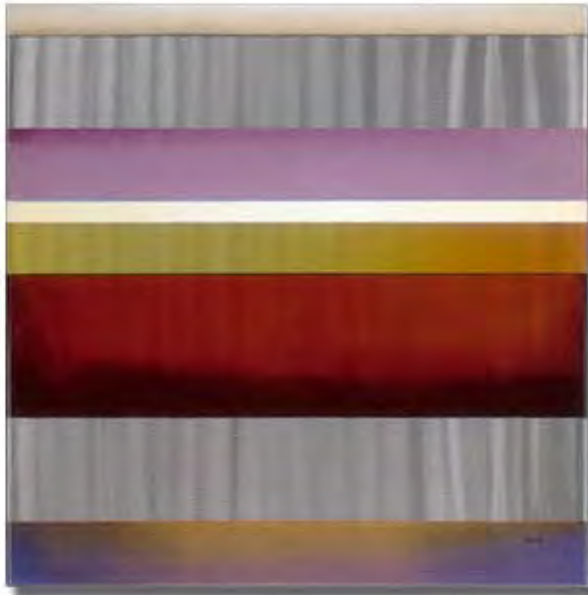

Corner Detail
2" Depth

I