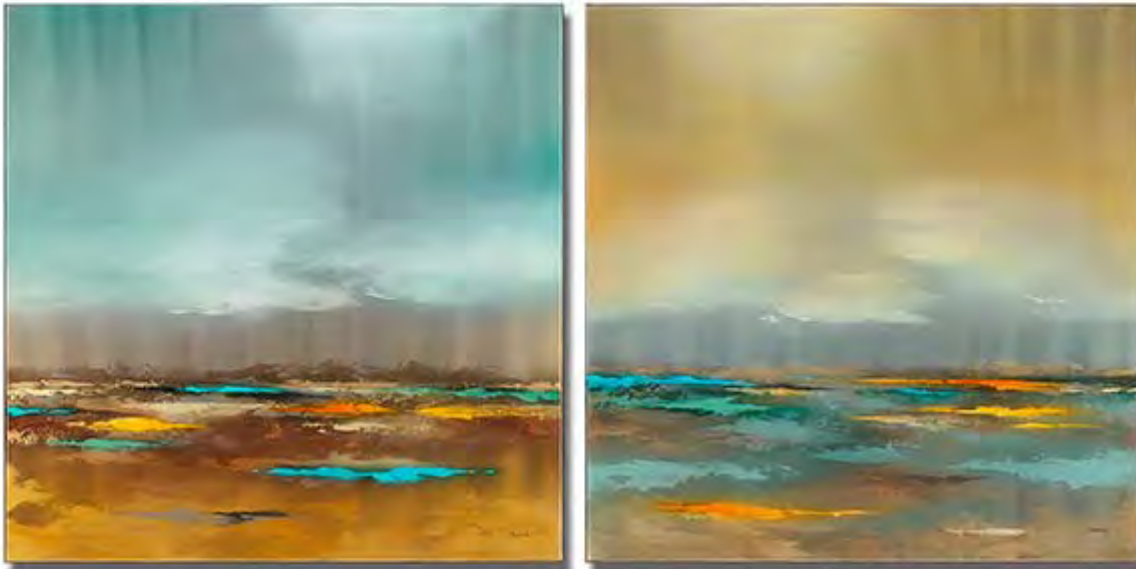

Corner Detail
2" Depth

I

II

Across Country I & II
HS16-843AB-DOMI
Medium: Painting on Metal
Image Size: 28 x 28
Overall Size: 28 x 28 x 2
©Phoenix Art Group, Inc.

ACROSS COUNTRY I

HS16-843A-DOMI

Painting with Mixed Media on Metal

Image Size: 28 X 28

Retail Price: $2,138

REFLECTS A DISCOUNT OF 25% OFF ORIGINAL RETAIL PRICE OF $2,850