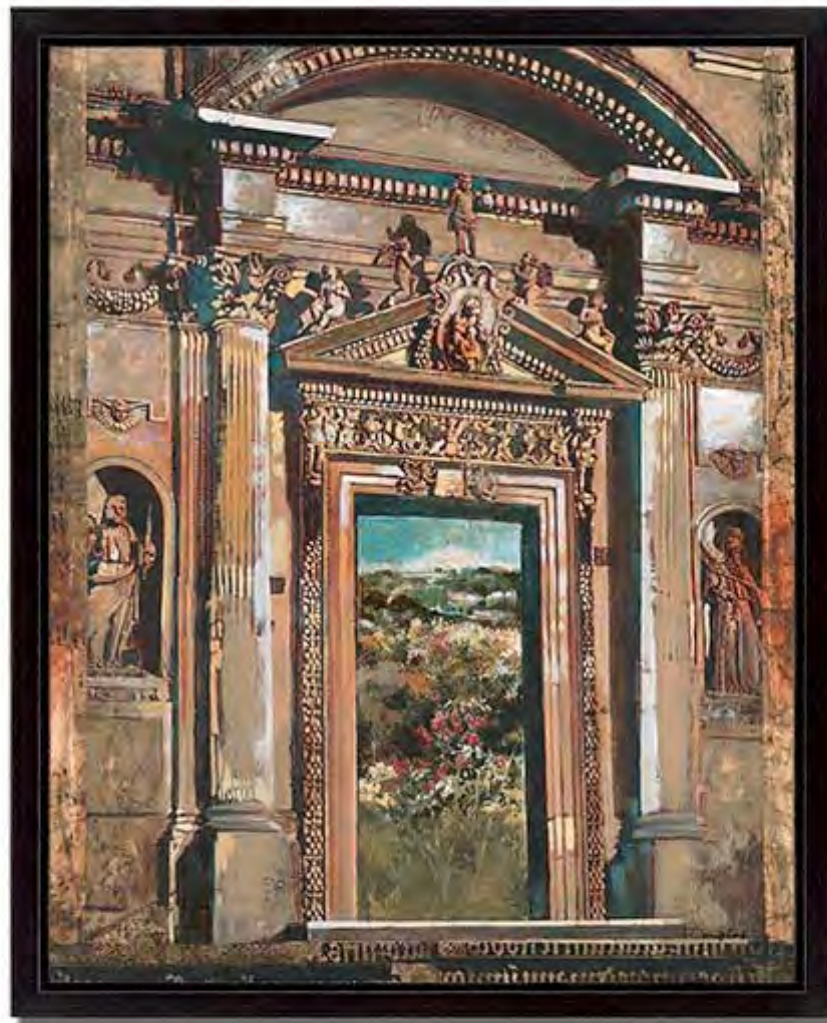

Douglas

Behind Tuscan Doors II

HF02-310B-VF

Medium: Embellished

Giclee on Canvas

Image Size: 20 x 16

Overall Size: 22 x 18 x 2

©Phoenix Art Group, Inc.

BEHIND TUSCAN DOORS II *AS IS*

VHF02-310B-VF

Embellished Giclee on Canvas

Image Size: 20 X 16

Retail Price: $248

REFLECTS A DISCOUNT OF 50% OFF ORIGINAL RETAIL PRICE OF $495