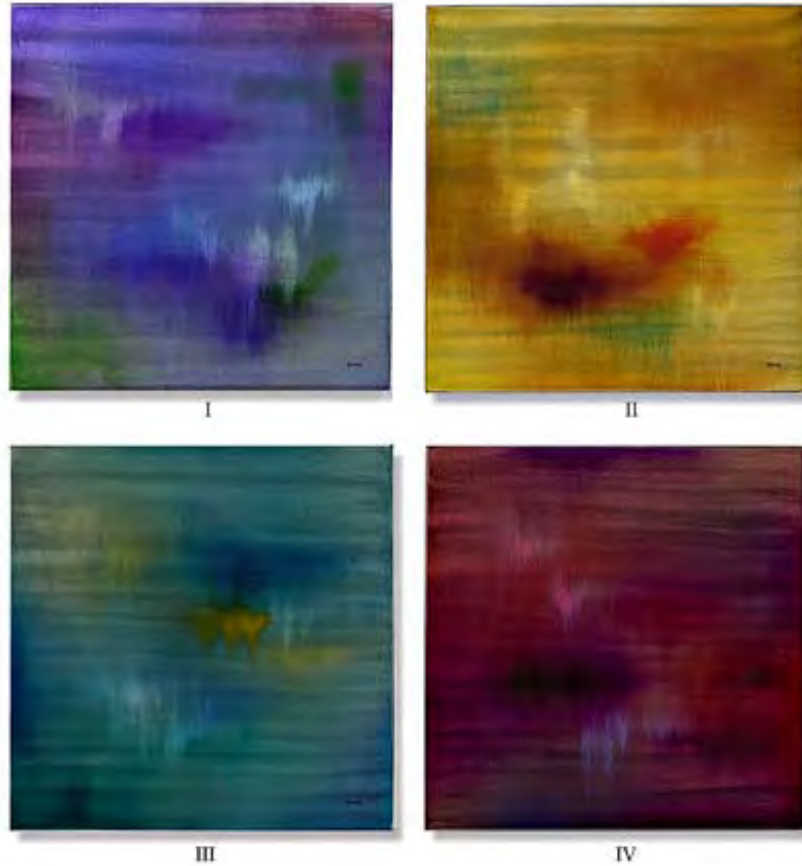

DRAMA I

HS11-826A-DOMI

Painting on Metal w/Resin

Image Size: 20 X 20

Retail Price: \$1,238

REFLECTS A DISCOUNT OF 25% OFF ORIGINAL RETAIL PRICE OF \$1,650

*Side Detail
1.5" Depth*

Drama I - IV
HS11-826A-D-DOMI
Medium: Painting on Metal with Resin
Image Size: 20 x 20
Overall Size: 20 x 20 x 1.5
©Phoenix Art Group, Inc.