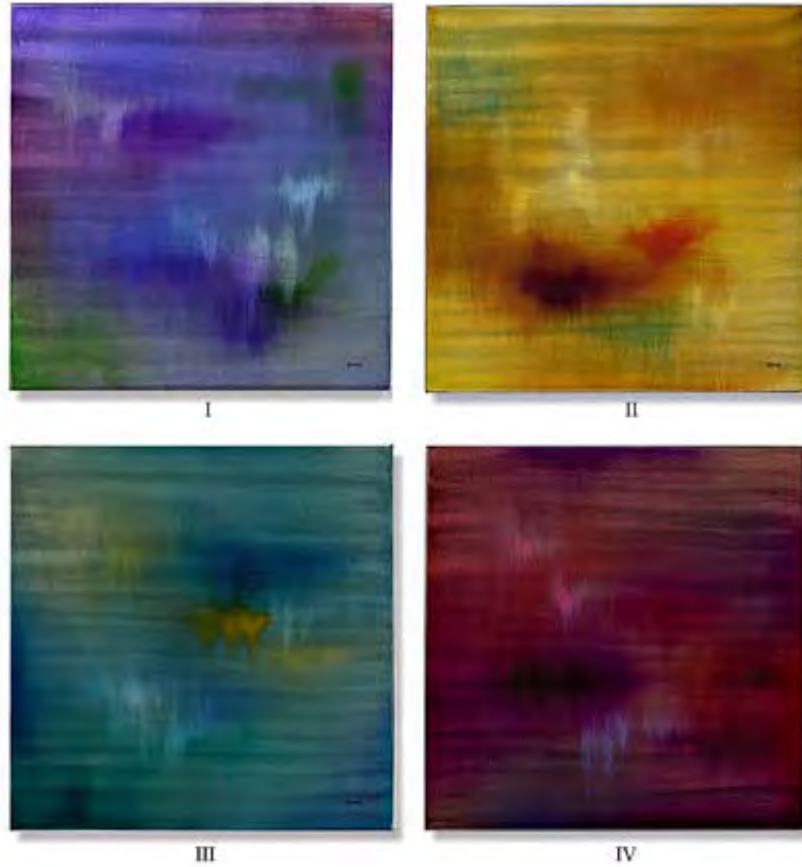

DRAMA II

HS11-826B-DOMI

Painting on Metal w/Resin

Image Size: 20 X 20

Retail Price: \$1,238

REFLECTS A DISCOUNT OF 25% OFF ORIGINAL RETAIL PRICE OF \$1,650

*Side Detail
1.5" Depth*

Drama I - IV
HS11-826A-D-DOMI
Medium: Painting on Metal with Resin
Image Size: 20 x 20
Overall Size: 20 x 20 x 1.5
©Phoenix Art Group, Inc.