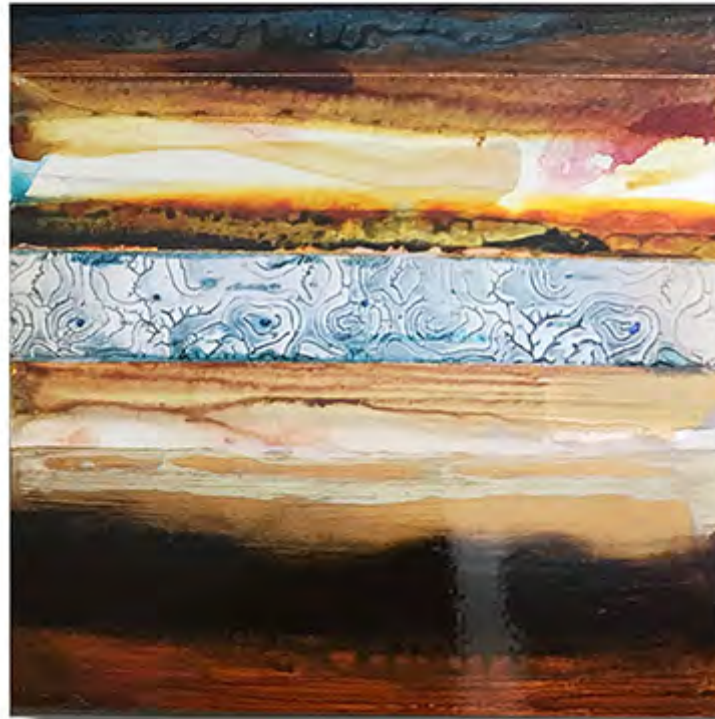

PHOENIX ART GROUP INC

PHOENIX ART GROUP INC

GEO STRATUM IV

U-11632

Painting with Mixed Media on Wood

Image Size: 24 X 24

PHXARTGROUP.COM

800-842-5487

GEO STRATUM IV

U-11632

Painting with Mixed Media on Wood

Image Size: 24 X 24

Retail Price: $1,275

REFLECTS A DISCOUNT OF 25% OFF ORIGINAL RETAIL PRICE OF $1,700