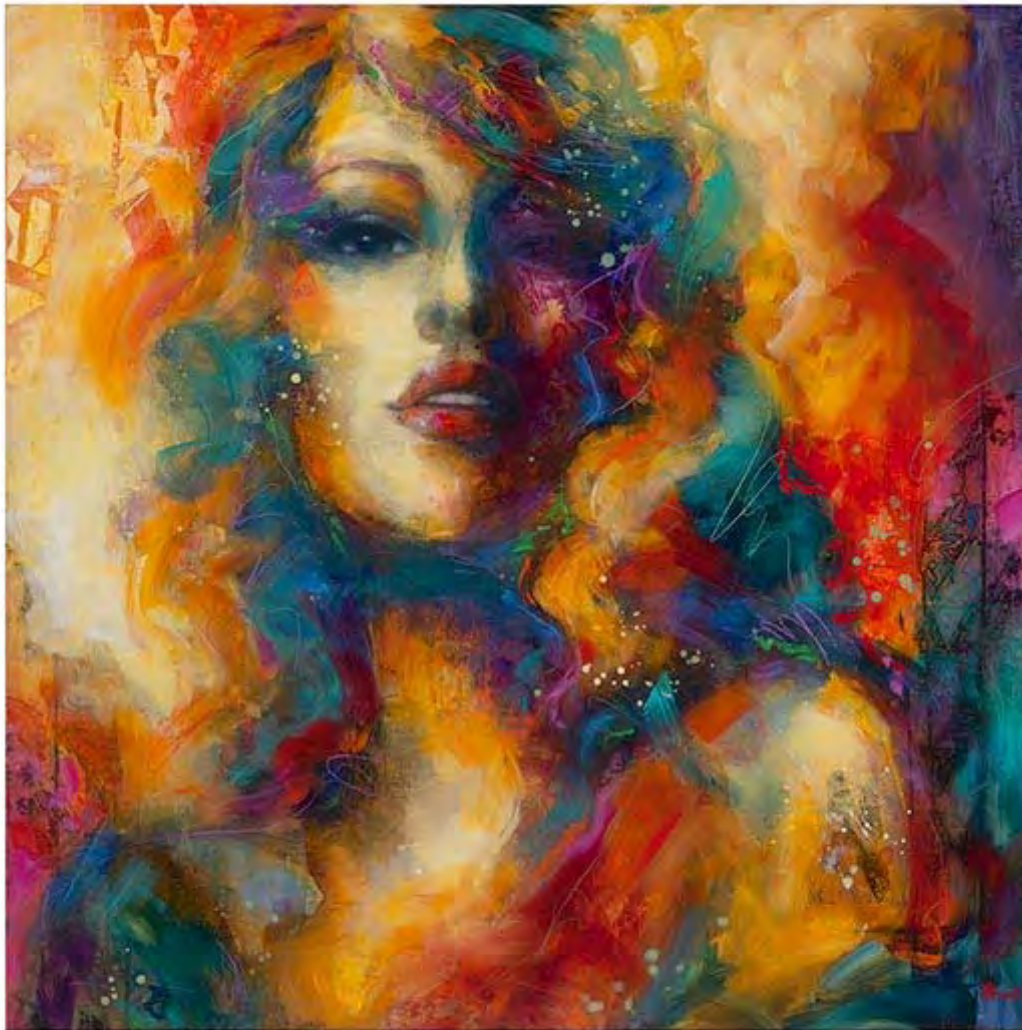

Fumante

HS17-729-DUPR
Medium: Painting with
Mixed Media on Wood
Image Size: 40 x 40
Overall Size: 40 x 40 x 2
©Phoenix Art Group, Inc.
phxartgroup.com
800-842-5487

FUMANTE

HS17-729-DUPR

Painting with Mixed Media on Wood

Image Size: 40 X 40

Retail Price: $2,695

REFLECTS A DISCOUNT OF 30% OFF ORIGINAL RETAIL PRICE OF $3,850