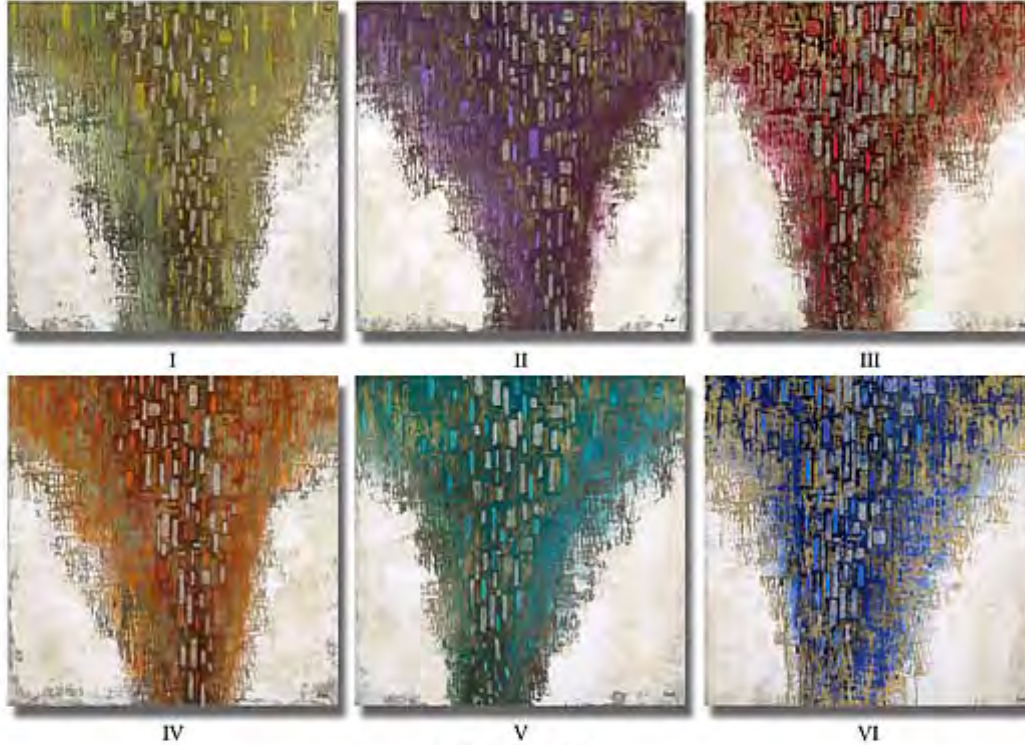

SAFFRON RIDGE

HF14-026-DUPR

Painting with Mixed Media on Canvas

Image Size: 32 X 50

Retail Price: \$1,280

REFLECTS A DISCOUNT OF 80% OFF ORIGINAL RETAIL PRICE OF \$6,400

Corner Detail
2.5" Depth

Shards I - VI
HF14-027A-F-DUPR
Medium: Painting with
Mixed Media on Canvas
Image Size: 30 x 30
Overall Size: 30 x 30 x 2.5
©Phoenix Art Group, Inc.