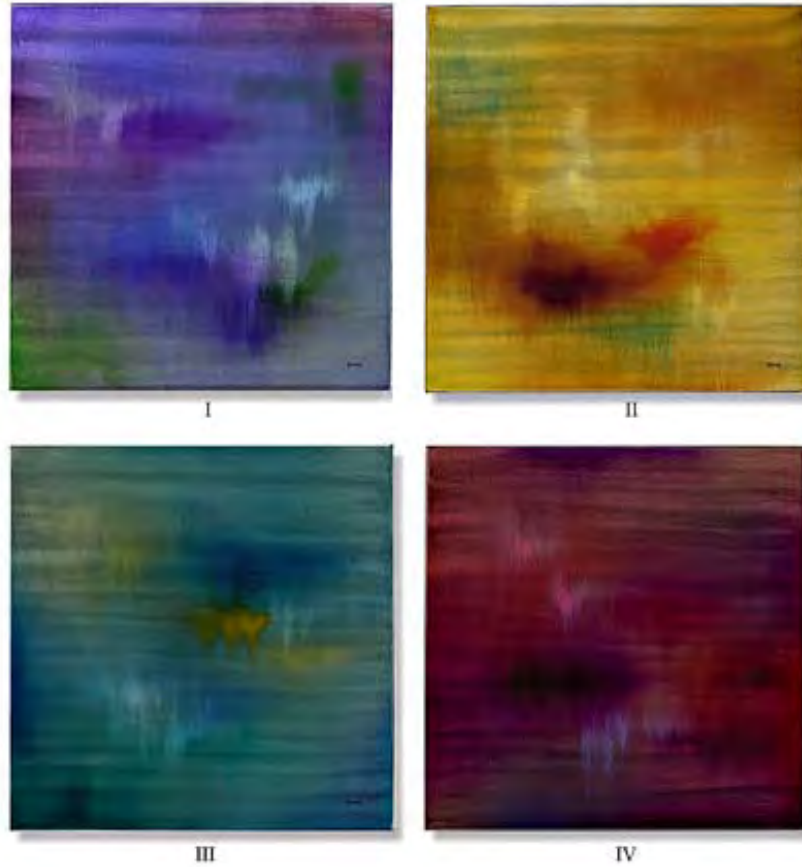

DRAMA III

HS11-826C-DOMI

Painting on Metal w/Resin

Image Size: 20 X 20

Retail Price: \$1,238

REFLECTS A DISCOUNT OF 25% OFF ORIGINAL RETAIL PRICE OF \$1,650

*Side Detail
1.5" Depth*

Drama I - IV
HS11-826A-D-DOMI
Medium: Painting on Metal with Resin
Image Size: 20 x 20
Overall Size: 20 x 20 x 1.5
©Phoenix Art Group, Inc.