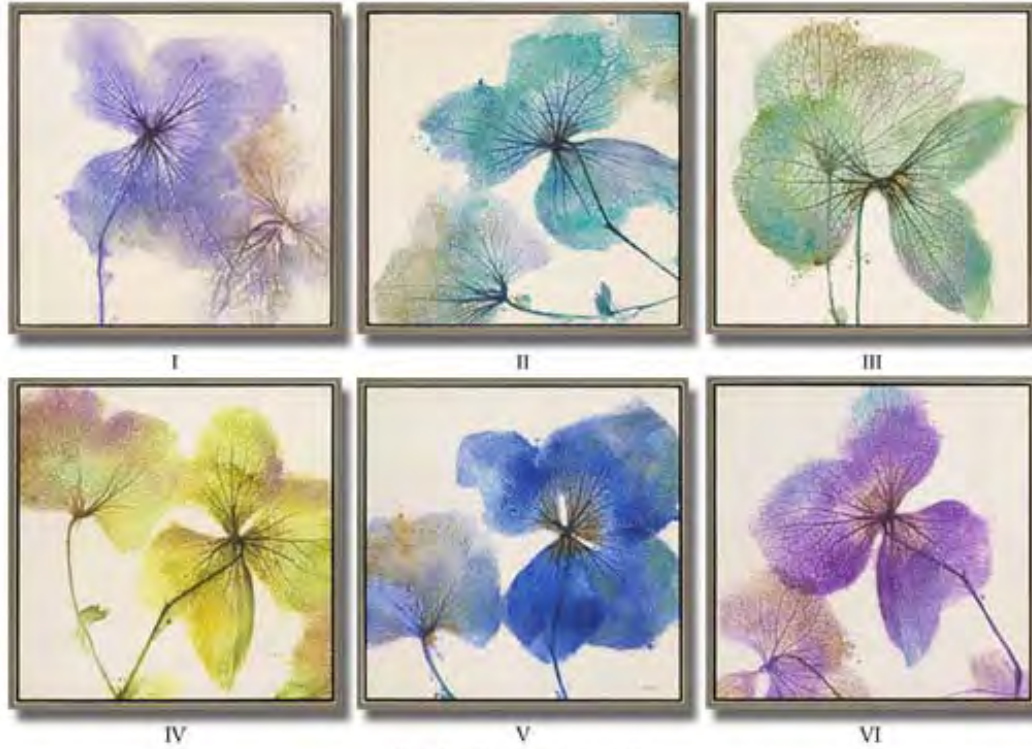

Corner Detail
2" Depth

Garden Treasures I - VI
HS14-021A-F-GEOR
Medium: Painting with
Mixed Media on Canvas
Image Size: 27 x 27
Overall Size: 29 x 29 x 2
©Phoenix Art Group, Inc.

GARDEN TREASURES I

HS14-021A-GEOR