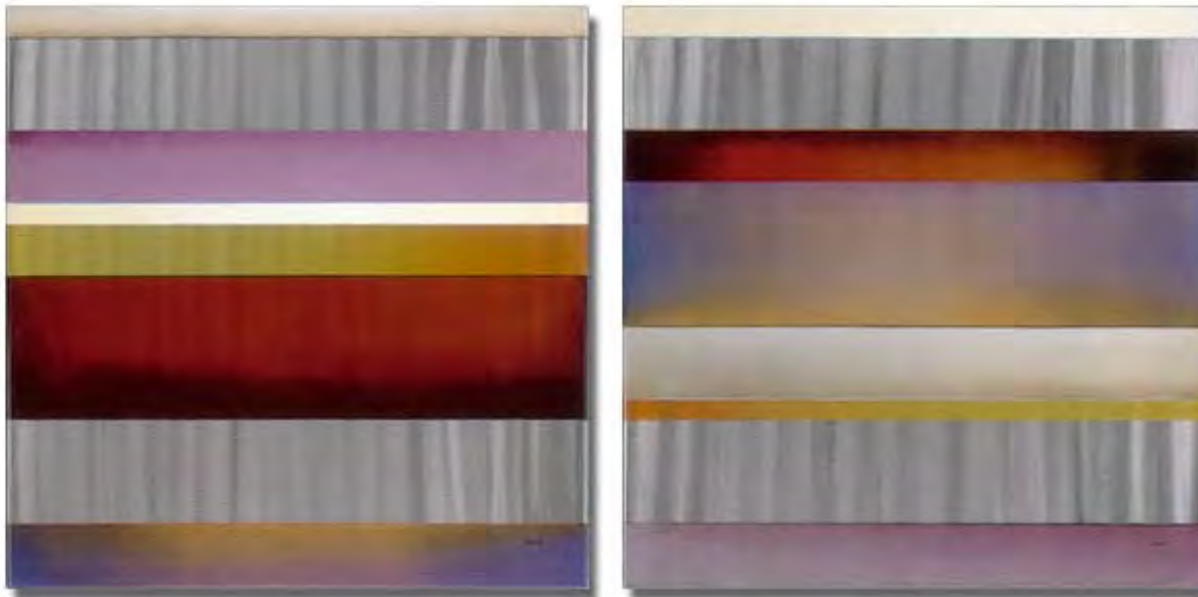

I

II

Unite I & II
HS14-806AB-DOMI
Medium: Painting with
Mixed Media on Metal
Image Size: 28 x 28
Overall Size: 28 x 28 x 2
©Phoenix Art Group, Inc.

UNITE II

HS14-806B-DOMI
Painting with Mixed Media on Metal
Image Size: 28 X 28

Retail Price: $2,025

REFLECTS A DISCOUNT OF 25% OFF ORIGINAL RETAIL PRICE OF $2,700