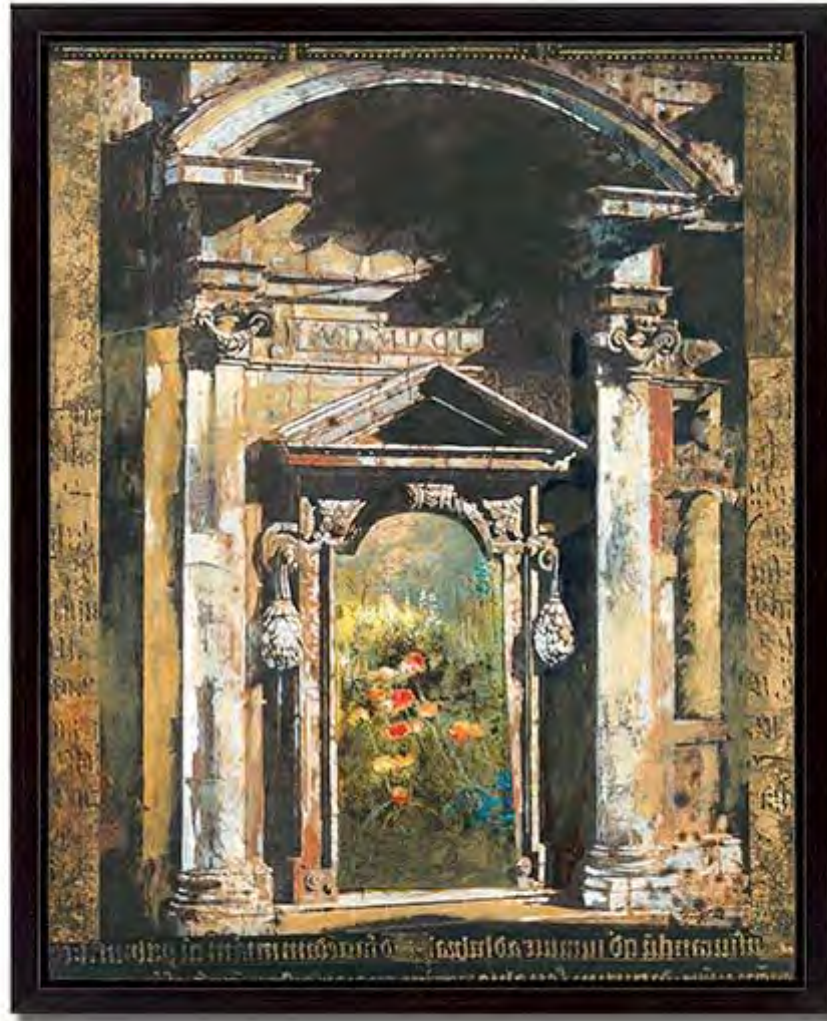

Overall Size: 22 x 18 x 2

©Phoenix Art Group, Inc.

BEHIND TUSCAN DOORS II *AS IS*

VHF02-310B-VF

Embellished Giclee on Canvas

Image Size: 20 X 16

Retail Price: \$248

REFLECTS A DISCOUNT OF 50% OFF ORIGINAL RETAIL PRICE OF \$495