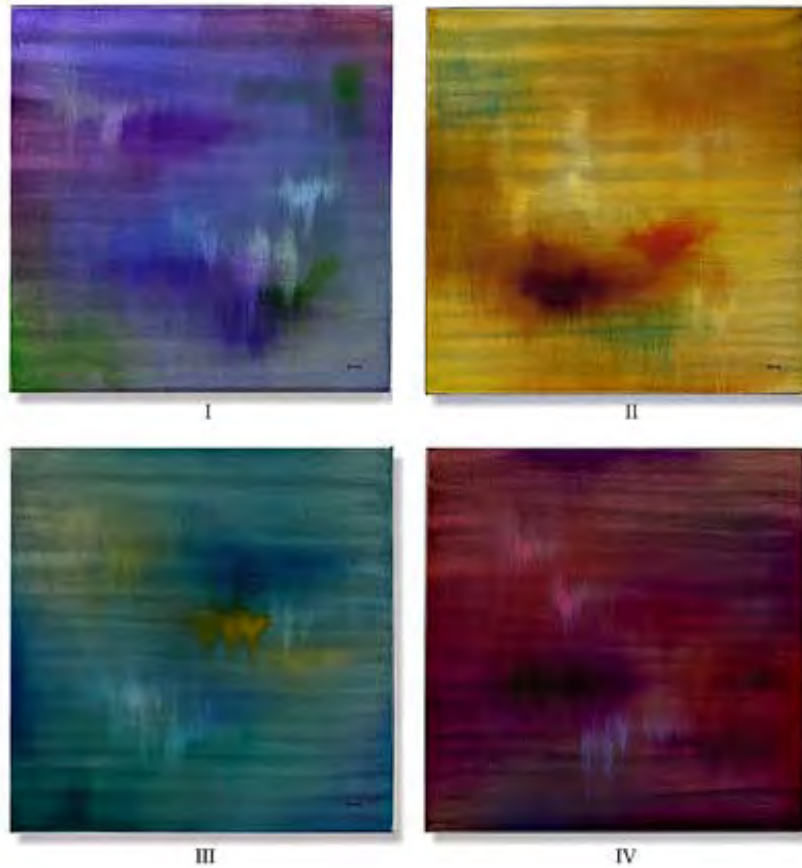

Image Size: 28 X 28

Retail Price: \$2,138

REFLECTS A DISCOUNT OF 25% OFF ORIGINAL RETAIL PRICE OF \$2,850

*Side Detail
1.5" Depth*

Drama I - IV
HS11-826A-D-DOMI
Medium: Painting on Metal with Resin
Image Size: 20 x 20
Overall Size: 20 x 20 x 1.5
©Phoenix Art Group, Inc.