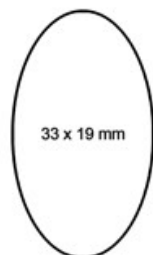

- keychain with three printing areas
- six different colors
- large doming and padprinting area
- packed in a PE bag

Ø 14 mm

Doming für das Firmenlogo  
Doming area for the company logo

33 x 19 mm

Tampondruck für den Firmennamen  
Padprinting for the company name

frontside

Drei Druckflächen / three printing areas

Doming und Tampondruck / doming and padprinting

Metall-Schlüsselanhänger Metal Keychain

Maße / Dimensions: 97 x 30 x 7,3 mm

33 x 19 mm

Tampondruck für den Firmennamen  
Padprinting for the company name