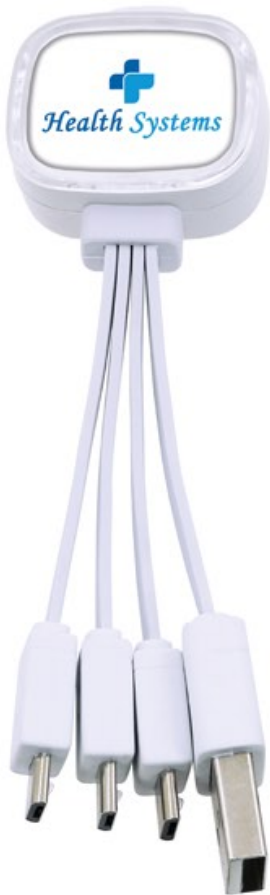

MagCable „colour“

USB-Ladekabel USB charger cable

Maße / Dimensions: 124 x 39 x 15 mm

- Der MagCable „colour“ ist ein USB-Multi-Ladekabel
- Anschlüsse: 3 Micro-USB-Anschlüsse / Lightning Adapter optional
- überall dort geeignet, wo ein Ladegerät fehlt: zum Anschluss an eine Powerbank, an einen CarCharger oder an einen PC
- LED-Ring wahlweise in Rot, Blau, Grün oder Weiß
- Veredelung durch Doming

- the MagCable „colour“ is an USB multi charger cable
- connectors: 3 Micro-USB-connectors / Lightning adapter optional
- it is suitable for use anywhere where a charger is missing: for the connection to a powerbank, to a car charger, to a PC etc.
- LED light trim is available in red, blue, green or white
- finishing by doming

24,5 x 19,5 mm

Doming für das Firmenlogo

Doming for the company logo

LED-Ring

LED light trim

Eine Druckfläche / one printing area

Doming-Veredelung / doming-finishing