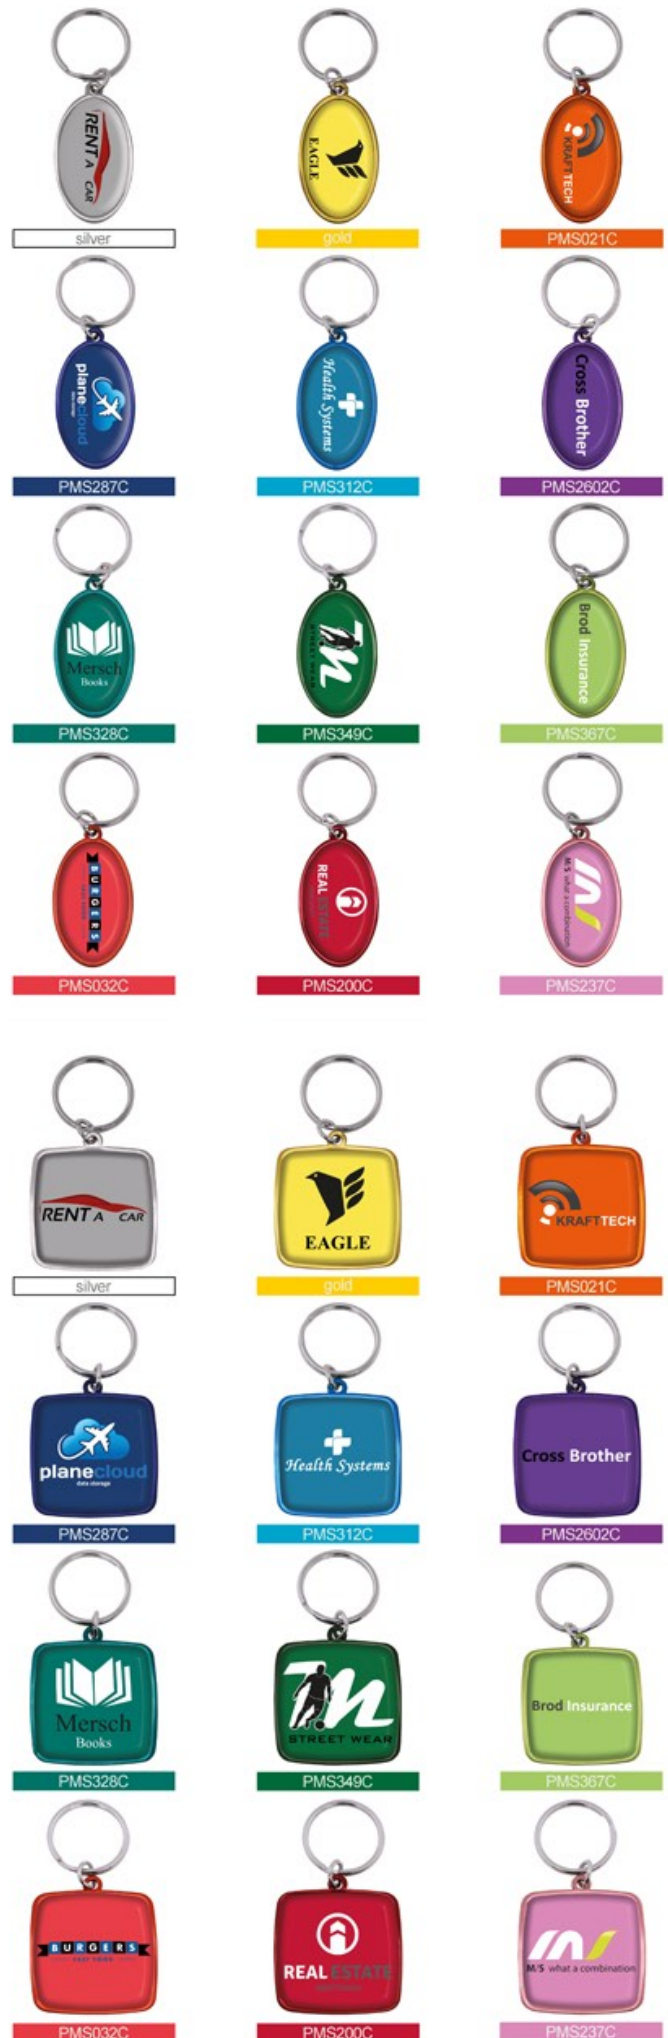

MagAlu_{„oval“}

Aluminium-Schlüsselanhänger Alu Keychain

Maße / Dimensions: 70 x 25 x 9 mm

- Schlüsselanhänger aus Aluminium
- in 13 unterschiedlichen Farben
- große Domingfläche
- verpackt im PE-Beutel

- keychain made of aluminium
- in 13 different colors
- large doming area
- packed in a PE bag

36 x 21 mm

Doming für das Firmenlogo

Doming area for the company logo

Eine Druckfläche / one printing area

Doming-Veredelung / doming-finishing

MagAlu_{„square“}

Aluminium-Schlüsselanhänger Alu Keychain

Maße / Dimensions: 68 x 38,25 x 9 mm

- Schlüsselanhänger aus Aluminium
- in 13 unterschiedlichen Farben
- große Domingfläche
- verpackt im PE-Beutel

- keychain made of aluminium
- in 13 different colors
- large doming area
- packed in a PE bag

38 x 38 mm

Doming für das Firmenlogo

Doming area for the company logo

Eine Druckfläche / one printing area

Doming-Veredelung / doming-finishing