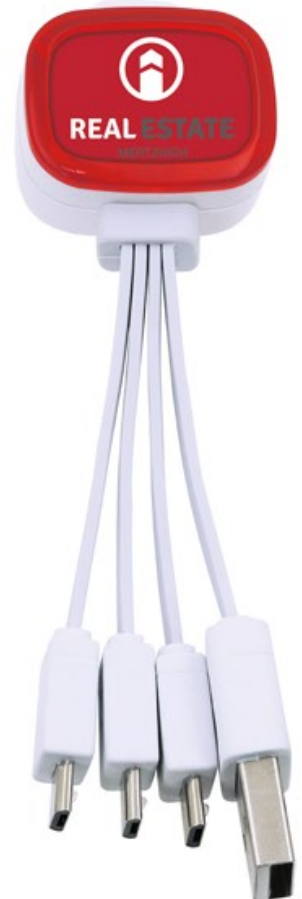

MagCable „colour“

USB-Ladekabel USB charger cable

Maße / Dimensions: 124 x 39 x 15 mm

- Der MagCable „colour“ ist ein USB-Multi-Ladekabel
- Anschlüsse: 3 Micro-USB-Anschlüsse / Lightning Adapter optional
- überall dort geeignet, wo ein Ladegerät fehlt: zum Anschluss an eine Powerbank, an einen CarCharger oder an einen PC
- LED-Ring wahlweise in Rot, Blau, Grün oder Weiß
- Veredelung durch Doming

- the MagCable „colour“ is an USB multi charger cable
- connectors: 3 Micro-USB-connectors / Lightning adapter optional
- it is suitable for use anywhere where a charger is missing: for the connection to a powerbank, to a car charger, to a PC etc.
- LED light trim is available in red, blue, green or white
- finishing by doming

24,5 x 19,5 mm

Doming für das Firmenlogo

Doming for the company logo

LED-Ring

LED light trim

Eine Druckfläche / one printing area

Doming-Veredelung / doming-finishing