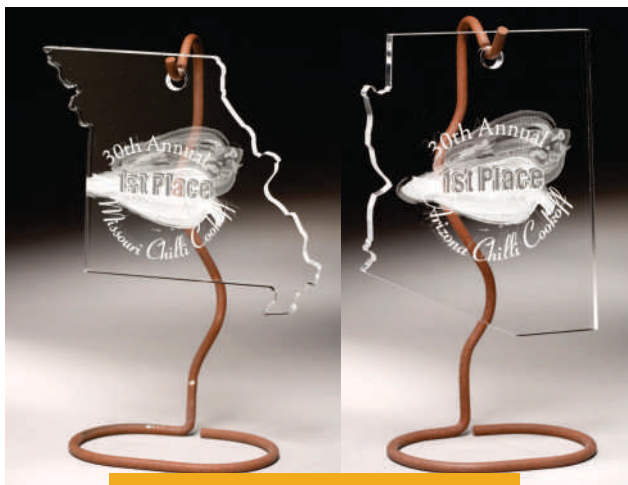

HANGING DIAMOND

SIZES: 10" 10" WHAD10AC
THICKNESS: 3/8"
SHOWN WITH WIRE HOLDER A

WIRE STATES

WIRE STATES

SIZES: 10" 10" WHSS10AC
THICKNESS: 3/8"
SHOWN WITH WIRE HOLDER A
AVAILABLE IN MOST STATES