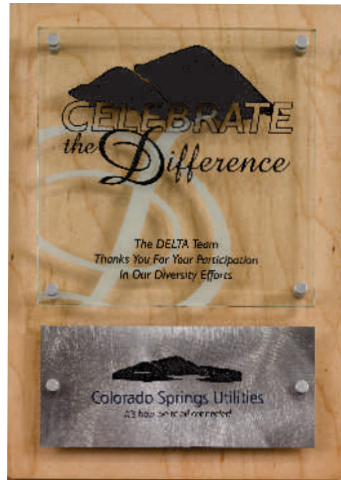

ORPHEUS

ORPHEUS 10X13 | HCPZ13AC
 SIZES: 10X13"
 THICKNESS: BLACK 1/4" BLACK,
 FRONT 1/4" CLEAR
 ACCENT HAMMERED, COPPER LAMINATE

PLAQUES SERIES

MARIS

MARIS 10X14" PLMA14AJ
 SIZES: 10X14"
 ACCENT SWIRL ALUMINUM
 NATURAL MAPLE BACK
 FRONT 3/8" JADE ACRYLIC