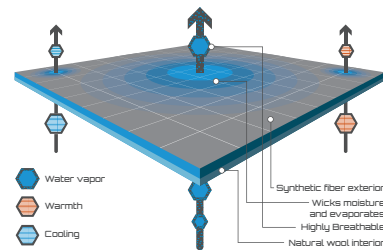

Polartec® Power Wool™ fabrics are designed to keep you dry and comfortable. All fabrics in this series feature a bi-component knit construction that uses different yarns on either side of the fabric.

Waterproof and breathable GORE-TEX® outerwear is made of the very toughest fabrics and is thoroughly tested to guarantee performance even after serious wear and tear.

ArmourBlock® neutralizes odor-causing microbes to keep your gear smelling fresher longer.