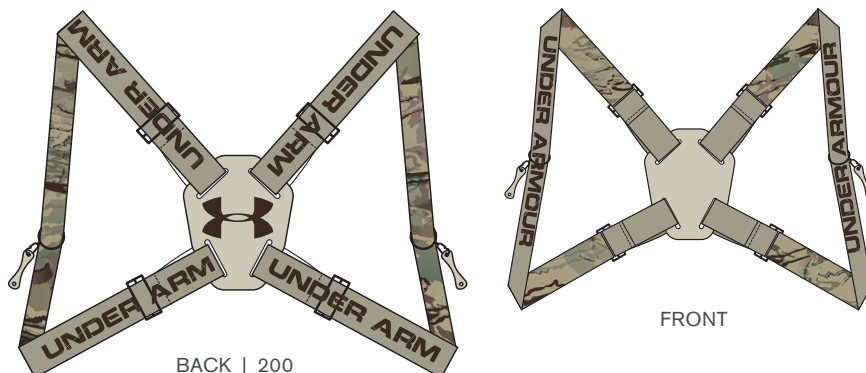

BACK | 200

FRONT

allseasongear