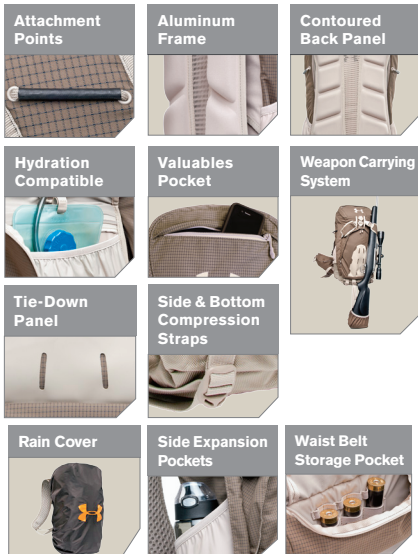

FRONT | 952

STORM¹
allseason^ogear