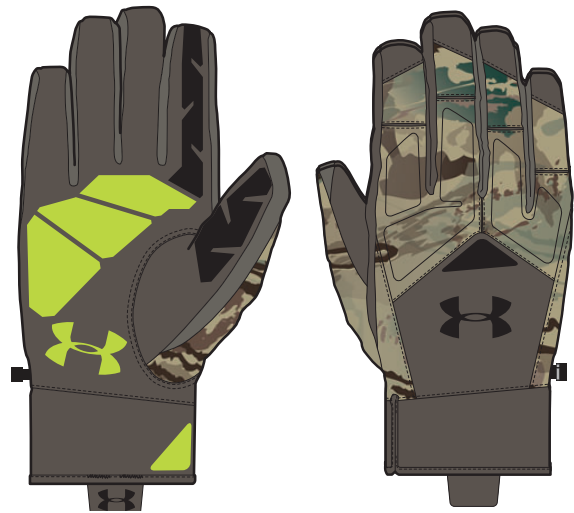

BOTTOM

TOP | 901

allseasongear

**UNDER ARMOUR
SCENT CONTROL**

UA SCENT CONTROL ARMOUR® FLEECE GLOVE

#1259230

$34.99

FITTED

S-XL

- 100% Polyester
- UA ColdGear® Infrared printed lining
- UA Scent Control technology
- Touchscreen compatible
- Silicone printed palm for added grip

901 - Ridge Reaper Camo Barren / Hearthstone

NEW