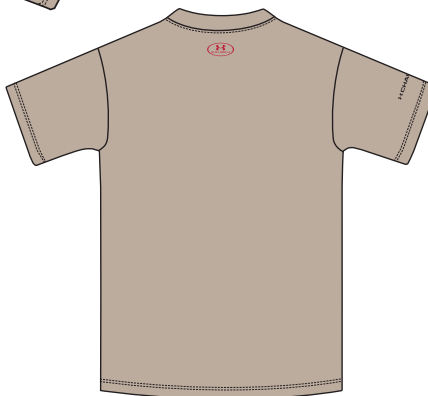

NEW

UA GRIM RIDGE REAPER® HUNTED TEE

#1261073

$29.99

S-XXXL

• 60% Cotton / 40% Polyester

001 - Black / Rodeo Orange
374 - Greenhead / Moccasin

**UNDER ARMOUR
CHARGED
COTTON**

heatgear®

BACK

NEW

UA RIDGE REAPER® LOGO TEE

#1261095

$24.99

S-XXXL

• 60% Cotton / 40% Polyester

290 - Desert Sand / Red
457 - Superior Blue / White
025 - True Gray Heather / Black

**UNDER ARMOUR
CHARGED
COTTON**

heatgear®