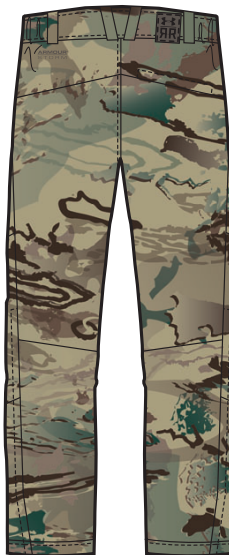

UA GORE-TEX® PRO JACKET

#1261060

$499.99

S-XXXL

- Storm³ – Waterproof / windproof
- GORE-TEX® 3 Layer
- GORE-TEX® Windstopper
- Paclite® product technology
- Fully taped seams
- Waterproof zippers
- Secure hand pockets
- Packable storage bag

951 - Ridge Reaper Camo Barren / Hearthstone

STORM³

allseason^ogear

UA GORE-TEX® PRO PANT

#1261061

$469.99

S-XXXL

- Storm³ – Waterproof / windproof
- GORE-TEX® 3 Layer
- GORE-TEX® Windstopper
- Paclite® product technology
- Fully taped seams
- Elastic high rise waist band
- Rear zippered pocket
- Packable storage bag

900 - Ridge Reaper Camo Barren / Hearthstone

BACK

STORM³

allseason^ogear