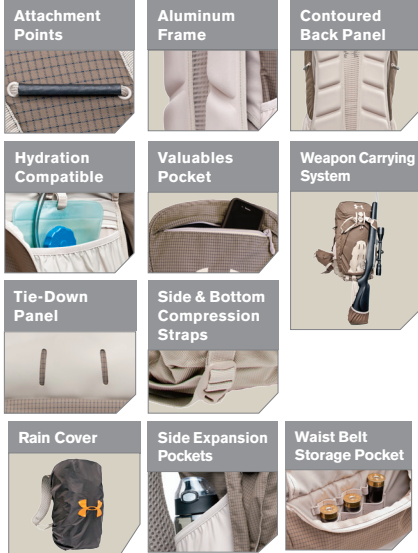

UA RIDGE REAPER® 2800 PACK #1231277

$239.99 | OSFA

- Storm¹ – Water-resistant
- Lightweight durable polyester, nylon ripstop
- 3 lbs. 10 oz.
- 2800 cubic inches

952 - Ridge Reaper Camo Barren / Hearthstone

FRONT | 952

STORM¹
allseason^ogear

UA RIDGE REAPER® 1800 PACK #1231276

$219.99 | OSFA

- Storm¹ – Water-resistant
- Lightweight durable polyester, nylon ripstop
- 3 lbs. 2 oz.
- 1800 cubic inches

952 - Ridge Reaper Camo Barren / Hearthstone