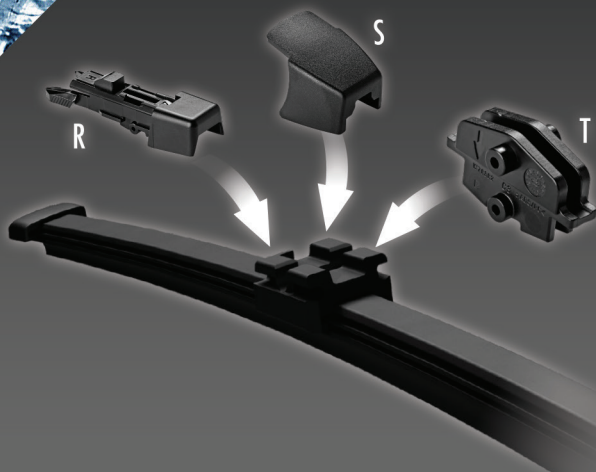

>

SB43

Connect

Rear

- ▶ 96% European car park coverage from 6 references
- ▶ 96% europäische Fuhrparkabdeckung mit 6 Artikeln
- ▶ Durable visibility thanks to high tech rubber with a protective coating
- ▶ Dauerhafte Wischleistung dank Hightech Wischgummi mit Schutzbeschichtung
- ▶ Easy to fit
- ▶ Einfache Montage

SU70

Connect Upgrade

- ▶ **Universal pre-mounted adaptor**
- ▶ *Vormontierter Universaladapter*
- ▶ **Enhanced visibility thanks to even pressure across the windshield**
- ▶ *Verbesserte Sicht dank des asymmetrischen Spoilers*
- ▶ **Easy to fit**
- ▶ *Einfache Montage*