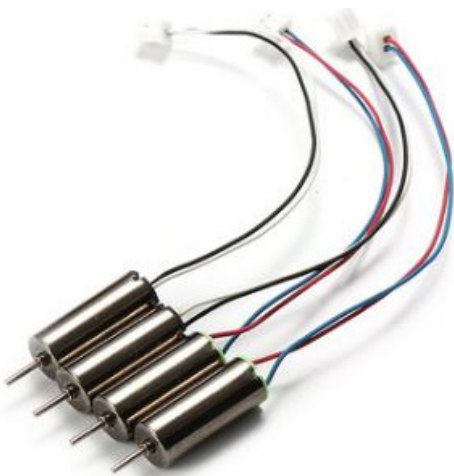

ELEVEN HOBBY T-28 TROJAN

Eleven Hobby T-28 T28 Trojan 1100mm 43" Wingspan PNP **\$195.99**

Shop Our: **Small Drones**

SkyDronesTakeOff.com

Shop Our: Drone Parts

SkyDronesTakeOff.com

EACHINE BATTERY RC QUADCOPTER SPARE PARTS

5PCS Eachine E010 3.7V 150mAh 30C Battery RC Quadcopter Spares Parts

\$20.99

EACHINE UPGRADE BATTERIES

Eachine QX95 QX90 E30 E30W Syma X5-15 X5C X5SW-1 H5C 1 To 4 3.7V 600MAH Upgrade Battery

\$15.99

59,000 RPM CORELESS MOTORS

4X Chaoli CL-615 Upgraded 6x15mm 59000 RPM Coreless Motor for FPV Racer Blade Inductrix Tiny Whoop

\$15.99

MOBIUS MINI LENS HD CAMERA

Mobius Mini Lens B 135 Degree Wide Angle Super Light FPV 1080P HD Camera Dash-Cam 60FPS H.264 AVC