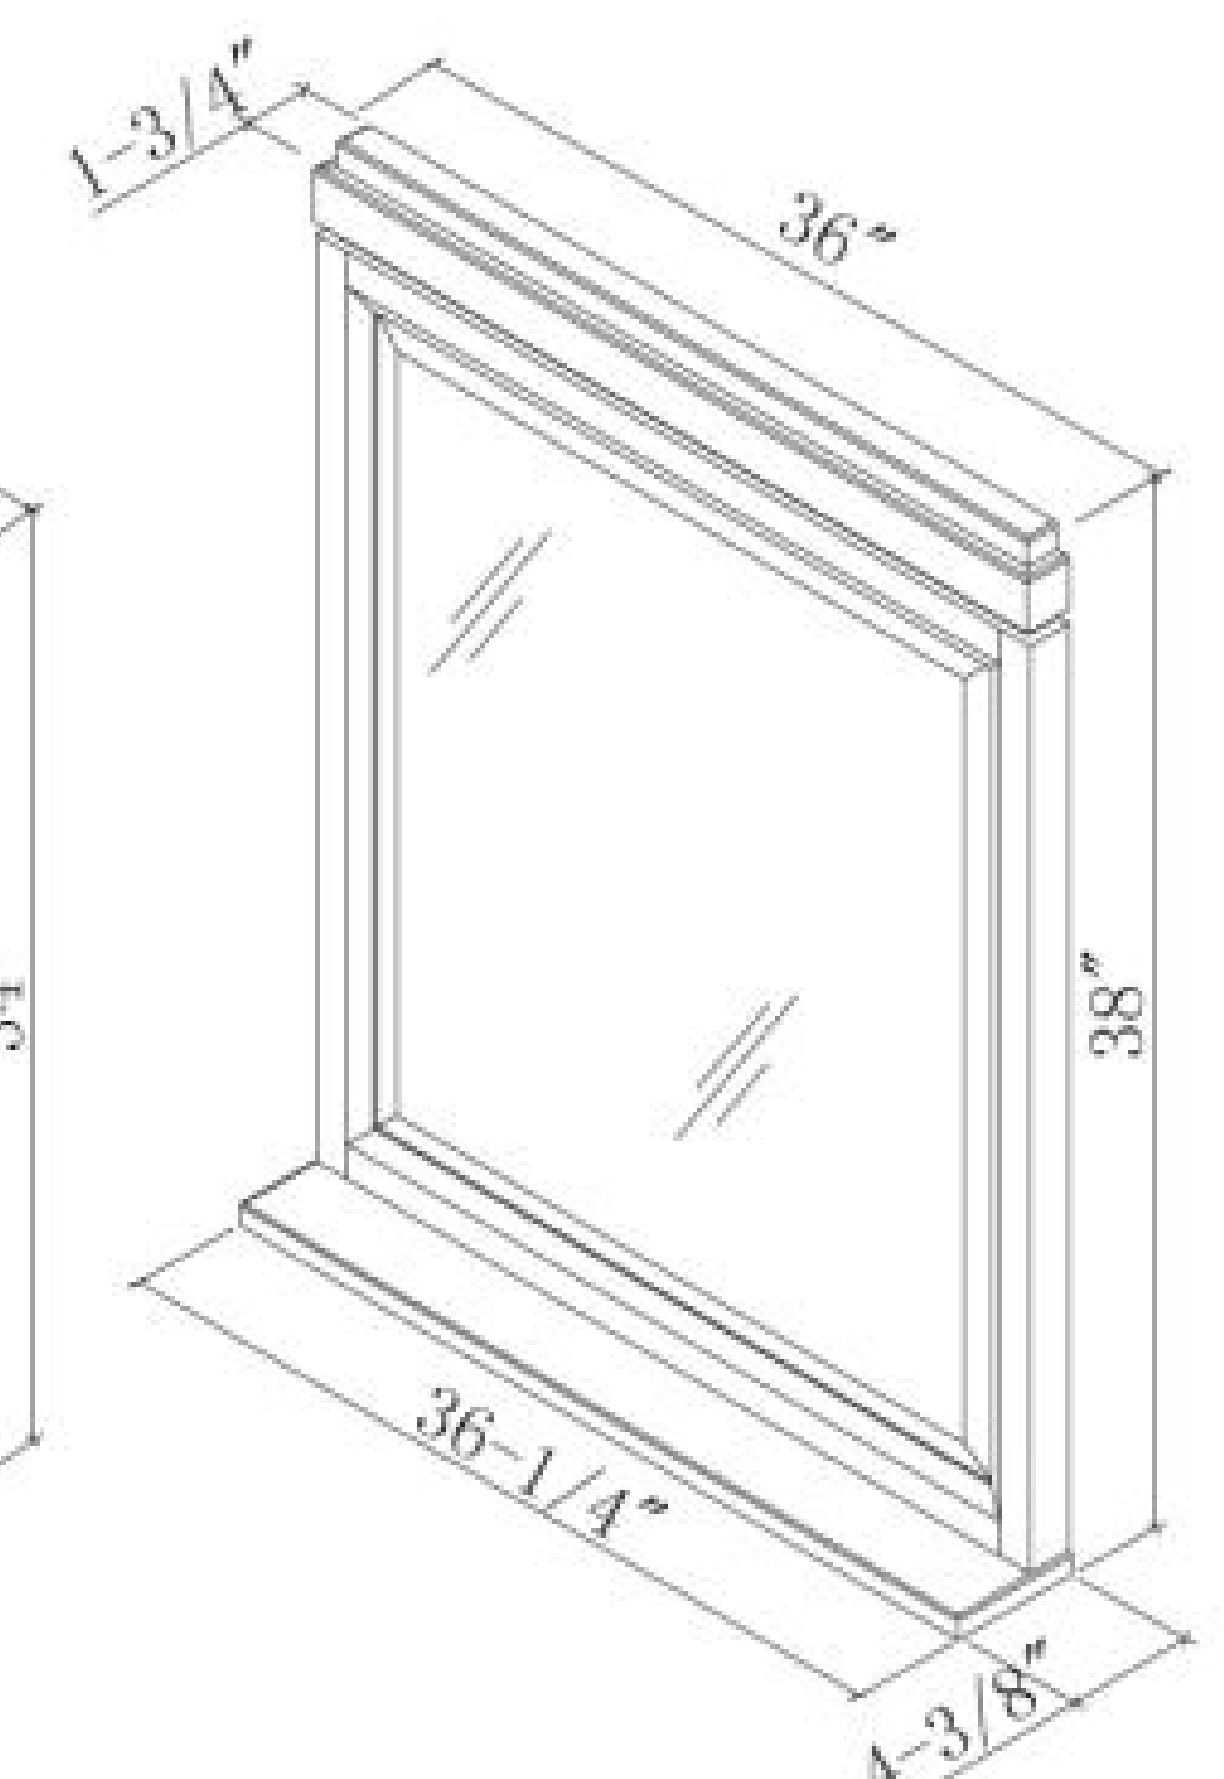

MD3638MR Mirror

The casual contemporary feeling of the Modena Collection is achieved by raising the cabinets on a simple yet elegant base. The upper cabinet is outlined with a chamfered face frame to highlight the subtle hand detailed Modena finish. To complete the effect, the use of the expertly applied finish and physical distressing brings an approachability that other more modern finishes lack.

The Sagehill Designs focus on function is not ignored in the Modena Collection. Features such as ample open interior storage with roomy storage drawers, and adjustable levelers add usability to each piece. Sagehill Designs trims each cabinet with matching decorative hardware designed to be true to the overall theme. We also engineer years of trouble-free function into each cabinet using only the finest materials and construction methods. The Modena Collection is offered in a variety of vanity widths and complementing accessory pieces including storage bases, tall display units, and a matching mirror.

See for yourself how the Modena Collection will complement today's interiors and lifestyles.

Sagehill Designs

A division of
Sunny Wood Company

Note: Printed finish representations are for general reference only.
Contact your dealer to view actual finish samples.

Copyright 2008: Sagehill Designs. All rights reserved.