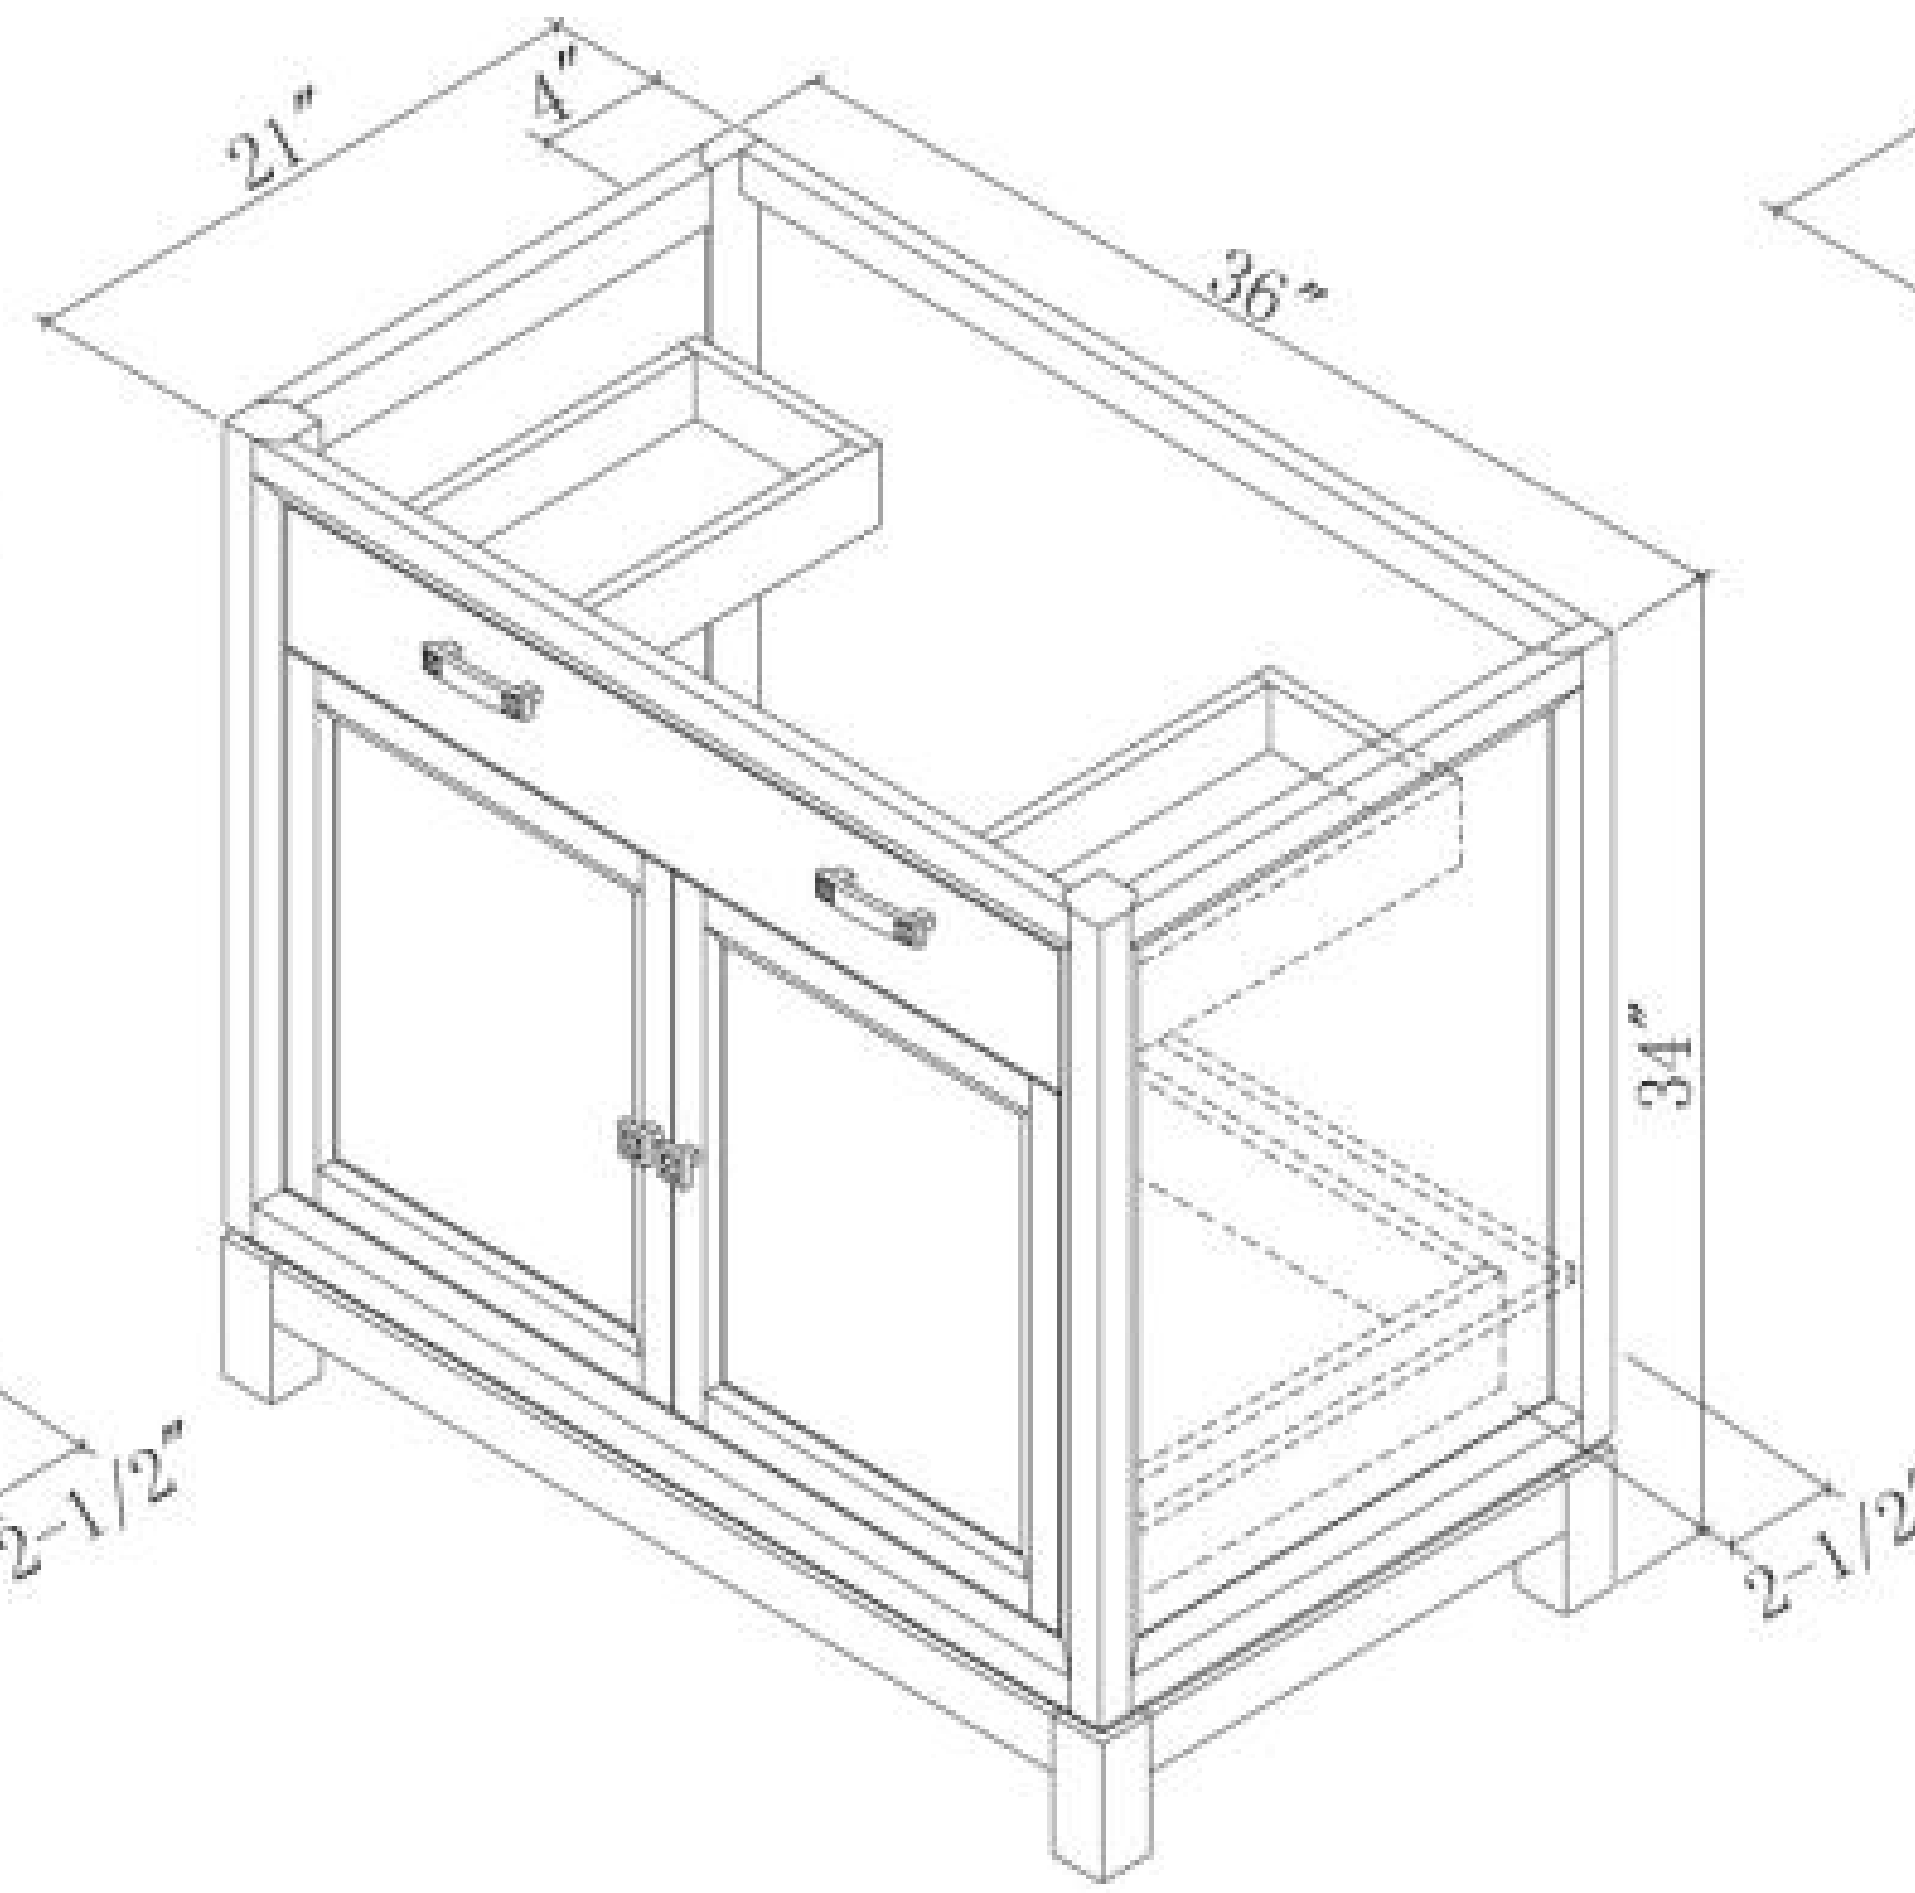

MD3621D Vanity
3 x Drawer