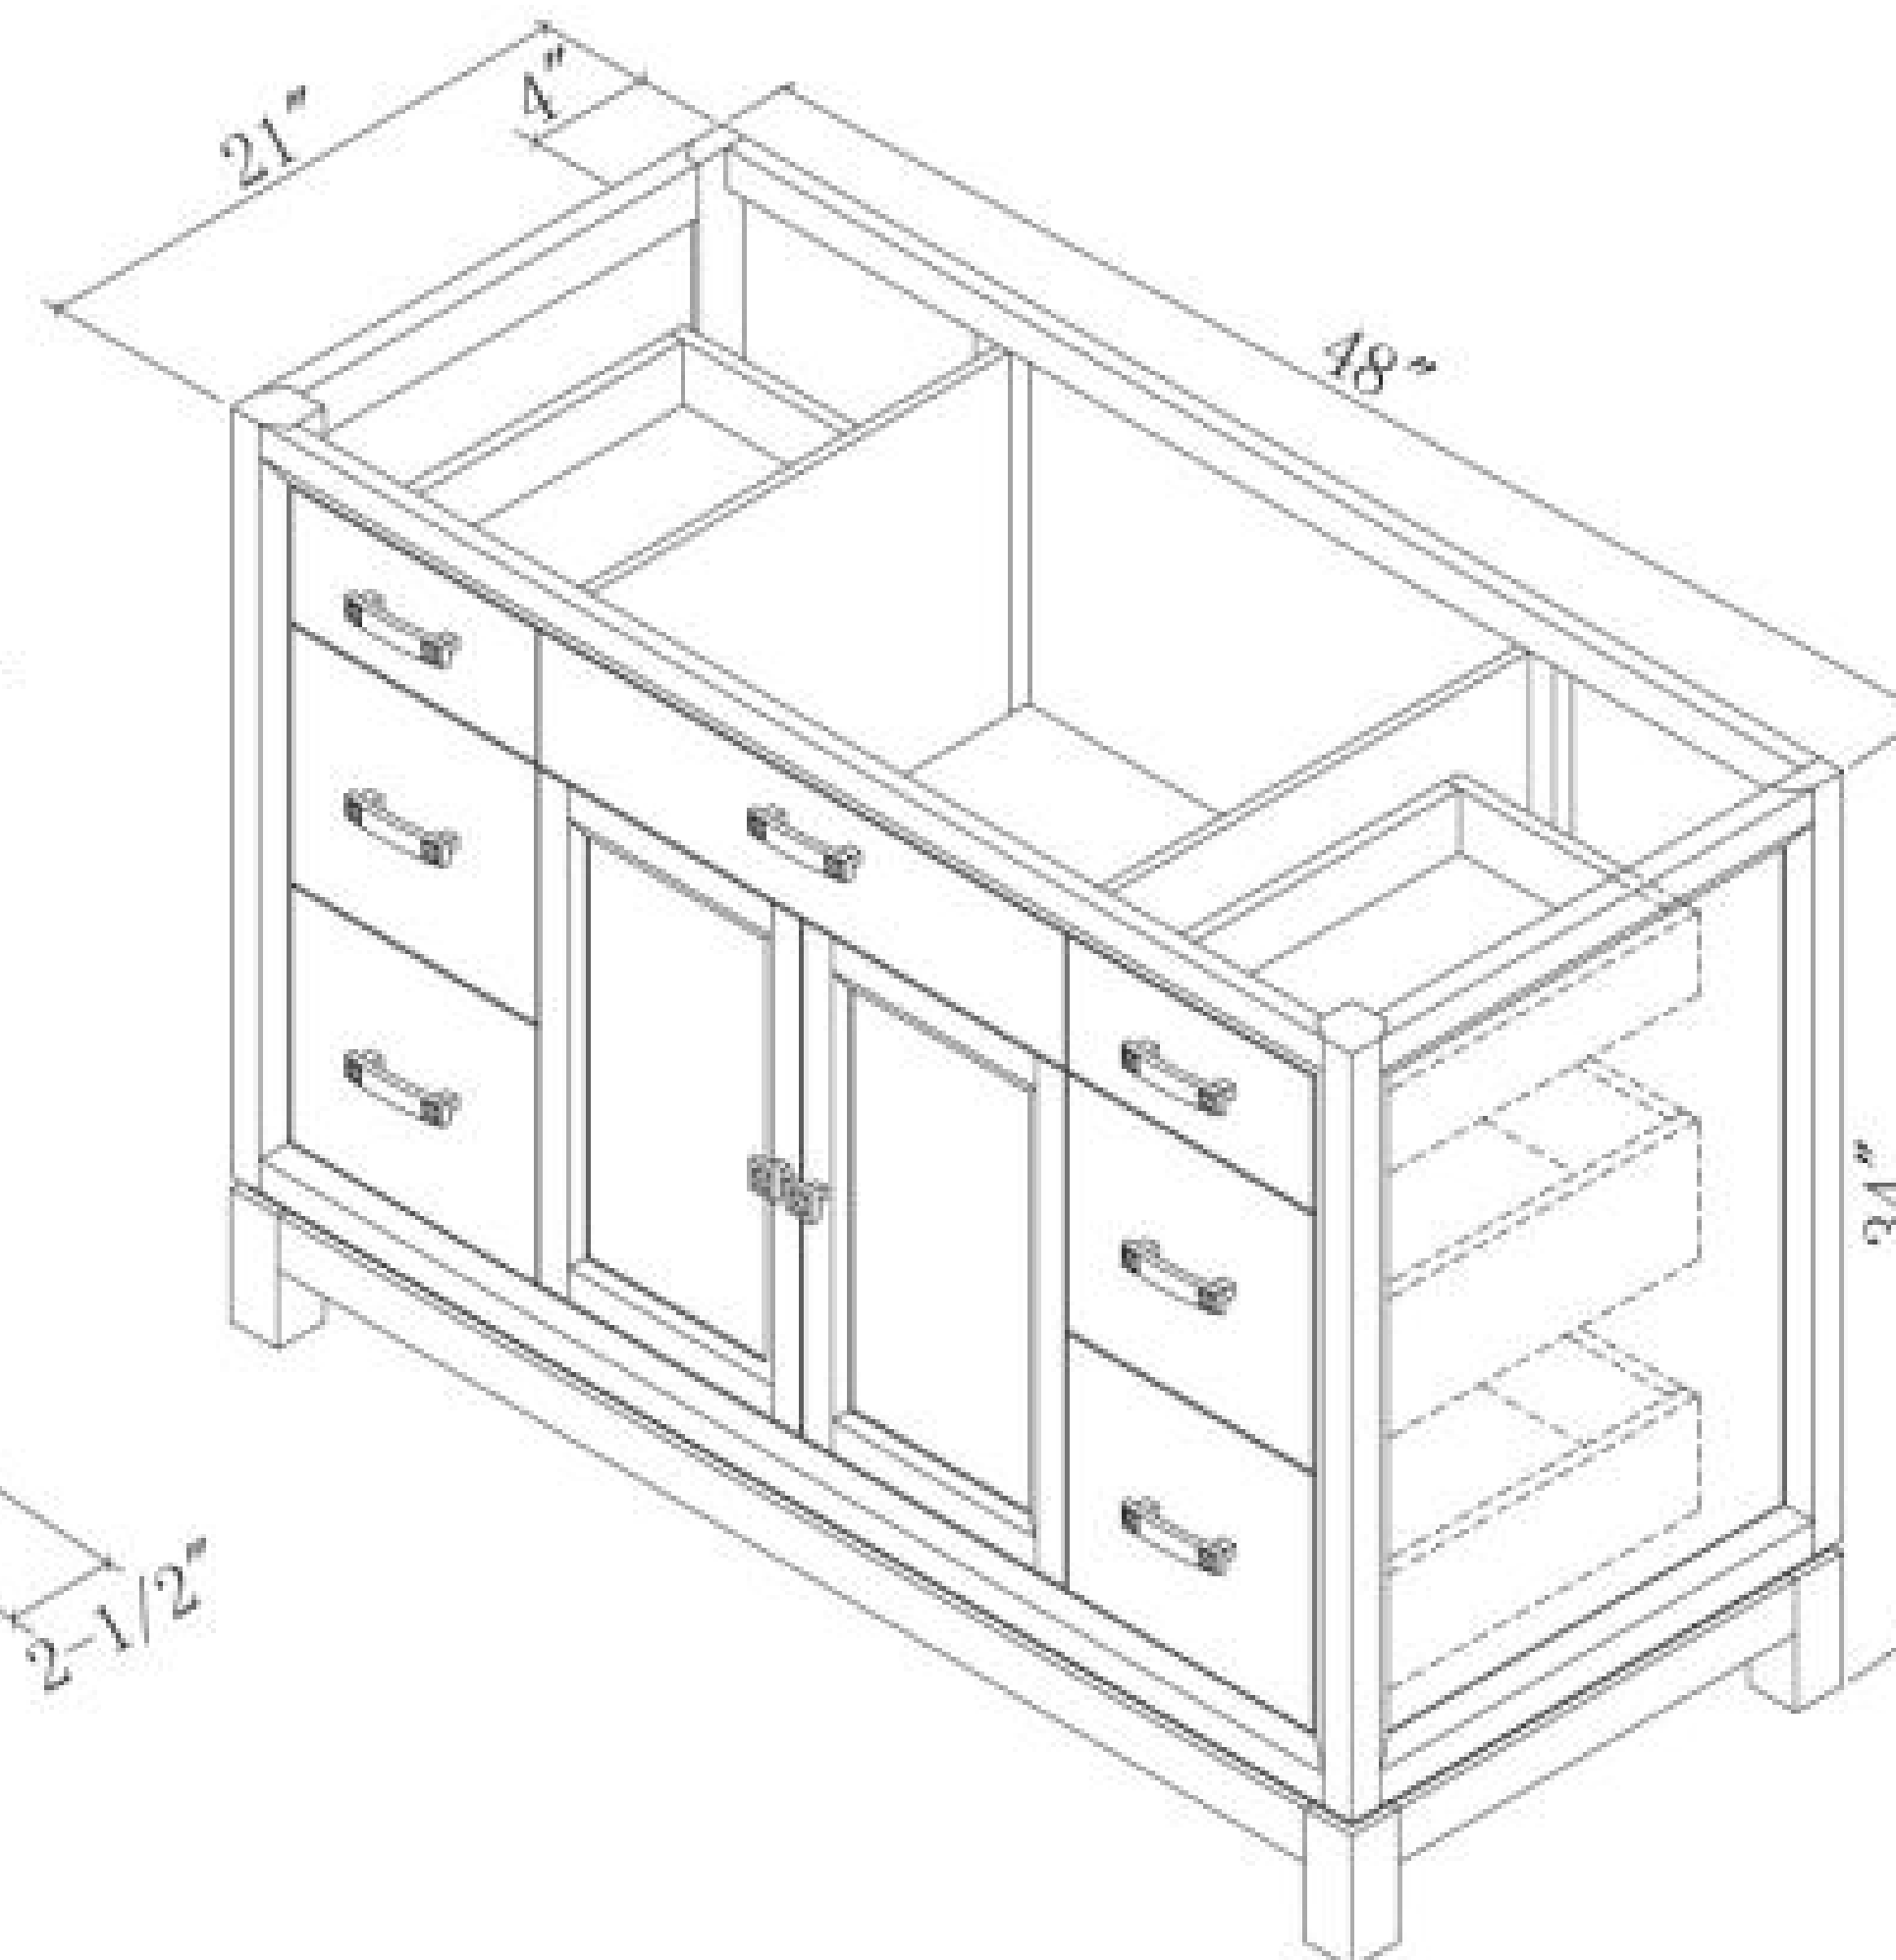

MD4821D Vanity
6 x Drawer / 1 x Adj. Shelf