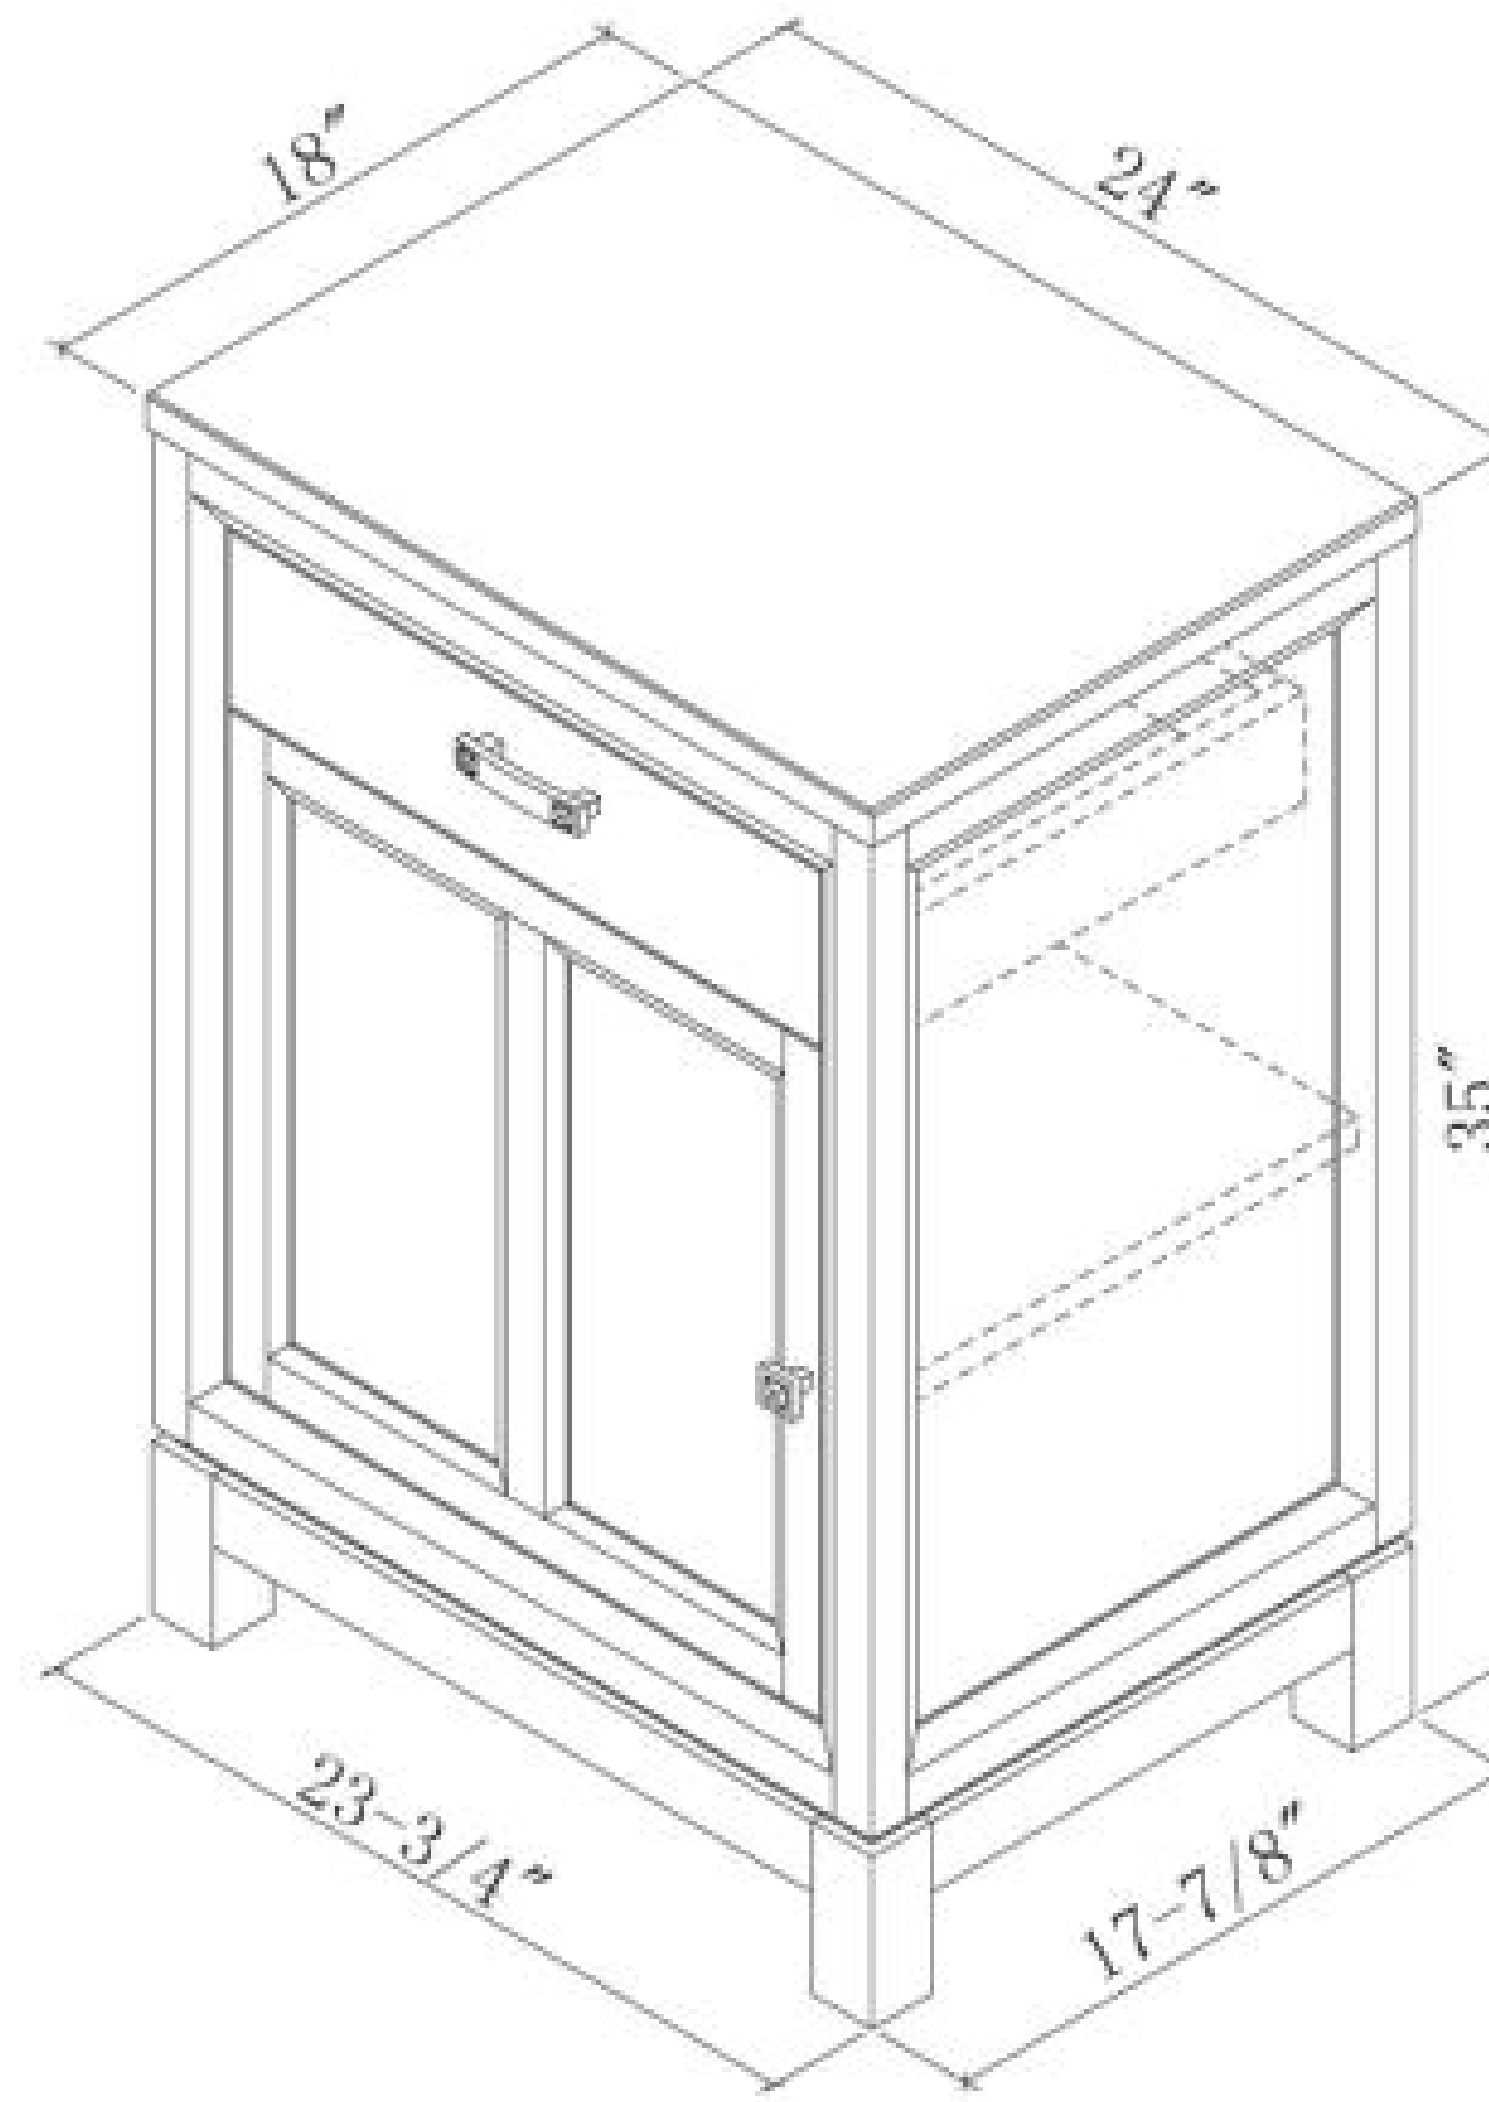

Bronzed accent hardware.

Display unit with adjustable glass shelves.

Adjustable levelers.

Doors feature a soft-close mechanism.

Portrait mirror with matching crown detail.

Accessory shelf and beveled mirror glass.

Inspired by mid-20th century European designs, the collection has been updated and softened to be a fresh and new design statement.

Features Include:

- * Unique "box-on-stand" base design.
- * Multi-step hand-rubbed finish brings out the depth and beauty of the wood.
- * Available in a variety of popular widths to fit most bath interiors.
- * Accenting brass decorative hardware complements the overall design theme.
- * Accenting storage and display units available to enhance any bath environment.