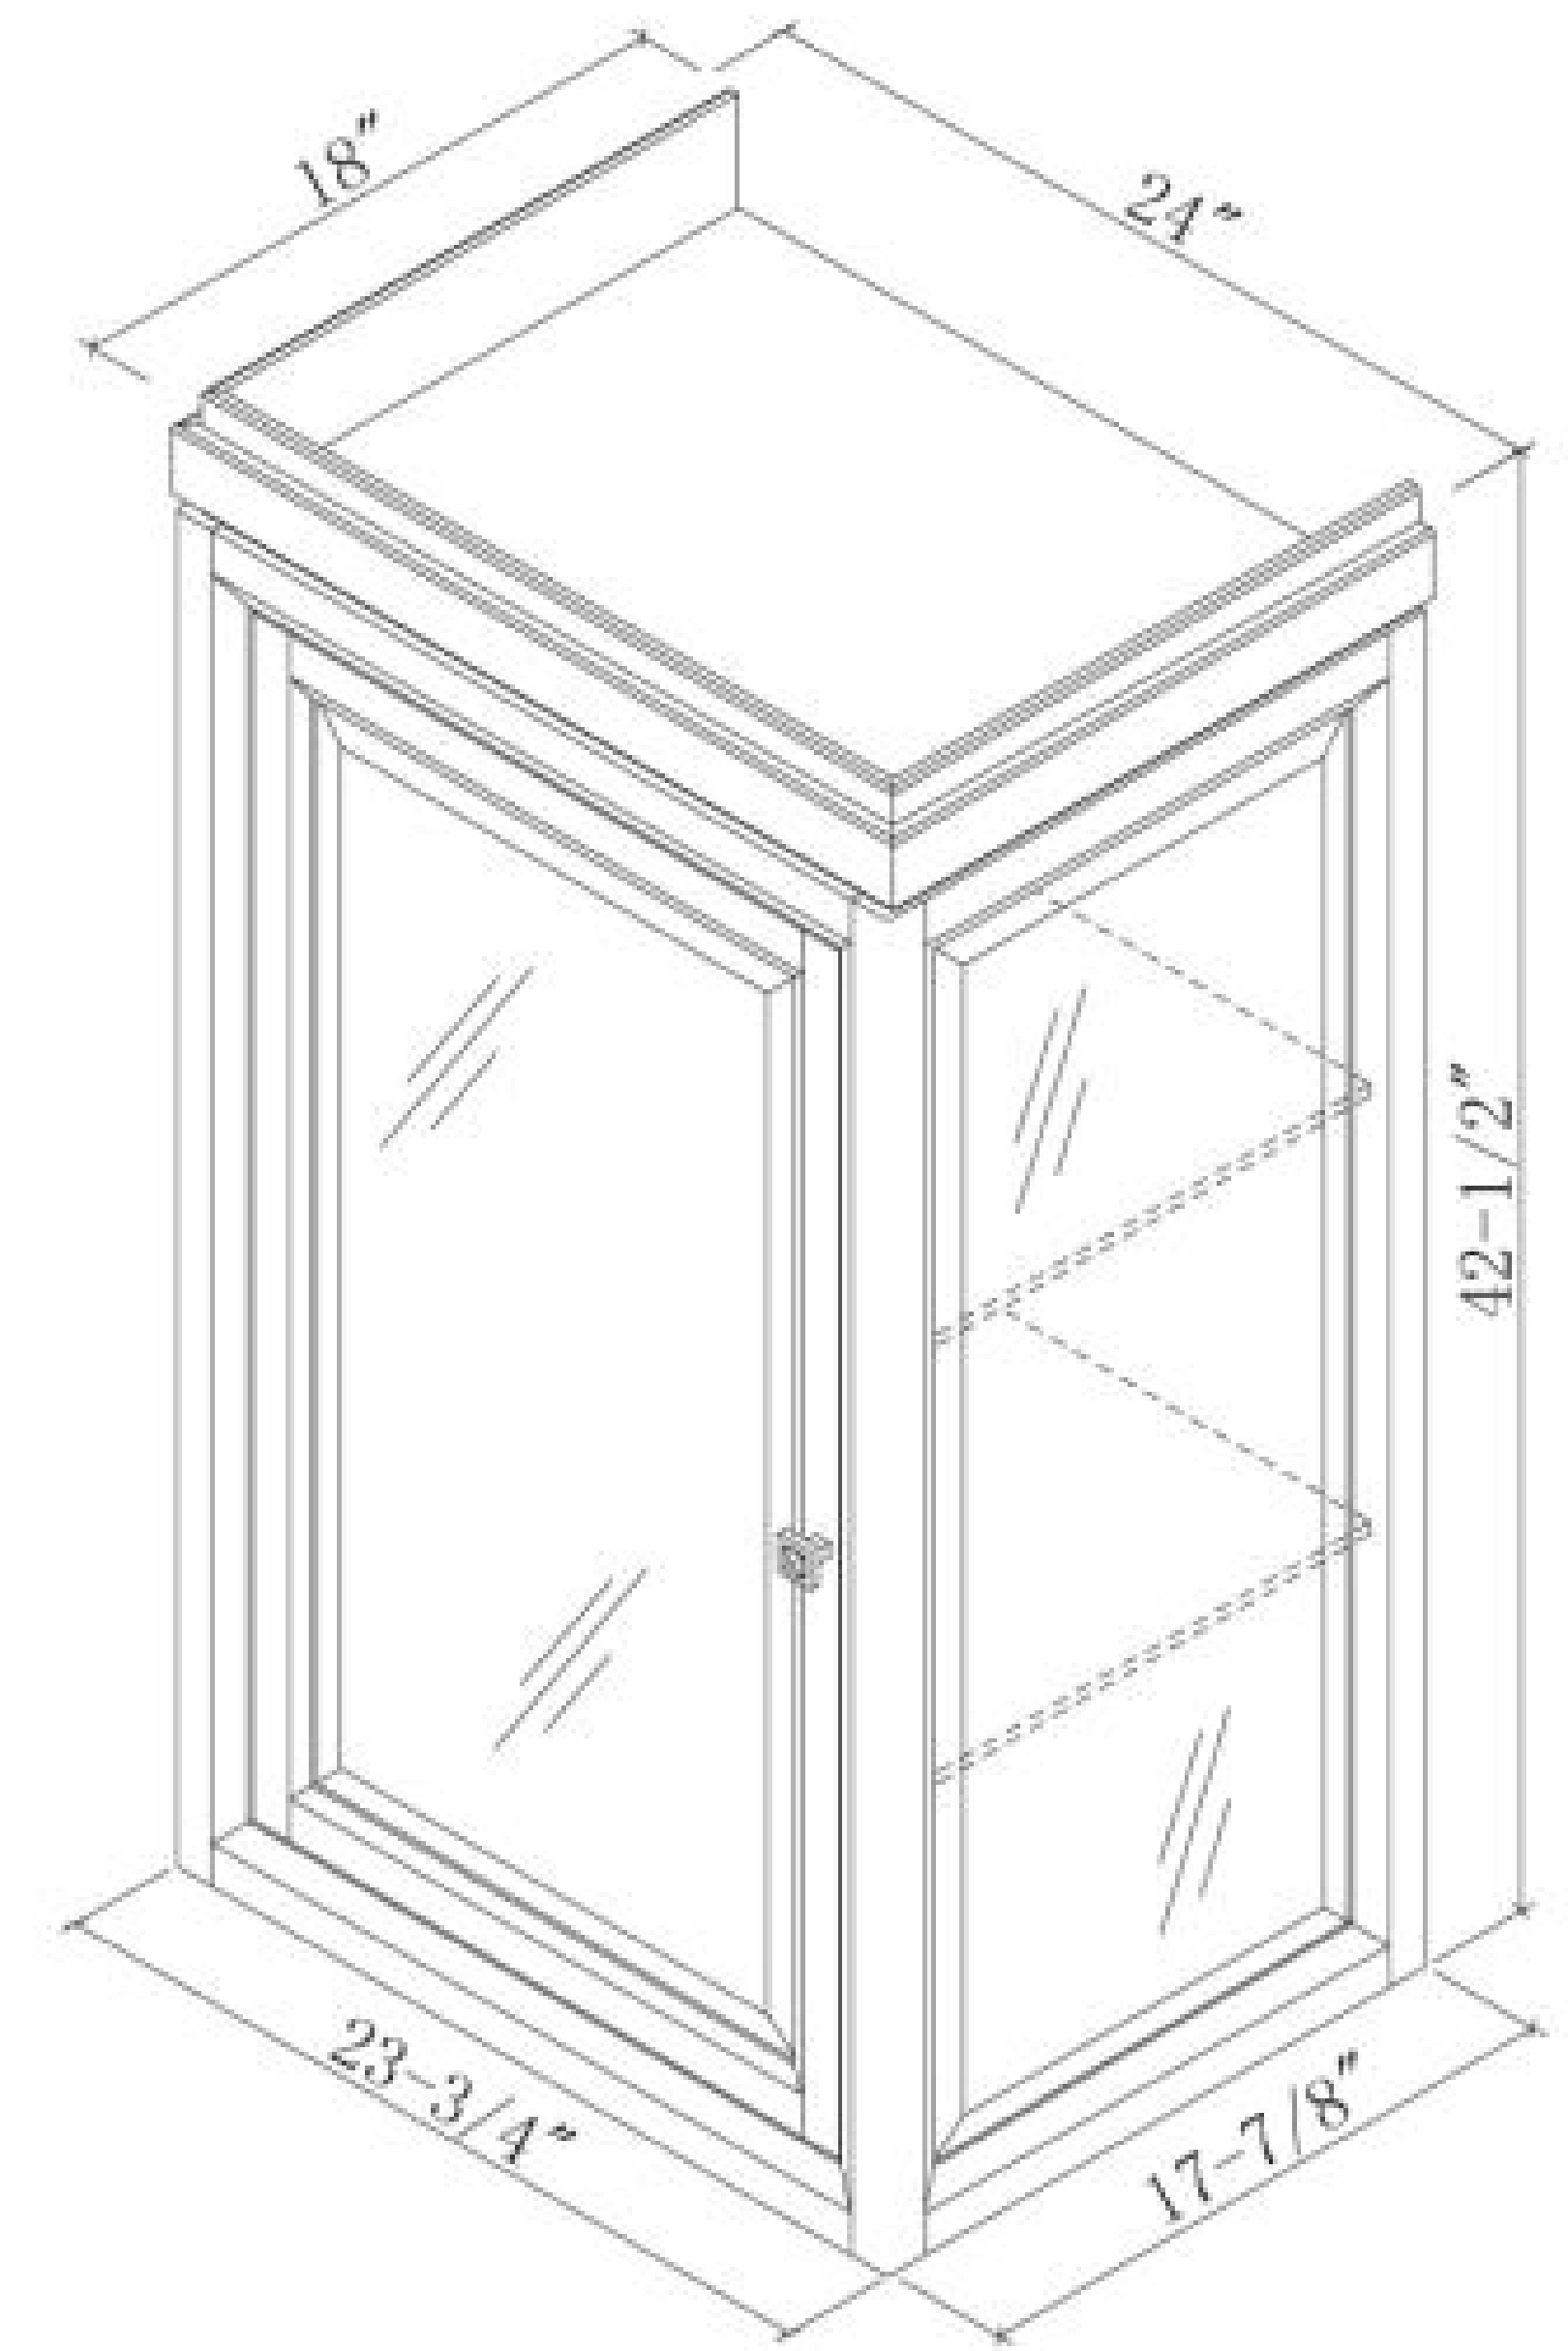

MD2418T Linen Hutch
2 x Adj. Shelf