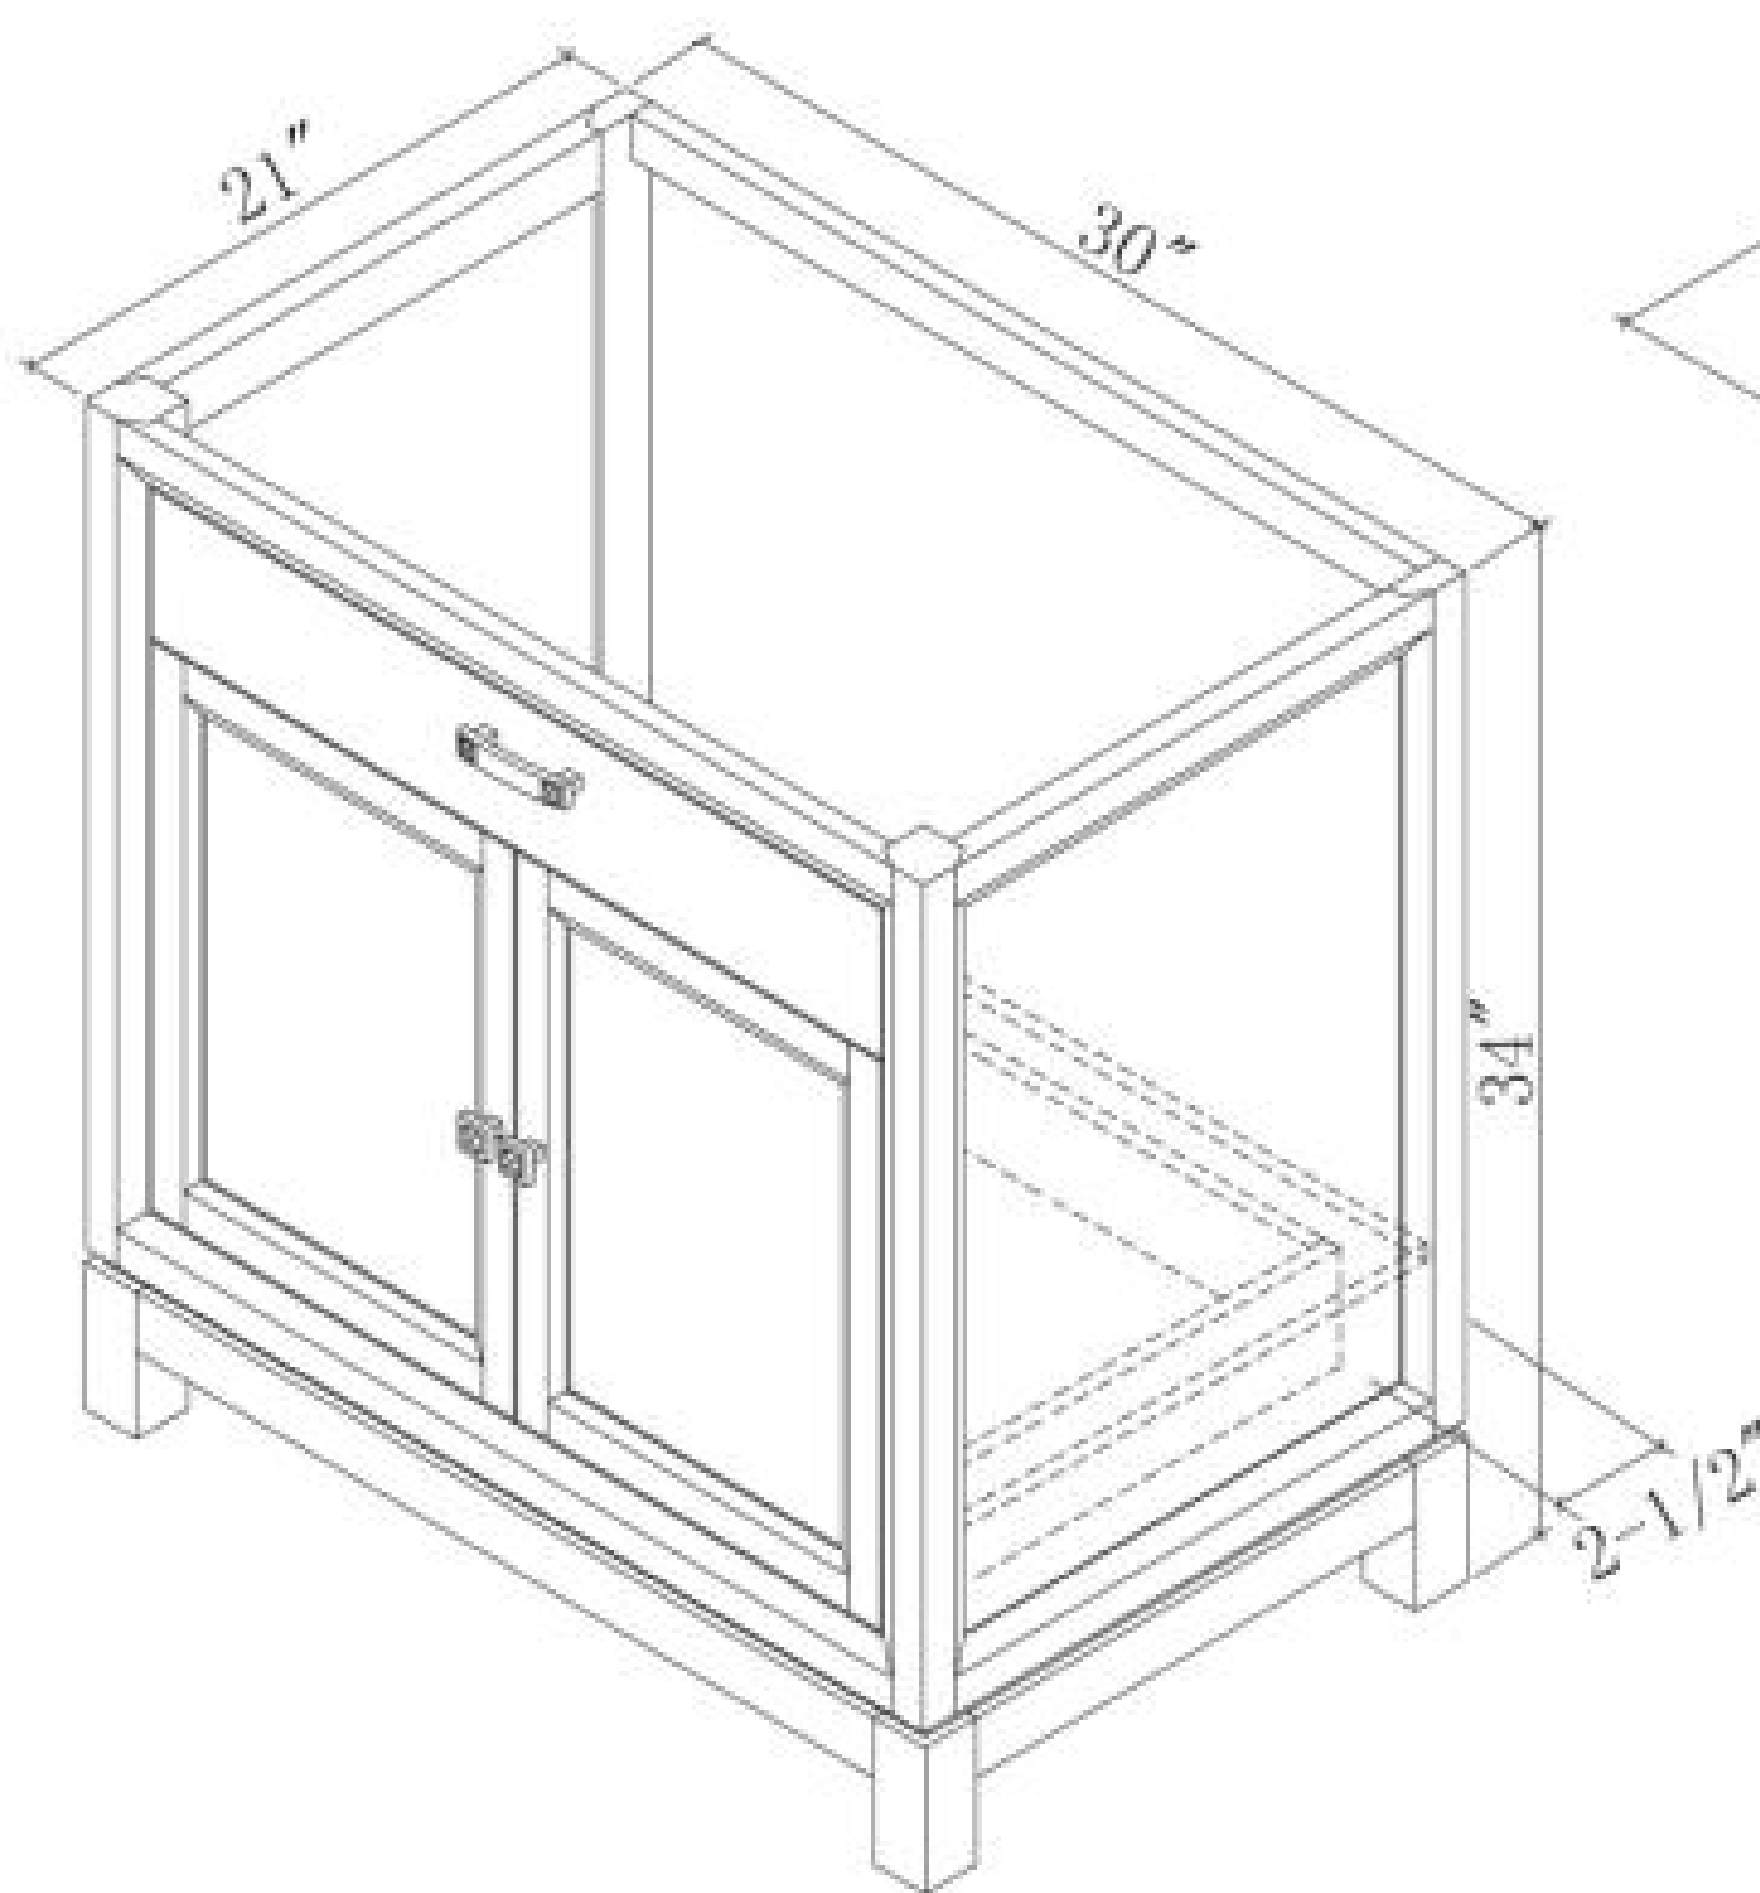

MD3021D Vanity
1 x Drawer