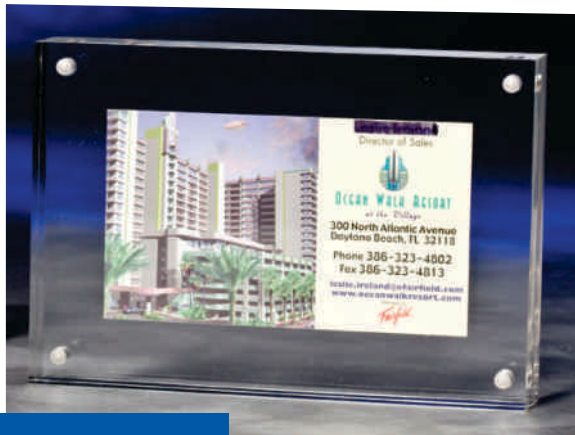

HASU

HASM

HALG

HARDWARE

HARDWARE

SIZES: 3/8" CAP & SPACER
 3/4" CAP & SPACER
 3/8" CAP & SPACER

3/8"	HASM
3/4"	HALG
3/8"	HASU

MAGNETIC HOLDER