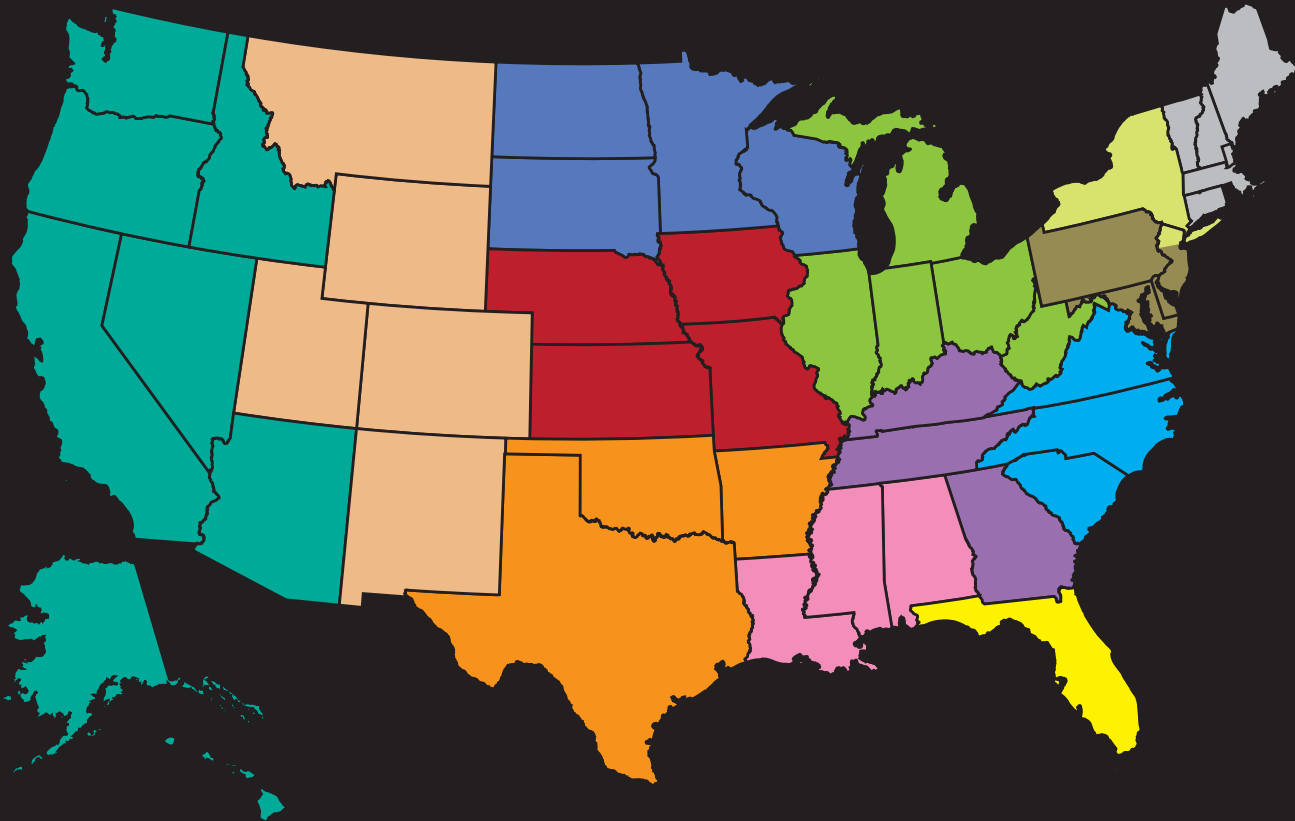

TEAM MAJESTIC SALES REPRESENTATIVES

Steve Boyer

Phone: 949-769-6549
Cell: 949-636-0729
steveboyer@13westllc.com
Territory: Southern, Central
Coastal Ca & Hawaii

Doug Massong
Cell: 916-793-4880
Email: massong5@me.com
Territory: Northern CA &
Northern NV

Dalton Susselman
Phone: 310-486-0419
dalton365@outlook.com
Territory: San Bernardino &
Los Angeles, CA,
Southern Nevada

Zack Boyer
Phone: 949-502-8839
Cell: 949-636-2323
zackboyer@13west.com
Territory: San Diego, Orange
& Riverside Counties, CA

Pat Hastings
Cell: 602-549-1865
Email: ancala@msn.com
Territory: Arizona & Southern
Nevada

Jerry Collins

Cell: 828-244-7118
Phone: 1-800-470-3057
jerry@eastmansales.com
Territory: CO, UT, NM,
WY, MT

Tom Theis
Phone: 952-431-2177
Cell: 612-867-3845
tomtheis@frontiernet.net
Territory: SD, ND, MN, WI

Ryan Manley
Phone: 205-613-4375
ryan_manley@yahoo.com
Territory: AL, MS, & LA

Thomas Whillingham
Cell: 404-788-3025
thomaswhillingham2@g-
mail.com
Territory: KY, TN & GA

Adam Fondl
Phone: 610-746-6805
adam_fondl@vfc.com
Territory: IA, MO, NE & KS

Bubba Withington
Phone: 404-888-0933
hmwithington@gmail.com
Territory: GA

Brian Metzdorf

Phone: 770-881-7762
Cell: 770-375-6790
Brian@HMWwithington.com
Territory: GA

David Worst
Cell: 616-437-1106
daworst1@msn.com
Territory: MI, Northern IL,
Northern IN, Northern OH

Brian Makela
Cell: 513-378-6050
bmakela@outlook.com
Territory: Southern IL,
Southern IN, Southern OH,
W. PA, W. VA,

Larry Poole
Phone: 864-299-6550
Cell: 864-630-6437
brandpoole@aol.com
Territory: SC, NC, VA, DC

Jim Lewis
Cell: 904-524-0171
jimlewis161c@yahoo.com
Territory: FL

Christian Raniszewski

Phone: 540-955-1996
Cell: 610-248-4432
christian@dg2tlrsales.com
Territory: NY/ NY Metro, Long
Island, NJ

Dave Mollica
cell: 603-319-1792
dave@ne6sales.com
Territory: ME, VT, MA,
RI & CT

Trent Riddle
Phone: 253-209-7292
Trent@RiddleSales.com
Territory: WA, OR, ID, AK

David Gordon
Phone: 540-955-1996
Cell: 540-729-3222
david@dg2tlrsales.com
Territory: DC Metro, MD,
DE, PA

Cesario Lucero
Cell: 512-577-3469
Email: celucero@sbcglobal.net
Territory: AR, OK & TX

CANADA

Gary Andersen
Phone: 888-594-9832
gary_andersen@vfc.com
Territory: GTA, Maritimes

Mike Stanford
Phone: 403-720-2345
Cell: 403-803-3093
mikest@telus.net
Territory: BC, Alberta,
Saskatchewan, Manitoba

Jay Hildebrand
Phone: 905-858-1311
Cell: 416-399-2050
jhildebrand@rogers.com
Territory: Ontario (SW Ontario
& GTA), Quebec