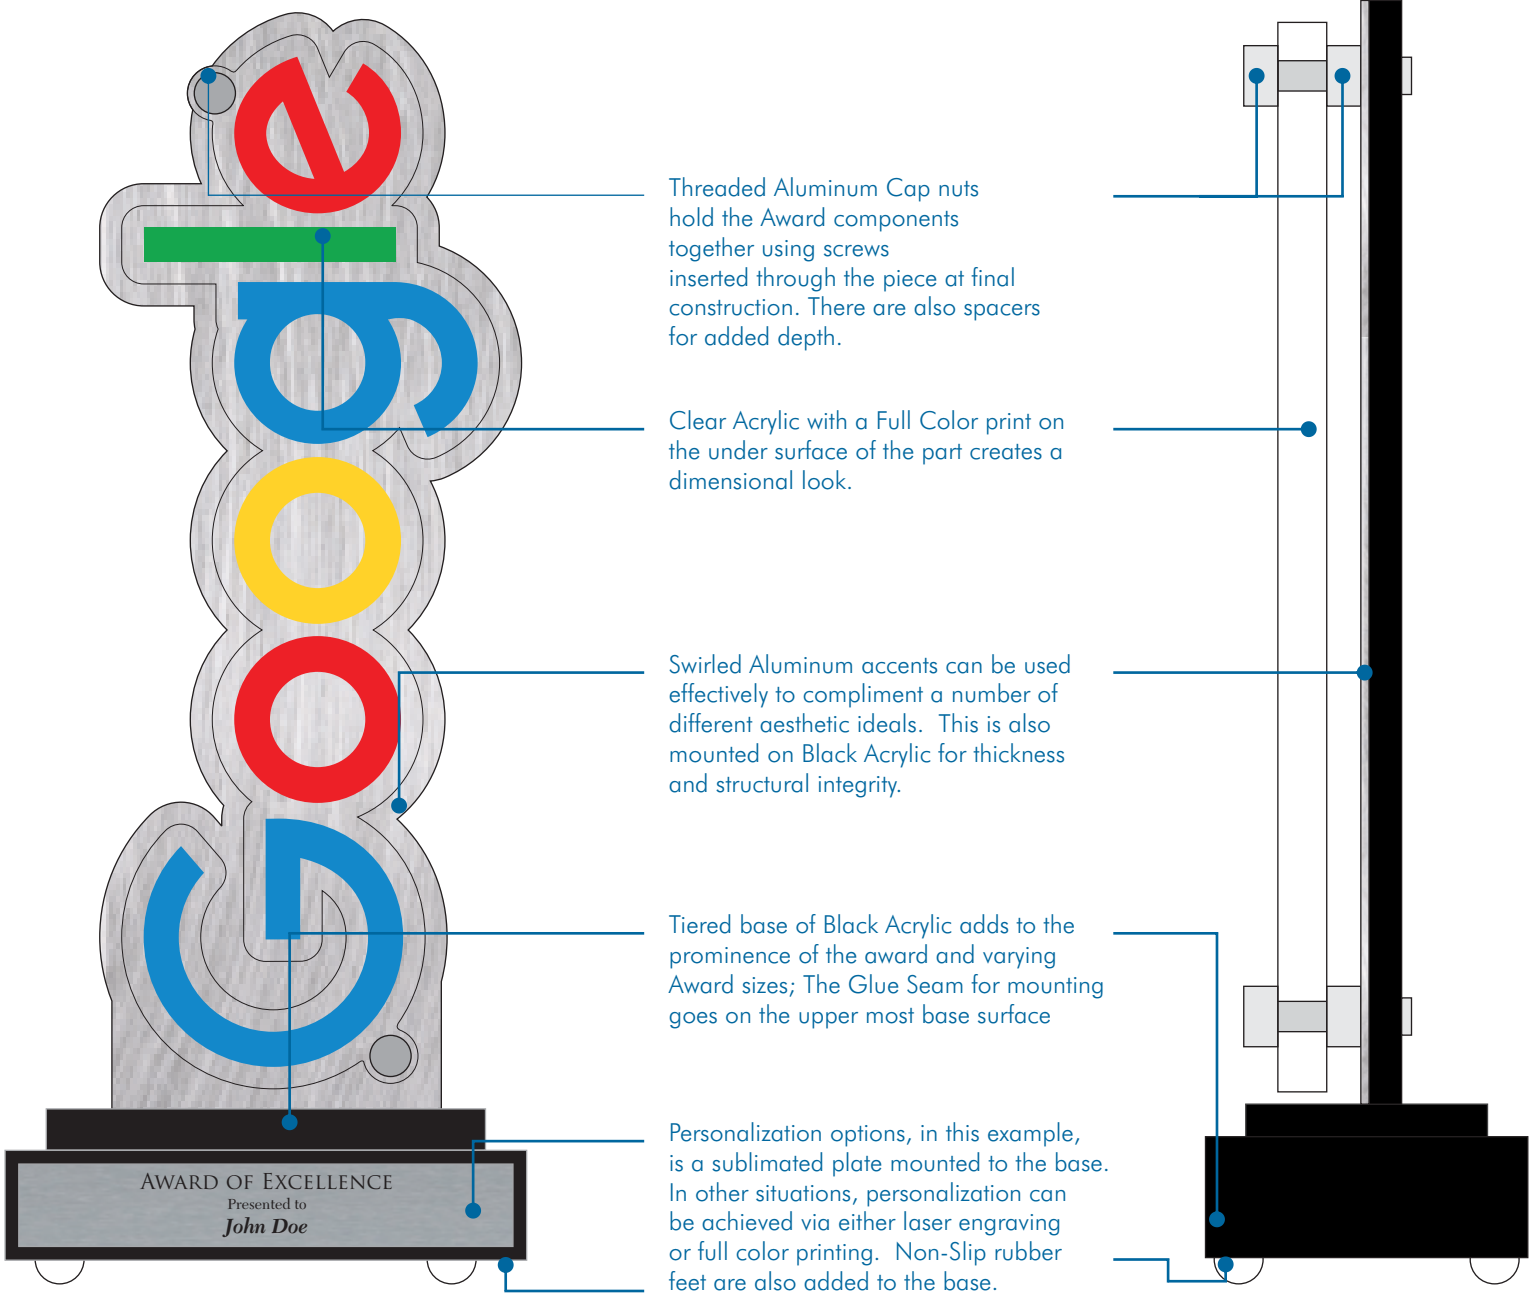

We will produce your awards on time and on your budget!

LOGOCUT™

Anatomy of an Award

Front

Side

Stillwater
FINELY CRAFTED AWARDS AND PLAQUES

SERIES 50 LOGOCUT

CUSTOM
APERWEIGHTS