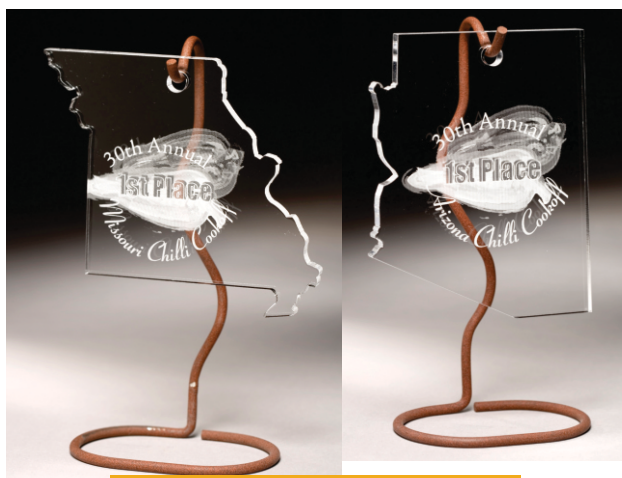

10"	WHBS10AC
-----	----------

 THICKNESS: 3/8"
 SHOWN WITH WIRE HOLDER B

HANGING DIAMOND

HANGING DIAMOND

SIZES: 10"

10"	WHAD10AC
-----	----------

 THICKNESS: 3/8"
 SHOWN WITH WIRE HOLDER A

WIRE STATES

WIRE STATES

SIZES: 10"

10"	WHSS10AC
-----	----------

 THICKNESS: 3/8"
 SHOWN WITH WIRE HOLDER A

Stillwater
FINELY CRAFTED AWARDS AND PLAQUES

BUSINESS SMART

KNOCKOUT AWARDS

KNOCKOUTS
SIZES: 3-1/4" x 6"
THICKNESS: 3/4"