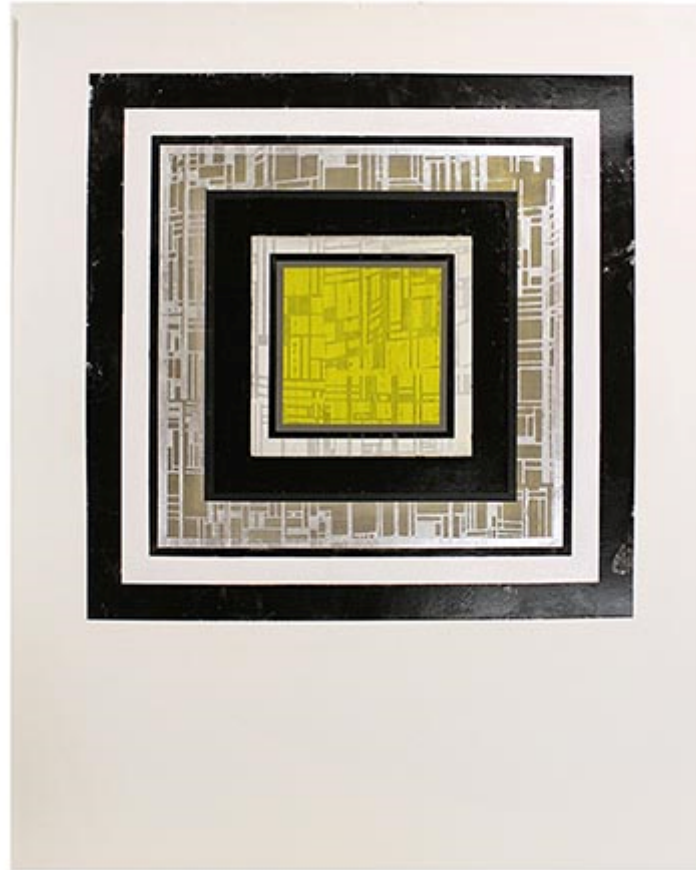

PHOENIX ART GROUP INC

PHOENIX ART GROUP INC

PHXARTGROUP.COM

TIME BOMB III

U-8987

UNFRAMED Painting with Mixed Media on Paper

Image Size: 30 X 30

800-842-5487

TIME BOMB III

U-8987

UNFRAMED Painting with Mixed Media on Paper

Image Size: 30 X 30

Retail Price: $195

REFLECTS A DISCOUNT OF 90% OFF ORIGINAL RETAIL PRICE OF $1,950

Summer 2017

PHXARTGROUP.COM

800-842-5487