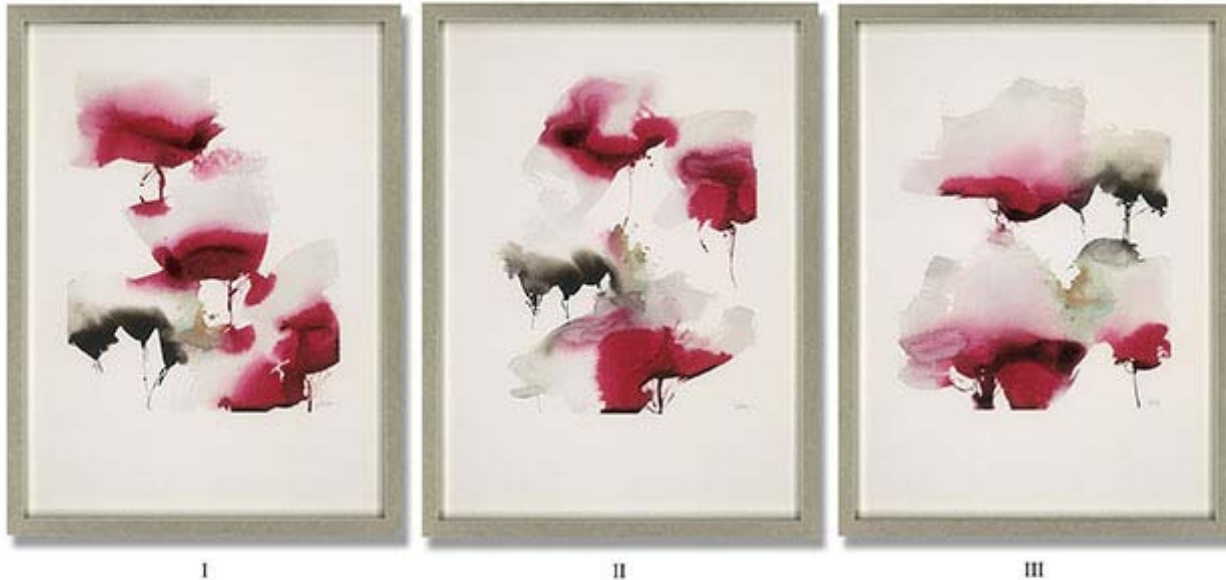

Corner Detail
1.75" Depth

I

II

III

Rouge Naturel I - III
(Gallery Reserve)
HS15-152A-C-LEIL
Medium: Painting on Paper
Image Size: 20 x 16
Overall Size: 31 x 23 x 1.75
©Phoenix Art Group, Inc.

ROUGE NAUTUREL I (GAL RES)

HS15-152A-LEIL

UNFRAMED Painting on Paper

Image Size: 20 X 16

Retail Price: $160

REFLECTS A DISCOUNT OF 80% OFF ORIGINAL RETAIL PRICE OF $800