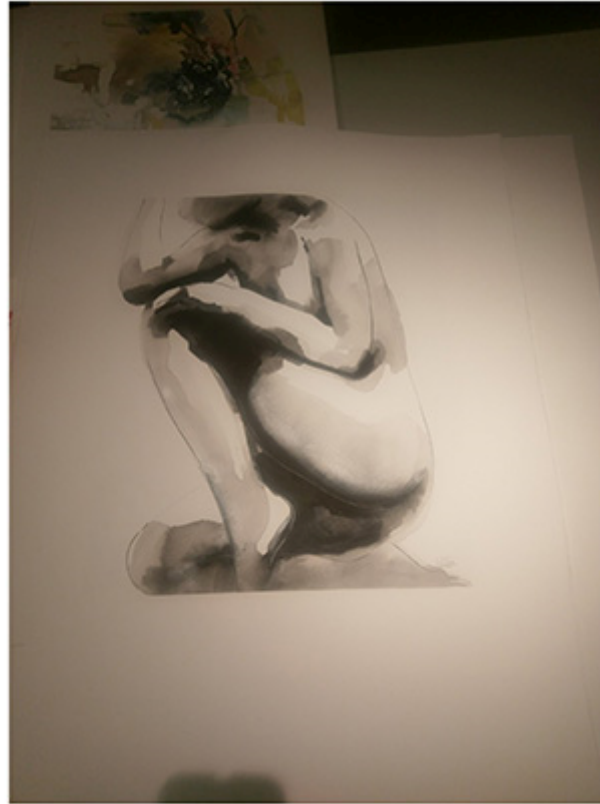

PHOENIX ART GROUP INC

PHOENIX ART GROUP INC

THE LIGHT (C)

U-11570

UNFRAMED Painting on Paper

Image Size: 24 X 20

PHXARTGROUP.COM

800-842-5487

THE LIGHT (C)

U-11570

UNFRAMED Painting on Paper

Image Size: 24 X 20

Retail Price: $1,050