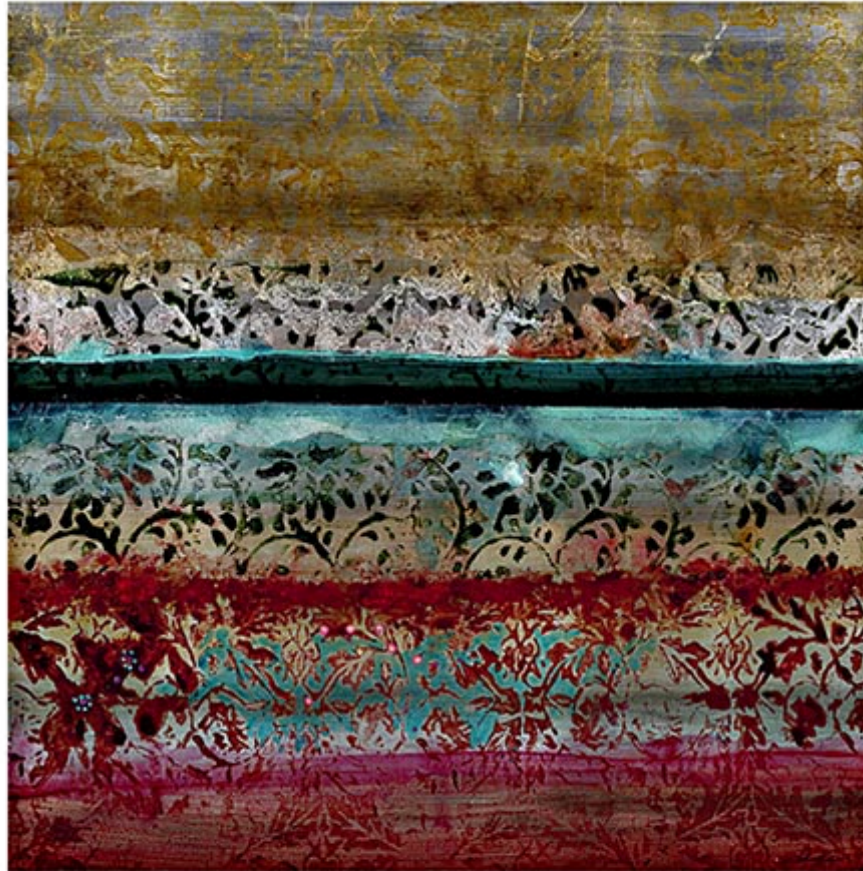

PHOENIX ART GROUP INC

PHOENIX ART GROUP INC

FLEUR MOMENTS III
VHS11-823C30X30
UNFRAMED Embellished Giclee on Canvas
Image Size: 30 X 30

PHXARTGROUP.COM

800-842-5487

FLEUR MOMENTS III

VHS11-823C30X30

UNFRAMED Embellished Giclee on Canvas

Image Size: 30 X 30

Retail Price: $155

REFLECTS A DISCOUNT OF 50% OFF ORIGINAL RETAIL PRICE OF $310