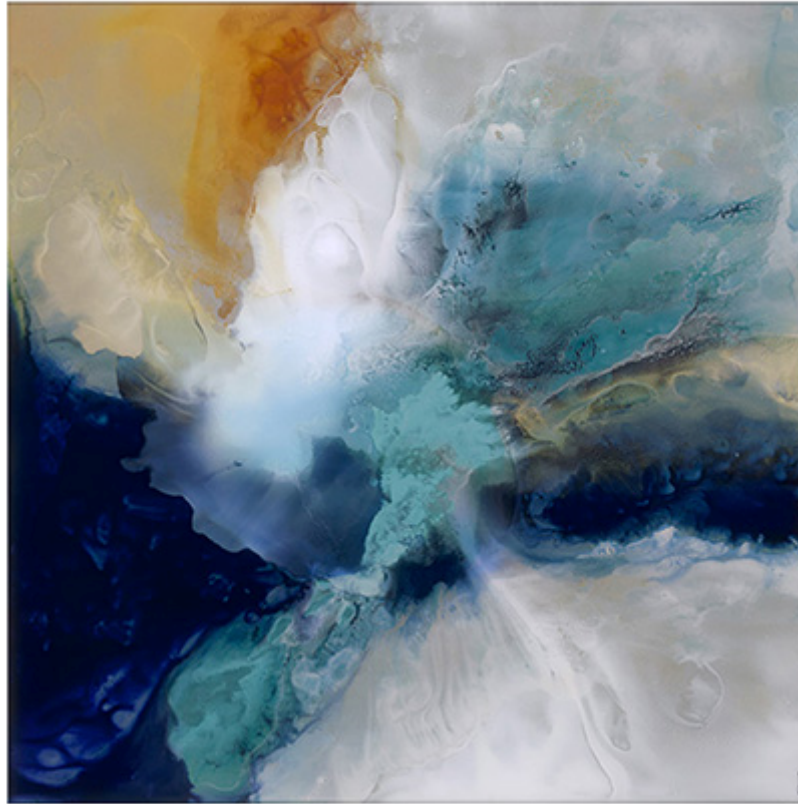

REFLECTS A DISCOUNT OF 50% OFF ORIGINAL RETAIL PRICE OF \$963

PHOENIX ART GROUP INC

PHOENIX ART GROUP INC

PHXARTGROUP.COM

ICHOROUS
VHS14-752-48X48
UNFRAMED Embellished Giclee on Canvas
Image Size: 48 X 48

800-842-5487

ICHOROUS
VHS14-752-48X48
UNFRAMED Embellished Giclee on Canvas
Image Size: 48 X 48
Retail Price: \$620

PHOENIX ART GROUP INC

PHOENIX ART GROUP INC

ICHOROUS (MIRROR)

VHS14-752-52X52

UNFRAMED Embellished Giclee on Metallic Canvas