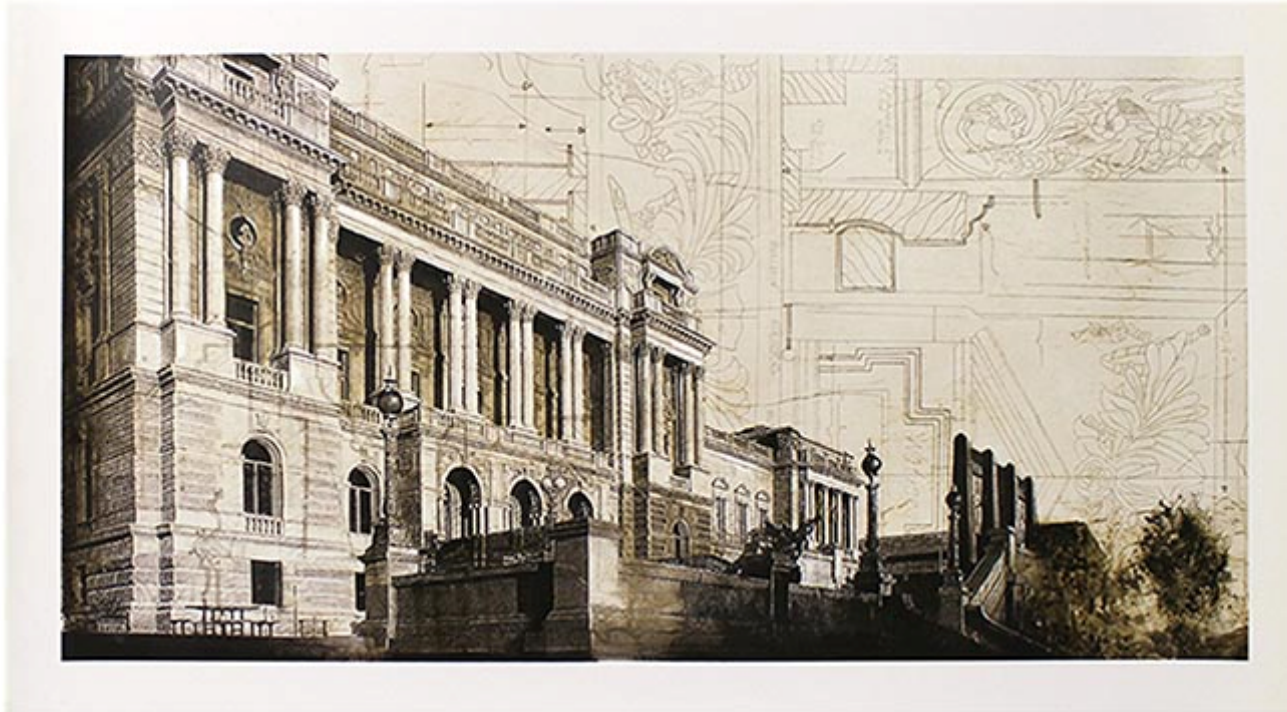

PHOENIX ART GROUP INC

PHOENIX ART GROUP INC

PHXARTGROUP.COM

THE LIBRARY OF CONGRESS

U-10781

UNFRAMED Embellished Giclee on Paper

Image Size: 21 X 41

800-842-5487

THE LIBRARY OF CONGRESS

U-10781

UNFRAMED Embellished Giclee on Paper

Image Size: 21 X 41

Retail Price: $160

REFLECTS A DISCOUNT OF 50% OFF ORIGINAL RETAIL PRICE OF $320

Summer 2017

PHXARTGROUP.COM

800-842-5487