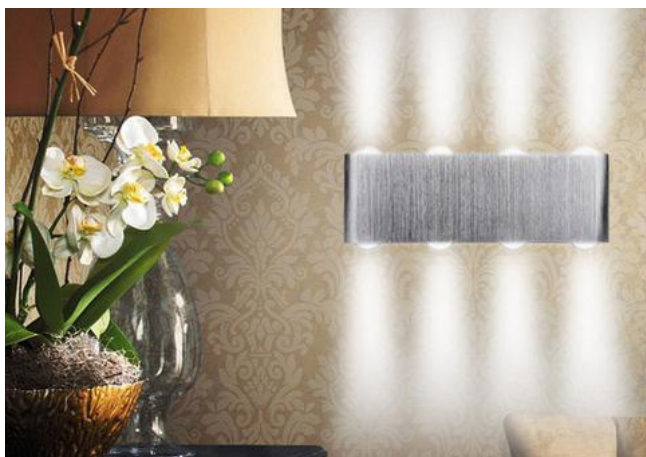

HIGH POWER LED WALL LIGHT

8W warm white high power LED wall light AC 85-260V up down lamp modern home spot lighting.

$26.74