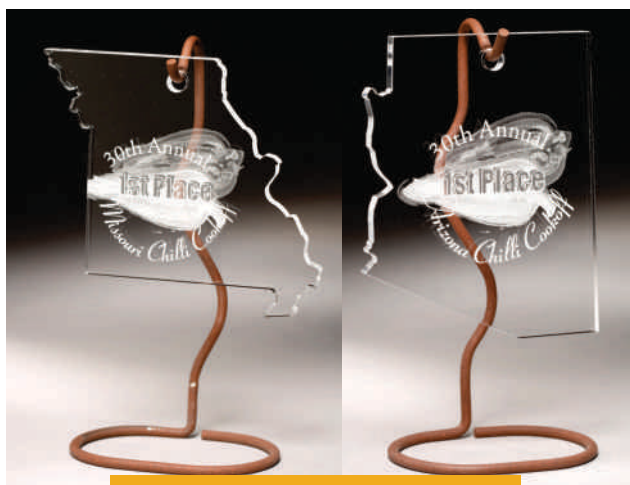

HANGING STAR

SIZES: 10" 10" WHBS10AC
 THICKNESS: 3/8"
 SHOWN WITH WIRE HOLDER B

HANGING DIAMOND

HANGING DIAMOND

SIZES: 10" 10" WHAD10AC
 THICKNESS: 3/8"
 SHOWN WITH WIRE HOLDER A

WIRE STATES

WIRE STATES

SIZES: 10" 10" WHSS10AC
 THICKNESS: 3/8"
 SHOWN WITH WIRE HOLDER A
 AVAILABLE IN MOST STATES