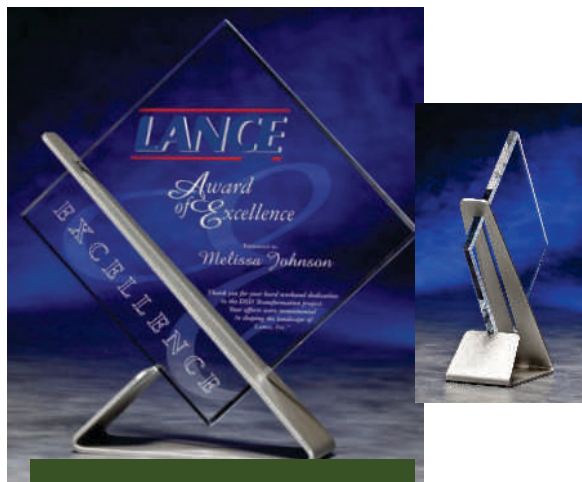

ACURA

ACURA

SIZES: 9"
THICKNESS: 3/8"
COLORS: CLEAR/SILVER METAL

9" | ACUR09