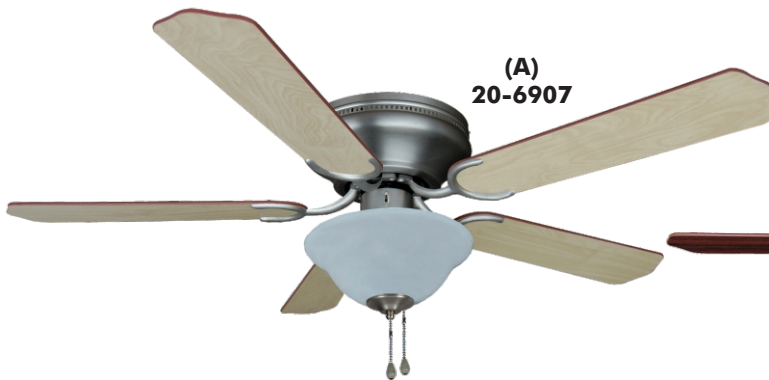

- 5 Reversible blades.
- 3 Speed pull chain control.
- Reversible air flow for all year comfort.
- Uses 2 - 60W bulbs.
- Candelabra, E12 base.
- Bulbs not included.
- Light kit included.
- Cap included - may be installed with or without light kit.