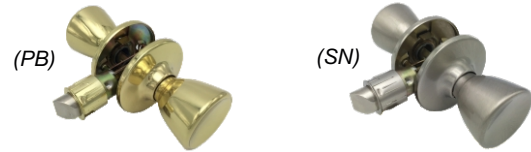

Pelham Mobile Home Passage Knob Clear Pack

Finish	Item Number	Pack
Polished Brass	22-8459	6/ea
Satin Nickel	22-8787	6/ea