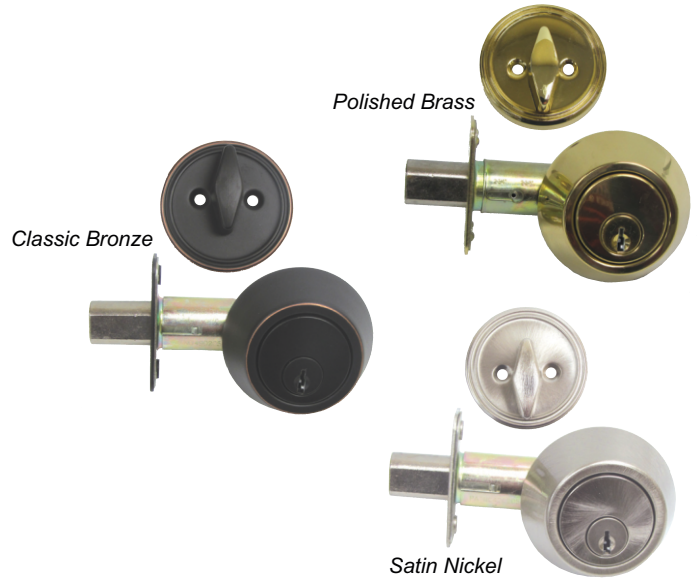

Residential Grade 3 - Deadbolts

Single Cylinder Deadbolts Boxed

Finish	Item Number	Pack
Classic Bronze	40-8724	3/ea
Polished Brass	12-9684	3/ea
Satin Nickel	27-6295	3/ea

- 2-3/8" - 2-3/4" Adjustable backset.
- Round corner latch/strike.
- Keyed 3 alike on box pack and includes two keys per deadbolt.
- Ideal for new construction as well as for replacement.
- Smooth operation.
- Easy installation.
- Meets ANSI specs - Grade 3.
- Packaging: Box.
- KW-1 keyway.