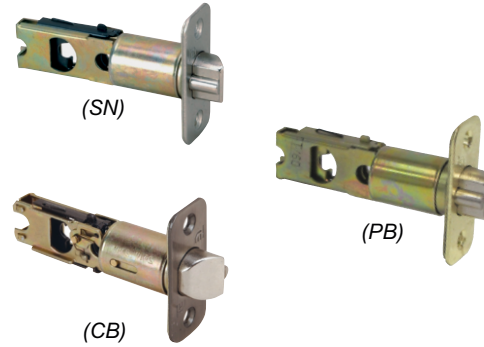

Accessories & Keying

Exterior Adjustable Latches

Finish	Item Number	Pack
Satin Nickel	22-2711	20/ea
Polished Brass	53-1491	20/ea
Classic Bronze	11-3434	20/ea

- Adjustable 2-3/8" - 2-3/4".
- For Hardware House® Locks.
- Round corner.
- Meets ANSI specs.
- For Grade 2 and Grade 3 locksets.

Interior Adjustable Latches

Finish	Item Number	Pack
Satin Nickel	22-1630	20/ea
Polished Brass	11-3502	20/ea
Classic Bronze	11-3687	20/ea

- Adjustable 2-3/8" - 2-3/4".
- For Hardware House® Locks.
- Round corner.
- Meets ANSI specs.
- For Grade 2 and Grade 3 locksets.