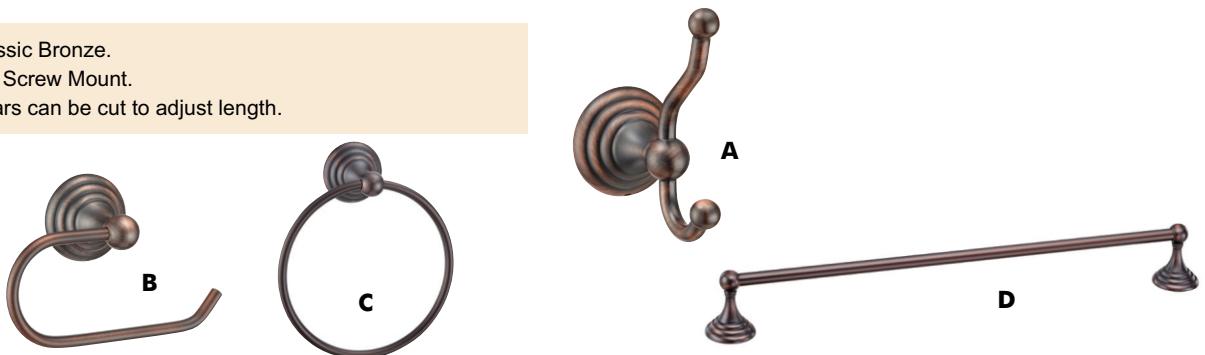

Stockton Collection Classic Bronze Bath Accessories

	Description	Overall Length	Overall Width	Projection	Item Number	Pack
A	Double Robe Hook	2.48"	5.17"	4.35"	11-1607	6/cg
B	Toilet Paper Holder	6.49"	4.28"	2.85"	11-1942	6/cg
C	Towel Ring	7.09"	8.12"	2.85"	11-2284	6/cg
D	24" Towel Bar	26.48"	2.48"	3.28"	11-1379	6/cg

- Finish: Classic Bronze.
- Concealed Screw Mount.
- All towel bars can be cut to adjust length.