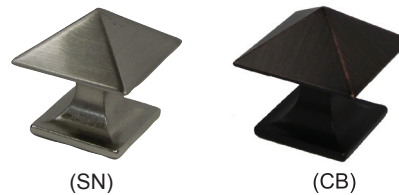

Art Deco Square Knob 1-1/4"

Item Number	Finish
15-6745	Satin Nickel
14-7507	Classic Bronze

- Zinc alloy.
- Die cast.
- Screws included.
- Each piece is poly bagged.
- Pack 25/Bags per carton.