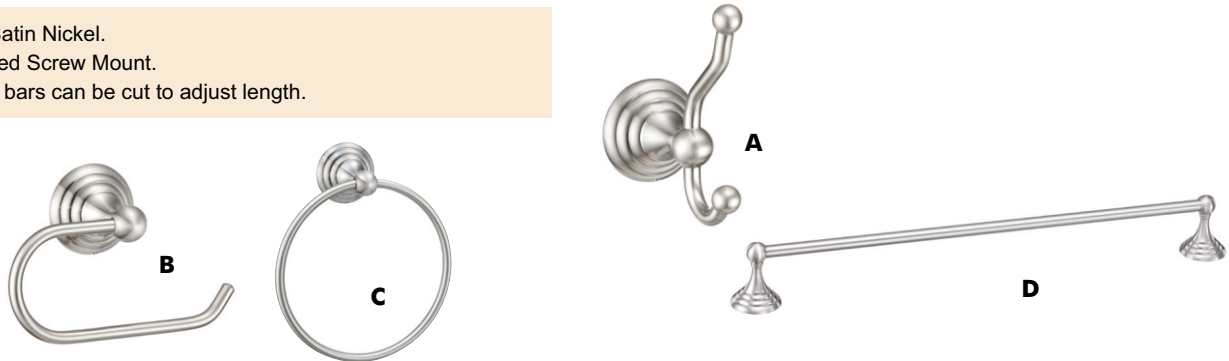

Stockton Collection Satin Nickel Bath Accessories

	Description	Overall Length	Overall Width	Projection	Item Number	Pack
A	Double Robe Hook	2.48"	5.17"	4.35"	11-1522	6/cg
B	Toilet Paper Holder	6.49"	4.28"	2.85"	11-1867	6/cg
C	Towel Ring	7.09"	8.12"	2.85"	11-2109	6/cg
D	24" Towel Bar	26.48"	2.48"	3.28"	11-1294	6/cg

- Finish: Satin Nickel.
- Concealed Screw Mount.
- All towel bars can be cut to adjust length.