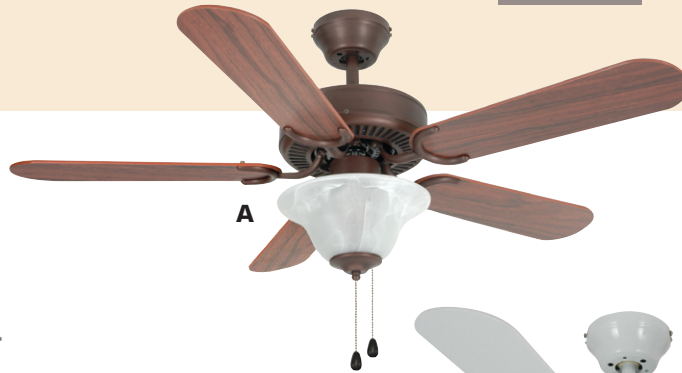

CEILING FANS

- With Alabaster glass light kit.
- 5 Reversible blades.
- 3 Speed pull chain control.
- Reversible air flow for all year comfort.
- Versatile mounting bracket for standard, close-up or 30 degree vaulted ceiling.
- Cap included- may be installed with or without light kit.
- Uses 2 - 60W bulbs.
- Candelabra, E12 base.
- Bulbs included.
- 4" Down rod included.