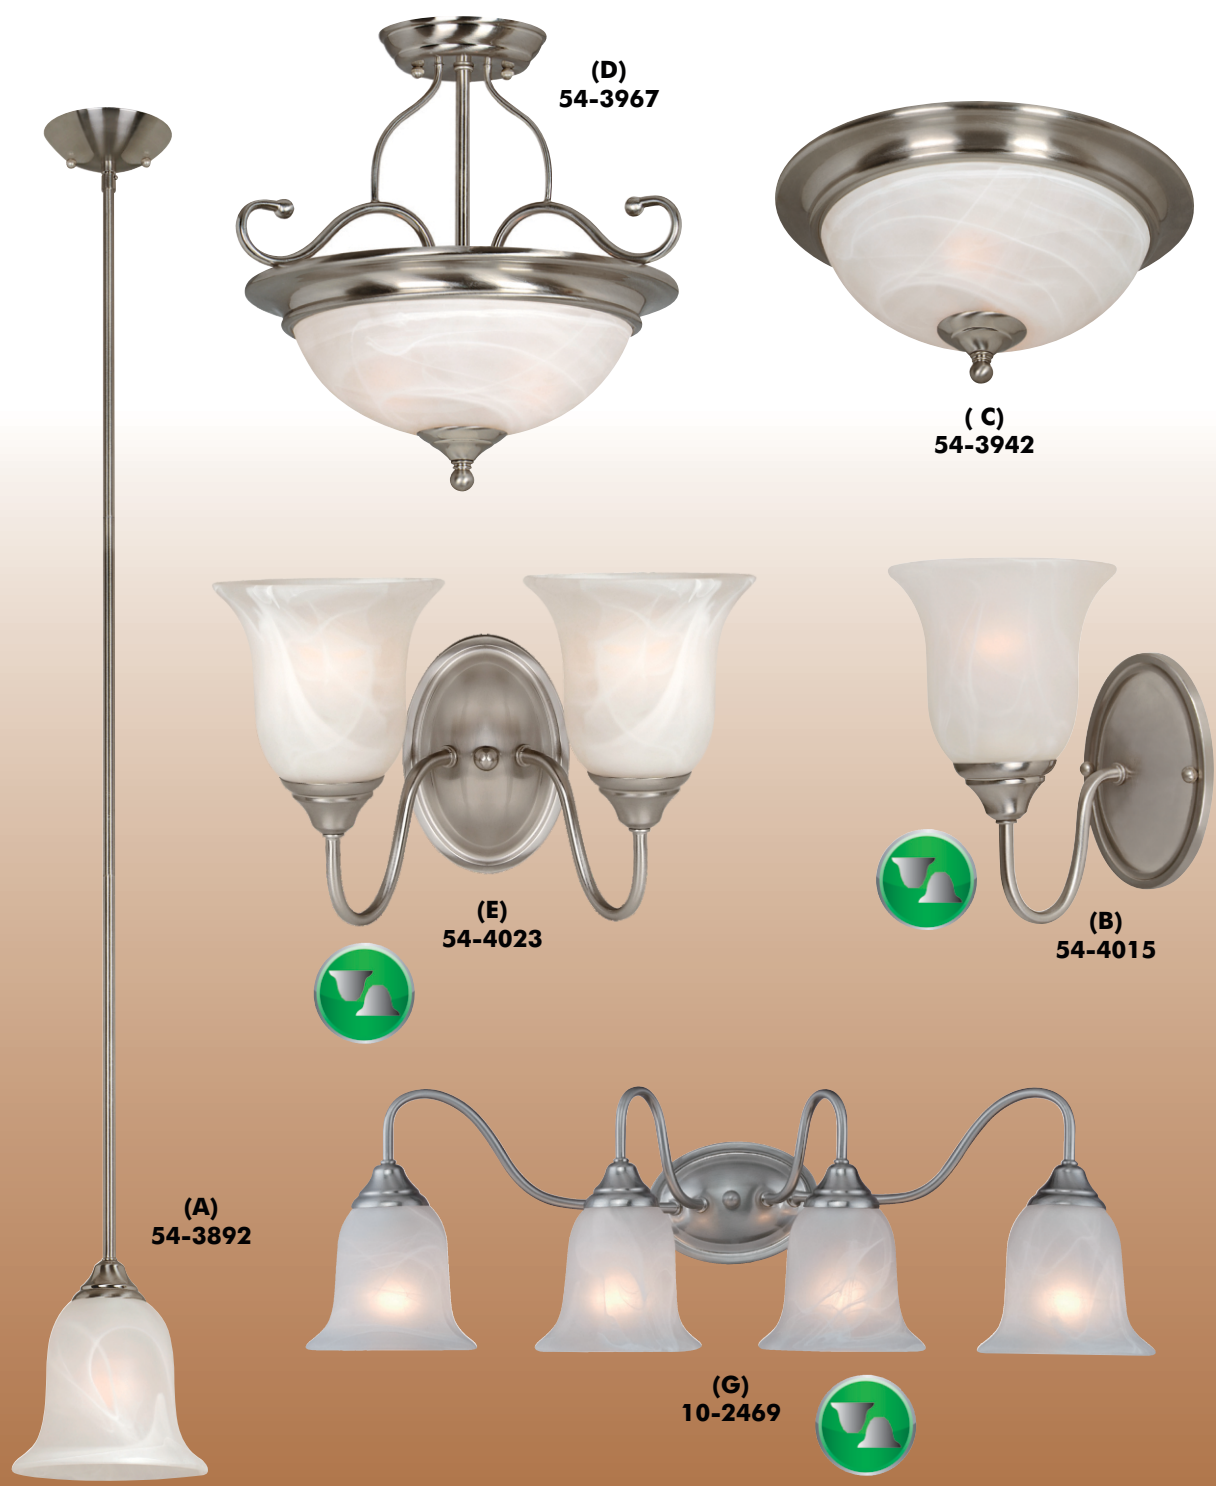

56-4666
Replacement
Glass For:
54-3934, 54-4015,
54-4023, 10-2469

16-5655 Replacement
Glass For: 54-3892