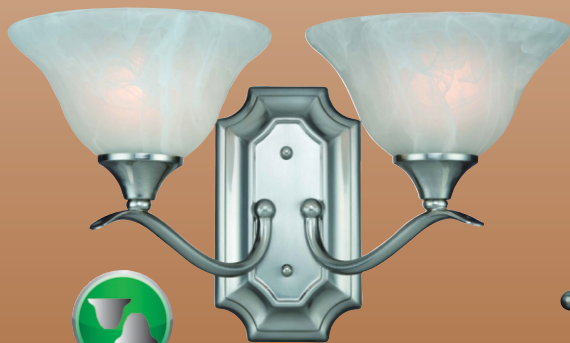

(J)
10-4692