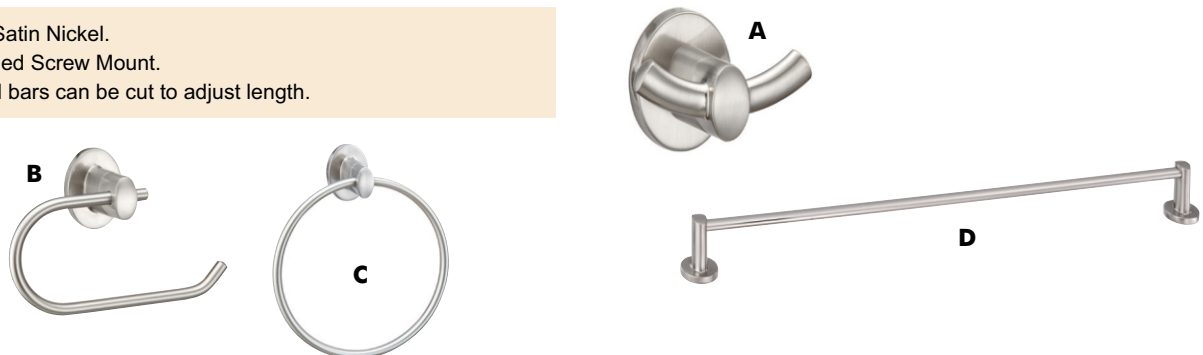

Lancaster Collection Satin Nickel Bath Accessories

	Description	Overall Length	Overall Width	Projection	Item Number	Pack
A	Double Robe Hook	2.99"	2.28"	2.14"	11-0389	6/cg
B	Toilet Paper Holder	6.38"	4.19"	2.42"	11-0952	6/cg
C	Towel Ring	7.09"	8.03"	2.42"	11-0617	6/cg
D	24" Towel Bar	25.77"	2.28"	2.80"	11-0044	6/cg

- Finish: Satin Nickel.
- Concealed Screw Mount.
- All towel bars can be cut to adjust length.