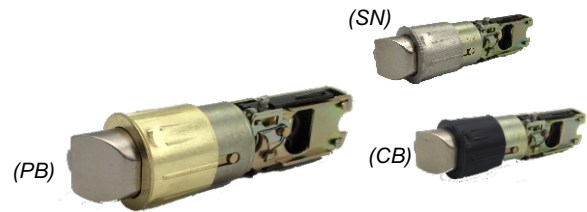

Drive-In Latches

Exterior Latches

Finish	Item Number	Pack
Satin Nickel	21-7897	1/ea
Polished Brass	21-7712	1/ea
Classic Bronze	21-7972	1/ea