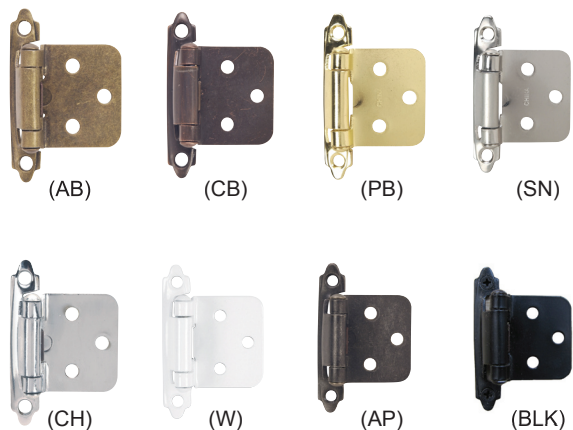

Cabinet Hardware - Hinges

Self Closing Flush/Overlay

Item Number	Finish
64-2504	Antique Brass
64-4229	Classic Bronze
48-9088	Polished Brass
48-9112	Satin Nickel
64-2843	Chrome
59-9936	White
48-9260	Antique Pewter
14-6364	Black

- Stamped and rolled steel.
- Size: 2-3/4" x 1-7/8" x 3/4".
- Screws included.
- 1 Pair of hinges per bag.
- Pack 25/Bags per carton.

Self Closing 3/8" Inset

Item Number	Finish
64-2496	Antique Brass
64-4211	Classic Bronze
48-9021	Polished Brass
48-9054	Satin Nickel
64-2512	Chrome
59-9928	White
48-9062	Antique Pewter
14-6289	Black

- Stamped and rolled steel.
- Size: 2-3/4" x 2" x 3/4".
- 3/8" Inset.
- Screws included.
- 1 Pair of hinges per bag.
- Pack 25/Bags per carton.