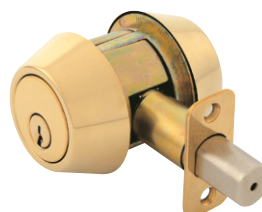

Polished Brass