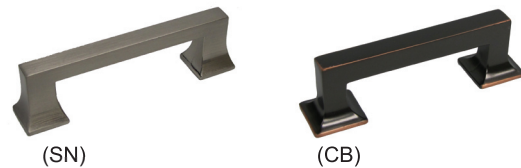

Art Deco Pull 3" center to center

Item Number	Finish
15-8077	Satin Nickel
14-7682	Classic Bronze

- Zinc alloy.
- Die cast.
- Screws included.
- Each piece is poly bagged.
- Pack 25/Bags per carton.