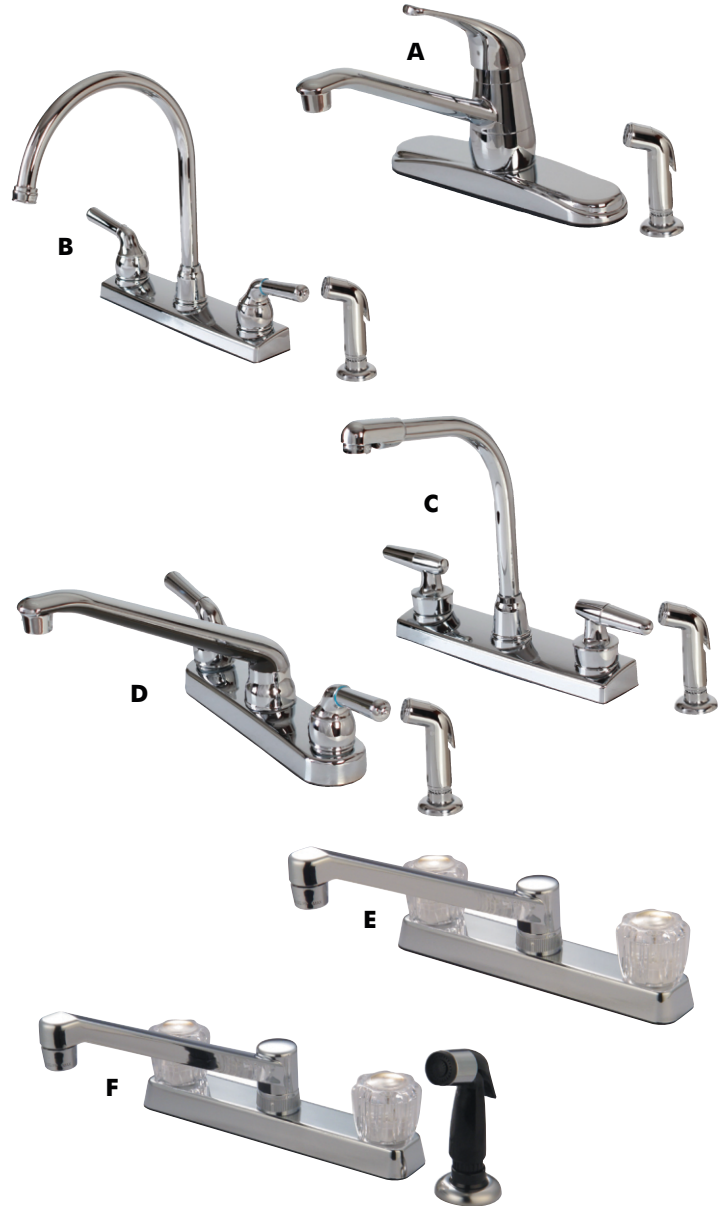

Two Handle Hi Rise Kitchen Faucet

(C) 12-1927 Pack 12/ea

- Finish: Chrome
- Non-Metallic, two handle kitchen faucet has external matching spray.
- Faucet can be used with or without spray by using shut-off cap included.
- Features high-rise goose neck spout.
- 8" center faucet with washerless valve.
- Lever handles.
- All plastic waterway.
- Max counter top depth 34.5 mm.
- Replacement cartridge *14-0737.

Two Handle Kitchen Faucet

(D) 12-1842 Pack 12/ea

- Finish: Chrome
- Non-Metallic, two handle kitchen faucet has external matching spray.
- Faucet can be used with or without spray by using shut-off cap included.
- 8" center.
- Lever handles.
- All plastic waterway.
- Washerless valve.
- Max counter top depth 33.5 mm.
- Replacement cartridge *14-0737.

Two Handle Kitchen Faucet

Description	Item Number	Pack
(E) Less Spray	12-6717	12/ea
(F) With Spray	12-6892	12/ea

- Finish: Chrome
- Two-handle kitchen faucet is available with or without external spray.
- 8" center.
- Features acrylic handles.
- Non-metallic chrome finish.
- All plastic waterway.
- Washerless valve.
- Max counter top depth 35.5 mm.
- Replacement cartridge *14-0737.