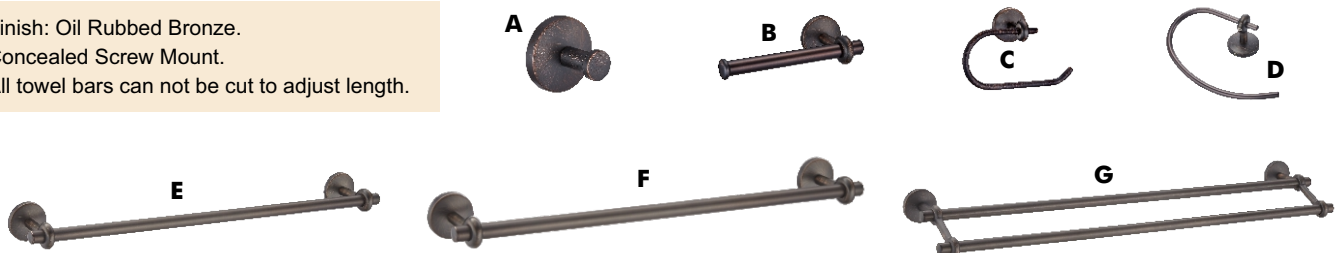

Santa Rosa Collection Oil Rubbed Bronze Bath Accessories

	Description	Overall Length	Overall Width	Projection	Item Number	Pack
A	Robe Hook	1.97"	1.97"	1.57"	22-2822	6/cg
B	Toilet Paper Holder - Bar	6.46"	1.97"	2.95"	22-2907	6/cg
C	Toilet Paper Holder - Curved	6.38"	4.02"	2.44"	22-3089	6/cg
D	Towel Ring	7.68"	5.31"	2.44"	22-3164	6/cg
E	18" Towel Bar	19.96"	1.97"	2.95"	22-2662	6/cg
F	24" Towel Bar	25.98"	1.97"	2.95"	22-2587	6/cg
G	24" Towel Bar - Double	25.98"	2.64"	5.24"	22-2747	6/cg

- Finish: Oil Rubbed Bronze.
- Concealed Screw Mount.
- All towel bars can not be cut to adjust length.