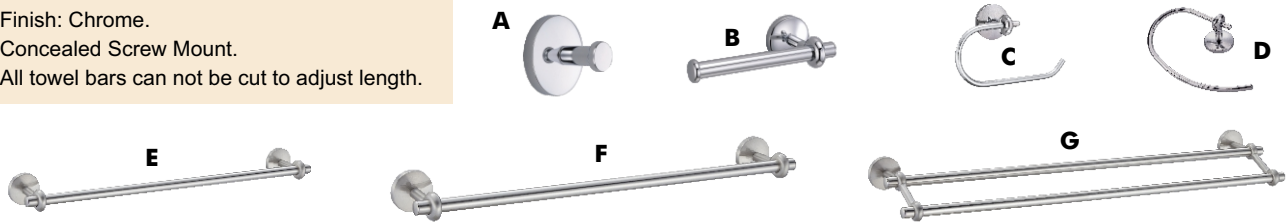

Bathroom Hardware Collection

Santa Rosa Collection Chrome Bath Accessories

	Description	Overall Length	Overall Width	Projection	Item Number	Pack
A	Robe Hook	1.97"	1.97"	1.57"	22-1429	6/cg
B	Toilet Paper Holder - Bar	6.46"	1.97"	2.95"	22-1597	6/cg
C	Toilet Paper Holder - Curved	6.38"	4.02"	2.44"	22-1672	6/cg
D	Towel Ring	7.68"	5.31"	2.44"	22-1757	6/cg
E	18" Towel Bar	19.96"	1.97"	2.95"	22-1269	6/cg
F	24" Towel Bar	25.98"	1.97"	2.95"	22-3409	6/cg
G	24" Towel Bar - Double	25.98"	2.64"	5.24"	22-1344	6/cg

- Finish: Chrome.
- Concealed Screw Mount.
- All towel bars can not be cut to adjust length.