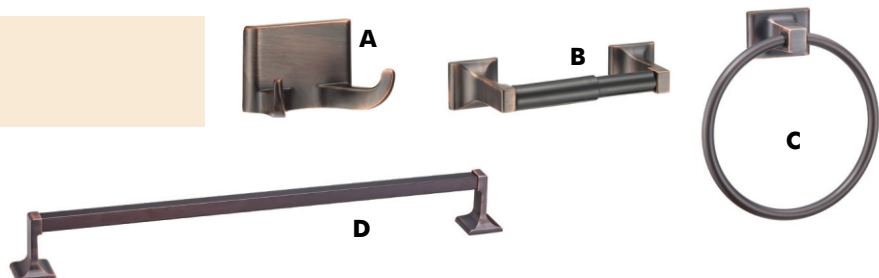

Sunset Collection Classic Bronze Bath Accessories

	Description	Overall Length	Overall Width	Projection	Item Number	Pack
A	Double Robe Hook	2.44"	1.50"	1.48"	68-9505	6/cg
B	Toilet Paper Holder	8.68"	1.81"	3.20"	68-9521	6/cg
C	Towel Ring	5.91"	6.44"	1.65"	68-9539	6/cg
D	24" Towel Bar	25.81"	1.81"	3.15"	68-9547	6/cg
E	4 Pc. Classic Bronze Bath Set Set Includes 1 ea: 24" towel bar, toilet paper holder, towel ring and double hook.				68-9554	6/cg

- Finish: Classic Bronze.
- Concealed Screw Mount.
- All towel bars can be cut to adjust length.