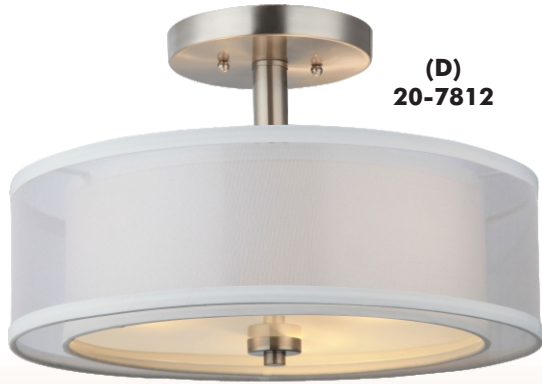

- Satin Nickel Finish.
- With Clear and White Glass.
- Fabric shade with Frosted Glass on Bottom (Items 20-7737 & 20-7812)
- Use 60W equivalent in base E26.

- Chandelier has 3Ft. chain length, 9ft. wire.
- Pendant has 4 section rods, 3 -12", 1 - 6", tilt base.
- See product carton for specific bulb.
- Bulbs not included.