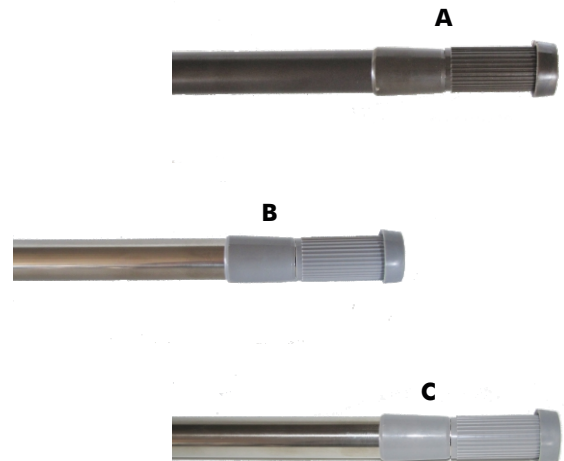

Tension Rods

Tension Rods

Item Number	Finish
A 17-3995	Classic Bronze
B 17-4077	Satin Nickel
C 17-4152	Chrome

- Stainless steel construction tension shower rod.
- Stays in place via heavy-duty tension spring.
- Extends from 41" to 72" in length.
- Plastic non-mark ends.
- Installs with easy twist & lock function.