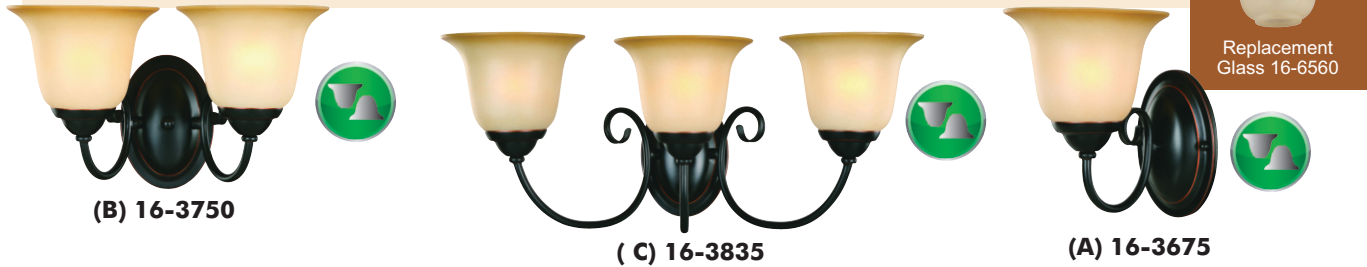

Wall & Bath Fixtures

Essex Series Bath/Wall Fixtures

# Bulbs	Description	Fixture Size	Projection	Watts	Item Number	Pack
A	1 Light Bath/Wall Light	6-1/4" x 8"	8"	60	16-3675	1/ea
B	2 Light Bath/Wall Light	13-1/2" x 8"	7-3/4"	60	16-3750	1/ea
C	3 Light Bath/Wall Light	21-1/2" x 8-3/4"	9"	60	16-3835	1/ea

- Classic Bronze Finish.
- With Amber Glass.
- Use 60W equivalent in medium base E26 light bulb.
- Bulbs not included.