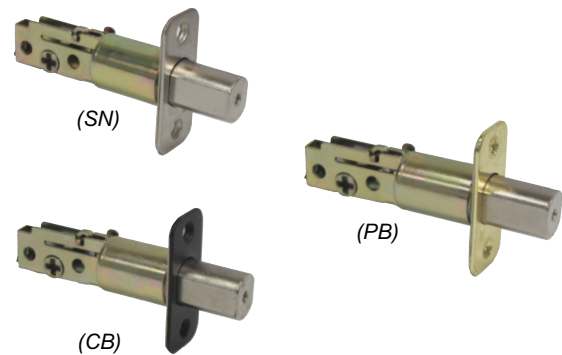

Deadbolt Keying Tool

44-5585 Pack 20/ea

- For rekeying purposes on Hardware House® Deadbolts.
- For locking pin release.