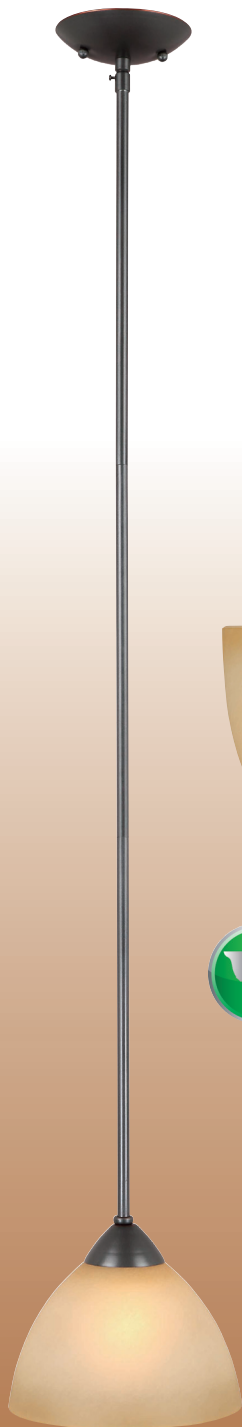

- Classic Bronze finish.
- With amber glass.
- Use 60W equivalent in medium base E26. See product carton for specific bulb.

- Chandelier has 3Ft. chain length.
- Pendant has section rod, non-tilt base.
- Bulbs not included.