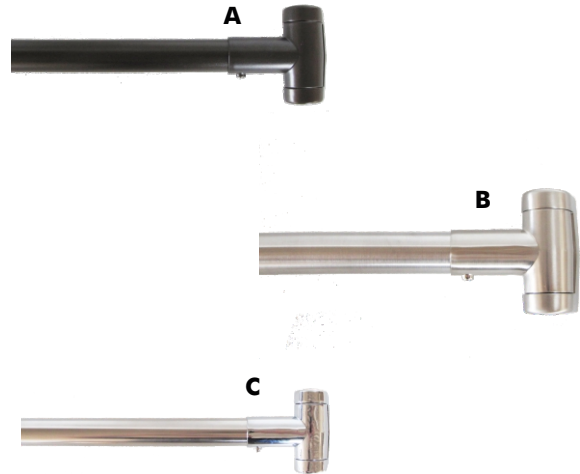

Curved Shower Rods

Curved Shower Rods

Item Number	Finish
A 16-2507	Classic Bronze
B 16-2682	Satin Nickel
C 16-2767	Chrome

- Stainless steel & zinc alloy construction.
- Adjustable - expands from 45" to 72".
- Two adjustable wall mounting brackets included.
- All mounting screws and anchors are included.