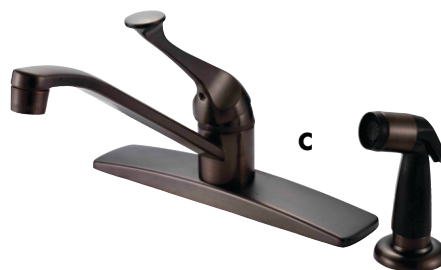

Single Handle Kitchen Faucet with Spray

Finish	Item Number	Pack
(A) Chrome	12-5802	12/ea
(B) Satin Nickel	12-3099	12/ea
(C) Classic Bronze	12-2917	12/ea

- Single handle kitchen faucet has external - spray with chrome and black handle.
- 8" center faucet has washerless valve.
- Plastic Hybrid copper waterways.
- Faucet can be used with or without- spray by using shut-off cap included.
- Max counter top depth 27 mm.
- ADA Compliant.
- Replacement cartridge *45-2243.