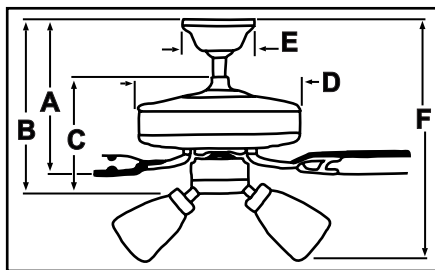

Fan Specifications

Series	Size	Light Kit	# of Bulbs	No. of Blades				Sizing (See Diagram)						Net Weight/ LBS	Gross PKD
				3	4	5	6	A	B	C	D	E	F		
Aegean	42"	Y	1	X				5.6"	8"	8"	9.4"	9"	12.2"	8.80	9.90
Arcadia	30"	Y	1			X		6.5"	8"	8"	9.5"	9"	12.2"	11.00	12.10
Bermuda	52"	Y	3		X			6.4"	8.2"	8.2"	11"	11"	14"	15.18	16.28
Caribbean	56"	N	0	X				16.6"	18.4"	6.6"	7.6"	5.7"	18.4"	11.89	13.48
Dover	52"	Y	2		X			10.5"	12.5"	8"	11"	5.1"	18.5"	16.80	17.90
Horizon	48"	N	1			X		12.2"			6.9"	5.2"	17"	16.50	17.60
Jamaica	52"	Y	2	X				10.5"	12.5"	8"	11"	5.1"	17"	16.50	17.60
Jupiter	52"	Y	2		X			6.1"	7.5"	7.5"	11.4"	11"	12.4"	15.70	17.38
Monterey	30"	Y	1			X		10"	12.3"	7"	6.8"	5.1"	15"	11.20	12.10
Palladium	52"	Y	3		X			10.5"	12.8"	8"	11"	5.1"	17.5"	15.40	17.60
Riverchase	52"	N	2		X			11.875"		10.25"	10.25"	5.25"	16.5"	16.30	18.50
Santa Fe	52"	N	2	X				12"	13.5"	7.25"	10.375"	5.125"	17.5"	18.70	21.12
Trinidad	42"	Y	1	X				6.5"	8"	8"	9.6"	9.6"	12.2"	9.79	10.89
Tuscany	52"	Y	2		X			12"	13"	8.5"	12.3"	5.1"	19"	16.50	18.70
Wyndham	42"	Y	2		X			11.2"	12.7"	8"	9.5"	5.1"	18.2"	11.00	12.76

All dimensions are approximate.