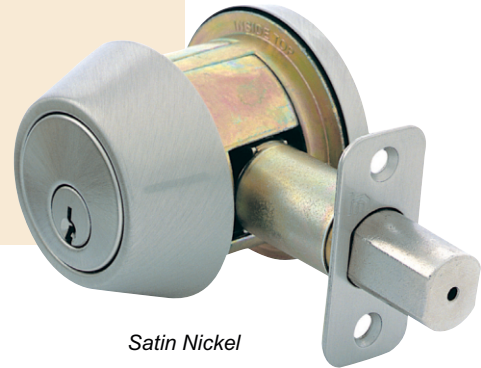

Ultimate Security Grade 2 - Deadbolts

Single Cylinder Deadbolts Boxed

Item Description	Finish	Item Number	Pack
Single Cylinder Deadbolt	Classic Bronze	38-2333	3/ea
Single Cylinder Deadbolt	Polished Brass	38-2317	3/ea
Single Cylinder Deadbolt	Satin Nickel	38-2325	3/ea

- Includes 4 way adjustable backset.
- Backset has hardened steel reinforced pin.
- Backset has full 1" throw for security.
- Heavy duty steel anti-pick shield.
- Two oversized keys provided.
- Keyed 3 alike.
- Meets ANSI A156.2 Grade 2 Specs.
- Packaging: View Box.
- KW-1 keyway.

Satin Nickel