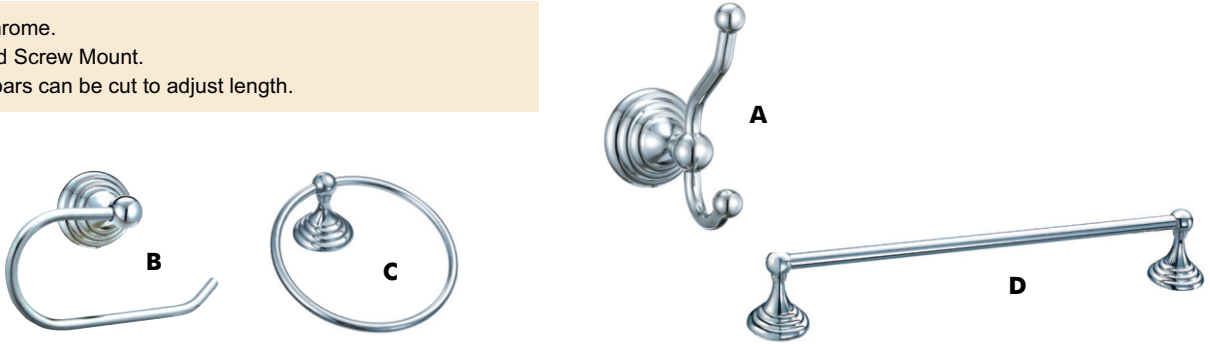

Bathroom Hardware Collection

Stockton Collection Chrome Bath Accessories

	Description	Overall Length	Overall Width	Projection	Item Number	Pack
A	Double Robe Hook	2.48"	5.17"	4.35"	11-1454	6/cg
B	Toilet Paper Holder	6.49"	4.28"	2.85"	11-1782	6/cg
C	Towel Ring	7.09"	8.12"	2.85"	11-2024	6/cg
D	24" Towel Bar	26.48"	2.48"	3.28"	11-1119	6/cg

- Finish: Chrome.
- Concealed Screw Mount.
- All towel bars can be cut to adjust length.