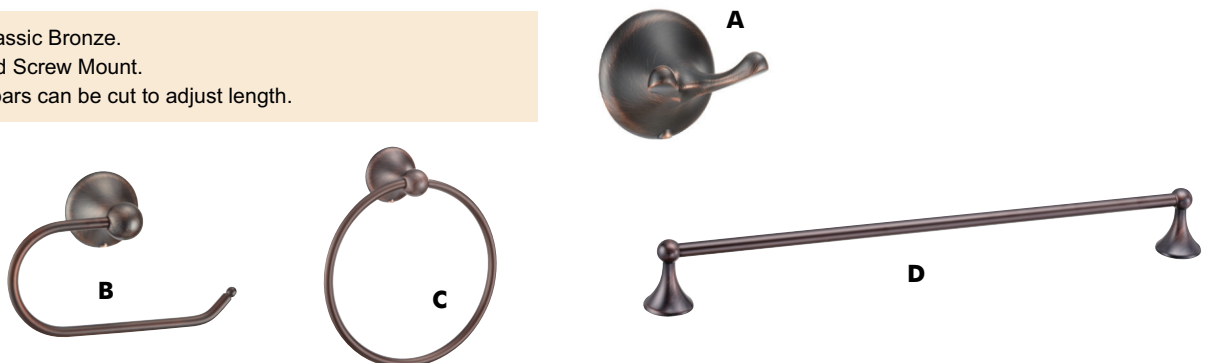

Newport Collection Classic Bronze Bath Accessories

	Description	Overall Length	Overall Width	Projection	Item Number	Pack
A	Double Robe Hook	2.17"	2.17"	2.17"	10-9239	6/cg
B	Toilet Paper Holder	6.50"	4.10"	2.49"	10-9567	6/cg
C	Towel Ring	7.09"	7.95"	2.49"	10-9802	6/cg
D	24" Towel Bar	26.14"	2.17"	3.08"	10-8997	6/cg

- Finish: Classic Bronze.
- Concealed Screw Mount.
- All towel bars can be cut to adjust length.