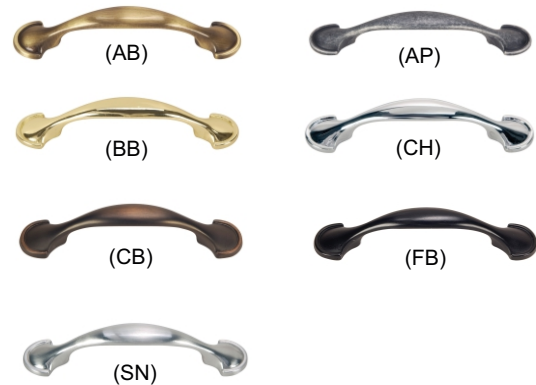

Colonial Pull 3" center to center

Item Number	Finish
64-3049	Antique Brass

- Zinc alloy.
- Die cast.
- Screws included.
- Each piece is poly bagged.
- Pack 25/ Bags per carton.

Floral Pull 3" center to center

Item Number	Finish
64-3064	Antique Brass

- Zinc alloy.
- Die cast.
- Screws included.
- Each piece is poly bagged.
- Pack 25/ Bags per carton.