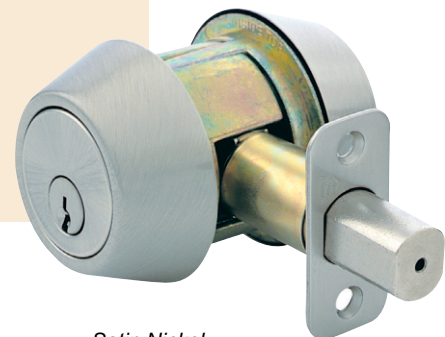

Satin Nickel