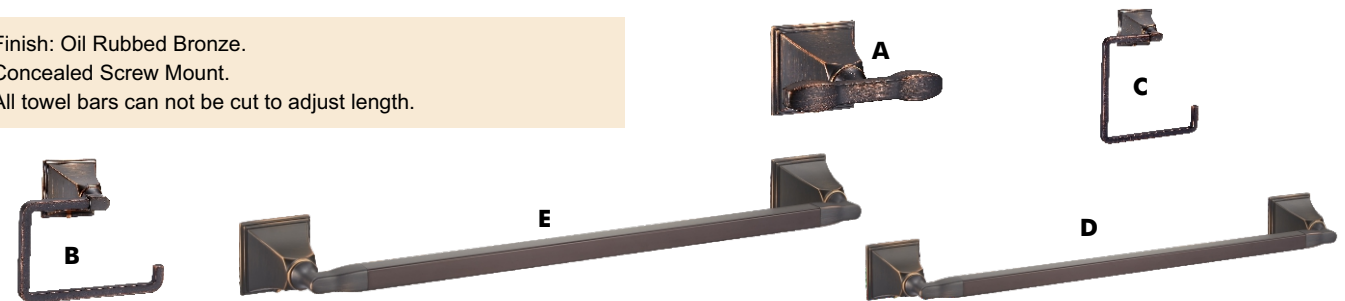

Monterey Bay Collection Oil Rubbed Bronze Bath Accessories

	Description	Overall Length	Overall Width	Projection	Item Number	Pack
A	Robe Hook	3.74"	2.13"	3.15"	22-0842	6/cg
B	Toilet Paper Holder	5.51"	4.43"	3.07"	22-0927	6/cg
C	Towel Ring	6.79"	5.91"	3.07"	22-3324	6/cg
D	18" Towel Bar	20.13"	2.13"	3.15"	22-0682	6/cg
E	24" Towel Bar	26.13"	2.13"	3.15"	22-0767	6/cg

- Finish: Oil Rubbed Bronze.
- Concealed Screw Mount.
- All towel bars can not be cut to adjust length.