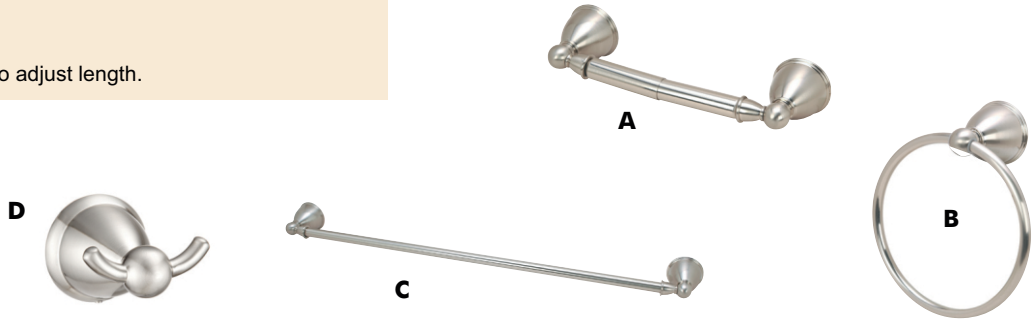

- Finish: Satin Nickel.
- Concealed Screw Mount.
- All towel bars can be cut to adjust length.

Stockton Collection Classic Bronze Bath Accessories

	Description	Overall Length	Overall Width	Projection	Item Number	Pack
A	Double Robe Hook	2.48"	5.17"	4.35"	11-1607	6/cg
B	Toilet Paper Holder	6.49"	4.28"	2.85"	11-1942	6/cg
C	Towel Ring	7.09"	8.12"	2.85"	11-2284	6/cg
D	24" Towel Bar	26.48"	2.48"	3.28"	11-1379	6/cg

- Finish: Classic Bronze.
- Concealed Screw Mount.
- All towel bars can be cut to adjust length.

Bathroom Hardware Collection

Highland Collection Satin Nickel Bath Accessories

	Description	Overall Length	Overall Width	Projection	Item Number	Pack
A	Toilet Paper Holder	10.49"	2.20"	3.13"	38-7829	6/cg
B	Towel Ring	5.91"	6.79"	2.86"	38-7811	6/cg
C	24" Towel Bar	26.20"	2.20"	3.13"	38-7571	6/cg
D	Robe Hook	2.68"	2.20"	2.87"	11-2369	6/cg

- Finish: Satin Nickel.
- Concealed Screw Mount.
- All towel bars can be cut to adjust length.

Highland Collection Classic Bronze Bath Accessories

	Description	Overall Length	Overall Width	Projection	Item Number	Pack
A	Toilet Paper Holder	10.49"	2.20"	3.13"	38-7555	6/cg
B	Towel Ring	5.91"	6.79"	2.86"	38-7548	6/cg
C	24" Towel Bar	26.20"	2.20"	3.13"	38-7530	6/cg
D	Robe Hook	2.68"	2.20"	2.87"	11-2444	6/cg