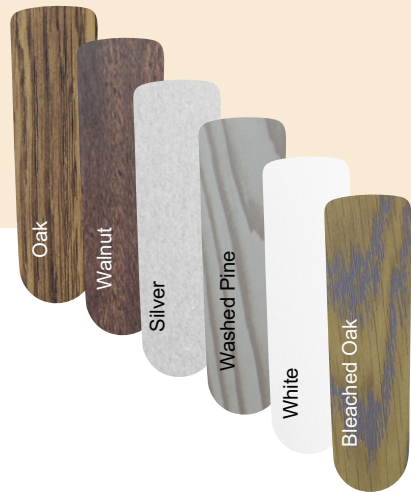

Ceiling Fans

Bermuda Series 52" Flush Mount Ceiling Fans

	Blade color	Body color	Item Number	Pack
A	Oak/Walnut	Antique Brass	41-5885	1/ea
B	Oak/Walnut	Bright Brass	41-5869	1/ea
C	Silver/Washed Pine	Satin Nickel	41-5893	1/ea
D	White/Bleached Oak	Gloss White	41-5877	1/ea

CEILING FANS

- 3 Frosted glass light kit.
- 5 Reversible blades.
- 3 Speed pull chain control.
- Reversible air flow for all year comfort.
- Cap included - may be installed with or without light kit.
- Uses 3 - 60W bulbs.
- Candelabra, E12 base.
- Bulbs not included.