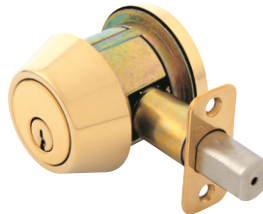

Polished Brass

DEADBOLTS

Double Cylinder Deadbolts Boxed

Item Description	Finish	Item Number	Pack
Double Cylinder Deadbolt	Classic Bronze	38-2473	3/ea
Double Cylinder Deadbolt	Polished Brass	38-2358	3/ea
Double Cylinder Deadbolt	Satin Nickel	38-2465	3/ea

- Includes 4 way adjustable backset.
- Backset has hardened steel reinforced pin.
- Backset has full 1" throw for security.
- Heavy duty steel anti-pick shield.
- Two oversized keys provided.
- Keyed 3 alike and includes 2 keys per lockset.
- Meets ANSI A156.2 Grade 2 Specs.
- Packaging: View Box.
- KW-1 keyway.