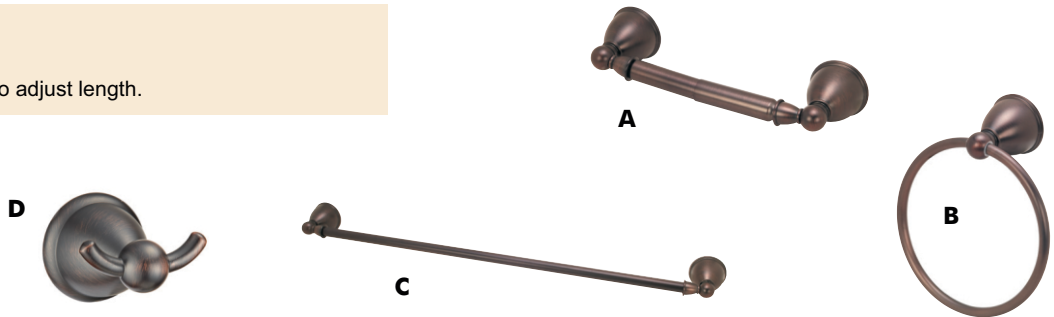

- Finish: Satin Nickel.
- Concealed Screw Mount.
- All towel bars can be cut to adjust length.

Stockton Collection Classic Bronze Bath Accessories

	Description	Overall Length	Overall Width	Projection	Item Number	Pack
A	Double Robe Hook	2.48"	5.17"	4.35"	11-1607	6/cg
B	Toilet Paper Holder	6.49"	4.28"	2.85"	11-1942	6/cg
C	Towel Ring	7.09"	8.12"	2.85"	11-2284	6/cg
D	24" Towel Bar	26.48"	2.48"	3.28"	11-1379	6/cg

- Finish: Classic Bronze.
- Concealed Screw Mount.
- All towel bars can be cut to adjust length.

Bathroom Hardware Collection

Highland Collection Satin Nickel Bath Accessories

	Description	Overall Length	Overall Width	Projection	Item Number	Pack
A	Toilet Paper Holder	10.49"	2.20"	3.13"	38-7829	6/cg
B	Towel Ring	5.91"	6.79"	2.86"	38-7811	6/cg
C	24" Towel Bar	26.20"	2.20"	3.13"	38-7571	6/cg
D	Robe Hook	2.68"	2.20"	2.87"	11-2369	6/cg

- Finish: Satin Nickel.
- Concealed Screw Mount.
- All towel bars can be cut to adjust length.

Highland Collection Classic Bronze Bath Accessories

	Description	Overall Length	Overall Width	Projection	Item Number	Pack
A	Toilet Paper Holder	10.49"	2.20"	3.13"	38-7555	6/cg
B	Towel Ring	5.91"	6.79"	2.86"	38-7548	6/cg
C	24" Towel Bar	26.20"	2.20"	3.13"	38-7530	6/cg
D	Robe Hook	2.68"	2.20"	2.87"	11-2444	6/cg

- Finish: Classic Bronze.
- Concealed Screw Mount.
- All towel bars can be cut to adjust length.

Bathroom Hardware Collection

Sunset Collection Chrome Bath Accessories

	Description	Overall Length	Overall Width	Projection	Item Number	Pack
A	Double Robe Hook	2.44"	1.50"	1.48"	17-6750	6/cg
B	Toilet Paper Holder	8.68"	1.81"	3.20"	17-6818	6/cg
C	Towel Ring	5.91"	6.44"	1.65"	17-6768	6/cg
D	18" Towel Bar	19.81"	1.81"	3.15"	17-6735	6/cg
E	24" Towel Bar	25.81"	1.81"	3.15"	17-6743	6/cg
F	4 Pc. Chrome Bath Set Set Includes 1 ea: 24" towel bar, toilet paper holder, towel ring and double robe hook.				68-9430	6/cg