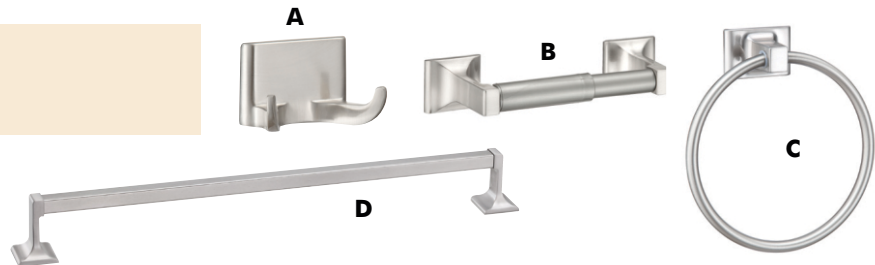

Sunset Collection Satin Nickel Bath Accessories

	Description	Overall Length	Overall Width	Projection	Item Number	Pack
A	Double Robe Hook	2.44"	1.50"	1.48"	68-9448	6/cg
B	Toilet Paper Holder	8.68"	1.81"	3.20"	68-9455	6/cg
C	Towel Ring	5.91"	6.44"	1.65"	68-9463	6/cg
D	24" Towel Bar	25.81"	1.81"	3.15"	68-9489	6/cg
E	4 Pc. Satin Nickel Bath Set Set Includes 1 ea: 24" towel bar, toilet paper holder, towel ring and double hook.				68-9497	6/cg

- Finish: Satin Nickel.
- Concealed Screw Mount.
- All towel bars can be cut to adjust length.