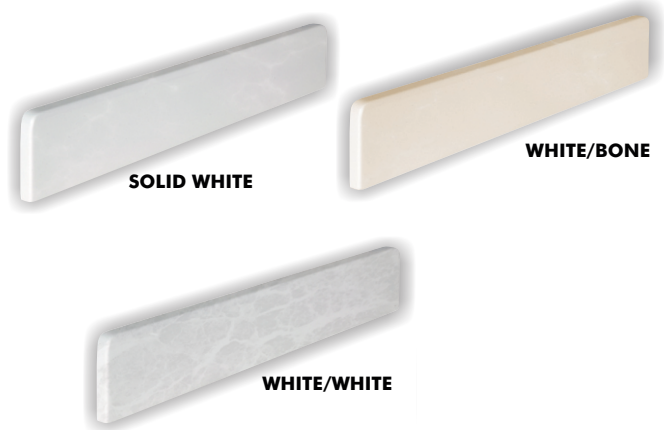

Side Splashes

18-13/16" x 3-3/8" Cultured Marble Side Splashes

Color	Type	Item Number	Pack
Solid White	Left Hand	42-7872	1/ea
Solid White	Right Hand	42-7914	1/ea
White/Bone	Left Hand	41-9564	1/ea
White/Bone	Right Hand	41-9572	1/ea
White/White	Left Hand	41-9549	1/ea
White/White	Right Hand	41-9556	1/ea

- Classic Design.
- Fits 19" vanity top.
- For vanities/sinks.

21-5/16" x 3-7/8" Cultured Marble Reversible Side Splashes

Color	Item Number	Pack
Solid White	42-7948	1/ea
White/Bone	41-9598	1/ea
White/White	41-9580	1/ea
Solid Bone	16-9530	1/ea
Mexican Sand	17-0925	1/ea

- Classic Design.
- Fits 22" vanity top.
- Reversible.
- For vanities/sinks.