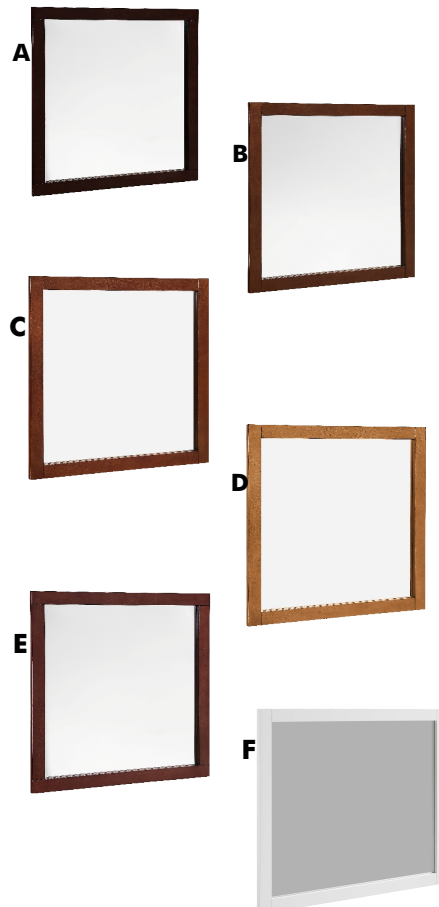

(B) Tobacco Mirror Collection

Size	Item Number	Pack
24" x 30"	22-6622	1/ea
30" x 30"	22-7049	1/ea
36" x 30"	22-7469	1/ea

- Finish: Tobacco.
- Frame made of MDF fiber board.
- 1" Thick frame.
- Mirror is 4mm thick.
- Wood screws and anchors included.
- Keyhole hangers on frame.

(C) Chestnut Mirror Collection

Size	Item Number	Pack
24" x 30"	22-6707	1/ea
30" x 30"	22-7124	1/ea
36" x 30"	22-7537	1/ea

- Finish: Chestnut.
- Frame made of MDF fiber board.
- 1" Thick frame.
- Mirror is 4mm thick.
- Wood screws and anchors included.
- Keyhole hangers on frame.

(D) Honey Birch Mirror Collection

Size	Item Number	Pack
24" x 30"	22-6882	1/ea
30" x 30"	22-7209	1/ea
36" x 30"	22-7612	1/ea

- Finish: Honey Birch.
- Frame made of MDF fiber board.
- 1" Thick frame.
- Mirror is 4mm thick.
- Wood screws and anchors included.
- Keyhole hangers on frame.

(E) Warm Walnut Mirror Collection

Size	Item Number	Pack
24" x 30"	22-8862	1/ea
30" x 30"	22-8947	1/ea
36" x 30"	22-9029	1/ea

- Finish: Warm Walnut.
- Frame made of MDF fiber board.
- 1" Thick frame.
- Mirror is 4mm thick.
- Wood screws and anchors included.
- Keyhole hangers on frame.

(F) White Mirror Collection

Size	Item Number	Pack
24" x 30"	23-1084	1/ea
30" x 30"	23-1169	1/ea
36" x 30"	23-1244	1/ea

- Finish: White.
- Frame made of MDF fiber board.
- 1" Thick frame.
- Mirror is 4mm thick.
- Wood screws and anchors included.
- Keyhole hangers on frame.