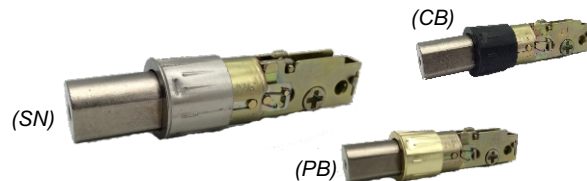

Deadbolt Latches

Finish	Item Number	Pack
Satin Nickel	21-8702	1/ea
Polished Brass	21-8627	1/ea
Classic Bronze	21-8887	1/ea