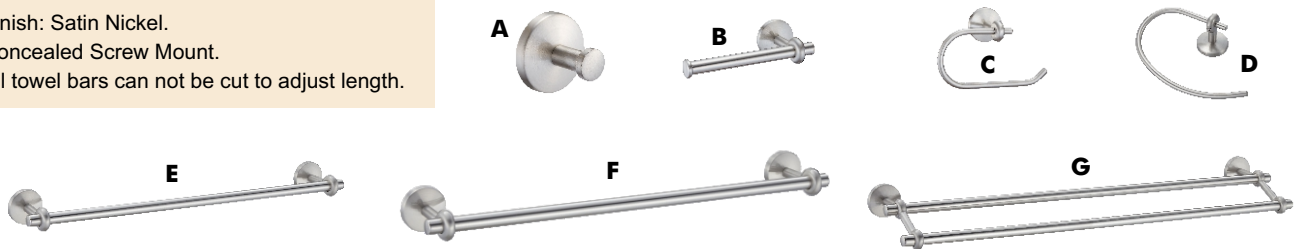

Santa Rosa Collection Satin Nickel Bath Accessories

	Description	Overall Length	Overall Width	Projection	Item Number	Pack
A	Robe Hook	1.97"	1.97"	1.57"	22-2174	6/cg
B	Toilet Paper Holder - Bar	6.46"	1.97"	2.95"	22-2259	6/cg
C	Toilet Paper Holder - Curved	6.38"	4.02"	2.44"	22-2334	6/cg
D	Towel Ring	7.68"	5.31"	2.44"	22-2419	6/cg
E	18" Towel Bar	19.96"	1.97"	2.95"	22-1917	6/cg
F	24" Towel Bar	25.98"	1.97"	2.95"	22-1832	6/cg
G	24" Towel Bar - Double	25.98"	2.64"	5.24"	22-2099	6/cg

- Finish: Satin Nickel.
- Concealed Screw Mount.
- All towel bars can not be cut to adjust length.