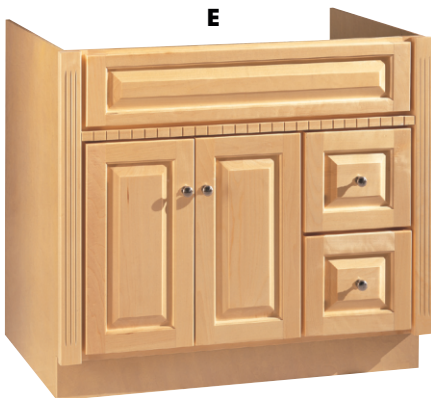

Vanity Collection

Maplewood Collection Bath/Linen Cabinets

Size	Description	Item Number	Pack
A) Easy Assembly 24" x 21" x 31-1/2"	1 Door - 2 Drawer	41-9994	1/ea
B) Easy Assembly 24" x 21" x 31-1/2"	2 Door	41-9986	1/ea
C) Easy Assembly 30" x 21" x 31-1/2"	1 Door - 2 Drawer	42-0018	1/ea
D) Easy Assembly 30" x 21" x 31-1/2"	2 Door	42-0000	1/ea
E) Easy Assembly 36" x 21" x 31-1/2"	2 Door - 2 Drawer	42-0026	1/ea
F) Easy Assembly 48" x 21" x 31-1/2"	2 Door - 4 Drawer	42-0034	1/ea
G) Easy Assembly 60" x 21" x 31-1/2"	2 Door - 4 Drawer	58-5844	1/ea

- Finish: Light Maple.
- Protective poly finish.
- Hardwood frames, doors and drawer fronts.
- Birch veneer over plywood sides.
- Dual drawer guides for superior strength and glide.
- Satin Nickel hardware.
- Self closing hinges.
- Birch finish laminated interiors.
- Cam lock construction, easy assembly.

VANITY COLLECTION

Maplewood Vanity Wall Filler Strip

18-9675 Pack 1/ea

- Dimensions: 33" x 3" x 1-1/2"
- Finish: Light Maple.
- Used for connecting multiple vanities together.
- Each filler strip has 4 pre-mounted tack-bar on the back.
- Pre-drilled for installation.
- Screws included.