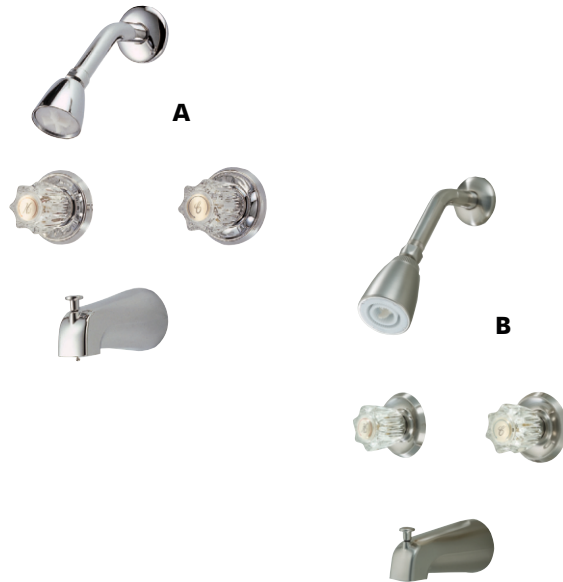

Tub/Shower Mixer

Washerless Two Handle Tub/Shower Mixer

Finish	Item Number	Pack
(A) Chrome	12-6069	6/ea
(B) Satin Nickel	12-3259	6/ea

- Solid brass waterways.
- Washerless design with acrylic handles.
- Convertible - can be used as a shower or as tub faucet only - plug included.
- Zinc tub spout.
- Replacement cartridge *19-5021.