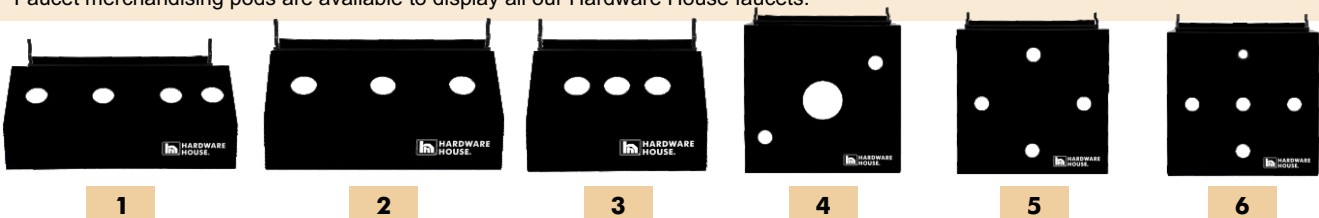

Black Faucet Pods

Item Number	Description	Pack	Width	Height	Depth
1. 22-9777	Kitchen Faucet Mount with Spray	1	13-1/2"	5-1/2"	6"
2. 22-9852	Kitchen Faucet Mount without Spray	1	11"	6"	6"
3. 22-9937	Lavatory Faucet Mount	1	9"	6"	6"
4. 23-0094	Tub/Shower Single Handle Faucet Mount	1	11"	11"	5"
5. 23-0179	Tub/Shower Two Handle Faucet Mount	1	11"	11"	5"
6. 23-0254	Tub/Shower Three Handle Faucet Mount	1	11"	11"	5"

Faucet merchandising pods are available to display all our Hardware House faucets.