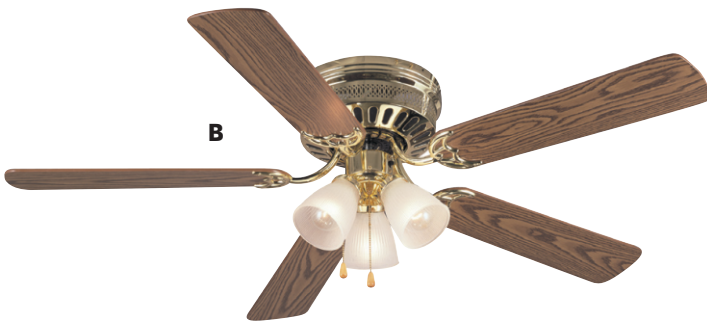

Ceiling Fans

Bermuda Series 52" Flush Mount Ceiling Fans

	Blade color	Body color	Item Number	Pack
A	Oak/Walnut	Antique Brass	41-5885	1/ea
B	Oak/Walnut	Bright Brass	41-5869	1/ea
C	Silver/Washed Pine	Satin Nickel	41-5893	1/ea
D	White/Bleached Oak	Gloss White	41-5877	1/ea

CEILING FANS

- 3 Frosted glass light kit.
- 5 Reversible blades.
- 3 Speed pull chain control.
- Reversible air flow for all year comfort.
- Cap included - may be installed with or without light kit.
- Uses 3 - 60W bulbs.
- Candelabra, E12 base.
- Bulbs not included.