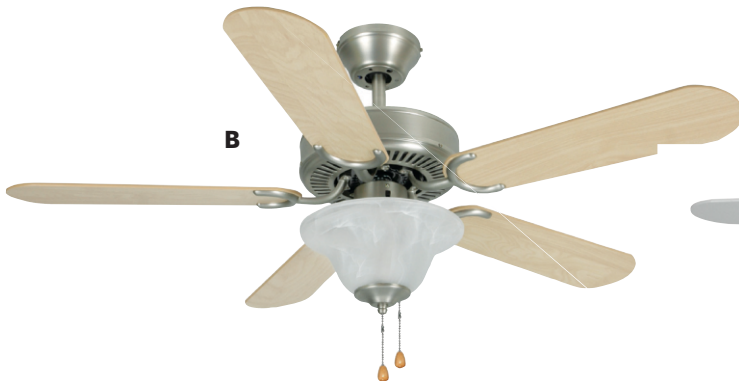

- 3 Frosted glass light kit.
- 5 Reversible blades.
- 3 Speed pull chain control.
- Reversible air flow for all year comfort.
- Versatile mounting bracket for standard, close-up or 30 degree vaulted ceiling.
- Cap included - may be installed with or without light kit.
- Uses 3 - 60W bulbs.
- Candelabra, E12 base.
- Bulbs included.
- 4" Down rod included.

CEILING FANS

- With Alabaster glass light kit.
- 5 Reversible blades.
- 3 Speed pull chain control.
- Reversible air flow for all year comfort.
- Versatile mounting bracket for standard, close-up or 30 degree vaulted ceiling.
- Cap included- may be installed with or without light kit.
- Uses 2 - 60W bulbs.
- Candelabra, E12 base.
- Bulbs included.
- 4" Down rod included.