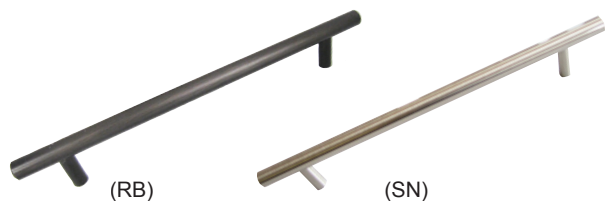

Round Bar Pull 7-1/2"

Item Number	Finish
15-5915	Oil Rubbed Bronze
15-5595	Satin Nickel

- Steel plated.
- Screws included.
- Pack 25/Bags per carton.