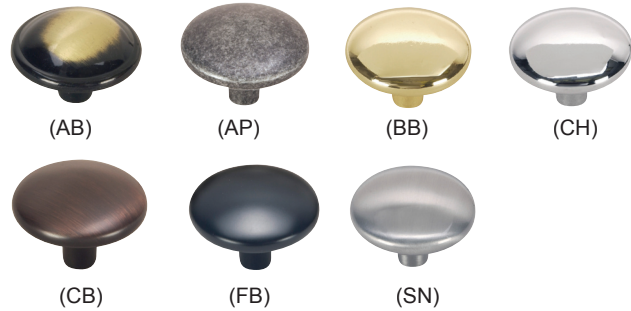

Cabinet Hardware - Basic Knobs

Round Cabinet Knob 1-1/4"

Item Number	Finish
59-9811	Antique Brass
59-9506	Antique Pewter
59-9852	Bright Brass
59-9894	Chrome
59-9548	Classic Bronze
59-9902	Flat Black
59-9597	Satin Nickel

- Zinc alloy.
- Die cast.
- Screws included.
- Each piece is poly bagged.
- Pack 25/Bags per carton.

Round Smooth Knob 1-3/16"

Item Number	Finish
14-5527	Satin Nickel
14-5602	Classic Bronze

- Zinc alloy.
- Die cast.
- Screws included.
- Each piece is poly bagged.
- Pack 25/Bags per carton.