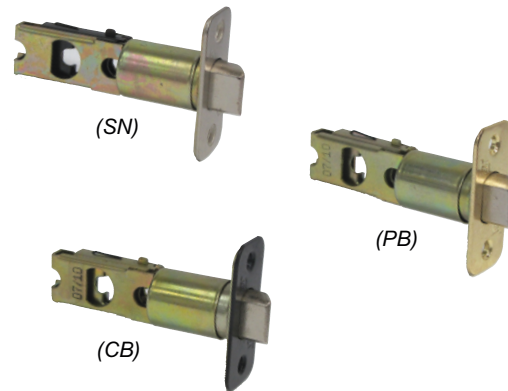

Deadbolt Latches

Finish	Item Number	Pack
Satin Nickel	14-7927	20/ea
Polished Brass	14-7767	20/ea
Classic Bronze	14-7842	20/ea

- Adjustable 2-3/8" - 2-3/4".
- For Hardware House® Locks.
- Round corner.
- Meets ANSI specs.
- For Grade 2 and Grade 3 locksets.