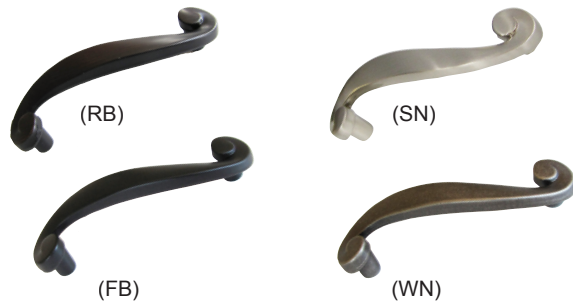

Cabinet Hardware - Decorative Pulls

Spiral Pull 3" center to center

Item Number	Finish
15-4017	Oil Rubbed Bronze
15-1207	Satin Nickel
15-8640	Flat Black
15-8565	Weathered Nickel

- Zinc alloy.
- Die cast.
- Screws included.
- Each piece is poly bagged.
- Pack 25/Bags per carton.