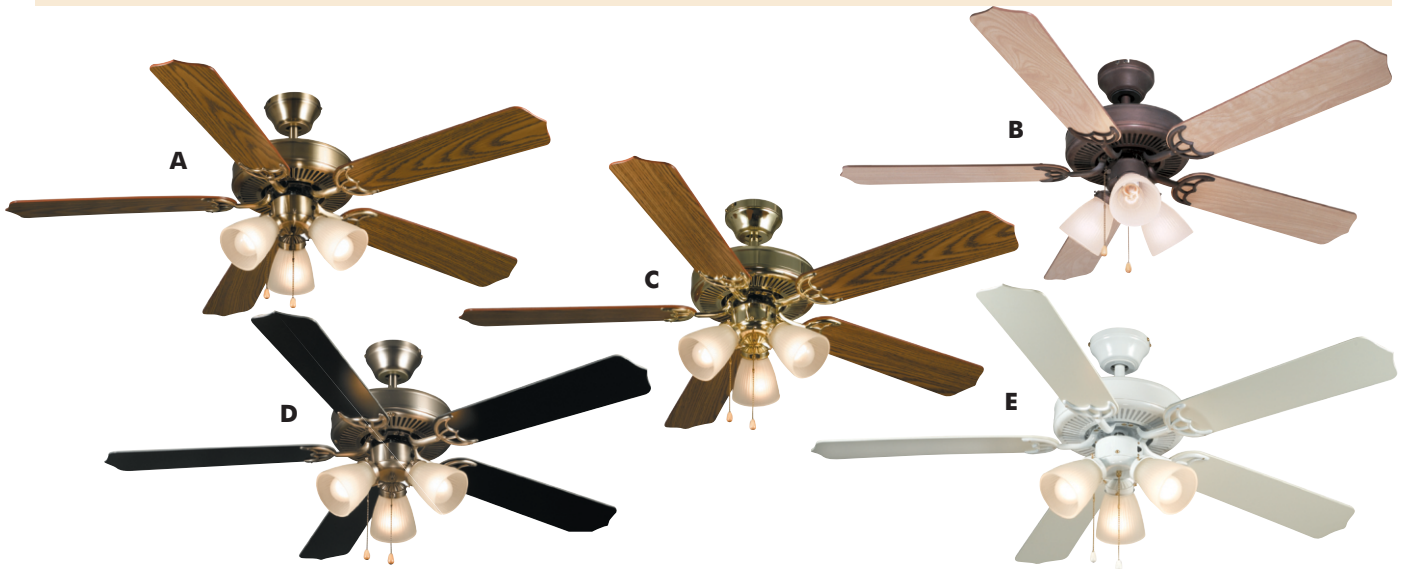

Palladium Series 52" Triple Mount Ceiling Fans

	Blade color	Body color	Item Number	Pack
A	Dark Oak/Beech Wood	Antique Brass	41-5927	1/ea
B	Light Maple/Cherry	Classic Bronze	41-5943	1/ea
C	Light Oak/Maple	Bright Brass	41-5901	1/ea
D	Silver/Black	Satin Nickel	41-5935	1/ea
E	White/Washed Pine	Gloss White	41-5919	1/ea

- 3 Frosted glass light kit.
- 5 Reversible blades.
- 3 Speed pull chain control.
- Reversible air flow for all year comfort.
- Versatile mounting bracket for standard, close-up or 30 degree vaulted ceiling.
- Cap included - may be installed with or without light kit.
- Uses 3 - 60W bulbs.
- Candelabra, E12 base.
- Bulbs included.
- 4" Down rod included.