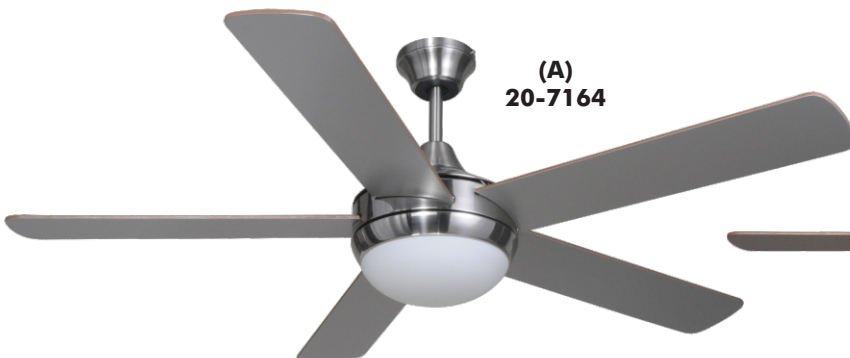

Ceiling Fans

Jupiter Series 52" Flush Mount Ceiling Fans

	Blade Color	Body Color	Item Number	Pack
A	Cherry/Light Maple	Satin Nickel	20-6907	1/ea
B	Cherry/Walnut	Oil Rubbed Bronze	20-7089	1/ea

- 5 Reversible blades.
- 3 Speed pull chain control.
- Reversible air flow for all year comfort.
- Uses 2 - 60W bulbs.
- Candelabra, E12 base.
- Bulbs not included.
- Light kit included.
- Cap included - may be installed with or without light kit.

CEILING FANS

Riverchase 52" Dual Mount Ceiling Fans

	Blade Color	Body Color	Item Number	Pack
A	Silver/Rosewood	Satin Nickel	20-7164	1/ea
B	Light Maple/Walnut	Oil Rubbed Bronze	20-7249	1/ea

- 5 Reversible blades.
- Remote control included.
- Reversible air flow for all year comfort.
- Uses 2 - 13W bulbs.
- GU 24 base.
- Bulbs not included.
- Integrated light kit included.
- 4" Down rod included.

Replacement Glass 23-5532