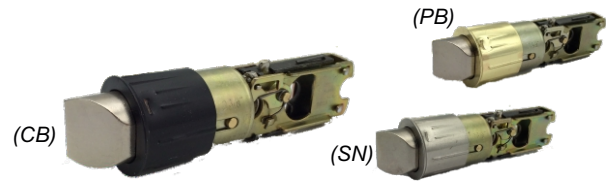

Interior Latches

Finish	Item Number	Pack
Satin Nickel	21-8474	1/ea
Polished Brass	21-8399	1/ea
Classic Bronze	21-8542	1/ea