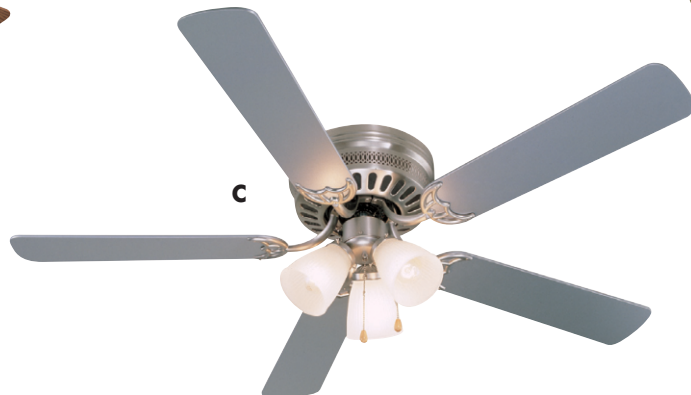

Ceiling Fans

Bermuda Series 52" Flush Mount Ceiling Fans

	Blade color	Body color	Item Number	Pack
A	Oak/Walnut	Antique Brass	41-5885	1/ea
B	Oak/Walnut	Bright Brass	41-5869	1/ea
C	Silver/Washed Pine	Satin Nickel	41-5893	1/ea
D	White/Bleached Oak	Gloss White	41-5877	1/ea

CEILING FANS

- 3 Frosted glass light kit.
- 5 Reversible blades.
- 3 Speed pull chain control.
- Reversible air flow for all year comfort.
- Cap included - may be installed with or without light kit.
- Uses 3 - 60W bulbs.
- Candelabra, E12 base.
- Bulbs not included.