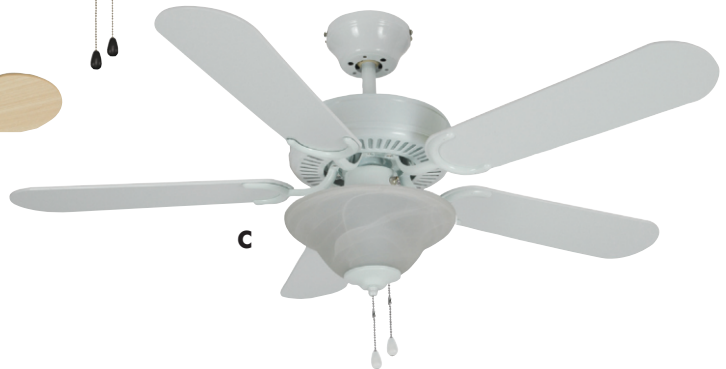

- 3 Frosted glass light kit.
- 5 Reversible blades.
- 3 Speed pull chain control.
- Reversible air flow for all year comfort.
- Versatile mounting bracket for standard, close-up or 30 degree vaulted ceiling.
- Cap included - may be installed with or without light kit.
- Uses 3 - 60W bulbs.
- Candelabra, E12 base.
- Bulbs included.
- 4" Down rod included.

CEILING FANS

- With Alabaster glass light kit.
- 5 Reversible blades.
- 3 Speed pull chain control.
- Reversible air flow for all year comfort.
- Versatile mounting bracket for standard, close-up or 30 degree vaulted ceiling.
- Cap included- may be installed with or without light kit.
- Uses 2 - 60W bulbs.
- Candelabra, E12 base.
- Bulbs included.
- 4" Down rod included.