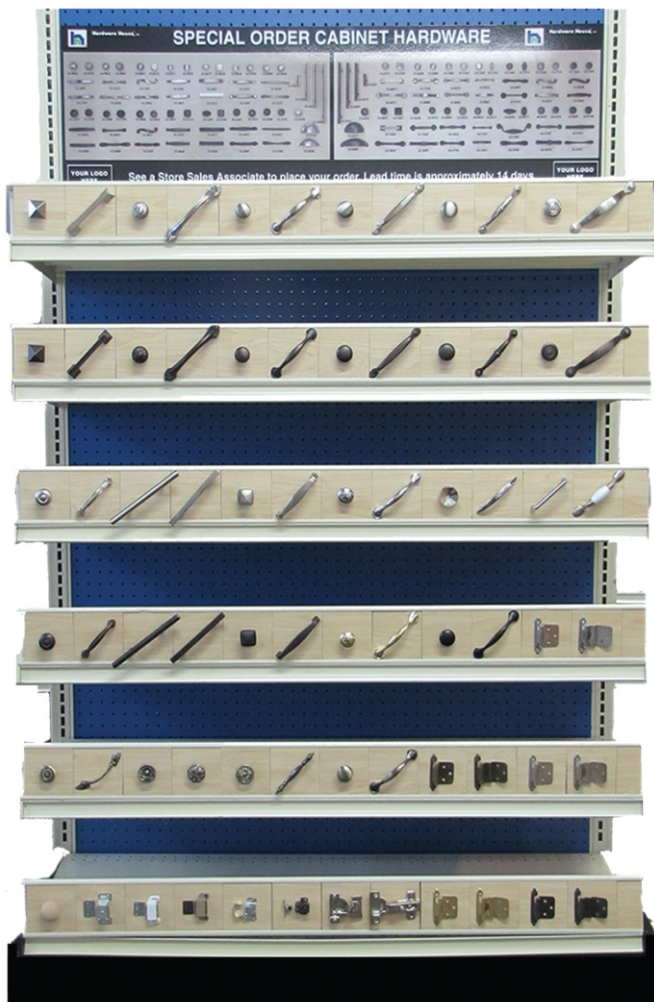

4Ft. Cabinet Hardware Plan-O-Gram