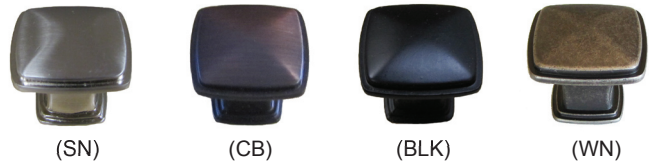

Cabinet Hardware - Decorative Knobs

Mushroom Square Knob 1-1/4"

Item Number	Finish
14-5039	Satin Nickel
14-5114	Classic Bronze
14-5299	Black
15-7650	Weathered Nickel

- Zinc alloy.
- Die cast.
- Screws included.
- Each piece is poly bagged.
- Pack 25/Bags per carton.