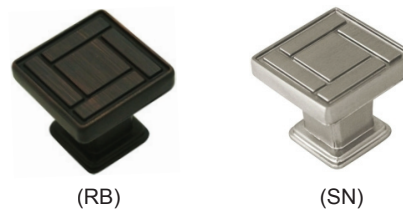

Harmon Square Knob 1-1/8"

Item Number	Finish
15-3362	Oil Rubbed Bronze
15-0545	Satin Nickel

- Zinc alloy.
- Die cast.
- Screws included.
- Each piece is poly bagged.
- Pack 25/Bags per carton.