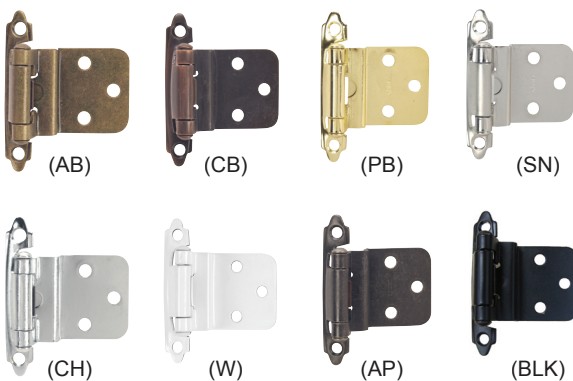

European Hinge - Frameless Concealed

64-2421

- Stamped and rolled steel.
- Full overlay.
- Screws included.
- Pack 1 hinge per bag/25 Bags per carton.
- 110 Degree opening, 2 way adjustable.

European Hinge - 2 Way Concealed

14-4469

- Stamped and rolled steel.
- 1/2" Overlay.
- 2 Way adjustable.
- Screws included.
- Pack 1 hinge per bag/25 Bags per carton.
- 105 Degree opening.