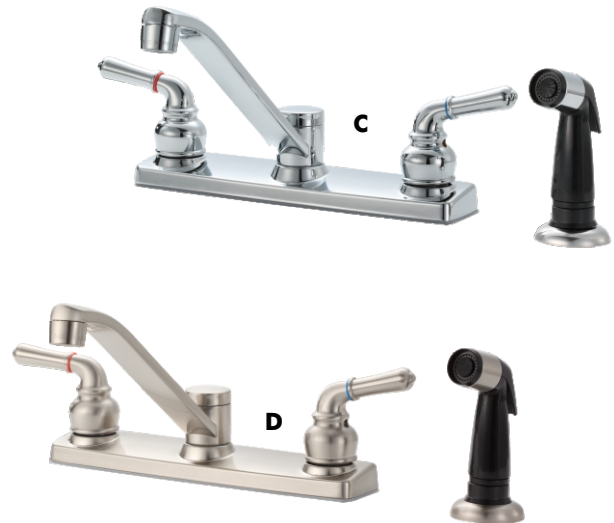

Bismark Series Two Handle Kitchen Faucet With Matching Spray

Finish	Item Number	Pack
(C) Chrome	12-4324	12/ea
(D) Satin Nickel	12-2757	12/ea
(E) Classic Bronze	12-2672	12/ea

- 8" center faucet with hi-rise goose neck spout.
- Use with or without matching external spray - by using shut-off cap included.
- Plastic lined Hybrid waterways with fused - threaded brass nipple connectors.
- Washerless valve.
- ADA Compliant.
- Max counter top depth 15 mm.
- Replacement cartridge *45-2250.

Kitchen Faucet Collection

Hi-Rise Two Handle Kitchen Faucet with Spray

Finish	Item Number	Pack
(A) Chrome	13-6877	12/ea
(B) Satin Nickel	13-6792	12/ea

- Two-handle kitchen faucet with spray.
- 8" center - high rise spout - wing handles.
- Washerless valve.
- Plastic lined Hybrid waterways with fused-threaded brass nipple connectors.
- Use with or without matching external spray - by using shut-off cap included.
- ADA Compliant.
- Max counter top depth 22 mm.
- Replacement cartridge *42-2250.

Two Handle Kitchen Faucet with Spray

Finish	Item Number	Pack
(C) Chrome	21-3752	12/ea
(D) Satin Nickel	21-3837	12/ea

- 8" centerset faucet features decorative handles.
- External spray with chrome/black handle.
- Plastic lined Hybrid waterways with fused - threaded brass nipple connectors.
- Washerless valve.
- Use with or without matching external spray - by using shut-off cap included.
- Max counter top depth 22 mm.
- Decorative handles.
- ADA Compliant.
- Replacement cartridge *42-2250.