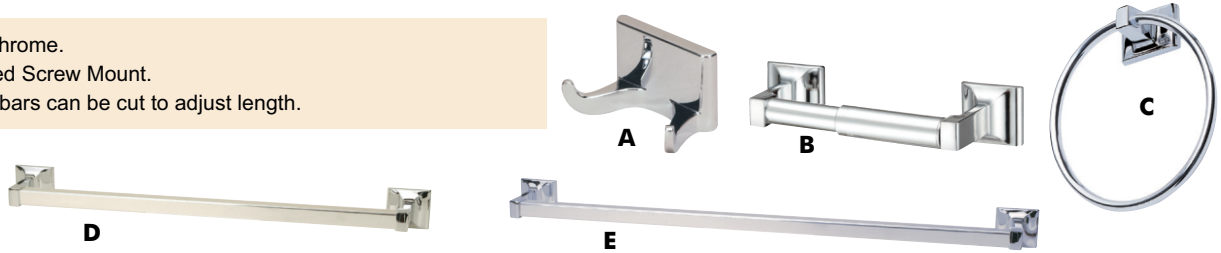

Bathroom Hardware Collection

Sunset Collection Chrome Bath Accessories

	Description	Overall Length	Overall Width	Projection	Item Number	Pack
A	Double Robe Hook	2.44"	1.50"	1.48"	17-6750	6/cg
B	Toilet Paper Holder	8.68"	1.81"	3.20"	17-6818	6/cg
C	Towel Ring	5.91"	6.44"	1.65"	17-6768	6/cg
D	18" Towel Bar	19.81"	1.81"	3.15"	17-6735	6/cg
E	24" Towel Bar	25.81"	1.81"	3.15"	17-6743	6/cg
F	4 Pc. Chrome Bath Set Set Includes 1 ea: 24" towel bar, toilet paper holder, towel ring and double robe hook.				68-9430	6/cg

- Finish: Chrome.
- Concealed Screw Mount.
- All towel bars can be cut to adjust length.