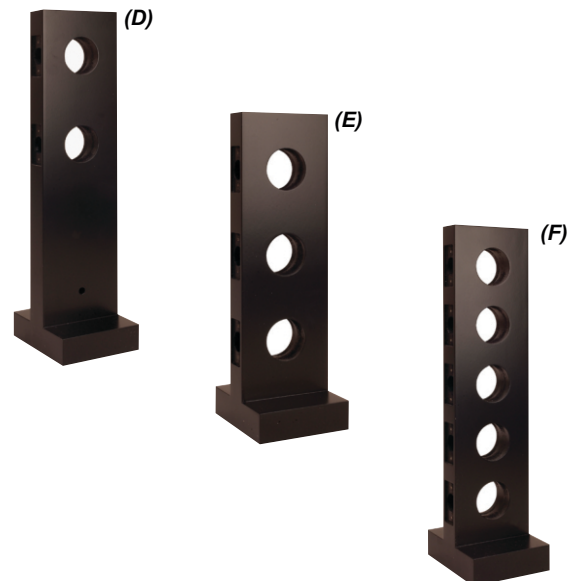

(F) Black 5-Hole Lock Mount

38-4826 Pack 1/ea

- Color: Black
- Made of Chinese Oak.
- For knobs, levers and deadbolts.
- Can be used with all Hardware House® locks.