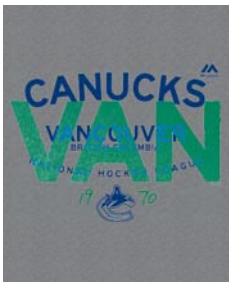

Vancouver Canucks
MFJC-663K-2GF-74U
Athletic Gray Heather/
White