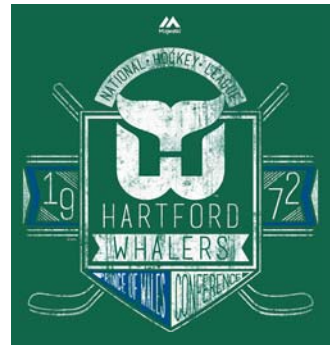

Hartford Whalers
MTP2-1314-VHW-73T
Kelly Green