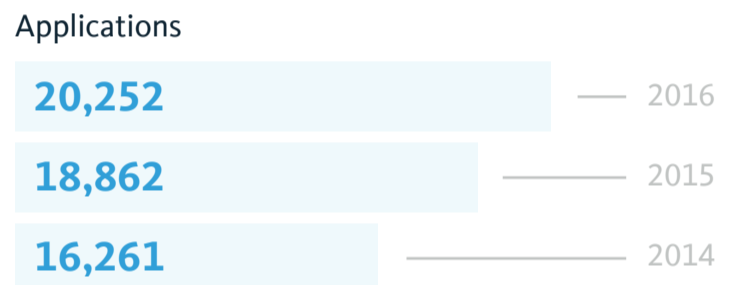

Admitted Student Profile*

GPA 3.4-3.9

ACT 19-27

SAT 1390-1750

*Ranges represent the middle 50% of admitted students.
Does not include referral pool.

Admit Rate by Applicant GPA*

*Does not include referral pool

Enrollment by Term

Top 5 Majors for First Year Applicants

Applications by Fall Term

Financial Aid

\$18,000 is the average gift aid offered to eligible UC Merced students

88% of UC Merced students received financial aid