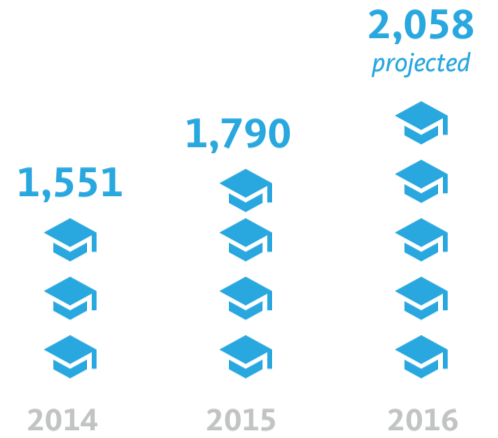

Admitted Student Profile*

GPA 3.4-3.9

ACT 19-27

SAT 1390-1750

*Ranges represent the middle 50% of admitted students.
Does not include referral pool.

Admit Rate by Applicant GPA*

*Does not include referral pool

Enrollment by Term

Top 5 Majors for First Year Applicants

Applications by Fall Term

Financial Aid

\$18,000 is the average gift aid offered to eligible UC Merced students

88% of UC Merced students received financial aid