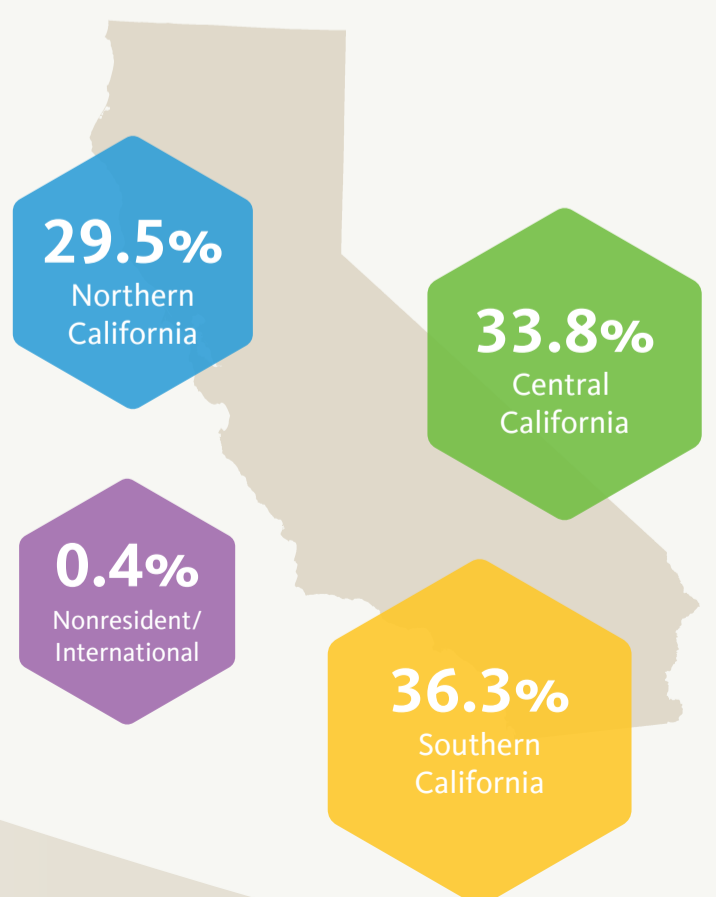

**UNDERGRADUATE CAMPUS PROFILE
2015-2016**

Cultural Richness*

*Percentages are rounded

Did You Know?

UC Merced ranked No. 8 in Washington Monthly's "Best Bang for the Buck: Western Colleges"

Geographic Origin of Students

Apply to UC Merced at
universityofcalifornia.edu/apply