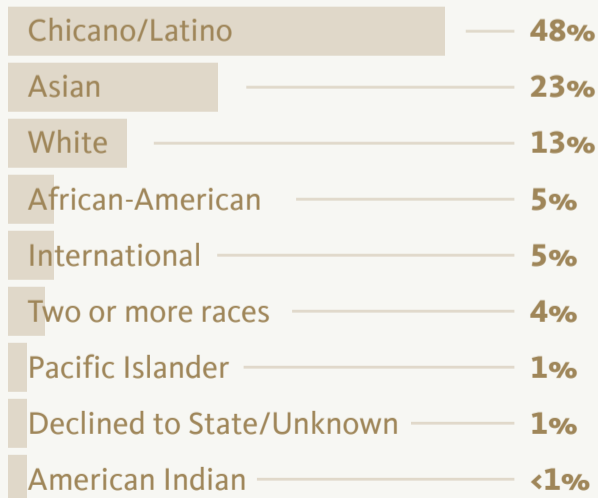

Enrollment by Term

Top 5 Majors for First Year Applicants

Applications by Fall Term

Financial Aid

\$18,000 is the average gift aid offered to eligible UC Merced students

88% of UC Merced students received financial aid

**UNDERGRADUATE CAMPUS PROFILE
2015-2016**

Cultural Richness*

*Percentages are rounded

Did You Know?

UC Merced ranked No. 8 in Washington Monthly's "Best Bang for the Buck: Western Colleges"

Geographic Origin of Students