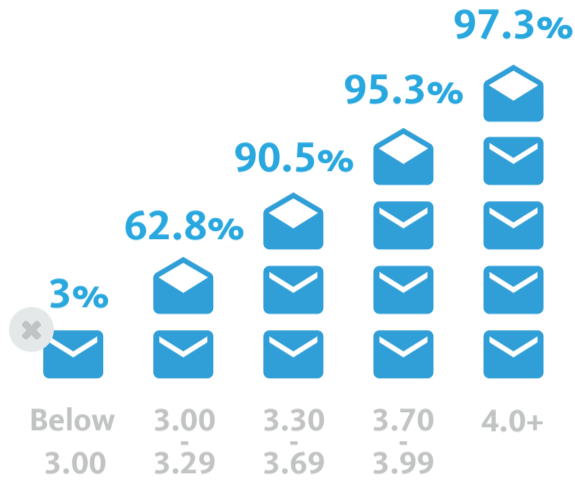

Admitted Student Profile*

GPA 3.4-3.9

ACT 19-27

SAT 1390-1750

*Ranges represent the middle 50% of admitted students.
Does not include referral pool.

Admit Rate by Applicant GPA*

*Does not include referral pool

Enrollment by Term

Top 5 Majors for First Year Applicants

Applications by Fall Term

Financial Aid

\$18,000 is the average gift aid offered to eligible UC Merced students

88% of UC Merced students received financial aid