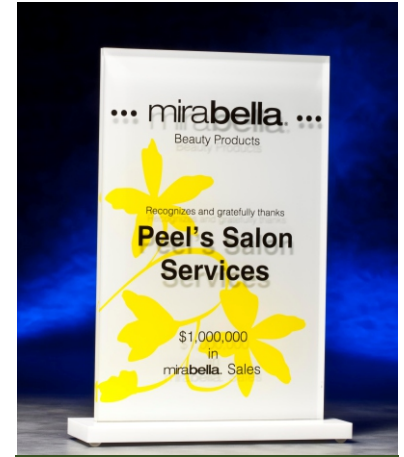

IAWARD

IAWARD

11" | IAWA11

SIZES: 11"
THICKNESS: 3/8" TOP, 1/2" BASE
COLORS: WHITE WITH GREEN PRINT,
WHITE WITH YELLOW PRINT