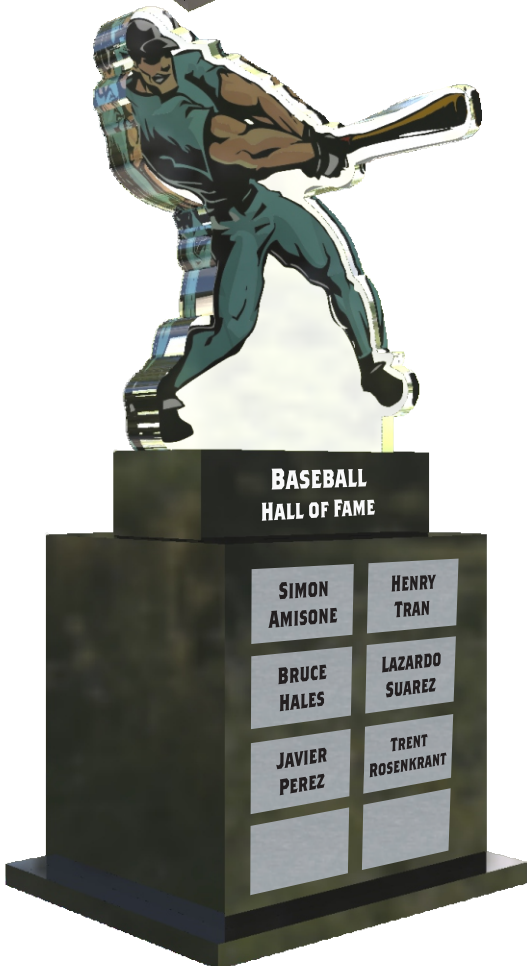

4 OR MORE COMPONENT CUSTOM AWARD
SIZES: 10"-18" TALL
FULL COR OR LASER IMPRINT ON
MULTIPLE SURFACES

LOGOCUT
SERIES 400

FINELY CRAFTED AWARDS AND PLAQUES
Stillwater

Stillwater

FINELY CRAFTED AWARDS AND PLAQUES