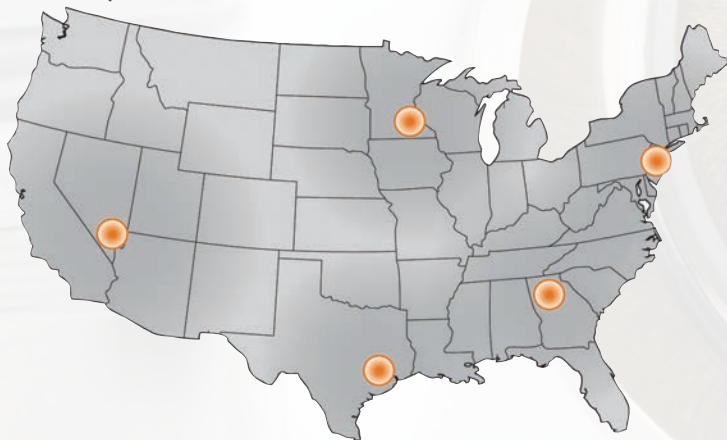

LAPP GROUP

ETHERLINE®

Innovative and durable electrical connectivity solutions that keep industries up and running.

Extensive resources to help your business move forward.

Established in Germany in the 1950's and the US in 1976, Lapp Group NA has its North American headquarters located in a 130,000 square foot facility in Florham Park, New Jersey. This location also houses our state-of-the-art cable manufacturing plant, Lapp Cable Works. Our in-house testing lab which is unique in the industry is a member of the UL Client Data Program. Lapp Group's domestic manufacturing and coast-to-coast network of logistics centers allow us to provide greater inventory, flexibility, and the ability to deliver products quickly. And, our North American R&D team can develop custom cable products that meet virtually any need and application.