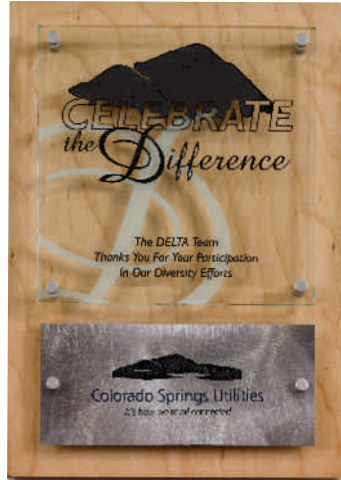

ALUMIT

ALUMIT 10X14" PLAL14AJ
SIZES: 10X14"
ACCENT SWIRL ALUMINUM
NATURAL MAPLE BACK
FRONT 3/8" JADE ACRYLIC