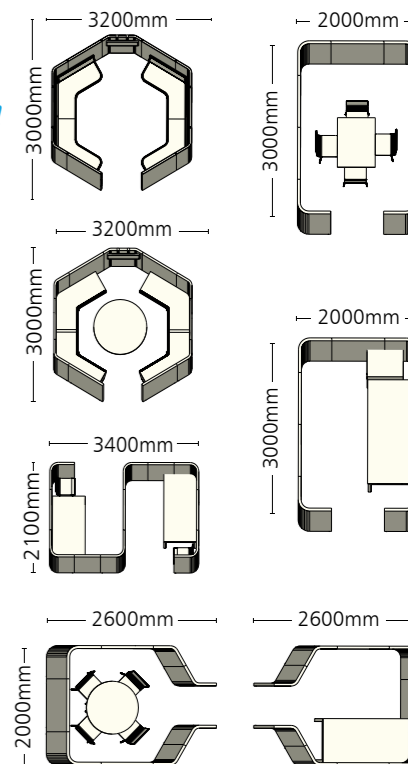

Network High Setting

The High Back creates a space within a space

- 1150h x 3900w x 3150d
- Modular setting combines straight & curved units
- Contoured back for comfort
- High density foam
- Huge range of configurations

Wide colour range made to order

NEW PRODUCT

Price On Application
NTH400

Example Network Configurations

Network Low Setting

Modular Design! Choose any combination of bookcases & bar tables

- 800h x 3900w x 3150d
- Modular setting combines straight & curved units
- Contoured back for comfort
- High density foam
- Huge range of configurations

Wide colour range made to order

NEW PRODUCT

Price On Application
NTL400

Network Crescent Lounge Setting

Can be made to any radius & length. Made to suit your space!

Price On Application
NTC400

NEW PRODUCT

Space for up to 30 students!

Up to 16 Students can work at the rear tables
7500mm

- 800h x 7500w x 2200d
- Contoured back for comfort
- High density foam

Wide colour range made to order

Habitat Setting

$11,149
HBS400

NEW PRODUCT

Modular design! Combine with meeting tables, desks, bench seating and more!

- 1800mm high walls other heights available
- Strong steel frame
- 3 layers of Acoustic Foam
- Huge range of configurations

Wide fabric range made to order

Chairs not included*

Example Habitat Configurations

3 layers of Acoustic Foam with Acoustic Fabric top layer!

Endless Range of Configurations!

$13,499
HBH400

NEW PRODUCT

TV not included*

Adapt Setting

$2395
ADL400

NEW PRODUCT

Unique design with endless configuration possibilities

- 420mm high seat
- High density foam
- Comfortable for work & relaxation

Century fabric range made to order

Unique Modular Design Rearrange to suit your space!

Example Adapt Configurations