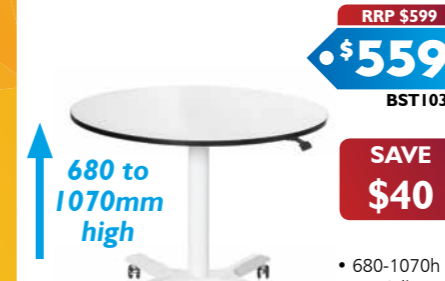

Boost Sit-Stand

RRP $599
•$559
BST103

680 to 1070mm high

White base. Wide range of top colours available made to order

SAVE $40

- 680-1070h x 750dia
- Powdercoated steel base
- Gas lift height adjustment
- Castors