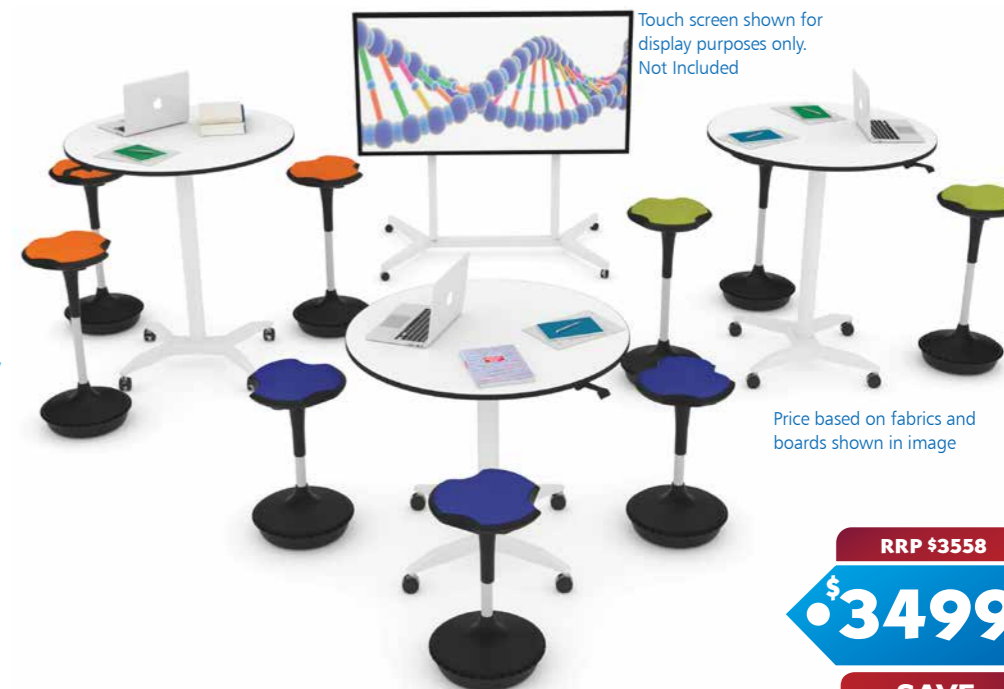

RRP \$5199

\$5099

SAVE \$100

CLL410

Activate Collaborate Zone

Activate Collaborate Zone aims to activate student's minds and bodies with active seating.

When students become active listeners and learners it is easier for them to interact with one another to devise new ideas, collaborate and engage in the space.