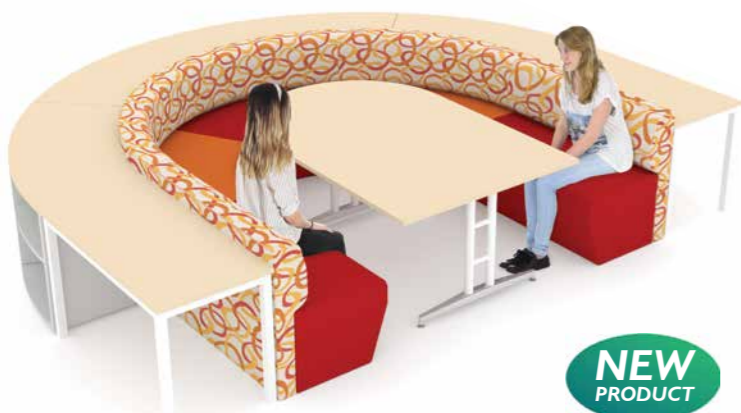

Wide colour range made to order

NEW PRODUCT

Price On Application
NTH400

Example Network Configurations

Network Low Setting

Modular Design! Choose any combination of bookcases & bar tables

- 800h x 3900w x 3150d
- Modular setting combines straight & curved units
- Contoured back for comfort
- High density foam
- Huge range of configurations