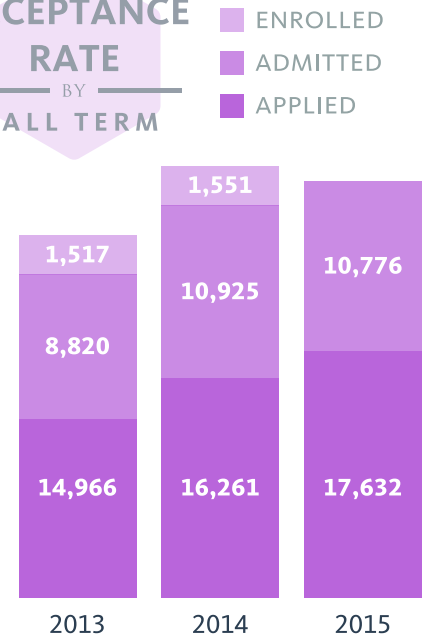

ACCEPTANCE RATE BY FALL TERM