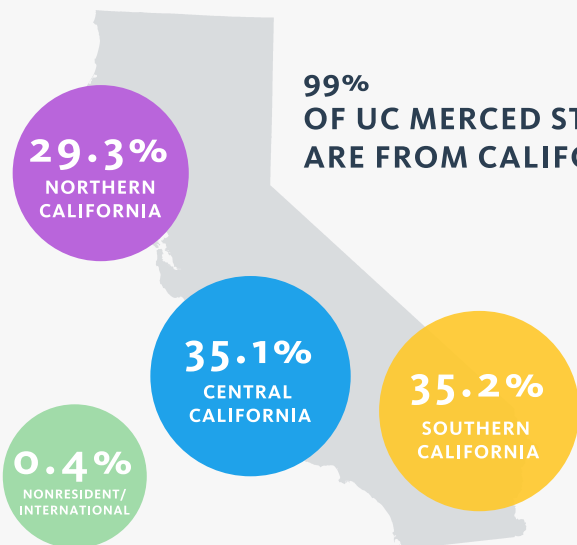

## APPLY TO UC MERCED AT UNIVERSITYOFCALIFORNIA.EDU/APPLY

\*RANGES REPRESENT THE MIDDLE 50% OF ADMITTED STUDENTS. DOES NOT INCLUDE REFERRAL POOL.

\* DOES NOT INCLUDE REFERRAL POOL

### FIRST YEAR ADMIT RATE

### 99% OF UC MERCED STUDENTS ARE FROM CALIFORNIA