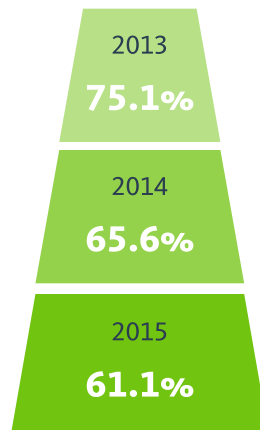

## FIRST YEAR STUDENTS BY THE NUMBERS 2015

## APPLY TO UC MERCED AT UNIVERSITYOFCALIFORNIA.EDU/APPLY

\*RANGES REPRESENT THE MIDDLE 50% OF ADMITTED STUDENTS. DOES NOT INCLUDE REFERRAL POOL.

\* DOES NOT INCLUDE REFERRAL POOL

### FIRST YEAR ADMIT RATE