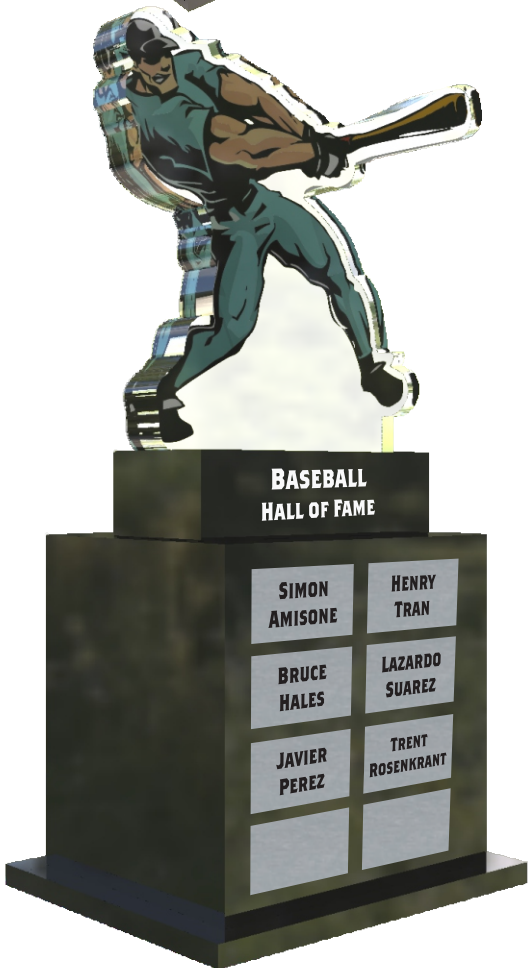

4 OR MORE COMPONENT CUSTOM AWARD
SIZES: 10"-18" TALL
FULL COR OR LASER IMPRINT ON
MULTIPLE SURFACES

LOGOCUT
SERIES 400

FINELY CRAFTED AWARDS AND PLAQUES
Stillwater

Stillwater

FINELY CRAFTED AWARDS AND PLAQUES