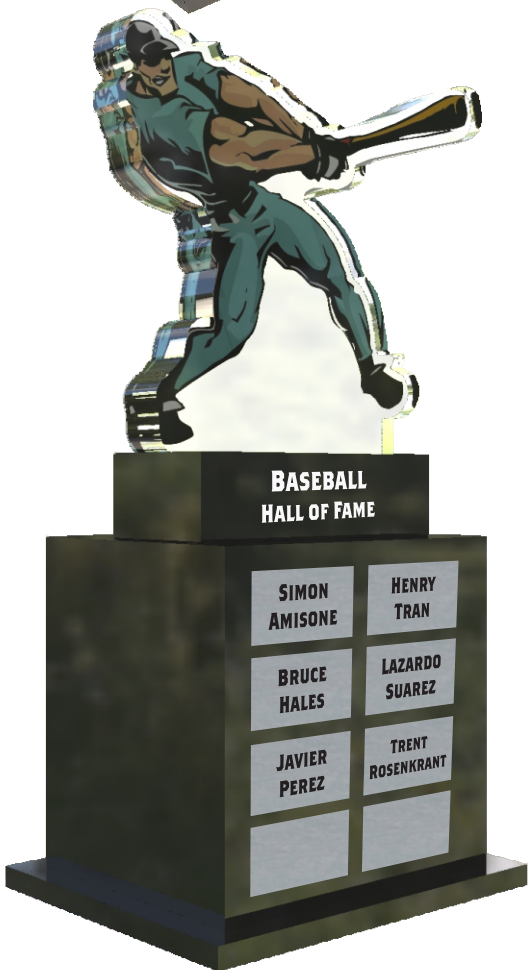

4 OR MORE COMPONENT
CUSTOM AWARD

4 OR MORE COMPONENT CUSTOM AWARD
SIZES: 10"-18" TALL
FULL COR OR LASER IMPRINT ON
MULTIPLE SURFACES

LOGOCUT
SERIES 400

FINELY CRAFTED AWARDS AND PLAQUES
Stillwater