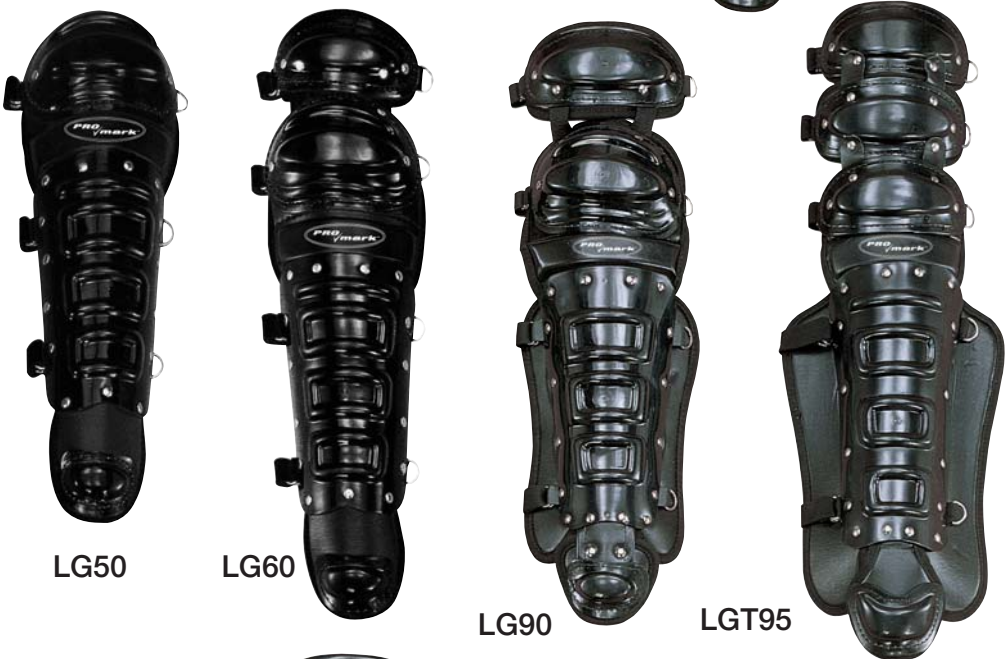

DFB42 Same as DFB53 except size 30" x 14" x 2" **46.00 ea.**

HDF30 Pro Double First Base, one piece molded rubber base, simulated quilted top, 30" x 15" x 3", 2 posts & anchors. . . . **152.00 ea.**

BG1150 11 1/2 inch fielder's glove. Ultra-soft leather shell & palm, single post web, fastback design, rawhide lacing & welting, velcro wrist closure to custom fit any size hand.
 44.00 ea.

BG1200 12 inch fielder's glove. Ultra-soft leather shell & palm, solid one-piece web, fastback design, rawhide lacing & welting, velcro wrist closure to custom fit any size hand.
 50.00 ea.

BG1250 12 1/2 inch fielder's glove. Ultra-soft leather shell & palm, basket web, fastback design, rawhide lacing & welting, velcro wrist closure to custom fit any size hand.
 54.00 ea.

BG1300 13 inch fielder's glove. Ultra-soft leather shell & palm, dual post pro H web, fastback design, rawhide lacing & welting, velcro wrist closure to custom fit any size hand.
 58.00 ea.

BG135 13 1/2 inch fielder's glove, all leather shell & web, basket web..... 52.00 ea.

LG10 LG20 LG30 LG40

LG50 LG60 LG90 LGT95

LG110 LGD112

KC9

LEG GUARDS

- LG10 Age 7-10, black only. 37.00 pr.
- LG20 Age 7-10, double knee cap, black only. 50.00 pr.
- LG30 Age 10-12, black only. 45.00 pr.
- LG40 Age 10-12, double knee cap, black only. 57.00 pr.
- LG50 Age 12-16, black, 54.00 pr.
- LG60 Age 12-16, double knee cap, black only. 66.00 pr.
- LG90 Major League, double knee cap, side wings black only 78.00 pr.
- LGT95 Pro Model, triple knee cap, side wings, black only. 90.00 pr.