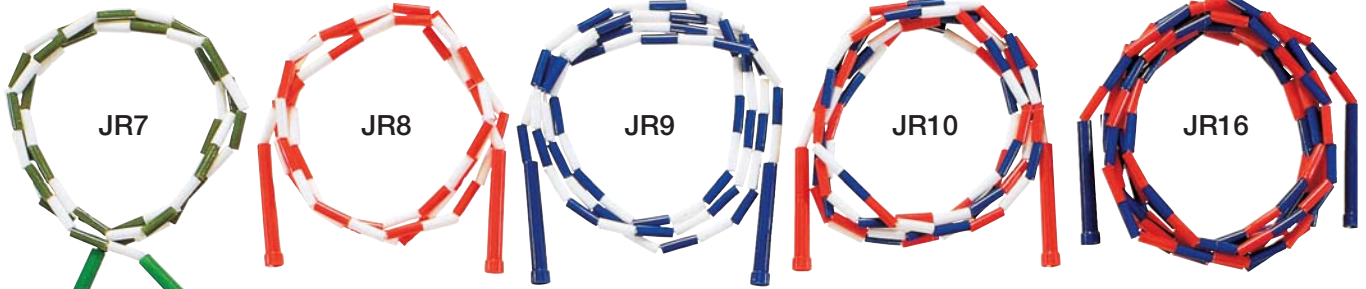

		30.00 ea.
--	--	-----------

PLASTIC

Unbreakable sections,
heavy nylon jump rope . . . pak 12.

JR7	7'	2.60 ea.	JR10	10'	3.40 ea.
JR8	8'	2.90 ea.	JR16	16'	5.00 ea.
JR9	9'	3.10 ea.			

SPEED ROPES Vinyl rope with plastic shaped handles. . . pak 12.