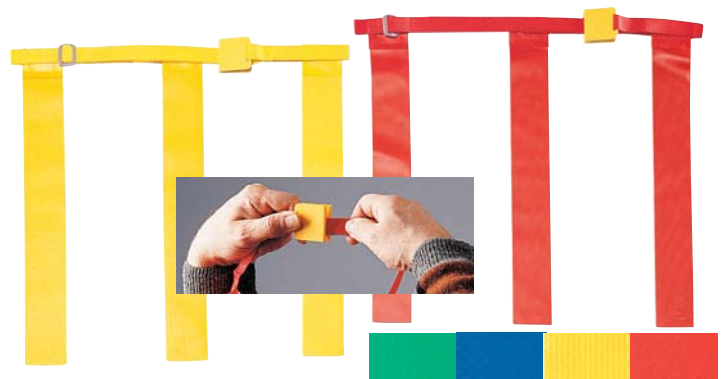

TRIPLE FLAG SETS One-piece design, 3 flags permanently attached to web belt, entire belt comes off, quick-release snap buckle, available in colors: blue, green, red and yellow.

- TTY3 Youth size, 25" to 31", pak 12. 3.10 set
- TTA4 Adult size, 32" to 42", pak 12. 3.30 set
- TTXL5 Extra large size, 42" to 48", pak 12. 3.50 set