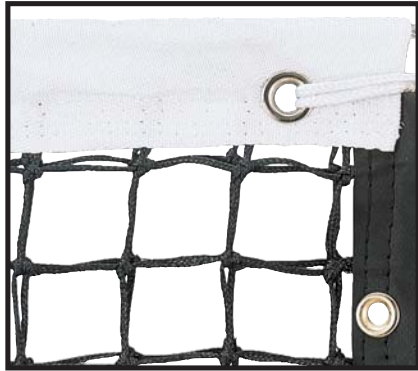

T113 Jr. Midsize aluminum, nylon strings, pvc grip, 24", lightweight and durable . . 21.00 ea.

JRT2100 Jr. Midsize, 21", aluminum, nylon strings, pvc grip, small sized grip & lightweight frame make this racket ideal for use by small children. 20.00 ea.