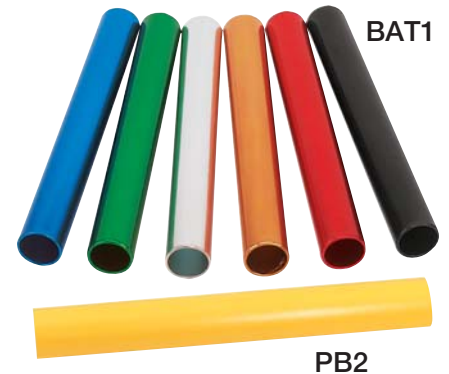

TALLY COUNTER
TC99 4 digit with finger ring, can be reset to zero with easy turn-off knob. 8.50 ea.

BATONS
BAT1 Aluminum, official size & weight, black, blue, gold, green, red and silver, pak 6, 4.00 ea.
PB2 Plastic, yellow, pak 12, 2.00 ea.