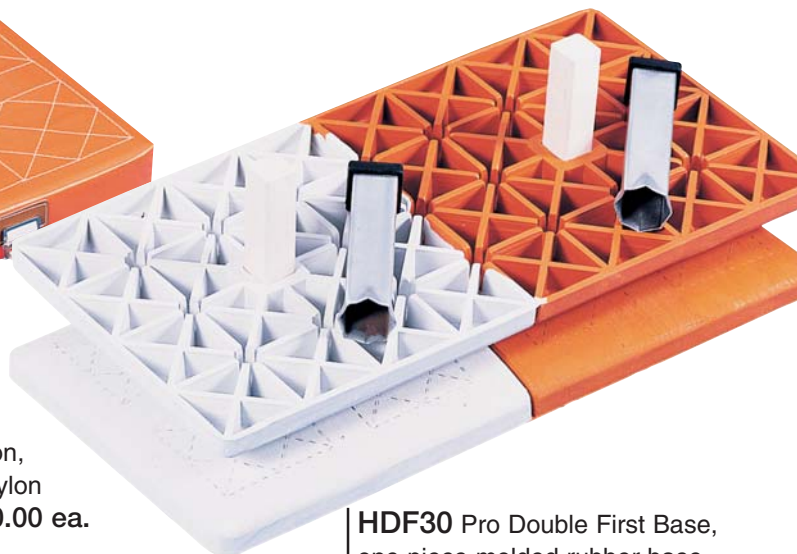

DFB42 Same as DFB53 except size 30" x 14" x 2" **46.00 ea.**

HDF30 Pro Double First Base, one piece molded rubber base, simulated quilted top, 30" x 15" x 3", 2 posts & anchors. . . . **152.00 ea.**

BG1150 11 1/2 inch fielder's glove. Ultra-soft leather shell & palm, single post web, fastback design, rawhide lacing & welting, velcro wrist closure to custom fit any size hand.
 44.00 ea.