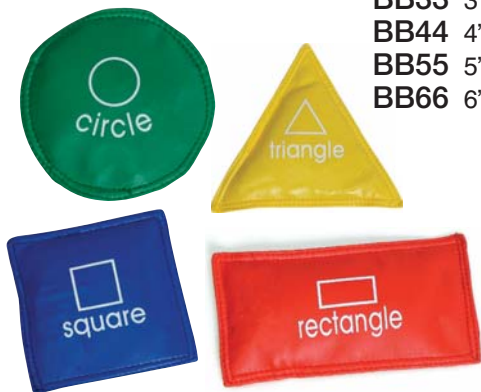

GEOMETRIC BEAN BAGS

GB55 soft cloth cover, 5" x 5", set consists of 3 each rectangles, squares, triangles & circles, set of 12. . . . .20.00 set