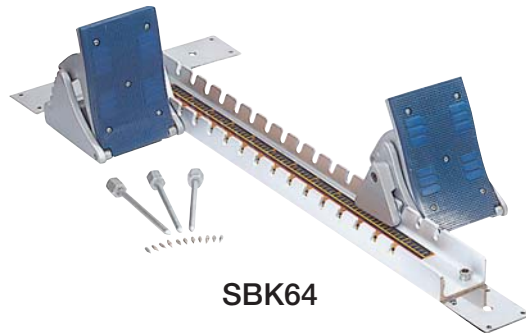

STARTING BLOCK
SBK64 Championship Model 4" wide PVC rubber mounted pedals with easy spring adjustment at four different angles, 3" aluminum rail with thick slotted channel, anchor pins & all weather spikes included. . . . . 220.00 ea.