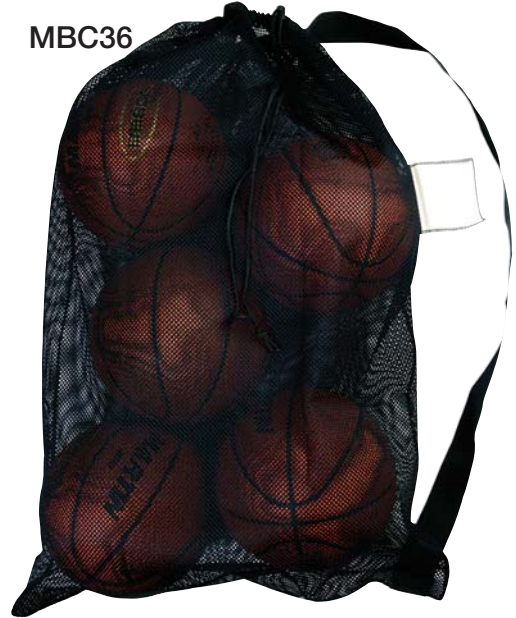

SB2412. 23.00 ea.

ALL SPORTS CARRY BAG

- Durable 600 Denier Nylon.
- Size: 26" L x 13" H x 12" W.
- Oversized double zippers on all pockets.
- U-shaped top opening for easy access to large main compartment.
- Two end zippered mesh pockets for ventilation.
- Large front zippered mesh pocket.
- Removable & adjustable padded carry strap for comfort.
- Rubberized bottom for durability.
- Large area for screen-printing or embroidery.
- Display pak.
- Colors: Black, Navy, Red & Royal

SB26 36.00 ea.

SB26

APB36C

Close-up view of lock and I.D. tag.

MBC36

ALL PURPOSE BAG

Same as APB36C except w/ HEAVY CARRYING STRAP. Colors: Black, White. MBC36 24" x 36"10.50 ea.

ALL PURPOSE BAGS - available in 10 colors

- Small mesh opening-suitable for screen printing.
- Heavy drawstring w/plastic lock closure.
- I.D. tag for easy identification.
- Can be used as equipment, laundry or ball bag.
- Display pak

APB36C Size: 24" x 36" 9.00 ea.
 APB45C Size: 36" x 45" 14.50 ea.

MESH BAG

APB20 15" x 20", White only.. 5.50 ea.

BALL CARRY NETS

BCN1 Heavy duty 4" mesh w/ drawstring, holds 8 basketballs or 12 volleyballs, size 24" x 36" 4.50 ea.

MD1536 MESH ZIPPER DUFFLE BAG 15" x 36", 100% nylon, small mesh, shoulder strap, available in black, gold, green, red & royal, in display17.00 ea.