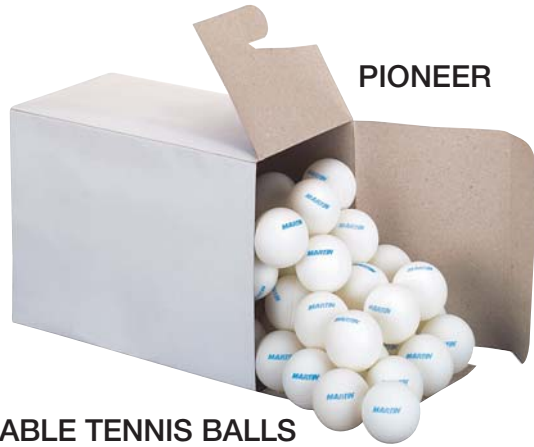

PIONEER

TABLE TENNIS BALLS
PIONEER Durable school ball, pak 1/2 gross to a box.
Sold by the gross only, 40mm ..... 39.00 gr.