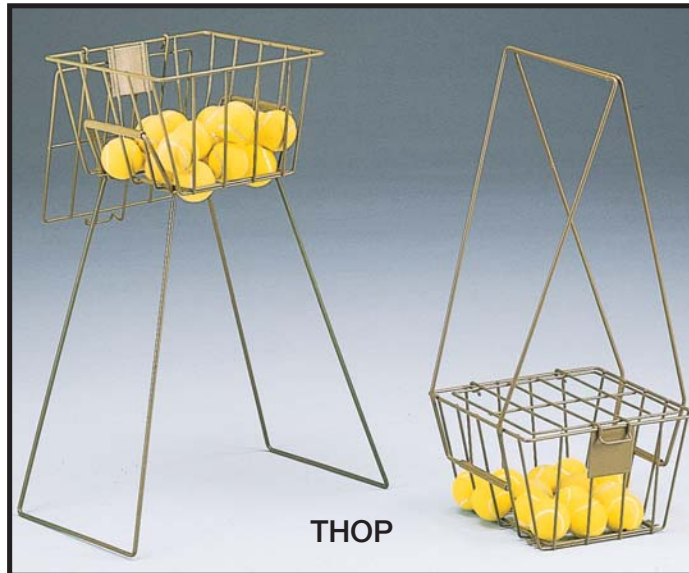

..... 182.00 ea.

TENNIS HOPPER

THOP Holds 70 balls, can be used as ball retriever or handles can be folded down for ball dispenser. . 42.00 ea.

TS1

TS1 TENNIS CENTER STRAP

Fine quality 2 1/8" nylon webbing. Adjustable with snap-hook.