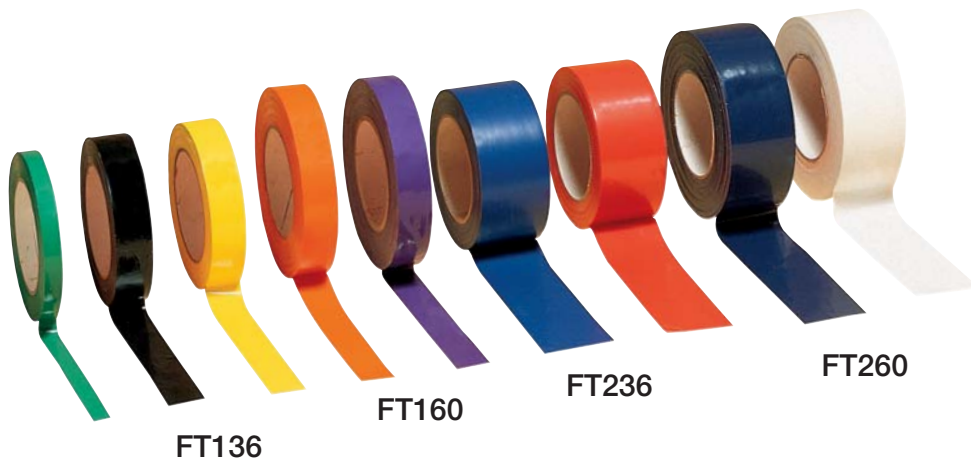

WRIST LANYARDS

- **WLD6** Heavy nylon with metal swivel & clip, black, pak 1 dz. . . . . **7.50 dz.**

FLOOR MARKING TAPE

Heavy gauge, colored vinyl, black, navy, royal, green, orange, red, white and yellow.

FT160, FT260 Also available in purple.

- **FT136** 1 inch x 36 yards. . . **4.00 ea.**
- **FT236** 2 inch x 36 yards. . . **7.60 ea.**
- **FT160** 1 inch x 60 yards. . . **6.00 ea.**
- **FT260** 2 inch x 60 yards. . **12.00 ea.**