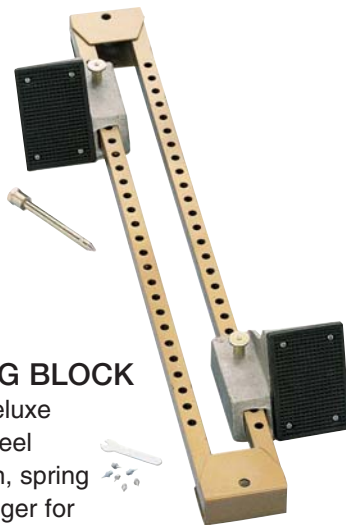

STARTING BLOCK
SBK32 Deluxe Model all steel construction, spring loaded plunger for easy pedal adjustment and secure locking. Pedals have riveted rubber pads for traction, track spikes included for all-weather and cinder tracks. . . . . 95.00 ea.