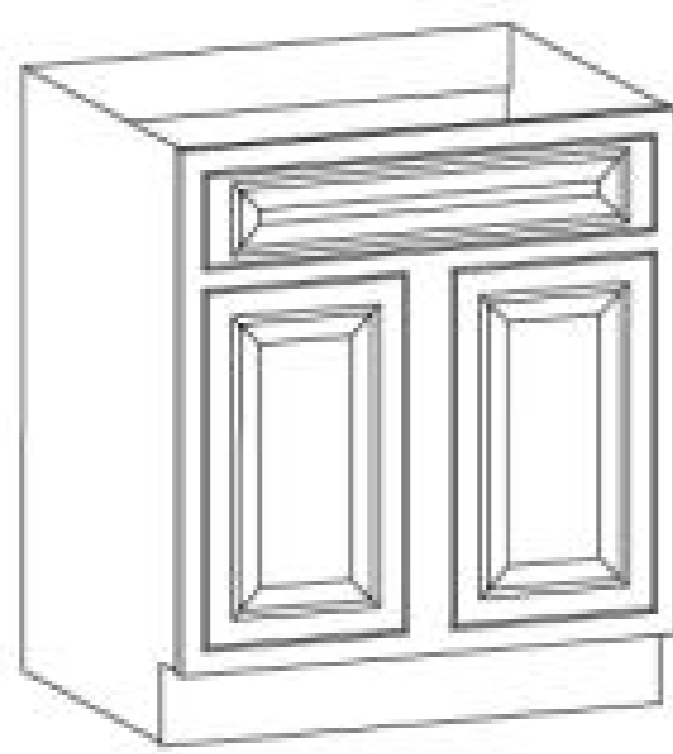

Double Door  
with Drawers

CBB36BC  
reversible door  
& drawer

Requires 6" offset from the  
wall. Rough in 42" total

Blind Corner  
with Drawer

CBB15D  
CBB18D  
CBB24D  
CBB30D

Drawer Base  
3 Drawers

CBB30S