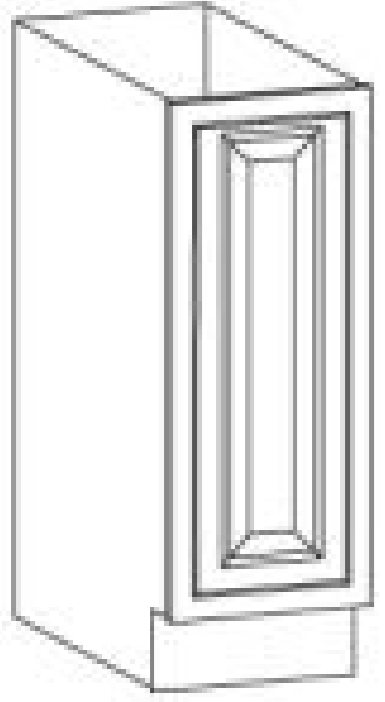

Double Door

CBW3042GD4  
CBW3642GD6

Glass Doors with  
Pocket Drawers

CBW2730BC  
CBW2736BC  
CBW2742BC  
(reversible door)

Blind Corner

CBW2430DC  
CBW2436DC  
CBW2442DC

Diagonal Corner

## BRIDGE WALL CABINETS 12" Deep

CBW3012 CBW3612  
CBW3015 CBW3615  
CBW3018 CBW3024  
CBW3315 CBW3624

CBW3015WR  
CBW3615WR

Wine Bottle Rack

CBW3015PL  
CBW3615PL

Plate Holder

## BASE CABINETS 34 1/2" Tall x 24" Deep

CBB09

Single Door  
No Drawer

CBB12  
CBB15  
CBB18  
CBB21

Single Door  
with Drawer

CBB24  
CBB27  
CBB30

Double Door  
with Drawer

CBB36