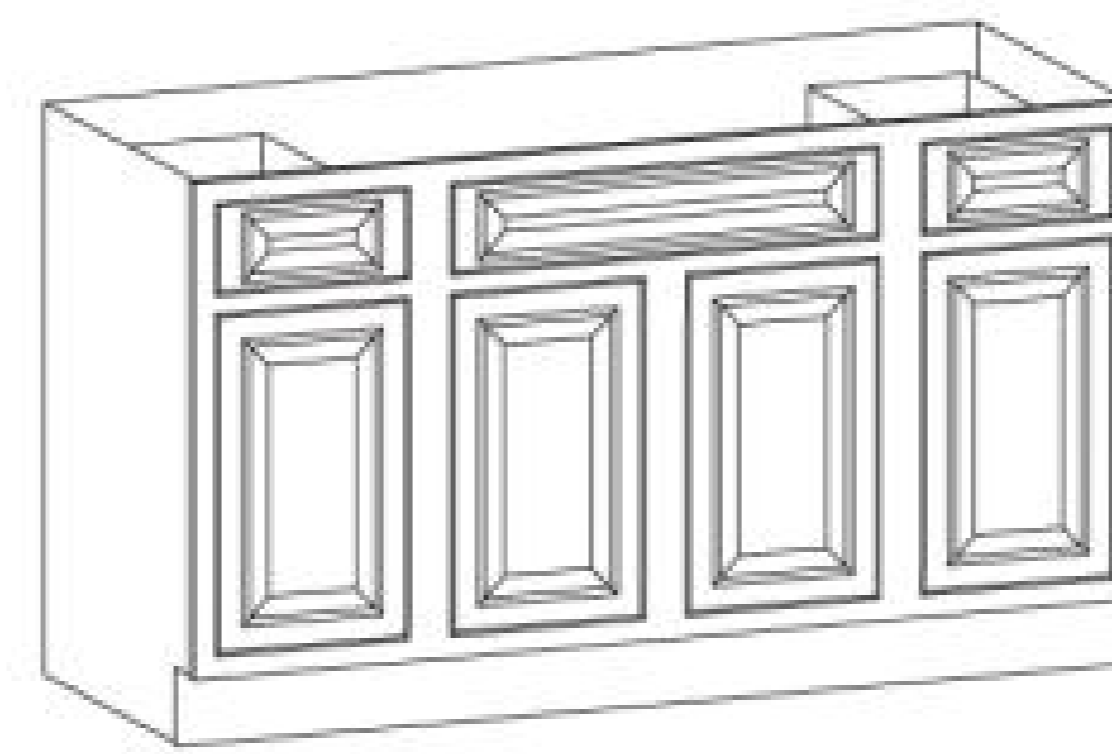

Double Door
with Drawers

CBB60S