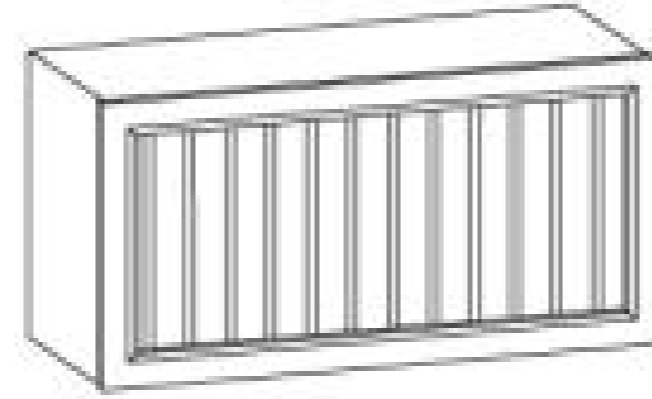

## BRIDGE WALL CABINETS 12" Deep

CBW3012 CBW3612  
CBW3015 CBW3615  
CBW3018 CBW3024  
CBW3315 CBW3624

CBW3015WR  
CBW3615WR

Wine Bottle Rack

CBW3015PL  
CBW3615PL

Plate Holder