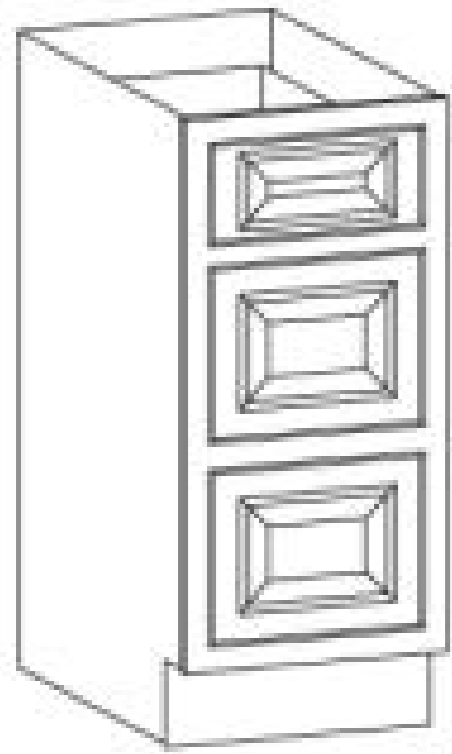

## BASE CABINETS 34 1/2" Tall x 24" Deep

CBB09

Single Door  
No Drawer

CBB12  
CBB15  
CBB18  
CBB21

Single Door  
with Drawer

CBB24  
CBB27  
CBB30

Double Door  
with Drawer

CBB36

Double Door  
with Drawers

CBB36BC  
reversible door  
& drawer

Requires 6" offset from the  
wall. Rough in 42" total

Blind Corner  
with Drawer

CBB15D  
CBB18D  
CBB24D  
CBB30D

Drawer Base  
3 Drawers

CBB30S