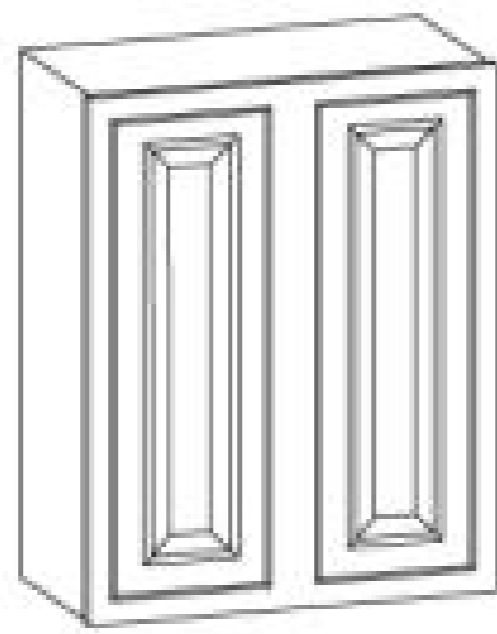

CBW2430/2436/2442
CBW2730/2736/2742
CBW3030/3036/3042
CBW3630/3636/3642

Double Door