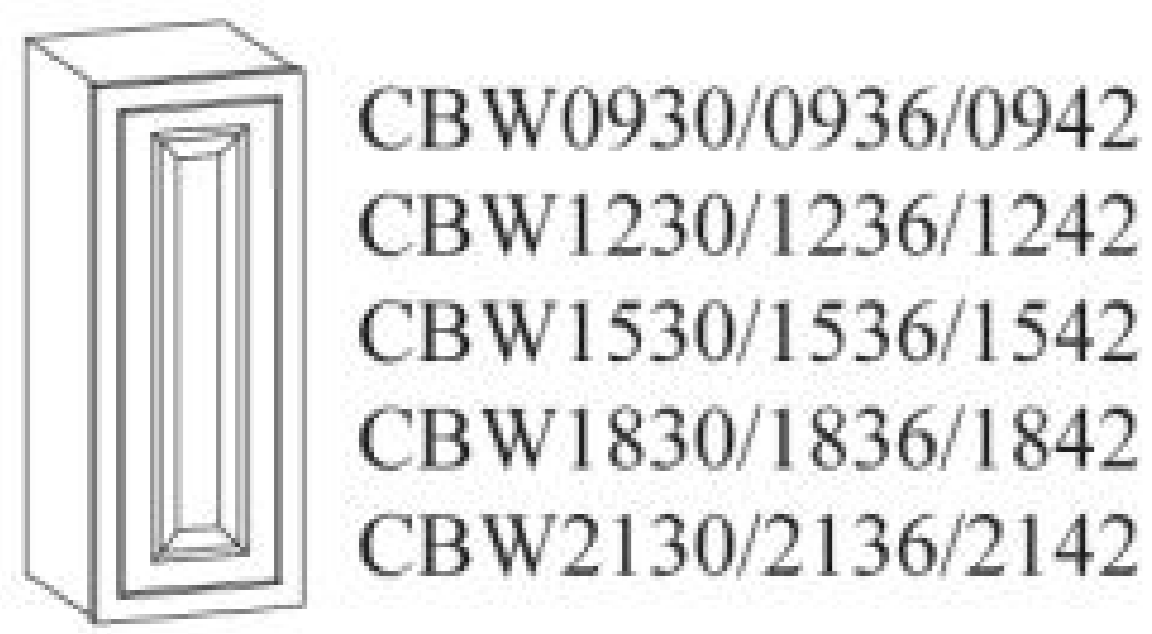

CAMBRIAN Series

WALL CABINETS 30" 36" & 42" Tall x 12" Deep

CBW0930/0936/0942
CBW1230/1236/1242
CBW1530/1536/1542
CBW1830/1836/1842
CBW2130/2136/2142

Single Door