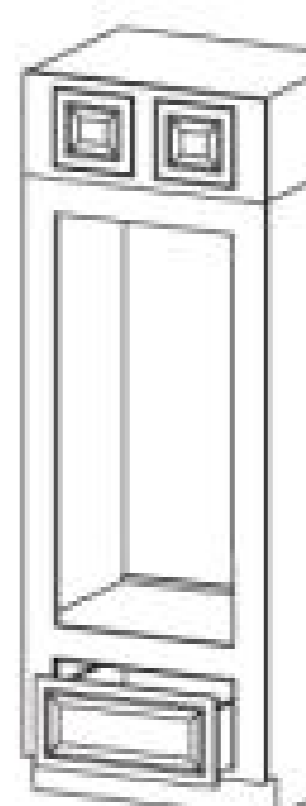

CBA8LM  
Light Molding  
8 Ft

CBA30GH  
CBA36GH  
Glass Holder

CBA24DEP  
Dishwasher  
End Panel

CBA2496REP  
Refrigerator  
End Panel

CBA4834IBP  
Island  
Back Panel

## PANTRY AND OVEN CABINETS

CBP1884  
Pantry 18"W x 84"H x 24"D  
  
CBP1842T & CBP1854B  
Pantry 18"W x 96"H x 24"D  
  
CBP1836T  
Hutch 18"W x 36"H x 24"D

CBP2484  
Pantry 24"W x 84"H x 24"D

CBP3084OCD  
Double Oven Cabinet  
30"W x 84"H x 24"D