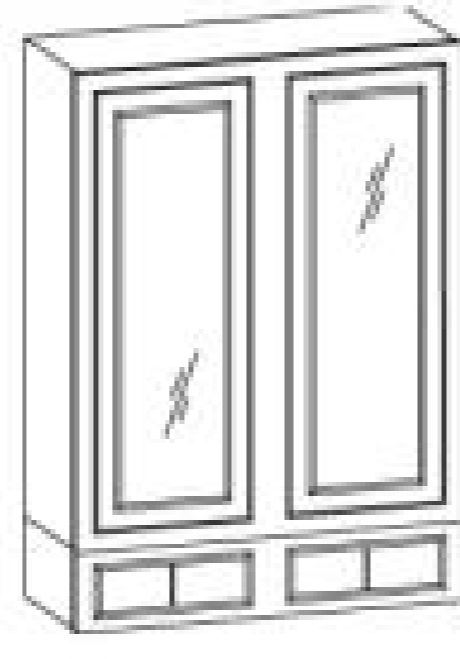

## WALL CABINETS 30" 36" & 42" Tall x 12" Deep

CBW0930/0936/0942  
CBW1230/1236/1242  
CBW1530/1536/1542  
CBW1830/1836/1842  
CBW2130/2136/2142

Single Door

CBW2430/2436/2442  
CBW2730/2736/2742  
CBW3030/3036/3042  
CBW3630/3636/3642

Double Door

CBW3042GD4  
CBW3642GD6

Glass Doors with  
Pocket Drawers

CBW2730BC  
CBW2736BC  
CBW2742BC  
(reversible door)

Blind Corner

CBW2430DC  
CBW2436DC  
CBW2442DC

Diagonal Corner