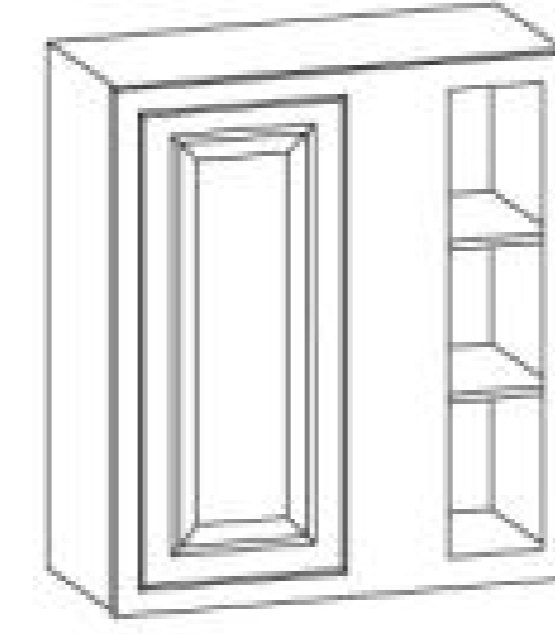

Glass Door Wall Cabinet With Drawers  
Sizes: 30" x 42"  
and 36" x 42"

Wine Rack and Glass Holder  
(Sold Separately)

Rollout Tray  
3" high  
For 15" and 18"  
Base Cabinets

Lazy Susan

Plate Holder

Solid Wood Drawers

## WALL CABINETS 30" 36" & 42" Tall x 12" Deep

CBW0930/0936/0942  
CBW1230/1236/1242  
CBW1530/1536/1542  
CBW1830/1836/1842  
CBW2130/2136/2142

Single Door

CBW2430/2436/2442  
CBW2730/2736/2742  
CBW3030/3036/3042  
CBW3630/3636/3642

Double Door

CBW3042GD4  
CBW3642GD6

Glass Doors with  
Pocket Drawers

CBW2730BC  
CBW2736BC  
CBW2742BC  
(reversible door)

Blind Corner

CBW2430DC  
CBW2436DC  
CBW2442DC

Diagonal Corner