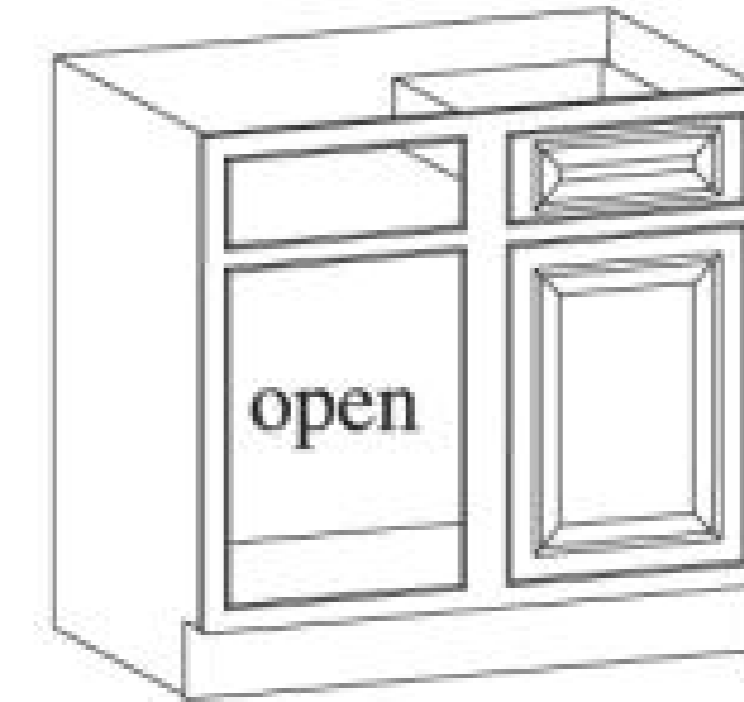

## BASE CABINETS 34 1/2" Tall x 24" Deep

CBB09

Single Door  
No Drawer

CBB12  
CBB15  
CBB18  
CBB21

Single Door  
with Drawer

CBB24  
CBB27  
CBB30

Double Door  
with Drawer

CBB36

Double Door  
with Drawers

CBB36BC  
reversible door  
& drawer

Requires 6" offset from the  
wall. Rough in 42" total

Blind Corner  
with Drawer

CBB15D  
CBB18D  
CBB24D  
CBB30D

Drawer Base  
3 Drawers

CBB30S