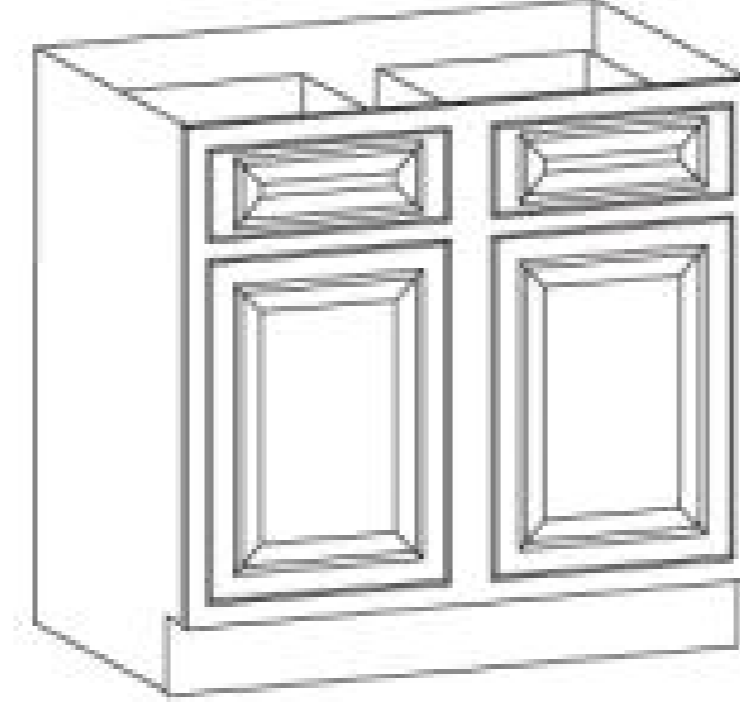

## BASE CABINETS 34 1/2" Tall x 24" Deep

CBB09

Single Door  
No Drawer

CBB12  
CBB15  
CBB18  
CBB21

Single Door  
with Drawer

CBB24  
CBB27  
CBB30

Double Door  
with Drawer

CBB36

Double Door  
with Drawers

CBB36BC  
reversible door  
& drawer

Requires 6" offset from the  
wall. Rough in 42" total

Blind Corner  
with Drawer

CBB15D  
CBB18D  
CBB24D  
CBB30D

Drawer Base  
3 Drawers

CBB30S