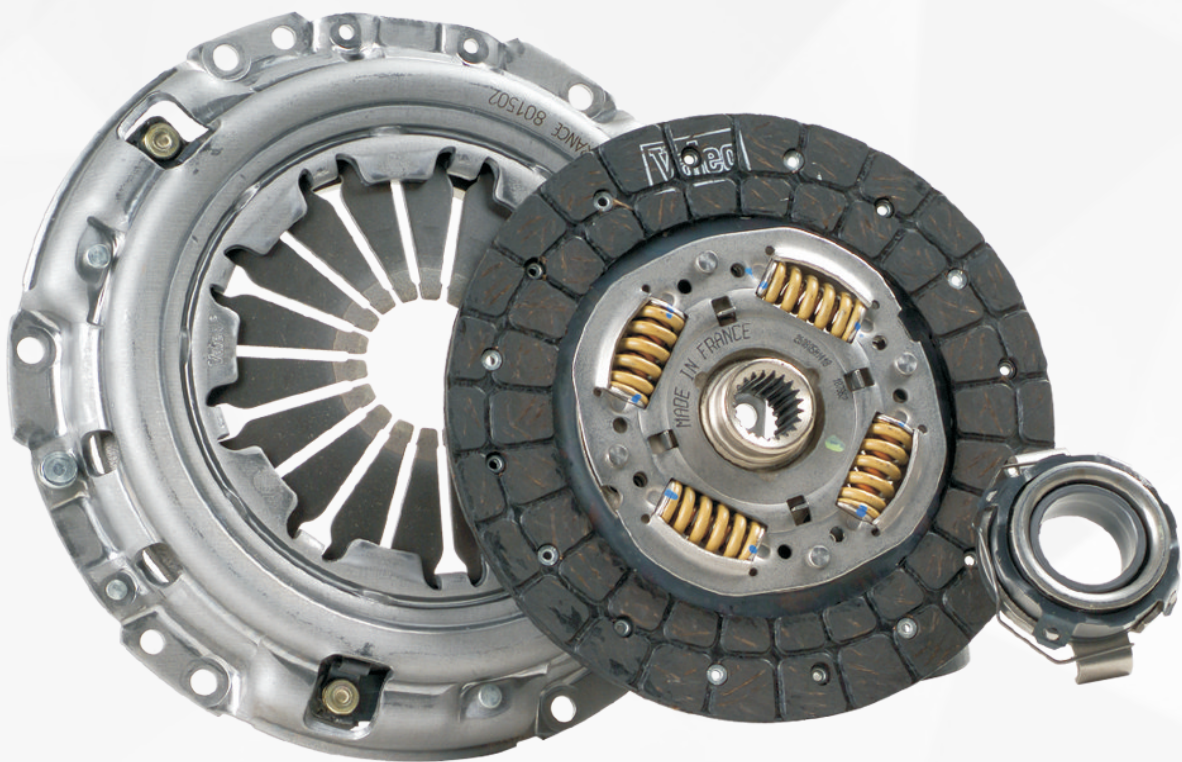

CLUTCHES FOR PASSENGER CAR

Choose Valeo, An Assured
Choice

- ✓ OE Quality.
- ✓ Constant Pedal Comfort, 100% Torque transfer.
- ✓ Asbestos free-material.

Valeo

Vehicle Manufacturer	Fuel	Description	Part no.	Dia (MM)	OE Reference
3W					
Scooters India Ltd (SIL)					
Vikram	Diesel	Clutch Set	843624	160	B02100A040 / B02100A020
Bajaj					
Gc1000 (Valeo Facing)	Diesel	Clutch Set	843636	160	BA132005 / BA132004
Gc1000 (Non-Valeo Facing)	Diesel	Clutch Set	843623	160	BA132005 / BA132004
Passenger Car & MUV's					
Ashok Leyland					
Dost	Diesel	Clutch Set	404578	215	
Chevrolet					
Optra Magnum/Cruze T-I	Diesel	Clutch Set	404604	240	96852697/96625638/96437215
Aveo	Petrol	Clutch Set	404592	215	96232995 / 96349031
Optra 1.3L	Petrol	Clutch Set	404590	215	96408517 / 96184505
Optra 1.6L	Petrol	Clutch Set	404591	215	96181969 / 96184541
Tavera	Diesel	Clutch Set	404556	225	97597549 / 97597548
Tavera	Diesel	Clutch Set	843584	225	97597549 / 97597548
Beat	Petrol	Clutch Set	843627	190	96952004/96980050
Spark	Petrol	Clutch Set	843628	190	96612553/96325011
UVA	Petrol	Clutch Set	404595	184	96343030 / 96343031
CRUZE T-II	Diesel	Flywheel	404956		96899520
CRUZE/CAPTIVA T-II	Diesel	Clutch Disc	404960	250	96899522
CHEVROLET CRUZE T-II	Diesel	Clutch Cover	404961	250	25183087
CAPTIVA T-II	Diesel	Clutch Cover	404962	250	96980049
Fiat					
Linea	Petrol	Clutch Set	404524	200	00552271890E
Fire	Petrol	Clutch Set	404522	200	00552135070L
Punto 1.2	Petrol	Clutch Kit	821242	190	71712171 / 71712172
Linea1.3	Diesel	Clutch Kit	826860	215	71744297
Tata					
Ace	Diesel	Clutch Kit	404542	170	272425400114/272425200132/272425600127
Ace	Diesel	Clutch Set	404530	170	272425400114 / 272425200132
Ace	Diesel	Clutch Disc	404818	170	272425200132
Ace Dicor NA	Diesel	Clutch Set	843647	190	272425000163
Ace Dicor TCIC	Diesel	Clutch Set	843646	190	272425000158
Indica	Diesel	Clutch Kit	404543	190	885527020006
Indica	Diesel	Clutch Set	161401	190	270225000109
Indica / Indigo	Petrol	Clutch Set	404519	190	270225000113
Indica Vista	Diesel	Clutch Set	404532	190	00552164450E
Indica/Indigo	Petrol	Clutch Disc	404810	190	270225200119
Indigo	Diesel	Clutch Kit	404544	190	270225400106 / 270225200113 / 270225600112
Indigo	Diesel	Clutch Set	161402	190	270225400106 / 270225200113
Indigo	Diesel	Clutch Disc	404803	190	270225200113
Indigo/Indica Dicor (TCIC)	Diesel	Clutch Kit	404545	190	270225000123
Indigo/Indica Dicor (TCIC)	Diesel	Clutch Set	404521	190	270225000116
Indigo/Indica Dicor (TCIC)	Diesel	Clutch Disc	404811	190	270225200117
Iris	Diesel	Clutch Set	404602	160	272425200164 / 272425400159
Nano	Diesel	Clutch Set	404601	160	580725000102
Sumo	Diesel	Clutch Set	404606	228	265425200136/265425400119
Sumo	Diesel	Clutch Disc	404820	228	265425200136
Sumo	Diesel	Clutch Set	843630	228	265425200136/265425400119
Super Ace 1 Ton	Diesel	Clutch Set	404553	200	272425000134
Tiago	Petrol	Clutch Set	843642	200	582525000115
Winger NA	Diesel	Clutch Set	404538	215	272425400133 / 272425200139
Winger NA	Diesel	Clutch Cover	404705	215	272425400133
Winger NA	Diesel	Clutch Disc	404825	215	272425200139
Winger NA TC	Diesel	Clutch Cover	404706	215	72425400132
Winger NA TC	Diesel	Clutch Disc	404826	215	272425200138
Winger NA TC	Diesel	Clutch Set	404537	215	272425400132 / 272425200138
Zest / Bolt	Petrol	Clutch Set	843631	200	582525000110
Ford					
Figo/Fiesta	Diesel	Clutch Set	404525	210	7N217540AA / N217540AB
Fiesta/Ikon	Petrol	Clutch Set	404526	200	4N217540A1B
Ikon	Petrol	Clutch Disc	404817	200	4N217550A1A
Honda					
City Type I / II	Petrol	Clutch Set	404557	200	22200-P02-020 / 22300-PM5-000
City Type III	Petrol	Clutch Set	404558	190	22200PHM005/22300PHM005