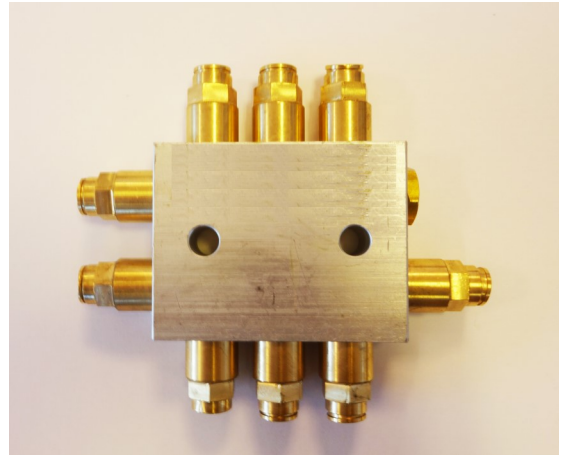

Accessories

CH1762

Chassis Plate DA/DF/002

CH12417

Suspension air valve block

CH22.332

Evaporator guard - selection available and built to order - please supply body number

CH22.320