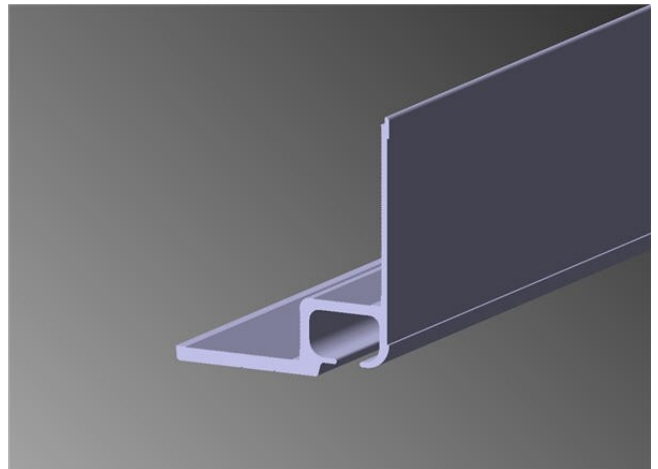

FOR INOGAM 2015-

CH19458

LOWER BUILT-IN LIGHT PROFILE, 2916mm

FOR INOGAM 2015-

CH19155

LOWER BUILT-IN LIGHT PROFILE, 3450mm

FOR INOGAM 2015-

CH19437