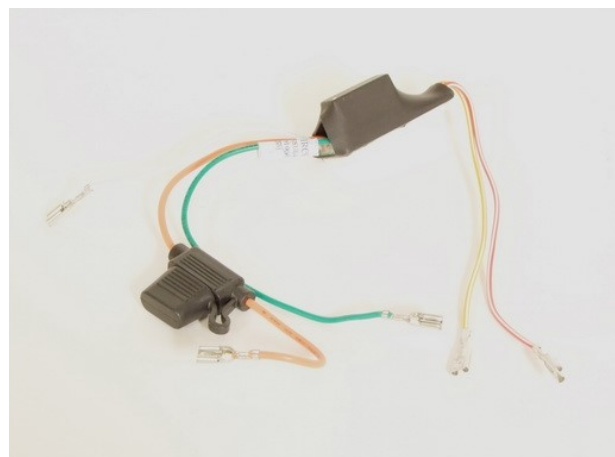

3-function light, LED, bare wire 0,5m

CH19430

Upper light support, 965mm

CH13742

Rubbolite time switch relay 90286A

Electrical

CH121502

Complete valeo box