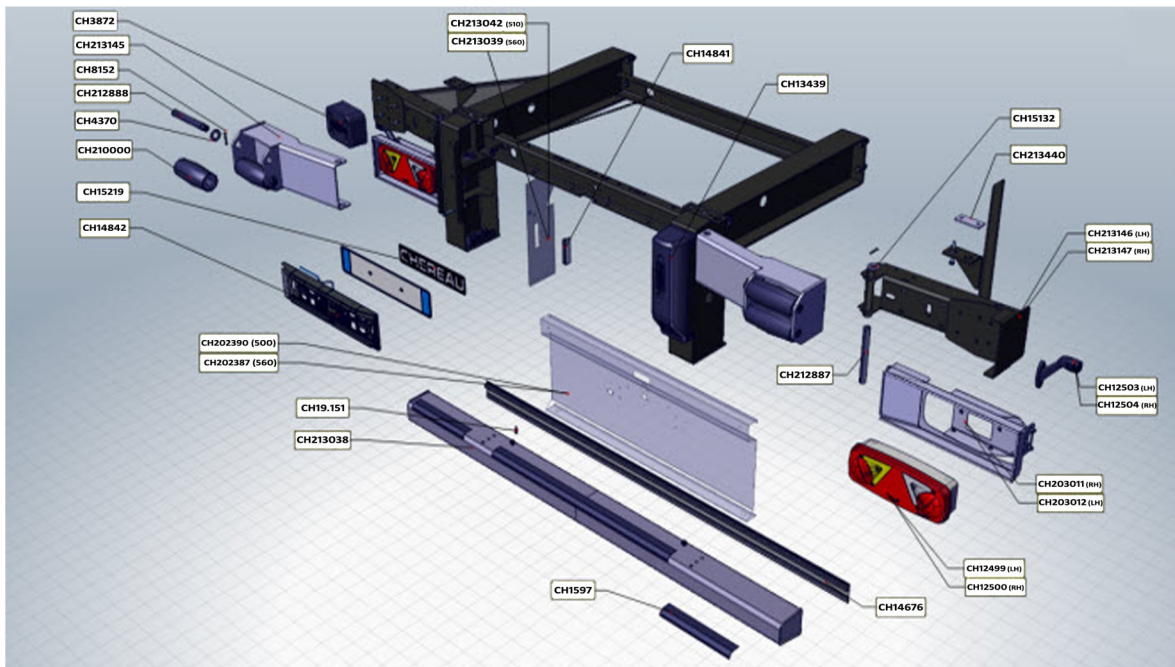

Double buffer

CH212888

Pin for black roller NM

CH110571

Paulstra Buffer

Electrical

CH21153

LED Rear Lamp with DT4 Connector