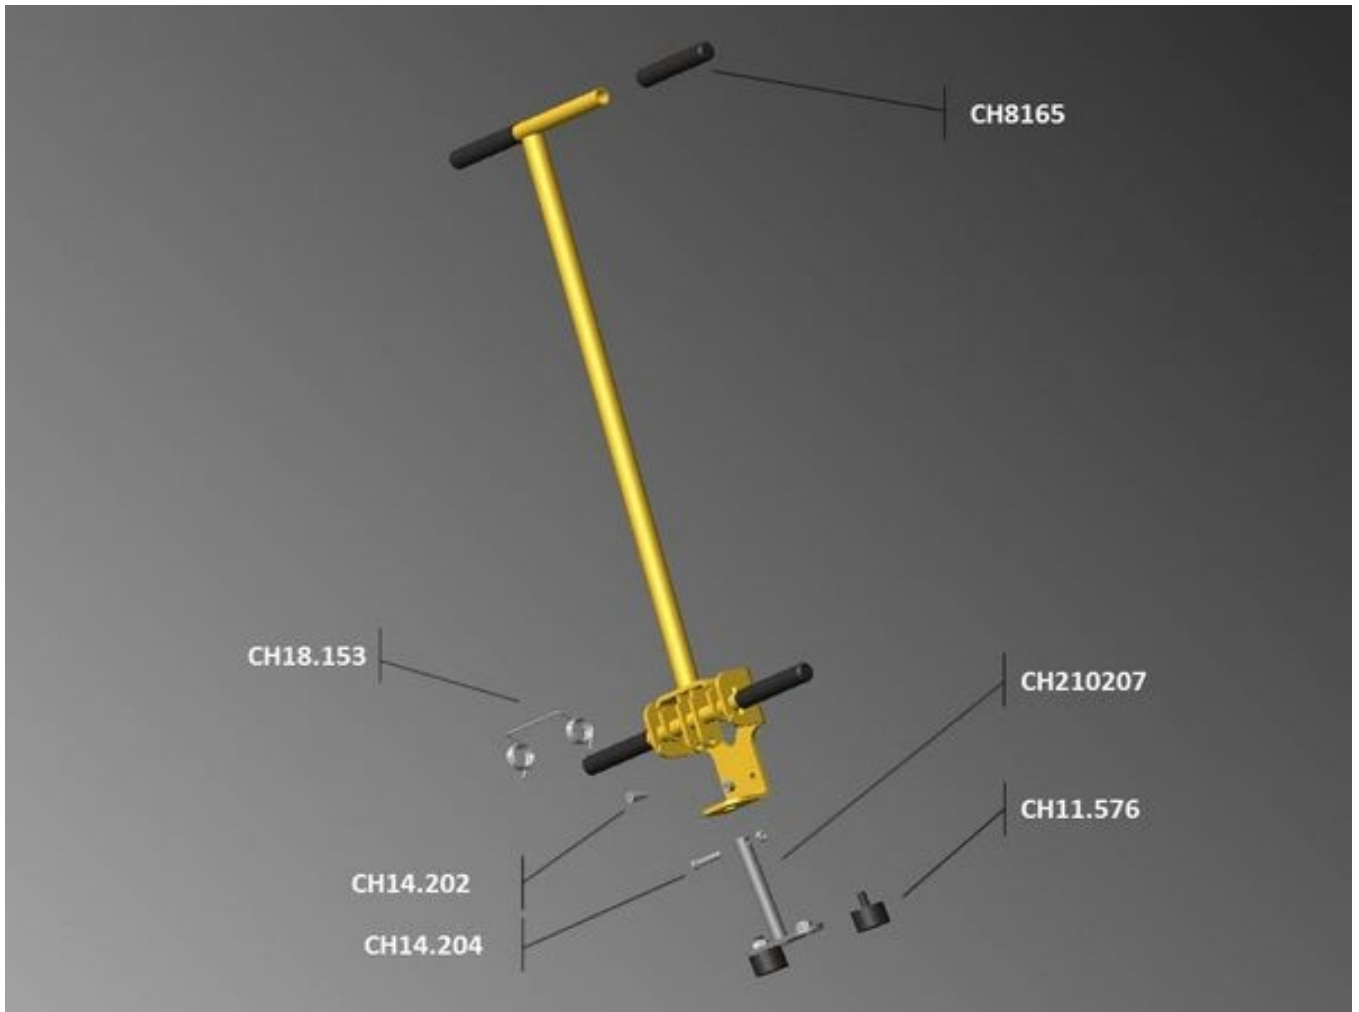

Easy Bulkhead - Complete Handle

CH8165 Black Protection handle