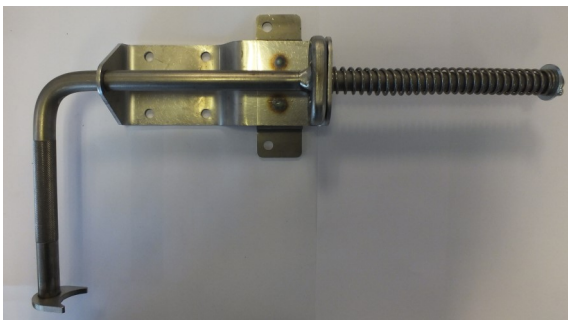

Inogam stainless rear hinge

CH24.128

Hinge pin

CH23.800

Complete s/s door catch Tecn/Inog

CH212010

Non assembled rear pillar 58/63

Rear Doors - Hinges & Pillars