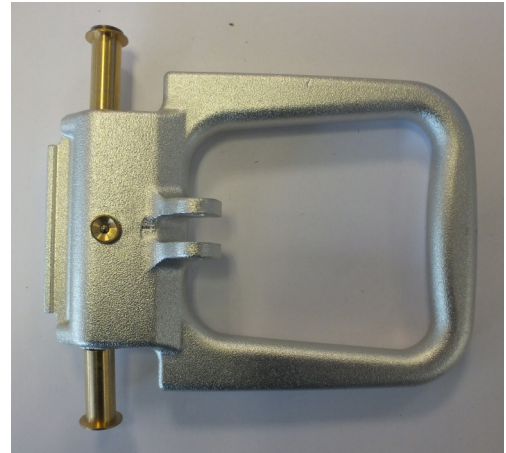

Rear Doors Locks Model 22

CH18.122

Door handle model 22

CH18.127

Pull handle aluminium Model 22 / 27 (large model)

CH18.129

Pin for bi-axle handle 22-27

CH18.172