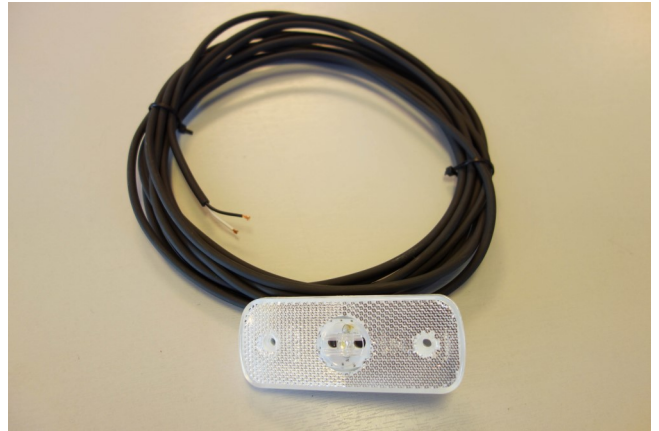

CH19088 & CH19089

CH19088 - INOLED 3m FRONT BULKHEAD WHITE LIGHT
CH19089 - INOLED 6m FRONT BULKHEAD WHITE LIGHT