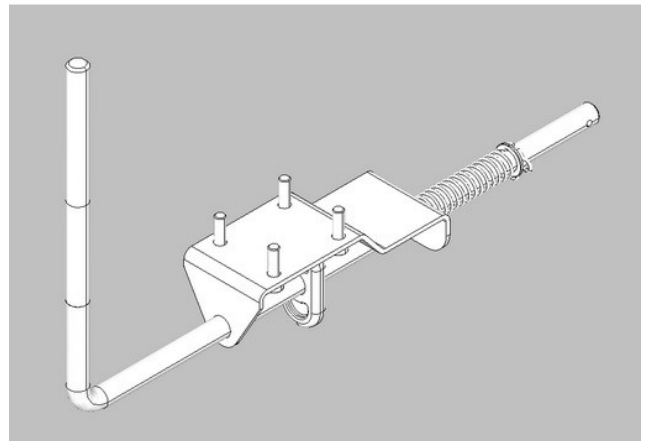

CH3653

S/s tube 304 ϕ 26,9x2,6

CH2597

20X27 locking bearing

CH20.508

Complete rear locking door sets available by body number - phone for details

CH23.800

S/S Door Catch