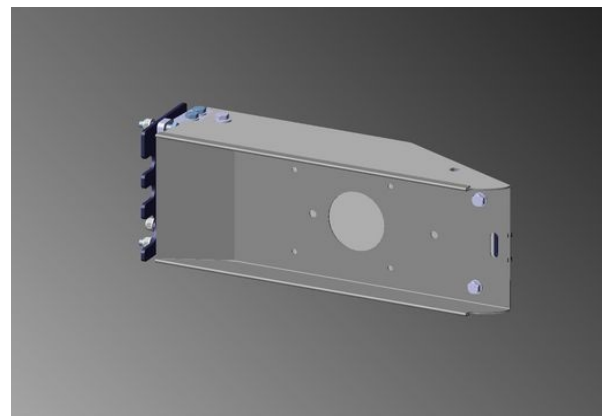

CH213104

Light Support R/H