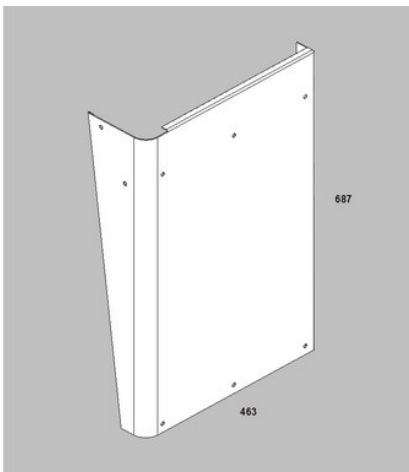

CH209615

S/S rear left mudguard for trailer