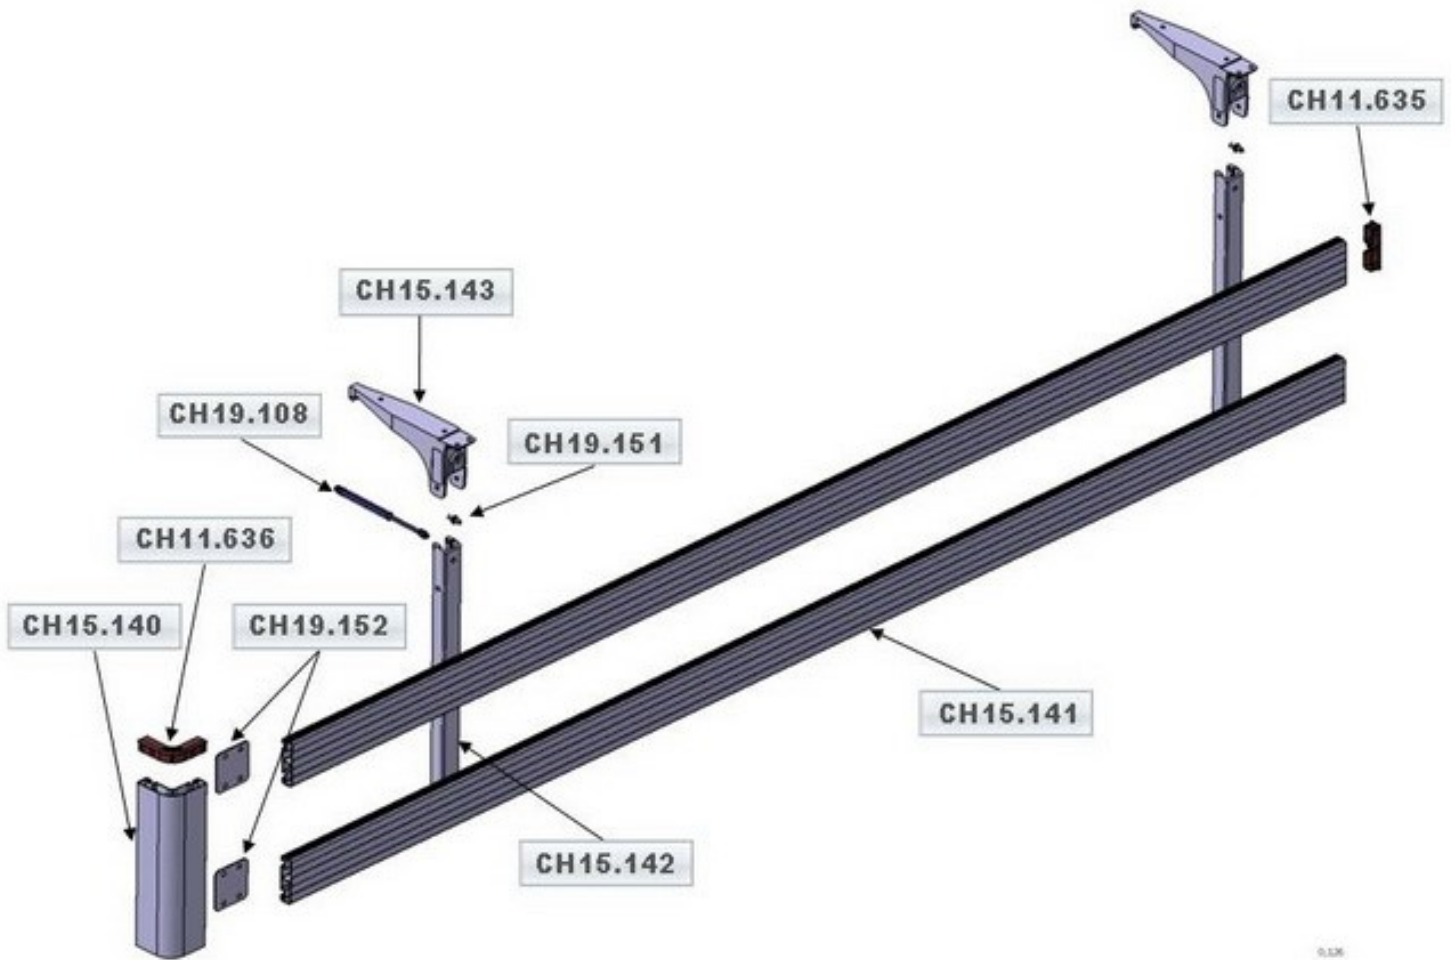

Sideguards