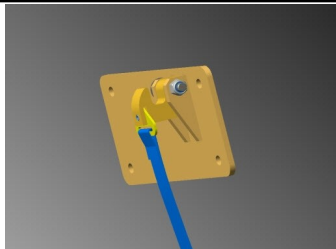

Left new mudflap 1230mm

CH110553

Right new mudflap 1230mm

Easy Bulkhead - Complete

CH8022 Easy Strap

CH4284 Rubber bung 70, Shores 500 x 40 x 20

CH11.537 45mm Eurogam bulkhead 3 lipped seal

CH22.182 Complete handle

CH212702 Self locking bulkhead right

CH210261 Easy aluminium reinforcement

CH210023 Complete bracket for easy bulkhead

CH209606 Easy dividing wall gate

COMPLETE BULKHEADS available by body number—call Truckstop

Easy Bulkhead - Complete Bracket

Easy Bulkhead - Easy C-Bracket 2014-

CH19222 Partition aluminium rail (6280mm)	CH19299 Stainless steel 6 x 40 partition pin	CH214810 Partition fixed central body	CH214809 Partition adjustable central body	CH214812 long runner
CH214811 short runner	CH514 Hex. Srew 8/8 zn bi 10x25 ft	CH210050 Stopper pin and silent block	CH19359 Roller bearing for Easy 2014 metalwork	CH208805 Rotation Pin
CH214804 Metalwork front pin	CH8712 Spring cylinder 3400N	CH210042 Fixing plate (before modification)	CH210134 Partition safety stop st/cl4/53	CH8007 Merkel stop d 2525
CH19232 Coated roller, FTH 40x14/10	CH19238 Half nut, M10 stainless steel	CH214805 Metalwork swivel ring	CH19282 MODIFIED NOW USE CH20344 & CH20345	CH20344 RH Easy Bracket
CH20345 LH Easy Bracket				