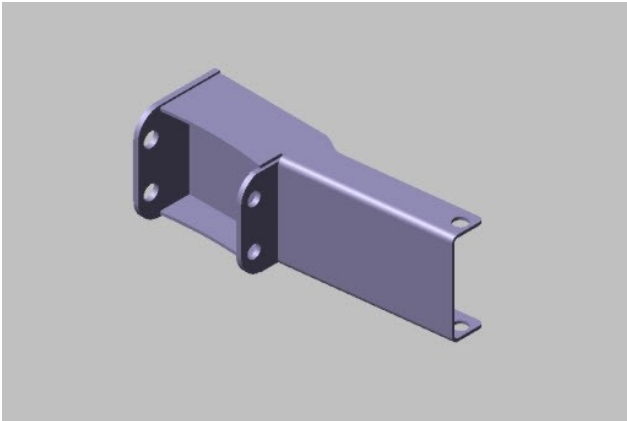

Light Support R/H

Rear Bumper & Light Mountings

CH212006

Lower rear frame tecnogam (mod22)

CH213949

Fixed lamp support M802 right and left

CH213145

Bumper mobile arm complete rear m C3