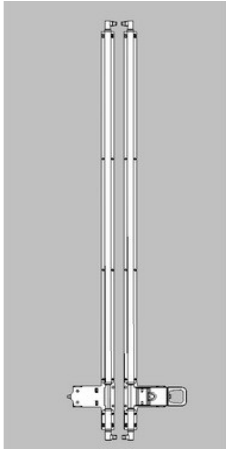

Bronze bolt of lock 22

CH16.523

22mm S/S Round

CH18.134

Lower bearing of locking bar model 22

Rear Doors Model 22

CH20.505

Complete rear locking door sets available by body number - phone for details