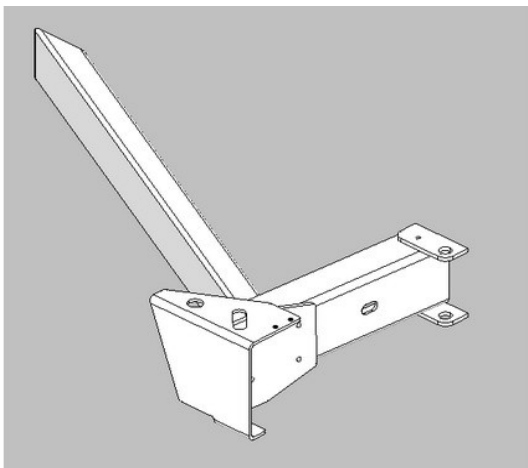

CH204080

Horizontal reinforcement for bumper BC