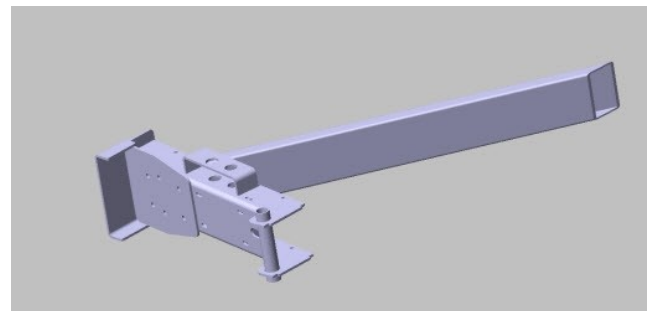

CH213146

Fixed arm LH bumper support C3