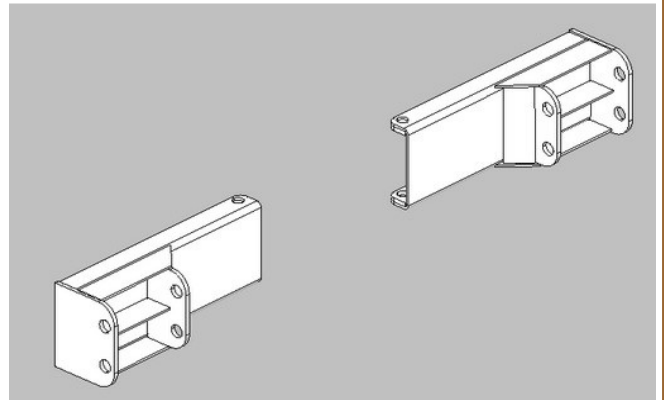

CH204079

Mobil arm for BC bumper