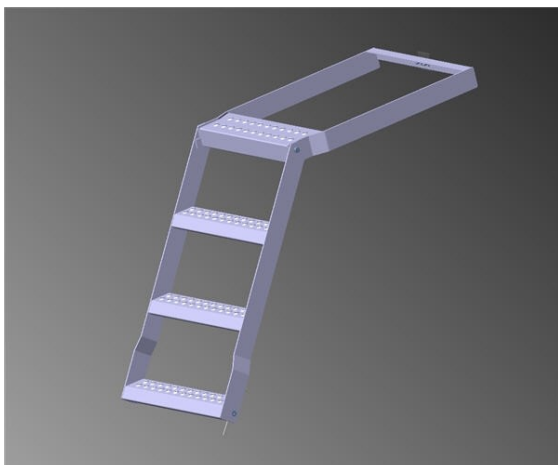

CH2637

Support for stop of rear ladder

CH16291 & CH16292

CH16291 - Slide channel for rear steps 440mm

CH16292 - 440mm rear step ladder - drop down part

CH16290

680mm rear step ladder

CH16289