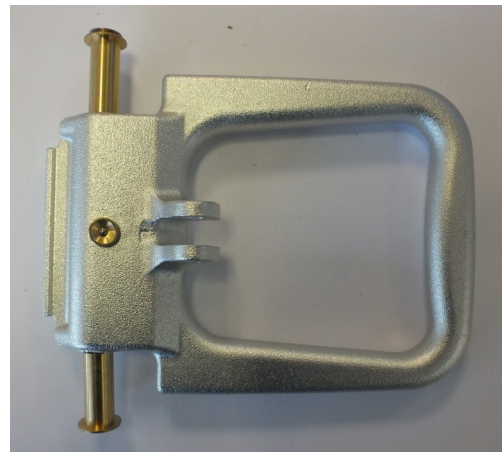

CH18.127

Pull handle aluminium Model 22 / 27 (large model)