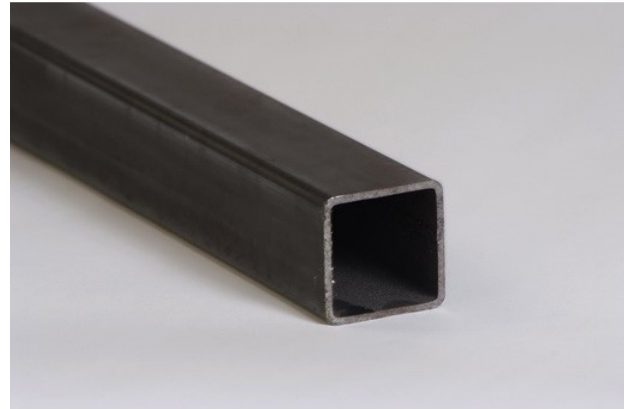

CH16.341

Steel tube 50x50x3