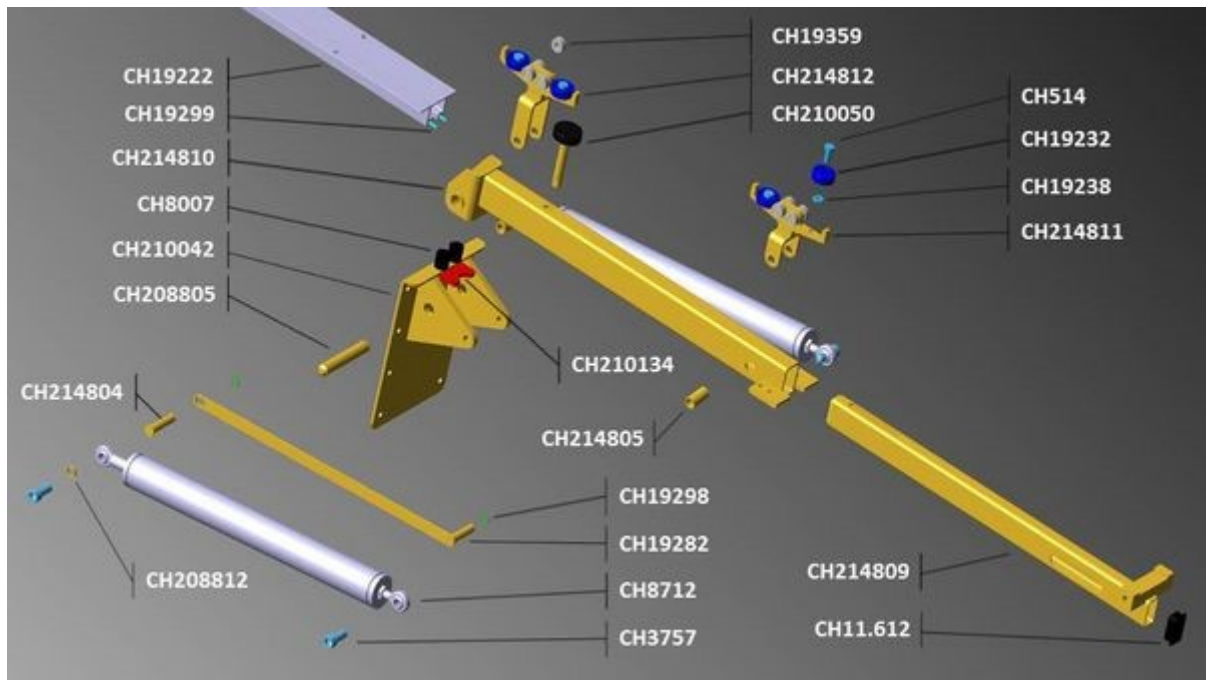

CH212702 Self locking bulkhead right

CH210261 Easy aluminium reinforcement

CH210023 Complete bracket for easy bulkhead

CH209606 Easy dividing wall gate

COMPLETE BULKHEADS available by body number—call Truckstop

Easy Bulkhead - Complete Bracket

Easy Bulkhead - Easy C-Bracket 2014-

CH19222 Partition aluminium rail (6280mm)	CH19299 Stainless steel 6 x 40 partition pin	CH214810 Partition fixed central body	CH214809 Partition adjustable central body	CH214812 long runner
CH214811 short runner	CH514 Hex. Srew 8/8 zn bi 10x25 ft	CH210050 Stopper pin and silent block	CH19359 Roller bearing for Easy 2014 metalwork	CH208805 Rotation Pin
CH214804 Metalwork front pin	CH8712 Spring cylinder 3400N	CH210042 Fixing plate (before modification)	CH210134 Partition safety stop st/cl4/53	CH8007 Merkel stop d 2525
CH19232 Coated roller, FTH 40x14/10	CH19238 Half nut, M10 stainless steel	CH214805 Metalwork swivel ring	CH19282 MODIFIED NOW USE CH20344 & CH20345	CH20344 RH Easy Bracket
CH20345 LH Easy Bracket				