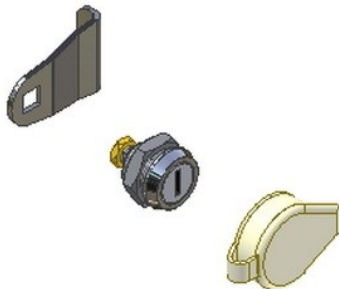

CH13674

Barrel+ cap Inogam stainless steel handle