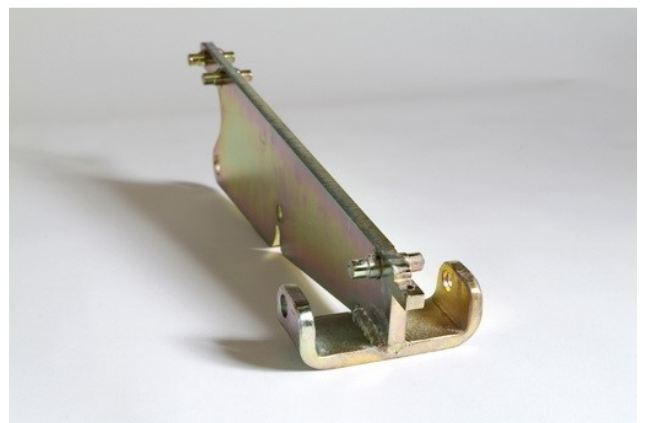

Easy Bulkhead - Complete Bracket

Easy Bulkhead - Easy C-Bracket 2014-

CH19222 Partition aluminium rail (6280mm)	CH19299 Stainless steel 6 x 40 partition pin	CH214810 Partition fixed central body	CH214809 Partition adjustable central body	CH214812 long runner
CH214811 short runner	CH514 Hex. Srew 8/8 zn bi 10x25 ft	CH210050 Stopper pin and silent block	CH19359 Roller bearing for Easy 2014 metalwork	CH208805 Rotation Pin
CH214804 Metalwork front pin	CH8712 Spring cylinder 3400N	CH210042 Fixing plate (before modification)	CH210134 Partition safety stop st/cl4/53	CH8007 Merkel stop d 2525
CH19232 Coated roller, FTH 40x14/10	CH19238 Half nut, M10 stainless steel	CH214805 Metalwork swivel ring	CH19282 MODIFIED NOW USE CH20344 & CH20345	CH20344 RH Easy Bracket
CH20345 LH Easy Bracket				

CH22.169

S/S Z plate for sliding bulkhead

CH16.159

6,5m Galvanised bulkhead section

CH19.141

Gas strut 400 kg

CH190141

Bansbach gas strut 450 kg

CH213858

MOVEABLE BULKHEAD LIFT HANDLE

CH22.171

Mobile arm

Easy Bulkhead

CH22.119

LOCK FIXING—EASY BULKHEAD

Door Seals