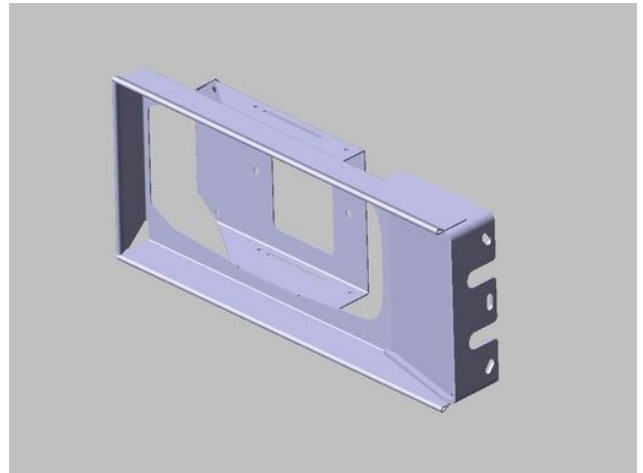

Light Support R/H

Rear Bumper & Light Mountings

CH212006

Lower rear frame tecnogam (mod22)

CH213949

Fixed lamp support M802 right and left

CH213145

Bumper mobile arm complete rear m C3