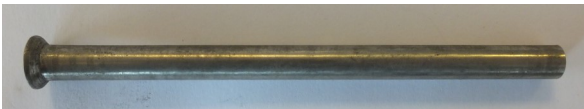

CH18.129

Pin for bi-axle handle 22-27