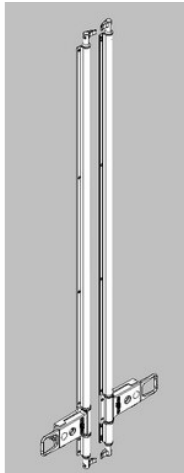

CH3653

S/s tube 304 ϕ 26,9x2,6

CH2597

20X27 locking bearing

CH20.508

Complete rear locking door sets available by body number - phone for details

CH23.800

S/S Door Catch

Rear Doors Locks Model 22

CH18.122

Door handle model 22

CH18.127

Pull handle aluminium Model 22 / 27 (large model)

CH18.129

Pin for bi-axle handle 22-27

CH18.172

Bronze bolt of lock 22

CH16.523

22mm S/S Round

CH18.134

Lower bearing of locking bar model 22

Rear Doors Model 22

CH20.505

Complete rear locking door sets available by body number - phone for details