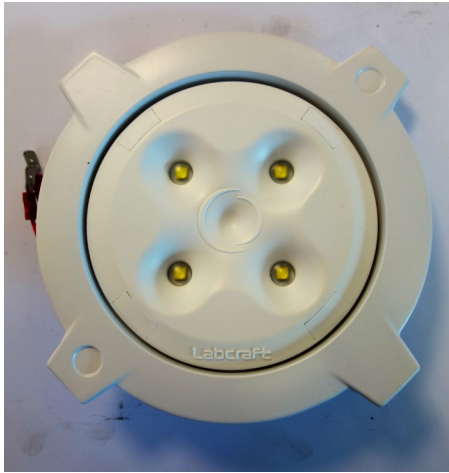

CH22029

Red Rear Marker Lamps

Electrical

CH11980

Labcraft domelight LED hlcled5-1/2 24V

CH12827

Labcraft 35W halogen ceiling light

Lens also available - CH14102

CH19585

Labcraft Adapter Plate

CH120421

Recessed light + lamp 15W 24V

CH120422

Lens of recessed internal light

CH12700

Ceiling light switch, int., Rubbolite 90