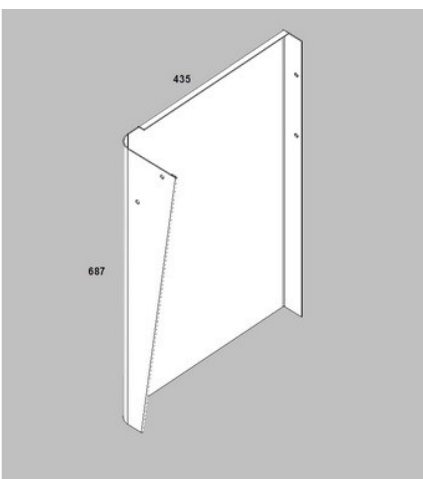

CH211440

S/s left front mudguard 630 for trailer