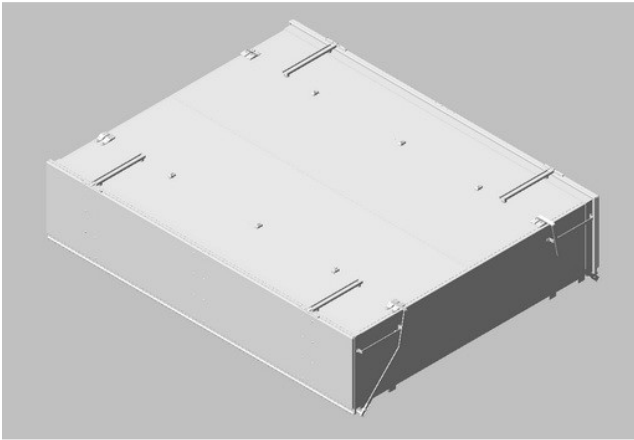

Pallet / Spare Wheel Carrier

CH23.119

Pallet-box 36 pallets painted grey