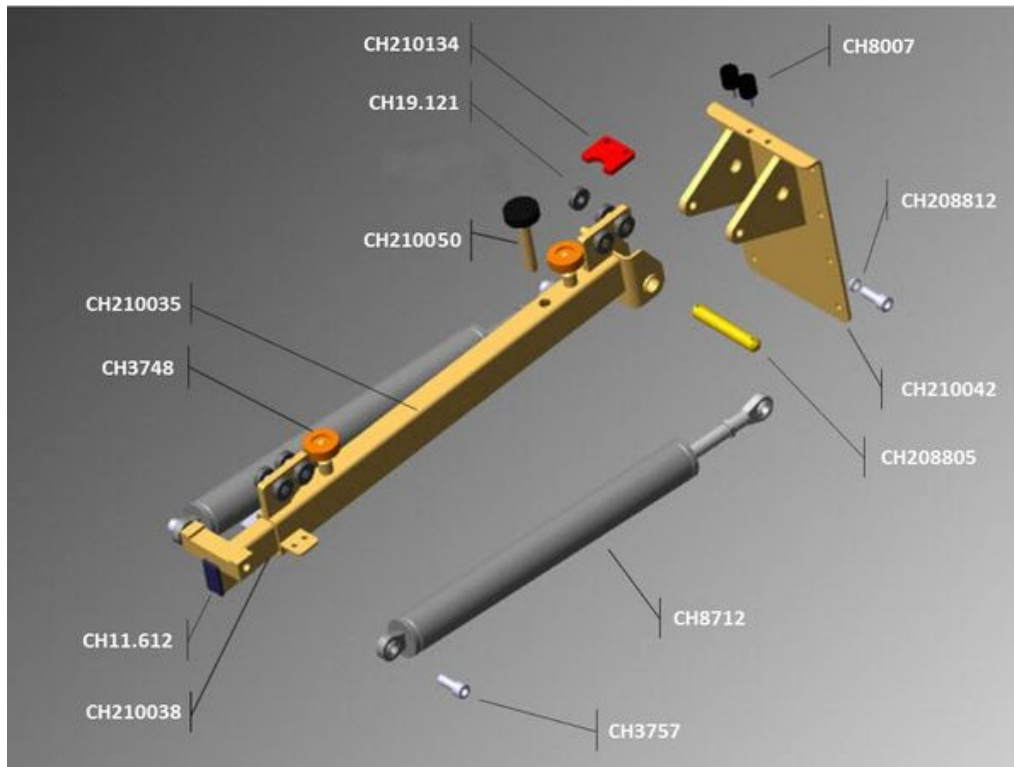

CH212702 Self locking bulkhead right

CH210261 Easy aluminium reinforcement

CH210023 Complete bracket for easy bulkhead

CH209606 Easy dividing wall gate

COMPLETE BULKHEADS available by body number—call Truckstop

Easy Bulkhead - Complete Bracket

Easy Bulkhead - Easy C-Bracket 2014-

CH19222 Partition aluminium rail (6280mm)	CH19299 Stainless steel 6 x 40 partition pin	CH214810 Partition fixed central body	CH214809 Partition adjustable central body	CH214812 long runner
CH214811 short runner	CH514 Hex. Srew 8/8 zn bi 10x25 ft	CH210050 Stopper pin and silent block	CH19359 Roller bearing for Easy 2014 metalwork	CH208805 Rotation Pin
CH214804 Metalwork front pin	CH8712 Spring cylinder 3400N	CH210042 Fixing plate (before modification)	CH210134 Partition safety stop st/cl4/53	CH8007 Merkel stop d 2525
CH19232 Coated roller, FTH 40x14/10	CH19238 Half nut, M10 stainless steel	CH214805 Metalwork swivel ring	CH19282 MODIFIED NOW USE CH20344 & CH20345	CH20344 RH Easy Bracket
CH20345 LH Easy Bracket				