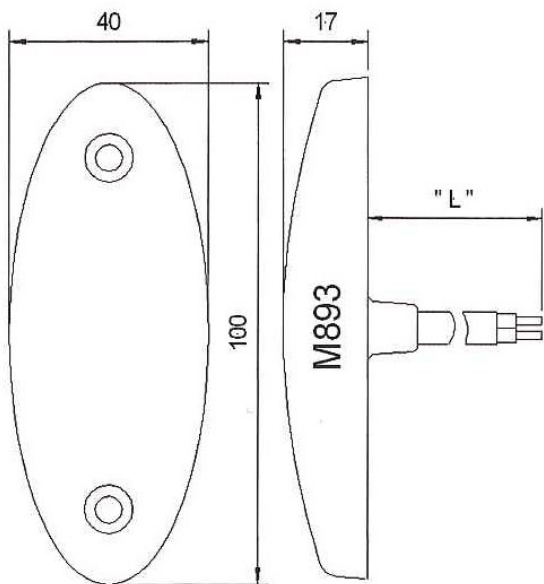

CH12697

Main line, Wabco, 16,7 m, 90735

CH12505

Main line Haldex, 16.7m

CH12506

Cable, side light connection, 23 m, 9019

CH15187

RR LIGHT Y CABLE DIN7 1.8M/3.1M

CH12862

Rubbolite tight box big model

Electrical

Truck Lite OE LED Marker Lights - Screw Mount

Part No	Volts	Marker	Reflex	Front	Side	Rear	Cable Length	Connector
893/11/05	12/24	✓	✓	✓			0.5 M	Fly Lead
893/11/15	12/24	✓	✓	✓			1.5M	Fly Lead
893/11/35	12/24	✓	✓	✓			3.5M	Fly Lead
893/11/50	12/24	✓	✓	✓			5.0M	Fly Lead
893/12/05	12/24	✓	✓			✓	0.5M	Fly Lead
893/12/35	12/24	✓	✓			✓	3.5M	Fly Lead
893/12/50	12/24	✓	✓			✓	5.0M	Fly Lead
893/13/05	12/24	✓	✓		✓		0.5M	Fly Lead
893/61/05	12/24	✓	✓	✓			0.5M	Click-In Connector
893/61/15	12/24	✓	✓	✓			1.5M	Click-In Connector
893/61/50	12/24	✓	✓	✓			5.0M	Click-In Connector
893/62/05	12/24	✓	✓			✓	0.5M	Click-In Connector
893/62/50	12/24	✓	✓			✓	5.0M	Click-In Connector
893/63/02	12/24	✓	✓		✓		0.2M	Click-In Connector
893/63/05	12/24	✓	✓	✓			0.5M	Click-In Connector
893/63/15	12/24	✓	✓	✓			1.5M	Click-In Connector
893/73/01	12/24	✓	✓	✓			0.2M	Click-In Connector