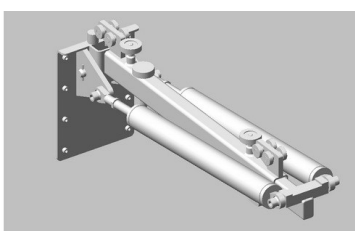

Left new mudflap 1230mm

CH110553

Right new mudflap 1230mm

Easy Bulkhead - Complete

CH8022 Easy Strap

CH4284 Rubber bung 70, Shores 500 x 40 x 20

CH11.537 45mm Eurogam bulkhead 3 lipped seal

CH22.182 Complete handle

CH212702 Self locking bulkhead right

CH210261 Easy aluminium reinforcement

CH210023 Complete bracket for easy bulkhead

CH209606 Easy dividing wall gate

COMPLETE BULKHEADS available by body number—call Truckstop

Easy Bulkhead - Complete Bracket

Easy Bulkhead - Easy C-Bracket 2014-

CH19222 Partition aluminium rail (6280mm)	CH19299 Stainless steel 6 x 40 partition pin	CH214810 Partition fixed central body	CH214809 Partition adjustable central body	CH214812 long runner
CH214811 short runner	CH514 Hex. Srew 8/8 zn bi 10x25 ft	CH210050 Stopper pin and silent block	CH19359 Roller bearing for Easy 2014 metalwork	CH208805 Rotation Pin
CH214804 Metalwork front pin	CH8712 Spring cylinder 3400N	CH210042 Fixing plate (before modification)	CH210134 Partition safety stop st/cl4/53	CH8007 Merkel stop d 2525
CH19232 Coated roller, FTH 40x14/10	CH19238 Half nut, M10 stainless steel	CH214805 Metalwork swivel ring	CH19282 MODIFIED NOW USE CH20344 & CH20345	CH20344 RH Easy Bracket
CH20345 LH Easy Bracket				