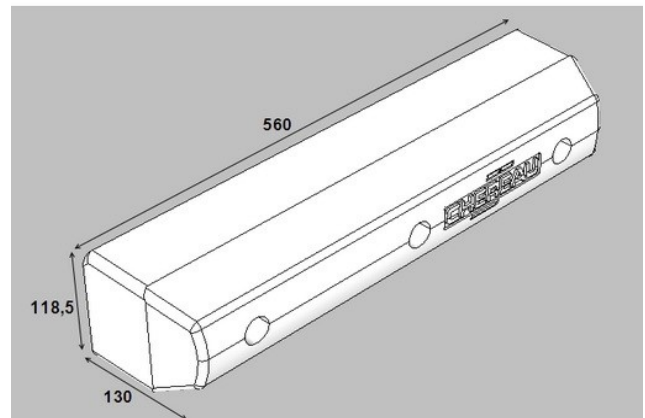

CH110507

Chereau buffer 560x118.5x130