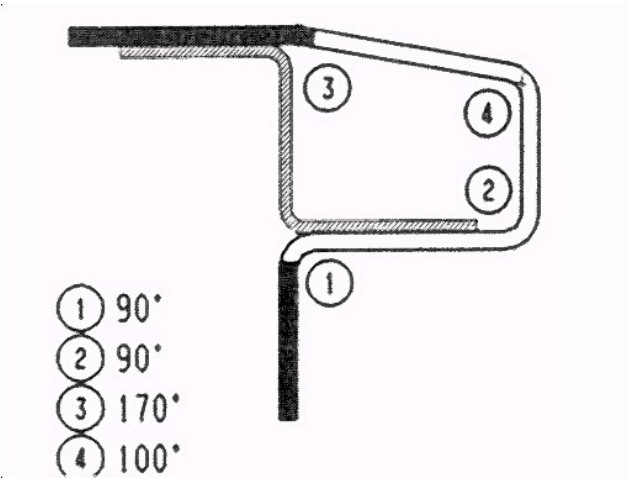

Rear Bumper & Light Mountings

CH212006

Lower rear frame tecnogam (mod22)