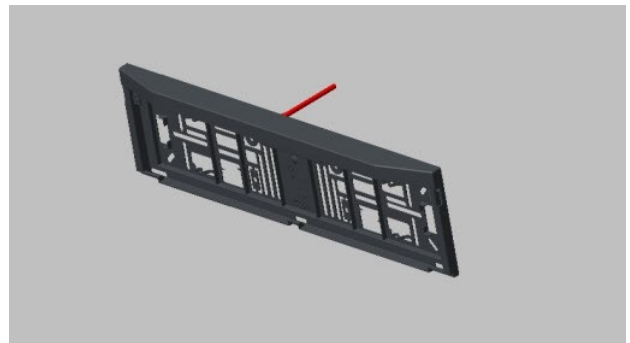

CH14842

Number Plate Holder + LED