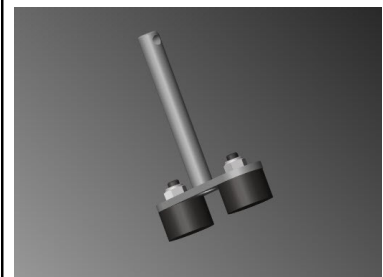

Easy Bulkhead - Complete Bracket

Easy Bulkhead - Easy C-Bracket 2014-

CH19222 Partition aluminium rail (6280mm)	CH19299 Stainless steel 6 x 40 partition pin	CH214810 Partition fixed central body	CH214809 Partition adjustable central body	CH214812 long runner
CH214811 short runner	CH514 Hex. Srew 8/8 zn bi 10x25 ft	CH210050 Stopper pin and silent block	CH19359 Roller bearing for Easy 2014 metalwork	CH208805 Rotation Pin
CH214804 Metalwork front pin	CH8712 Spring cylinder 3400N	CH210042 Fixing plate (before modification)	CH210134 Partition safety stop st/cl4/53	CH8007 Merkel stop d 2525
CH19232 Coated roller, FTH 40x14/10	CH19238 Half nut, M10 stainless steel	CH214805 Metalwork swivel ring	CH19282 MODIFIED NOW USE CH20344 & CH20345	CH20344 RH Easy Bracket
CH20345 LH Easy Bracket				

Easy Bulkhead - Complete Handle

CH8165 Black Protection handle

CH11.576 40x25 Stopper

CH14.202 S/S screw 8x25 hex

CH14.204 S/S screw 8x40 hex

CH18.153 Double spring 22

CH210207 Handle buffer support

Easy Bulkhead