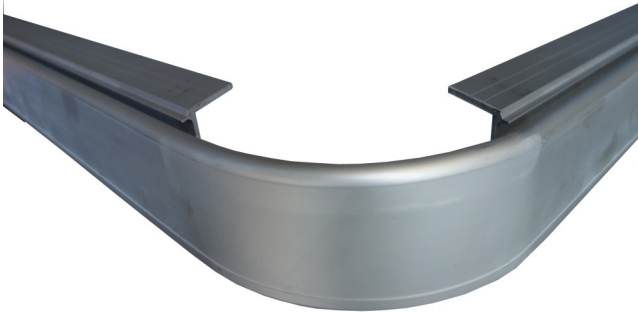

FOR INOGAM 2015-

CH19458

LOWER BUILT-IN LIGHT PROFILE, 2916mm

FOR INOGAM 2015-

CH19155

LOWER BUILT-IN LIGHT PROFILE, 3450mm

FOR INOGAM 2015-

CH19437