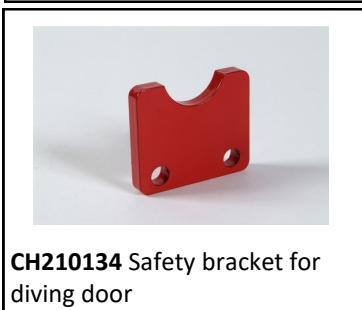

CH212702 Self locking bulkhead right

CH210261 Easy aluminium reinforcement

CH210023 Complete bracket for easy bulkhead

CH209606 Easy dividing wall gate

COMPLETE BULKHEADS available by body number—call Truckstop

Easy Bulkhead - Complete Bracket

Easy Bulkhead - Easy C-Bracket 2014-

CH19222 Partition aluminium rail (6280mm)	CH19299 Stainless steel 6 x 40 partition pin	CH214810 Partition fixed central body	CH214809 Partition adjustable central body	CH214812 long runner
CH214811 short runner	CH514 Hex. Srew 8/8 zn bi 10x25 ft	CH210050 Stopper pin and silent block	CH19359 Roller bearing for Easy 2014 metalwork	CH208805 Rotation Pin
CH214804 Metalwork front pin	CH8712 Spring cylinder 3400N	CH210042 Fixing plate (before modification)	CH210134 Partition safety stop st/cl4/53	CH8007 Merkel stop d 2525
CH19232 Coated roller, FTH 40x14/10	CH19238 Half nut, M10 stainless steel	CH214805 Metalwork swivel ring	CH19282 MODIFIED NOW USE CH20344 & CH20345	CH20344 RH Easy Bracket
CH20345 LH Easy Bracket				