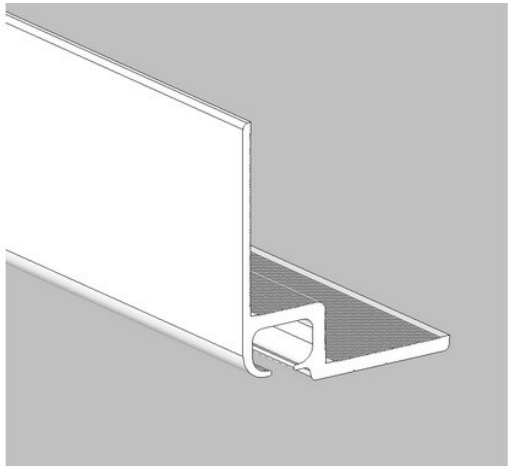

Body Mouldings & Extrusions

CH3390

INO GAM 6,15M upper capping

CH3391

INO GAM side lower capping

CH3389

Vertical joining strip

CH3385