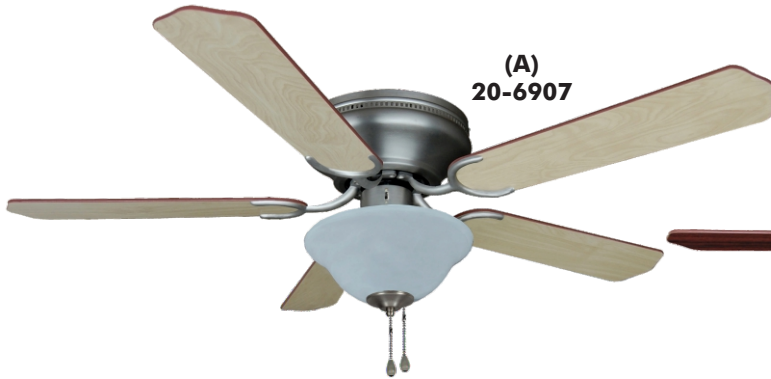

Riverchase 52" Dual Mount Ceiling Fans

	Blade Color	Body Color	Item Number	Pack
A	Silver/Rosewood	Satin Nickel	20-7164	1/ea
B	Light Maple/Walnut	Oil Rubbed Bronze	20-7249	1/ea

- 5 Reversible blades.
- Remote control included.
- Reversible air flow for all year comfort.
- Uses 2 - 13W bulbs.
- GU 24 base.
- Bulbs not included.
- Integrated light kit included.
- 4" Down rod included.