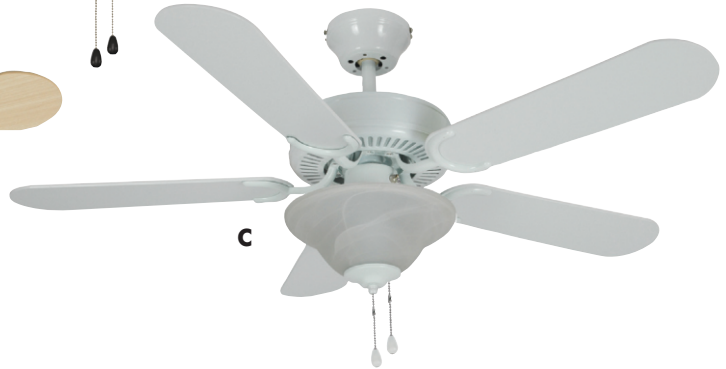

Ceiling Fans

Wyndham Series 42" Triple Mount Ceiling Fans

	Blade color	Body color	Item Number	Pack
A	Light Maple/Cherry	Classic bronze	54-3595	1/ea
B	Light Maple/Medium Oak	Satin Nickel	54-3587	1/ea
C	White/Light Maple	White	54-3579	1/ea

- With Alabaster glass light kit.
- 5 Reversible blades.
- 3 Speed pull chain control.
- Reversible air flow for all year comfort.
- Versatile mounting bracket for standard, close-up or 30 degree vaulted ceiling.
- Cap included- may be installed with or without light kit.
- Uses 2 - 60W bulbs.
- Candelabra, E12 base.
- Bulbs included.
- 4" Down rod included.