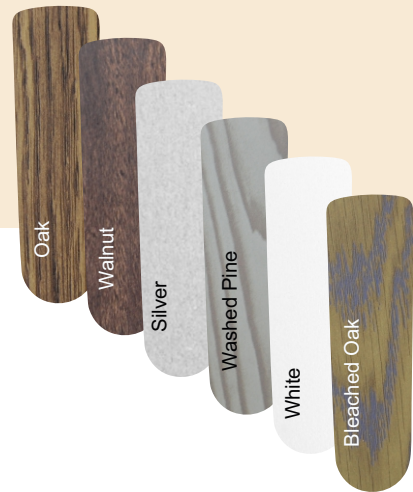

Ceiling Fans

Bermuda Series 52" Flush Mount Ceiling Fans

	Blade color	Body color	Item Number	Pack
A	Oak/Walnut	Antique Brass	41-5885	1/ea
B	Oak/Walnut	Bright Brass	41-5869	1/ea
C	Silver/Washed Pine	Satin Nickel	41-5893	1/ea
D	White/Bleached Oak	Gloss White	41-5877	1/ea

CEILING FANS

- 3 Frosted glass light kit.
- 5 Reversible blades.
- 3 Speed pull chain control.
- Reversible air flow for all year comfort.
- Cap included - may be installed with or without light kit.
- Uses 3 - 60W bulbs.
- Candelabra, E12 base.
- Bulbs not included.