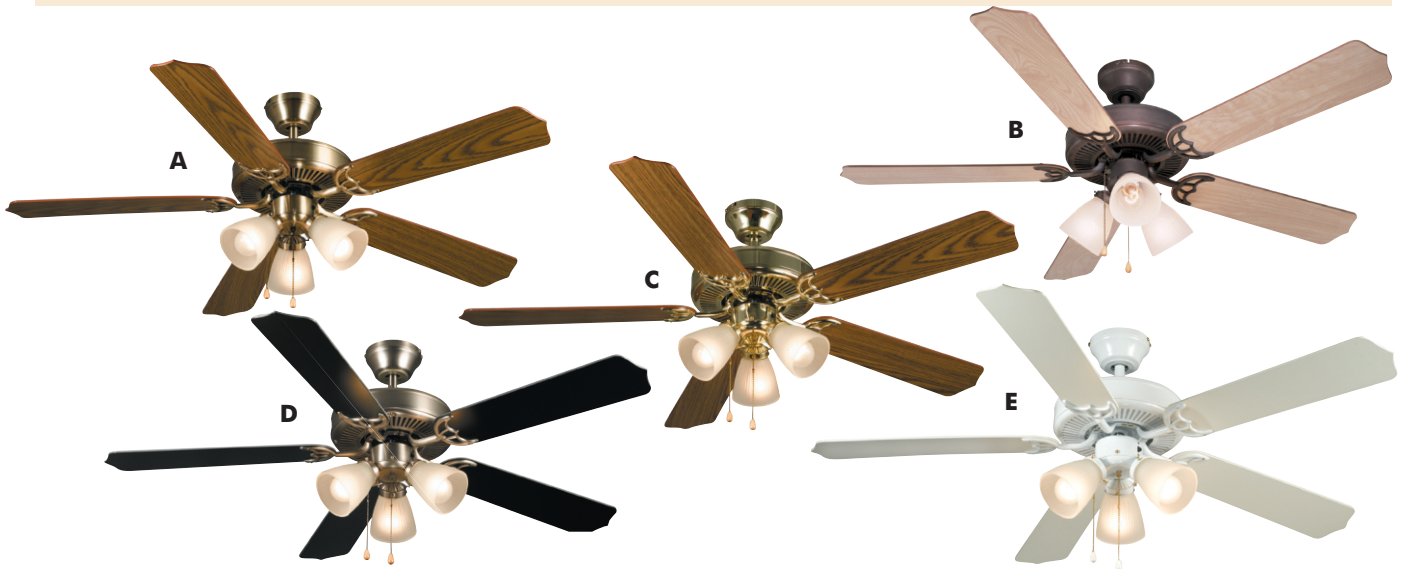

# Ceiling Fans

## Tuscany 52" Triple Mount Ceiling Fan

54-3561 Pack 1/ea

- Blade color: Medium Oak/Black.
- Finish: Black.
- With alabaster glass bowl light kit.
- 5 Reversible blades.
- 3 Speed pull chain control.
- Reversible air flow for all year comfort.
- Versatile mounting bracket for standard, close-up or 30 degree vaulted ceiling.
- Cap included - may be installed with or without light kit.
- Uses 2 - 60W Candelabra, E12 base bulbs.
- Bulbs included.
- 4" Down rod included.

- 3 Frosted glass light kit.
- 5 Reversible blades.
- 3 Speed pull chain control.
- Reversible air flow for all year comfort.
- Versatile mounting bracket for standard, close-up or 30 degree vaulted ceiling.
- Cap included - may be installed with or without light kit.
- Uses 3 - 60W bulbs.
- Candelabra, E12 base.
- Bulbs included.
- 4" Down rod included.