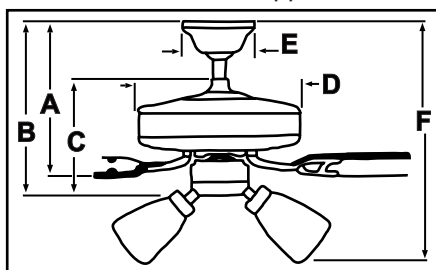

Fan Specifications

Series	Size	Light Kit	# of Bulbs	No. of Blades				Sizing (See Diagram)						Net Weight/LBS	Gross PKD
				3	4	5	6	A	B	C	D	E	F		
Aegean	42"	Y	1	X				5.6"	8"	8"	9.4"	9"	12.2"	8.80	9.90
Arcadia	30"	Y	1			X		6.5"	8"	8"	9.5"	9"	12.2"	11.00	12.10
Bermuda	52"	Y	3		X			6.4"	8.2"	8.2"	11"	11"	14"	15.18	16.28
Caribbean	56"	N	0	X				16.6"	18.4"	6.6"	7.6"	5.7"	18.4"	11.89	13.48
Dover	52"	Y	2		X			10.5"	12.5"	8"	11"	5.1"	18.5"	16.80	17.90
Horizon	48"	N	1			X		12.2"			6.9"	5.2"	17"	16.50	17.60
Jamaica	52"	Y	2	X				10.5"	12.5"	8"	11"	5.1"	17"	16.50	17.60
Jupiter	52"	Y	2		X			6.1"	7.5"	7.5"	11.4"	11"	12.4"	15.70	17.38
Monterey	30"	Y	1			X		10"	12.3"	7"	6.8"	5.1"	15"	11.20	12.10
Palladium	52"	Y	3		X			10.5"	12.8"	8"	11"	5.1"	17.5"	15.40	17.60
Riverchase	52"	N	2		X			11.875"		10.25"	10.25"	5.25"	16.5"	16.30	18.50
Santa Fe	52"	N	2	X				12"	13.5"	7.25"	10.375"	5.125"	17.5"	18.70	21.12
Trinidad	42"	Y	1	X				6.5"	8"	8"	9.6"	9.6"	12.2"	9.79	10.89
Tuscany	52"	Y	2		X			12"	13"	8.5"	12.3"	5.1"	19"	16.50	18.70
Wyndham	42"	Y	2		X			11.2"	12.7"	8"	9.5"	5.1"	18.2"	11.00	12.76

All dimensions are approximate.