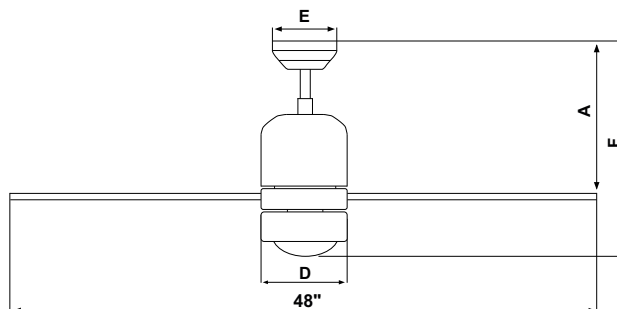

Dimensions for 48" Horizon.