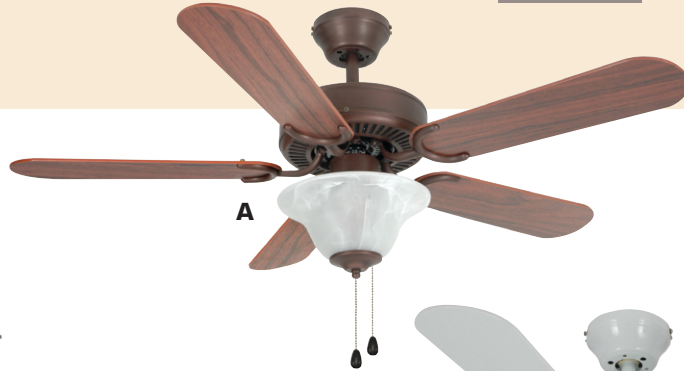

Ceiling Fans

Wyndham Series 42" Triple Mount Ceiling Fans

	Blade color	Body color	Item Number	Pack
A	Light Maple/Cherry	Classic bronze	54-3595	1/ea
B	Light Maple/Medium Oak	Satin Nickel	54-3587	1/ea
C	White/Light Maple	White	54-3579	1/ea

- With Alabaster glass light kit.
- 5 Reversible blades.
- 3 Speed pull chain control.
- Reversible air flow for all year comfort.
- Versatile mounting bracket for standard, close-up or 30 degree vaulted ceiling.
- Cap included- may be installed with or without light kit.
- Uses 2 - 60W bulbs.
- Candelabra, E12 base.
- Bulbs included.
- 4" Down rod included.