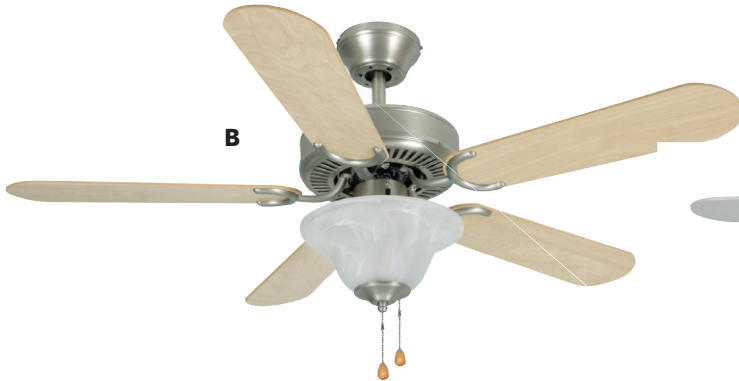

Ceiling Fans

Wyndham Series 42" Triple Mount Ceiling Fans

	Blade color	Body color	Item Number	Pack
A	Light Maple/Cherry	Classic bronze	54-3595	1/ea
B	Light Maple/Medium Oak	Satin Nickel	54-3587	1/ea
C	White/Light Maple	White	54-3579	1/ea

- With Alabaster glass light kit.
- 5 Reversible blades.
- 3 Speed pull chain control.
- Reversible air flow for all year comfort.
- Versatile mounting bracket for standard, close-up or 30 degree vaulted ceiling.
- Cap included- may be installed with or without light kit.
- Uses 2 - 60W bulbs.
- Candelabra, E12 base.
- Bulbs included.
- 4" Down rod included.