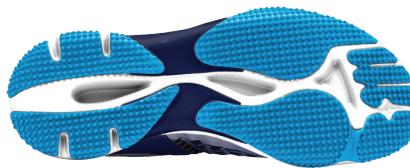

TRAIN

NEW 1249554 MEN'S UA SPINE™ EXPLODE

$99.99 / 0055 // SIZES: 7-13, 14, 15, 16 // WEIGHT: 10.5 oz. / 297 g // 8.5 mm offset

UPPER: UA ClutchFit™ wraps your heel with a lightweight “second skin” for powerful support and incredible feel / Ultra-breathable mesh with a second layer of synthetic underlays, for locked-in midfoot support / Midfoot speed strap supports every move you make, at a fraction of the thickness of other straps.

MIDSOLE: UA Spine™ chassis technology creates an incredibly light, flexible feel without sacrificing support / Micro G™ foam encapsulated within the chassis delivers unrivaled rebound and energy return.

FOOTBED: Die-cut 4D Foam® footbed conforms to your foot's exact shape, eliminating slippage.

OUTSOLE: Solid rubber outsole provides full ground contact and superior traction.

STYLE #	COLOR	FIRST SHIP
1249554-600	RED/BLACK/WHITE	6/1/2014
1249554-001	BLACK/BLACK/METALLIC SILVER	6/1/2014
1249554-002	BLACK/TAXI/BLACK	6/1/2014
1249554-100	WHITE/BLACK/BLACK	6/1/2014

NEW 1249553 MEN'S UA SONIC

$89.99 / 0594 // SIZES: 7-13, 14, 15, 16 // WEIGHT: 9.0 oz. / 255 g // 6 mm offset

UPPER: UA ClutchFit™ wraps your foot in a lightweight “second skin” for powerful support and incredible feel.

MIDSOLE: Full-length Micro G™ foam cushions landings into explosive takeoffs / Composite TPU shank gives you even greater midfoot support.

FOOTBED: Molded 4D Foam® footbed conforms to your foot's exact shape, eliminating slippage.

OUTSOLE: Speed Turf Traction outsole has aggressive grip to stabilize and propel you in any direction.