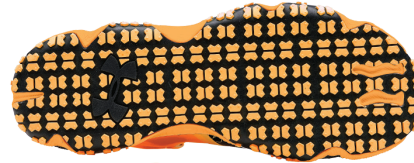

NEW 1246698 MEN'S UA SPEEDFORM XC MID

$129.99 / 0517 // SIZES: UNISEX: 3.5-13, 14, 15 // WEIGHT: 9.5 oz. / 270 g // 8 mm offset

UPPER: UA Storm footwear repels water without sacrificing breathability or adding weight / Innovative UA SpeedForm technology delivers zero distraction while running / Seamless heel cup with silicone grip for a locked-in, anatomical fit / TPU heel counter adds structure for greater stability / Smooth, ultrasonic welded seaming with Bemis tape for next-to-skin support and comfort / Perforated upper with ultrasonic seal for durable breathability.

MIDSOLE: Full-length Micro G™ foam turns cushioned landings into explosive takeoffs / TPU curve at midfoot for extra support and stability.

FOOTBED: Molded 4D Foam® footbed conforms to your foot's exact shape, eliminating slippage.

OUTSOLE: UA Light Speed Grip is strategically placed on outsole for the ultimate in ultra-lightweight traction / Anatomical outsole for natural fit and performance.

STYLE #	COLOR	FIRST SHIP
1246698-863	VIVID/BLACK/BLACK	7/1/2014
1246698-002	BLACK/WHITE/LEAD	7/1/2014
1246698-731	HIGH-VIS YELLOW/WHITE/CHARCOAL	7/1/2014

863