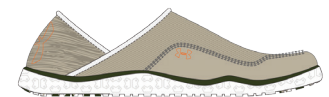

1248165 UA MEN'S PLAYMAKER IV SL

$24.99 / 0521 // SIZES: 7-18 (WHOLE SIZES ONLY)

UPPER: HeatGear® lined synthetic strap offers custom fit with adjustable Velcro® closure.

FOOTBED: MPZ® inspired EVA footbed provides exceptional cushioning and color pop.

OUTSOLE: Re-engineered EVA outsole with durable traction pods provides lightweight cushioning and comfort.

STYLE #	COLOR	FIRST SHIP
1248165-101	WHITE/BLACK	C/O
1248165-002	BLACK/METALLIC SILVER/BLACK	C/O
1248165-007	BLACK/RED/RED	C/O
1248165-008	BLACK/HYPER GREEN	C/O
1248165-403	CASPIAN/TAXI/ORANGE	C/O

1238676 UA MEN'S LOCKER II SL

$19.99 / 0001 // SIZES: 7-18 (WHOLE SIZES ONLY)

UPPER/FOOTBED/OUTSOLE: Updated core style that is a quick drying one piece Performance molded EVA slide / Strap, footbed and outsole are re-engineered to transport water away from foot / For locker room or pool use.

STYLE #	COLOR	FIRST SHIP
1238676-001	BLACK/SILVER	C/O
1238676-003	MIDNIGHT NAVY/METALLIC SILVER	C/O
1238676-316	BITTER/BLACK	C/O
1238676-863	BLAZE ORANGE/BLACK	C/O

1243638 UA MEN'S 4D FOAM® ENCOUNTER III SL

$49.99 / 0052 // SIZES: 7-16 (WHOLE SIZES ONLY)

UPPER: Lightweight breathable mesh / Unique stretch compression band provides optimal fit around the heel and the versatility to fold down and be worn like a slide.

FOOTBED: 3 layer footbed contains (1) Moisture wicking top cloth (2) Perforated 4D Foam® layer provides ventilated custom fit cushioning (3) Polisport bottom layer that is breathable, moisture wicking and anti-microbial.

OUTSOLE: Lightweight rugged traction that features marbled rubber pods in heel and toe strike area.

STYLE #	COLOR	FIRST SHIP
1243638-035	STEEL/BLACK/WHITE	C/O
1243638-002	BLACK/NOISE	C/O
1243638-003	BLACK/PIRATE BLUE/WHITE	C/O
1243638-100	WHITE/SANDSTORM	C/O