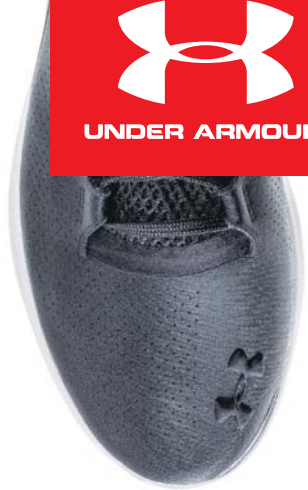

UNDER ARMOUR.

ALL/WINTER 2014 FALL/WINTER 2014 FALL/WINTER 2014 FALL/WINTER 2014 FALL/WINTER

PERFORMANCE
FOOTWEAR