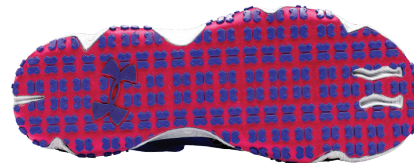

RUN

1245955 WOMEN'S UA SPEEDFORM APOLLO

$99.99 / 0055 // SIZES: 5-11, 12 // WEIGHT: 6.5 oz. / 184 g // 8 mm offset

UPPER: Innovative UA SpeedForm technology delivers zero distraction while running / Seamless heel cup with silicone grip for a locked-in, anatomical fit / Smooth, ultrasonic welded seaming with Bemis tape for next-to-skin support and comfort / Perforated upper with ultrasonic seal for durable breathability.

MIDSOLE: Full-length Micro G™ midsole creates an incredibly lightweight and responsive ride / TPU curve at midfoot for extra support and stability.

FOOTBED: Full-length 4D Foam® sock liner conforms to your foot's exact shape, eliminating slippage.

OUTSOLE: UA Light Speed Grip is strategically placed on outsole for the ultimate in ultra-lightweight traction / Anatomical outsole for natural fit and performance / Color blocking on heel with matching laces.

STYLE #	COLOR	FIRST SHIP
1245955-400	◆ BREATHTAKING BLUE/HIGH-VIS YELLOW/HIGH-VIS YELLOW	6/1/2014
1245955-100	◆ STEEPLE GRAY/CERISE/CERISE (PIP)	6/1/2014
1245955-500	◆ SIBERIAN IRIS/CITRUS BLAST/NEO PULSE	6/1/2014
1245955-577	◆ STROBE/BLACK/HIGH-VIS YELLOW	6/1/2014

NEW 1246734 WOMEN'S UA SPEEDFORM XC

$99.99 / 0055 // SIZES: 5-11, 12 // WEIGHT: 6.5 oz. / 184 g // 8 mm offset

UPPER: Innovative UA SpeedForm technology delivers zero distraction while running / Seamless heel cup with silicone grip for a locked-in, anatomical fit / TPU heel counter for added structure and support / Smooth, ultrasonic welded seaming with Bemis tape for next-to-skin support and comfort / Perforated upper with ultrasonic seal for durable breathability.

MIDSOLE: Full-length Micro G™ midsole creates an incredibly lightweight and responsive ride.