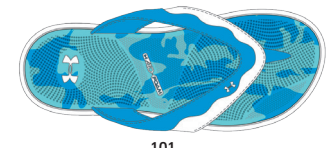

1243718 UA WOMEN'S PLAYMAKER VI SL

$24.99 / 0521 // SIZES: 6-12 (WHOLE SIZES ONLY)

UPPER: HeatGear® lined synthetic strap offers custom fit with adjustable Velcro® closure.

MIDSOLE: MPZ® inspired EVA footbed provides exceptional cushioning and color pop.

OUTSOLE: Re-engineered EVA outsole with durable traction pods provides lightweight cushioning and comfort.

STYLE #	COLOR	FIRST SHIP
1243718-001	BLACK/METALLIC SILVER	C/O
1243718-002	BLACK/CHAOS	C/O
1243718-102	WHITE/FLASHLIGHT/GRAVEL	C/O
1243718-448	VENETIAN BLUE/BLACK/NEO PULSE	C/O

1244453 UA WOMEN'S MARBELLA SPORT V T

$27.99 / 0041 // SIZES: 6-12 (WHOLE SIZES ONLY)

UPPER: EVA lined strap stays dry while providing comfort.

FOOTBED: 4D Foam® molds to your foot providing custom fit cushioning.

OUTSOLE: Sculpted EVA outsole provides lightweight comfort.

STYLE #	COLOR	FIRST SHIP
1244453-002	BLACK/NEO PULSE/FLUO PINK	C/O
1244453-003	BLACK/METALLIC SILVER	C/O
1244453-004	BLACK/EXOTIC BLOOM/PRIDE	C/O
1244453-101	WHITE/ELECTRIC BLUE/VENETIAN BLUE	C/O

101