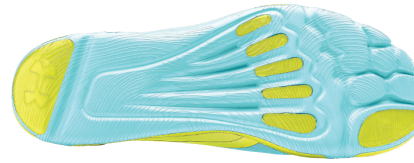

RUN

1245955 WOMEN'S UA SPEEDFORM APOLLO

$99.99 / 0055 // SIZES: 5-11, 12 // WEIGHT: 6.5 oz. / 184 g // 8 mm offset

UPPER: Innovative UA SpeedForm technology delivers zero distraction while running / Seamless heel cup with silicone grip for a locked-in, anatomical fit / Smooth, ultrasonic welded seaming with Bemis tape for next-to-skin support and comfort / Perforated upper with ultrasonic seal for durable breathability.

MIDSOLE: Full-length Micro G™ midsole creates an incredibly lightweight and responsive ride / TPU curve at midfoot for extra support and stability.

FOOTBED: Full-length 4D Foam® sock liner conforms to your foot's exact shape, eliminating slippage.

OUTSOLE: UA Light Speed Grip is strategically placed on outsole for the ultimate in ultra-lightweight traction / Anatomical outsole for natural fit and performance / Color blocking on heel with matching laces.

STYLE #	COLOR	FIRST SHIP
1245955-400	◆ BREATHTAKING BLUE/HIGH-VIS YELLOW/HIGH-VIS YELLOW	6/1/2014
1245955-100	◆ STEEPLE GRAY/CERISE/CERISE (PIP)	6/1/2014
1245955-500	◆ SIBERIAN IRIS/CITRUS BLAST/NEO PULSE	6/1/2014
1245955-577	◆ STROBE/BLACK/HIGH-VIS YELLOW	6/1/2014

400