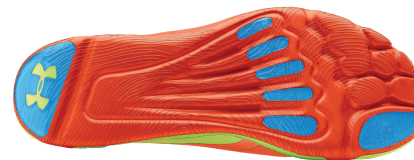

RUN

1245951 MEN'S UA SPEEDFORM RC

$119.99 / 0066 // SIZES: UNISEX: 3.5-13, 14, 15 // WEIGHT: 6.00 oz. / 170 g // 6 mm offset

UA SpeedForm technology offers the ultimate running experience for your feet through innovative manufacturing, delivering zero distractions. UA SpeedForm is revolutionizing Under Armour's manufacturing, as this innovative product could not be made at a footwear factory.

UPPER: The UA SpeedForm technology gives the runner zero distractions / Anatomic toe molding for guided fit / Ultrasonic welded seams with bemis tape to offer next to skin support and comfort / Silicone grip around the heel for locked in fit / External heel counter for heel lock down support / Perforated upper with ultra sonic seal for durable breathability.

MIDSOLE: Innovative Micro G™ midsole delivers the ultimate lightweight and responsive ride.

FOOTBED: Full-length, 4D Foam® embedded sock liner for added cushioning and moisture wicking capabilities paired with seamless comfort.

OUTSOLE: Strategic placement of UA Light Speed Grip in high wear areas of the outsole for minimum weight with increased durability and traction / Anatomically shaped outsole for natural performance.

STYLE #	COLOR	FIRST SHIP
1245951-099	♦ METALLIC SILVER / METALLIC SILVER / BLACK	6/1/2014

1245952 MEN'S UA SPEEDFORM APOLLO

$99.99 / 0055 // SIZES: 7-13, 14, 15 // WEIGHT: 7.0 oz. / 198 g // 8 mm offset

UPPER: Innovative UA SpeedForm technology delivers zero distraction while running / Seamless heel cup with silicone grip for a locked-in, anatomical fit / Smooth, ultrasonic welded seaming with Bemis tape for next-to-skin support and comfort / Perforated upper with ultrasonic seal for durable breathability.