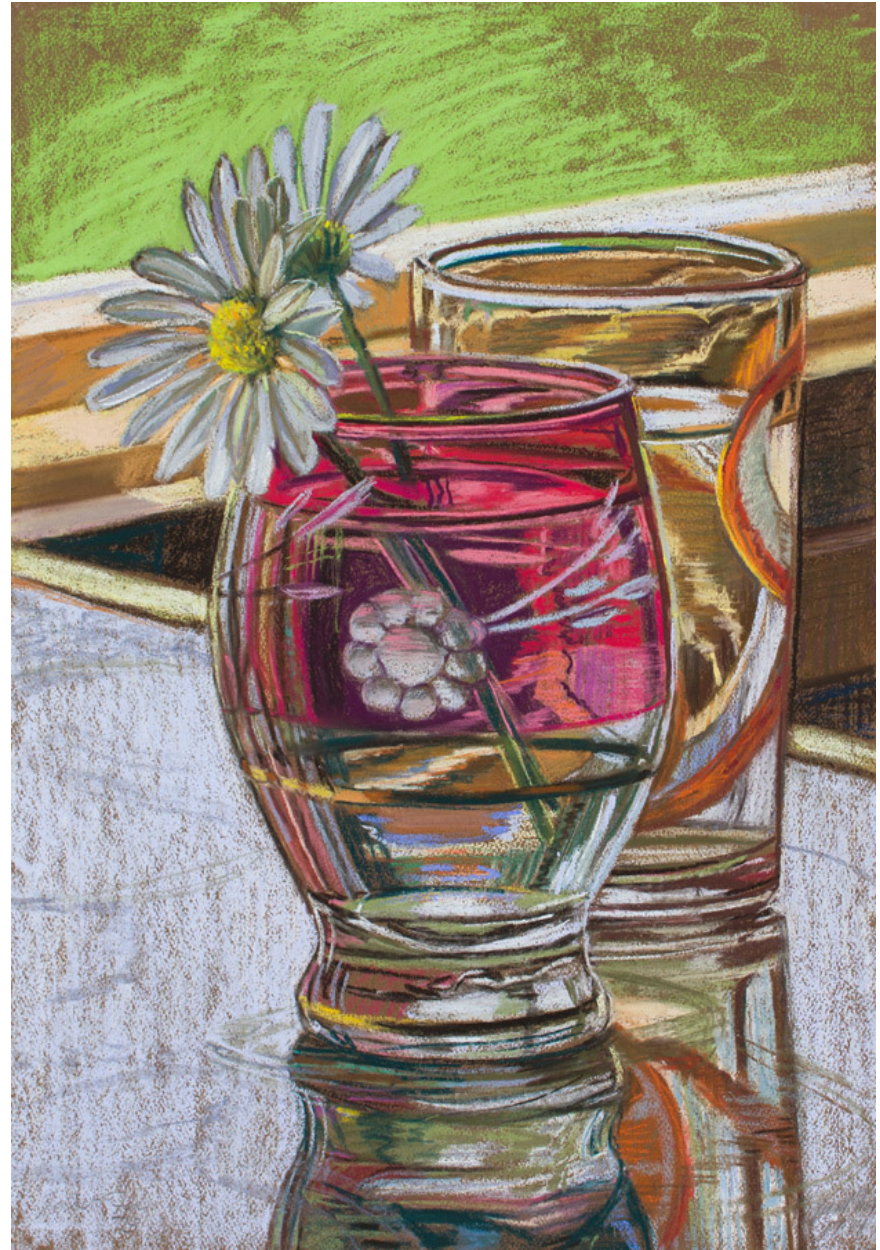

Janet Fish

Janet Fish
DAISIES 1973
Pastel on Paper
22 1/4 x 15 3/4 inches