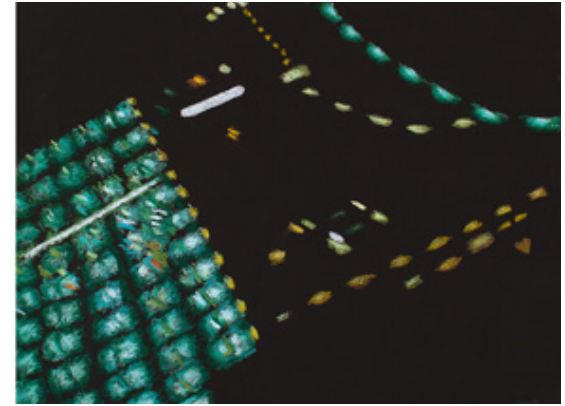

Yvonne Jacquette
ABOVE AUGUSTA, FROM HELICOPTER I 2006
Pastel on Paper
22 1/2 x 29 3/4 inches (each)
26 1/2 x 106 inches (overall)