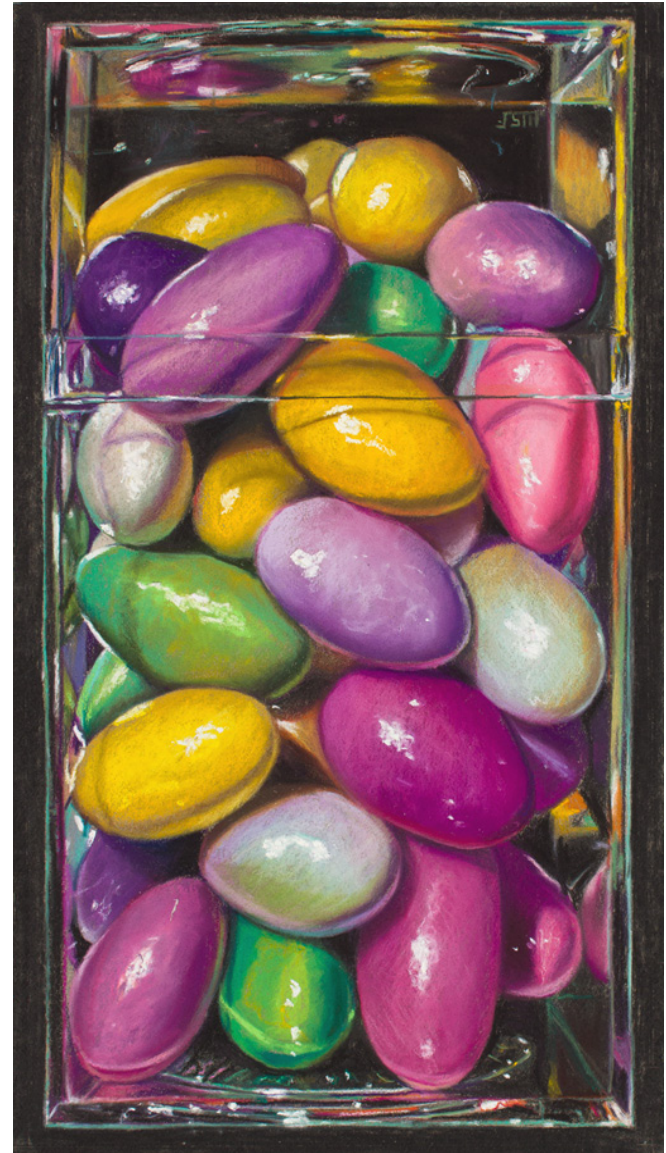

Joyce Stillman-myers
JORDAN ALMONDS 1981
Pastel on Paper
21 1/4 x 11 3/4 inches