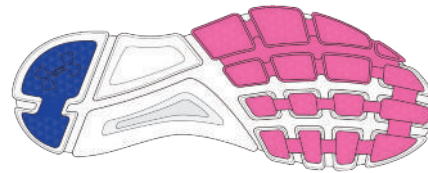

NEW 1266305 UA GGS MICRO G® SPEED SWIFT

$59.99 / 0003 // SIZES: 3.5-7

UPPER: Breathable mesh upper provides the ventilation you need / Overlays add structure and support without adding bulk.

FOOTBED: Anti-microbial treatment applied which minimizes the risk of odor causing bacteria and infectious fungus.

MIDSOLE: Full-length Micro G® foam turns cushioned landings into explosive takeoffs.

OUTSOLE: Strategically placed rubber traction covers high impact zones for greater durability with less weight / Non-marking rubber on the outsole delivers greater traction.

STYLE #	COLOR	FIRST SHIP
1266305-400	TEAM ROYAL/PINK PUNK/METALLIC SILVER	2/1/2016
1266305-001	BLACK/BOLD AQUA/METALLIC SILVER	2/1/2016
1266305-035	STEEL/STROBE/METALLIC SILVER	2/1/2016
1266305-640	PINK PUNK/METALLIC SILVER/PINK CRAZE	2/1/2016

NEW 1266306 UA GPS SPEED SWIFT

$49.99 / 0052 // SIZES: 10.5K-13.5K, 1-3

UPPER: Breathable mesh upper provides the ventilation you need / Overlays add structure and support without adding bulk.

FOOTBED: Anti-microbial treatment applied which minimizes the risk of odor causing bacteria and infectious fungus.

MIDSOLE: Full-length cushioned EVA midsole delivers the ultimate lightweight and responsive ride.

OUTSOLE: Strategically placed rubber traction covers high impact zones for greater durability with less weight / Non-marking rubber on the outsole delivers greater traction.

STYLE #	COLOR	FIRST SHIP
1266306-400	TEAM ROYAL/PINK PUNK/METALLIC SILVER	2/1/2016
1266306-001	BLACK/BOLD AQUA/METALLIC SILVER	2/1/2016
1266306-035	STEEL/STROBE/METALLIC SILVER	2/1/2016
1266306-640	PINK PUNK/METALLIC SILVER/PINK CRAZE	2/1/2016

001