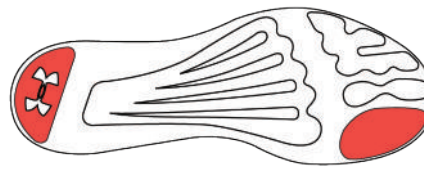

NEW 1266428 UA WOMEN'S STUDIOLUX™ LOW FRESH

$79.99 / 0044 // SIZES: 5-12, 13 // WEIGHT: 3.5 oz. / 99 g // 5 mm offset

UPPER: Innovative UA SpeedForm® technology combined with a sleek and sporty mid-top silhouette / Light, flexible, form-fitting upper with strategic perf pattern for superior breathability / Seamless heel cup foam collar offers a locked-in, anatomical fit / Smooth, ultrasonic welded seams for next-to-skin comfort and durability.

FOOTBED: Seamless footbed provides ultimate fit.

MIDSOLE: Full-length Micro G® foam creates an incredibly lightweight and responsive ride / Low, minimal midsole height provides great stability for low impact workouts.

OUTSOLE: Strategically placed rubber provides lightweight traction in high wear areas / Anatomical outsole for natural fit and performance.

STYLE #	COLOR	FIRST SHIP
1266428-016	ANTHRACITE/SKY BLUE/ROCKET RED	1/1/2016
1266428-001	BLACK/WHITE/YUZU ORANGE	1/1/2016
1266428-035	STEEL/GRAPE/WHITE	1/1/2016
1266428-420	COBALT/WHITE/UNIVERSITY RED	1/1/2016

NEW 1267512 UA WOMEN'S STUDIOLUX™ MID LNR

$99.99 / 0055 // SIZES: 5-12, 13 // WEIGHT: 4.0 oz. / 114 g // 5 mm offset

UPPER: Innovative UA SpeedForm® technology combined with a sleek and sporty mid-top silhouette / Light, flexible, form-fitting upper with strategic perf pattern for superior breathability / Seamless heel cup foam collar offers a locked-in, anatomical fit / Smooth, ultrasonic welded seams for next-to-skin comfort and durability.

FOOTBED: Seamless footbed provides ultimate fit.

MIDSOLE: Full-length Micro G® foam creates an incredibly lightweight and responsive ride / Low, minimal midsole height provides great stability for low impact workouts.