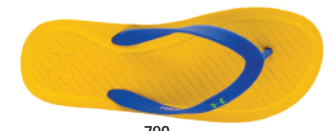

NEW 1266234 UA MEN'S MARATHON KEY T

$31.99 / 0061 // SIZES: 7-13 (WHOLE SIZES ONLY)

UPPER: HeatGear® lined synthetic strap offers custom fit and comfort.

FOOTBED: Sculpted EVA footbed with graphic provides lightweight comfort to and from the beach.

OUTSOLE: EVA outsole provides durable traction and cushioned comfort.

STYLE #	COLOR	FIRST SHIP
1266234-396	ANTIFREEZE/BLACK/STEEL	12/1/2015
1266234-001	BLACK/HIGH-VIS YELLOW/STEEL	12/1/2015
1266234-002	BLACK/GRAPHITE/WHITE	12/1/2015
1266234-052	ALUMINUM/ELECTRIC BLUE/WHITE	12/1/2015

1252506 UA MEN'S ATLANTICDUNE T

$21.99 / 0011 // SIZES: 7-13 (WHOLE SIZES ONLY)

UPPER: Quick drying TPU strap.

FOOTBED-OUTSOLE: Ultra cushioned comfort for beach or street.

STYLE #	COLOR	FIRST SHIP
1252506-429	◆ SHALLOW/BLACK/WHITE	12/1/2015
1252506-004	◆ BLACK/GRAPHITE/WHITE	12/1/2015
1252506-043	◆ GRAPHITE/ELECTRIC BLUE/WHITE	12/1/2015
1252506-790	◆ TAXI/TEAM ROYAL/LASER GREEN	12/1/2015

790