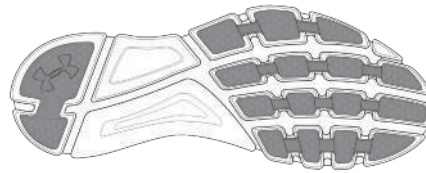

NEW 1276682 UA WOMEN'S SPEEDFORM™ APOLLO 2 RF

$99.99 / 0055 // SIZES: 5-11, 12 // WEIGHT: 8.0 oz. / 227 g // 8 mm offset

Ideal for 100m-400m sprints.

UPPER: Innovative UA SpeedForm™ technology delivers zero distraction while running / Foam infused into heel to provide better lock down and plush comfort / Smooth, ultrasonic welded seaming with Bemis tape for next-to-skin support and comfort / Reflective perforated upper with ultrasonic seal for durable breathability / Arch reinforcement construction for precise fit and foot guidance.

FOOTBED: Embedded sockliner within cavity of midsole for added cushioning, moisture wicking and seamless comfort.

MIDSOLE: Dual-layer midsole combines Charged Foam on top of Micro G® foam for the ultimate blend of cushioned support and explosive responsiveness.

OUTSOLE: Anatomical rubber outsole for natural flex and durability.

STYLE #	COLOR	FIRST SHIP
1276682-962	HARMONY RED/BLACK/HARMONY RED	3/1/2016
1276682-001	BLACK/WHITE/ANTIFREEZE	3/1/2016
1276682-035	STEEL/WHITE/METALLIC SILVER	3/1/2016

NEW 1266243 UA WOMEN'S MICRO G® SPEED SWIFT

$79.99 / 0044 // SIZES: 5-11, 12 // WEIGHT: 8.0 oz. / 227 g // 6 mm offset

UPPER: Lightweight, breathable mesh locks down your foot and increases ventilation / Arch reinforcement construction for precise fit and foot guidance.

FOOTBED: Full-length EVA sock liner for added comfort and a custom fit.

MIDSOLE: Full-length Micro G® foam turns cushioned landings into explosive takeoffs.

OUTSOLE: Anatomical rubber outsole for natural fit and performance.