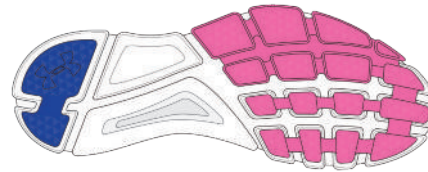

NEW 1266305 UA GGS MICRO G® SPEED SWIFT

$59.99 / 0003 // SIZES: 3.5-7

UPPER: Breathable mesh upper provides the ventilation you need / Overlays add structure and support without adding bulk.

FOOTBED: Anti-microbial treatment applied which minimizes the risk of odor causing bacteria and infectious fungus.

MIDSOLE: Full-length Micro G® foam turns cushioned landings into explosive takeoffs.

OUTSOLE: Strategically placed rubber traction covers high impact zones for greater durability with less weight / Non-marking rubber on the outsole delivers greater traction.

STYLE #	COLOR	FIRST SHIP
1266305-400	TEAM ROYAL/PINK PUNK/METALLIC SILVER	2/1/2016
1266305-001	BLACK/BOLD AQUA/METALLIC SILVER	2/1/2016
1266305-035	STEEL/STROBE/METALLIC SILVER	2/1/2016
1266305-640	PINK PUNK/METALLIC SILVER/PINK CRAZE	2/1/2016

001