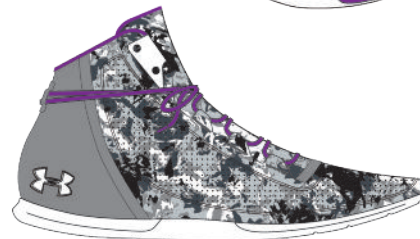

1252362 UA WOMEN'S MICRO G® STRIVE V

$69.99 / 0583 // SIZES: 5-12, 13 // WEIGHT: 7.4 oz. / 210 g // 8 mm offset

UPPER: Breathable lightweight mesh with strategically placed, stitched leather overlays for durability and to lock down the ball of your foot.

FOOTBED: Die-cut, full-length sock liner for added comfort and a custom fit.

MIDSOLE: Micro G® cushioning in the heel rebounds your impact into forward momentum / Durable EVA foam absorbs shock and cushions your landings.

OUTSOLE: Solid rubber outsole provides full ground contact and superior traction.

STYLE #	COLOR	FIRST SHIP
1252362-912	◆ DYNAMO BLUE/WHITE/ANTIFREEZE	1/1/2016
1252362-002	◆ BLACK/HARMONY RED/HARMONY RED	1/1/2016

1258349 UA WOMEN'S ZONE

$59.99 / 0003 // SIZES: 5-12, 13 // WEIGHT: 7.60 oz. / 215 g // 9 mm offset

UPPER: Stitched leather and mesh upper delivers breathability and superior durability.

FOOTBED: Full-length cushioned sock liner for comfort.

MIDSOLE: Aggressive EVA foam midsole for shock absorption, cushioning and comfort.

OUTSOLE: Rubber outsole provides superior traction with flex grooves for flexibility where you need it most.

STYLE #	COLOR	FIRST SHIP
1258349-036	◆ STEEL/ANTIFREEZE/WHITE	1/1/2016

NEW 1266425 UA WOMEN'S STUDIOLUX™ MID COVER

$99.99 / 0055 // SIZES: 5-12, 13 // WEIGHT: 4.0 oz. / 114 g // 5 mm offset

UPPER: Innovative UA SpeedForm® technology combined with a sleek and sporty mid-top silhouette / Light, flexible, form-fitting upper with strategic perf pattern for superior breathability / Seamless heel cup foam collar offers a locked-in, anatomical fit / Smooth, ultrasonic welded seams for next-to-skin comfort and durability.

FOOTBED: Seamless footbed provides ultimate fit.