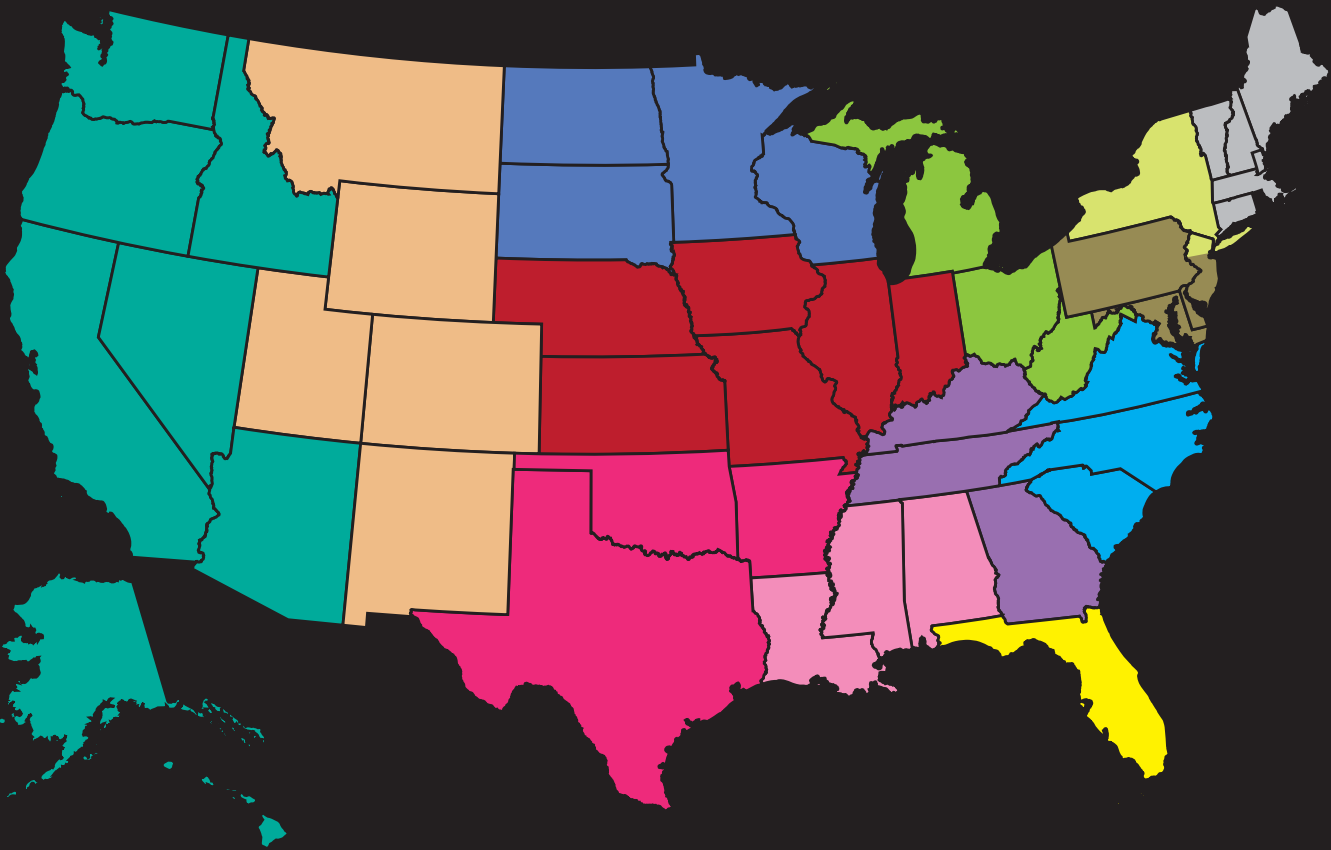

TEAM MAJESTIC SALES REPRESENTATIVES

Steve Boyer

Phone: 949-769-6549
Cell: 949-636-0729
steveboyer@13westllc.com
Territory: Southern California & Hawaii

Bob Mayer

Phone: 650-692-5167
Cell: 650-544-4164
rmayerca@earthlink.net
Territory: Central & Northern California & Northern NV

Steve Weckerle

Cell: 949-275-0727
weckerles@gmail.com
Territory: San Diego, San Bernardino & Riverside Co. in CA, Southern NV, AZ

Dalton Susselman

Phone: 310-486-0419
dalton365@outlook.com
Territory: Los Angeles & Central Coastal CA

Zack Boyer

Phone: 949-502-8839
Cell: 949-636-2323
zackboyer@13west.com
Territory: Orange County, CA

Jerry Collins

Cell: 828-244-7118
Phone: 1-800-470-3057
jerry@eastmansales.com
Territory: CO, UT, NM, WY, MT

Tom Theis

Phone: 952-431-2177
Cell: 612-867-3845
tomtheis@frontiernet.net
Territory: SD, ND, MN, WI

Chris Holland

Cell: 817-797-7277
christopherholland@att.net
Territory: AR, OK & TX

Ryan Manley

Phone: 205-613-4375
ryan_manley@yahoo.com
Territory: AL, MS, & LA

Matt Christensen

Phone: 402-932-7948
Cell: 402-943-8158
matt_christensen@vfc.com
Territory: IN, IL, MO, IA, NE, KS

Thomas Whillingham
Cell: 404-788-3025
thomaswhillingham2@r-

Brian Metzdorf

Phone: 770-881-7762
Cell: 770-375-6790
Brian@HMWwithington.com
Territory: GA

David Worst

Cell: 616-437-1106
davew@dg2tlrsales.com
Territory: MI & OH

Brian Makela

Cell: 513-378-6050
brianm@dg2tlrsales.com
Territory: OH & W. VA, Western PA

Larry Poole

Phone: 864-299-6550
Cell: 864-630-6437
brandpoole@aol.com
Territory: SC, NC, VA, DC

Jim Lewis

Cell: 904-524-0171
jimlewis161c@yahoo.com
Territory: FL

David Gordon

Phone: 540-955-1996
Cell: 540-729-3222
david@dg2tlrsales.com
Territory: DC Metro, MD,

Christian Raniszewski

Phone: 540-955-1996
Cell: 610-248-4432
christian@dg2tlrsales.com
Territory: NY/ NY Metro, Long Island, NJ

Bill McGovern

Phone: 508-943-6564
Cell: 508-341-0090
Tinman818@charter.net
Territory: ME, VT, NH, MA, RI, CT

Trent Riddle

Phone: 253-209-7292
Trent@RiddleSales.com
Territory: WA, OR, ID, AK

CANADA

Gary Andersen

Phone: 888-594-9832
gary_andersen@vfc.com
Territory: GTA, Maritimes

Mike Stanford

Phone: 403-720-2345
Cell: 403-803-3093
mikest@telus.net
Territory: BC, Alberta, Saskatchewan, Manitoba

Jay Hildebrand

Phone: 905-858-1311
Cell: 416-399-2050
jhildebrand@rogers.com
Territory: Ontario (SW Ontario & GTA), Quebec

TEAM MAJESTIC COLLECTION
©2016

2320 Newlins Mill Road, Easton, PA 18045

4408 West Linebaugh Avenue, Tampa, FL 33624

Customer Service: 800-955-8555