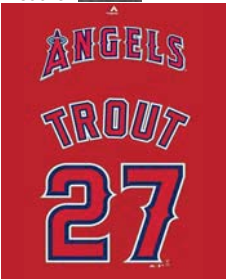

Los Angeles Angels
MIKE TROUT
MTP2-0484-AN3-OAB
Athletic Red, Charcoal
Heather