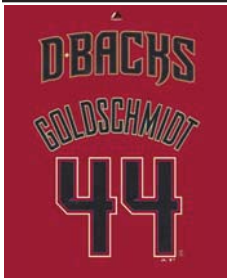

/ sizes

S-2XL

MSRP

\$32

/ available

1/15

product ID / M940

Arizona Diamondbacks
PAUL GOLDSCHMIDT
MTP2-8415-DK3-OAB
Bright Cardinal, Charcoal
Heather