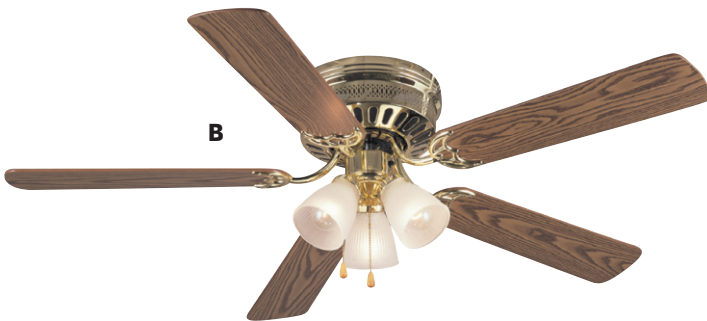

Replacement Glass 23-5464

Dover 52" Triple Mount Ceiling Fan

12-7394 Pack 1/ea

- Blade color: Walnut/Cherry.
- Finish: Classic Bronze.
- With light bowl kit.
- 5 Reversible blades.
- 3 Speed pull chain control.
- Reversible air flow for all year comfort.
- Versatile mounting bracket for standard, close-up or 30 degree vaulted ceiling.
- Cap included - may be installed with or without light kit.
- Uses 2 - 60W Candelabra, E12 base bulbs.
- Bulbs included.
- 4" Down rod included.

Replacement Glass 16-6232

Dover 52" Triple Mount Ceiling Fan

12-7059 Pack 1/ea

- Blade color: Walnut/Black.
- Finish: Satin Nickel.
- With light bowl kit.
- 5 Reversible blades.
- 3 Speed pull chain control.
- Reversible air flow for all year comfort.
- Versatile mounting bracket for standard, close-up or 30 degree vaulted ceiling.
- Cap included - may be installed with or without light kit.
- Uses 2 - 60W Candelabra, E12 base bulbs.
- Bulbs included.
- 4" Down rod included.

CEILING FANS

Ceiling Fans

Bermuda Series 52" Flush Mount Ceiling Fans

	Blade color	Body color	Item Number	Pack
A	Oak/Walnut	Antique Brass	41-5885	1/ea
B	Oak/Walnut	Bright Brass	41-5869	1/ea
C	Silver/Washed Pine	Satin Nickel	41-5893	1/ea
D	White/Bleached Oak	Gloss White	41-5877	1/ea

CEILING FANS

- 3 Frosted glass light kit.
- 5 Reversible blades.
- 3 Speed pull chain control.
- Reversible air flow for all year comfort.
- Cap included - may be installed with or without light kit.
- Uses 3 - 60W bulbs.
- Candelabra, E12 base.
- Bulbs not included.