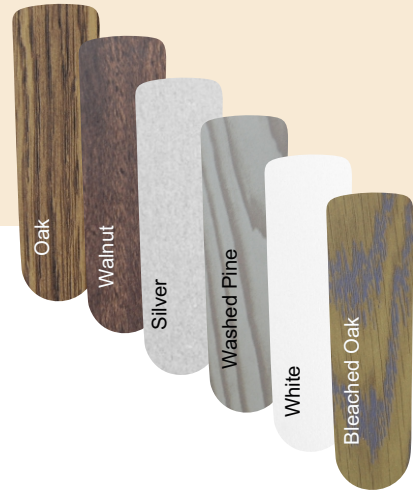

CEILING FANS

Ceiling Fans

Bermuda Series 52" Flush Mount Ceiling Fans

	Blade color	Body color	Item Number	Pack
A	Oak/Walnut	Antique Brass	41-5885	1/ea
B	Oak/Walnut	Bright Brass	41-5869	1/ea
C	Silver/Washed Pine	Satin Nickel	41-5893	1/ea
D	White/Bleached Oak	Gloss White	41-5877	1/ea

Ceiling Fans

Jamaica 52" Triple Mount Ceiling Fan

12-6977 Pack 1/ea

- Blade Color: White/White Wood Grain.
- Finish: White.

Jamaica 52" Triple Mount Ceiling Fan

13-4224 Pack 1/ea

- Blade color: Brown/Brown Wood Grain.
- Finish: Classic Bronze.
- 4 Reversible ABS blades.
- 3 Speed pull chain control.
- For Wet Locations, use indoors or outdoors.
- Reversible air flow for all year comfort.
- Versatile mounting bracket for standard or vaulted ceiling.
- Light kit included.
- Uses (2) 40W Candelabra, E12 base bulbs - included.
- 4" Down rod included.
- Cap included - may be installed with or without light kit.