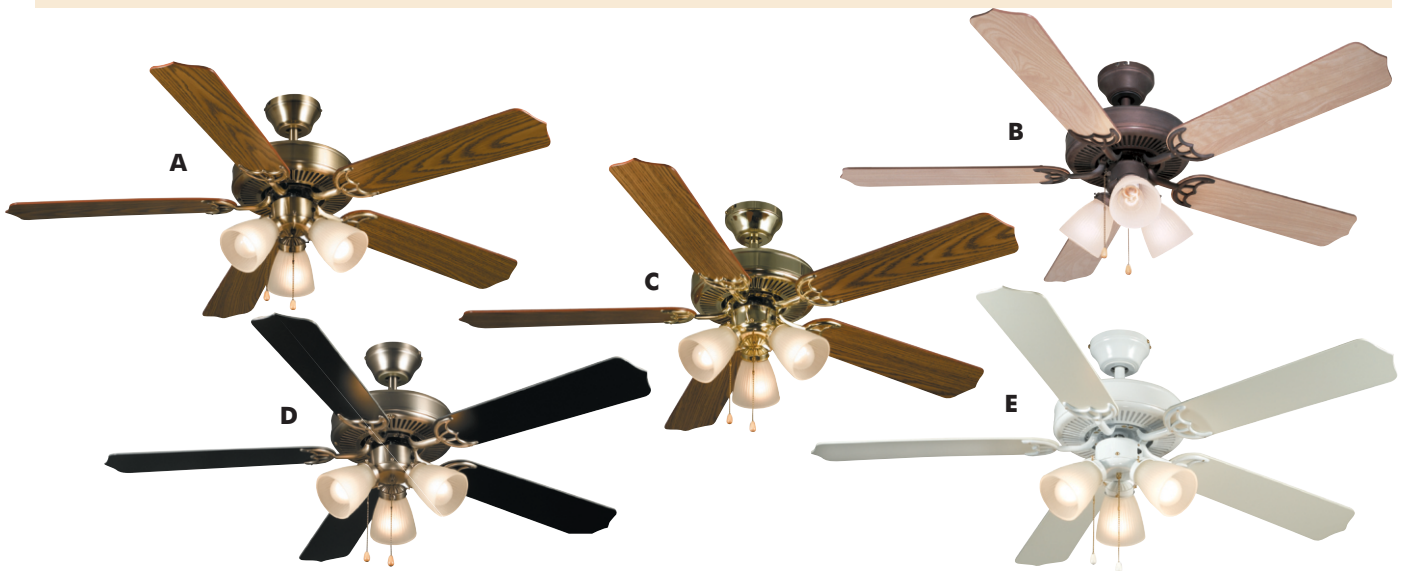

Replacement Glass 16-6232

Dover 52" Triple Mount Ceiling Fan

12-7059 Pack 1/ea

- Blade color: Walnut/Black.
- Finish: Satin Nickel.
- With light bowl kit.
- 5 Reversible blades.
- 3 Speed pull chain control.
- Reversible air flow for all year comfort.
- Versatile mounting bracket for standard, close-up or 30 degree vaulted ceiling.
- Cap included - may be installed with or without light kit.
- Uses 2 - 60W Candelabra, E12 base bulbs.
- Bulbs included.
- 4" Down rod included.

Replacement Glass 56-4773

Ceiling Fans

Tuscany 52" Triple Mount Ceiling Fan

54-3561 Pack 1/ea

- Blade color: Medium Oak/Black.
- Finish: Black.
- With alabaster glass bowl light kit.
- 5 Reversible blades.
- 3 Speed pull chain control.
- Reversible air flow for all year comfort.
- Versatile mounting bracket for standard, close-up or 30 degree vaulted ceiling.
- Cap included - may be installed with or without light kit.
- Uses 2 - 60W Candelabra, E12 base bulbs.
- Bulbs included.
- 4" Down rod included.

- 3 Frosted glass light kit.
- 5 Reversible blades.
- 3 Speed pull chain control.
- Reversible air flow for all year comfort.
- Versatile mounting bracket for standard, close-up or 30 degree vaulted ceiling.
- Cap included - may be installed with or without light kit.
- Uses 3 - 60W bulbs.
- Candelabra, E12 base.
- Bulbs included.
- 4" Down rod included.