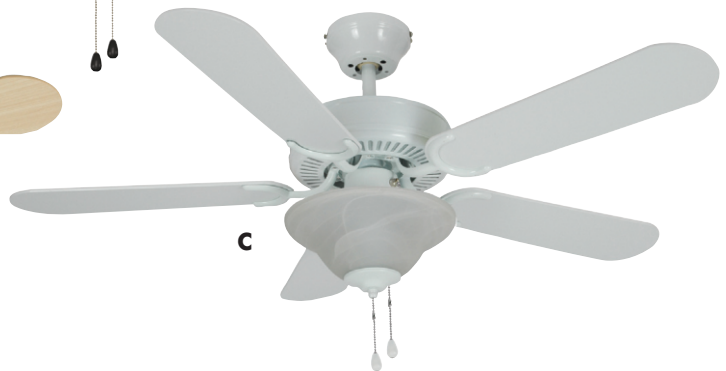

Replacement Glass 23-5464

Dover 52" Triple Mount Ceiling Fan

12-7394 Pack 1/ea

- Blade color: Walnut/Cherry.
- Finish: Classic Bronze.
- With light bowl kit.
- 5 Reversible blades.
- 3 Speed pull chain control.
- Reversible air flow for all year comfort.
- Versatile mounting bracket for standard, close-up or 30 degree vaulted ceiling.
- Cap included - may be installed with or without light kit.
- Uses 2 - 60W Candelabra, E12 base bulbs.
- Bulbs included.
- 4" Down rod included.

Replacement Glass 16-6232

Dover 52" Triple Mount Ceiling Fan

12-7059 Pack 1/ea

- Blade color: Walnut/Black.
- Finish: Satin Nickel.
- With light bowl kit.
- 5 Reversible blades.
- 3 Speed pull chain control.
- Reversible air flow for all year comfort.
- Versatile mounting bracket for standard, close-up or 30 degree vaulted ceiling.
- Cap included - may be installed with or without light kit.
- Uses 2 - 60W Candelabra, E12 base bulbs.
- Bulbs included.
- 4" Down rod included.

- 3 Frosted glass light kit.
- 5 Reversible blades.
- 3 Speed pull chain control.
- Reversible air flow for all year comfort.
- Versatile mounting bracket for standard, close-up or 30 degree vaulted ceiling.
- Cap included - may be installed with or without light kit.
- Uses 3 - 60W bulbs.
- Candelabra, E12 base.
- Bulbs included.
- 4" Down rod included.

CEILING FANS

- With Alabaster glass light kit.
- 5 Reversible blades.
- 3 Speed pull chain control.
- Reversible air flow for all year comfort.
- Versatile mounting bracket for standard, close-up or 30 degree vaulted ceiling.
- Cap included- may be installed with or without light kit.
- Uses 2 - 60W bulbs.
- Candelabra, E12 base.
- Bulbs included.
- 4" Down rod included.