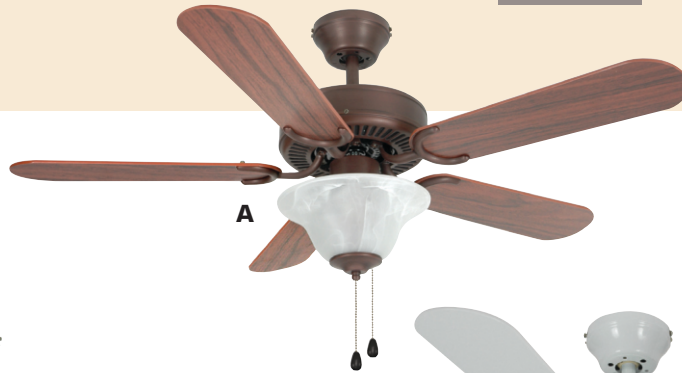

Replacement Glass 16-6232

Dover 52" Triple Mount Ceiling Fan

12-7059 Pack 1/ea

- Blade color: Walnut/Black.
- Finish: Satin Nickel.
- With light bowl kit.
- 5 Reversible blades.
- 3 Speed pull chain control.
- Reversible air flow for all year comfort.
- Versatile mounting bracket for standard, close-up or 30 degree vaulted ceiling.
- Cap included - may be installed with or without light kit.
- Uses 2 - 60W Candelabra, E12 base bulbs.
- Bulbs included.
- 4" Down rod included.

Replacement Glass 56-4773

Ceiling Fans

Tuscany 52" Triple Mount Ceiling Fan

54-3561 Pack 1/ea

- Blade color: Medium Oak/Black.
- Finish: Black.
- With alabaster glass bowl light kit.
- 5 Reversible blades.
- 3 Speed pull chain control.
- Reversible air flow for all year comfort.
- Versatile mounting bracket for standard, close-up or 30 degree vaulted ceiling.
- Cap included - may be installed with or without light kit.
- Uses 2 - 60W Candelabra, E12 base bulbs.
- Bulbs included.
- 4" Down rod included.

- 3 Frosted glass light kit.
- 5 Reversible blades.
- 3 Speed pull chain control.
- Reversible air flow for all year comfort.
- Versatile mounting bracket for standard, close-up or 30 degree vaulted ceiling.
- Cap included - may be installed with or without light kit.
- Uses 3 - 60W bulbs.
- Candelabra, E12 base.
- Bulbs included.
- 4" Down rod included.

CEILING FANS

- With Alabaster glass light kit.
- 5 Reversible blades.
- 3 Speed pull chain control.
- Reversible air flow for all year comfort.
- Versatile mounting bracket for standard, close-up or 30 degree vaulted ceiling.
- Cap included- may be installed with or without light kit.
- Uses 2 - 60W bulbs.
- Candelabra, E12 base.
- Bulbs included.
- 4" Down rod included.