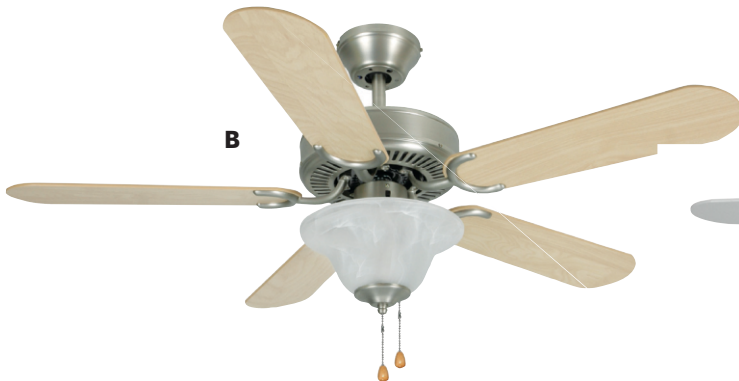

Replacement Glass 23-5464

Dover 52" Triple Mount Ceiling Fan

12-7394 Pack 1/ea

- Blade color: Walnut/Cherry.
- Finish: Classic Bronze.
- With light bowl kit.
- 5 Reversible blades.
- 3 Speed pull chain control.
- Reversible air flow for all year comfort.
- Versatile mounting bracket for standard, close-up or 30 degree vaulted ceiling.
- Cap included - may be installed with or without light kit.
- Uses 2 - 60W Candelabra, E12 base bulbs.
- Bulbs included.
- 4" Down rod included.

Replacement Glass 16-6232

Dover 52" Triple Mount Ceiling Fan

12-7059 Pack 1/ea

- Blade color: Walnut/Black.
- Finish: Satin Nickel.
- With light bowl kit.
- 5 Reversible blades.
- 3 Speed pull chain control.
- Reversible air flow for all year comfort.
- Versatile mounting bracket for standard, close-up or 30 degree vaulted ceiling.
- Cap included - may be installed with or without light kit.
- Uses 2 - 60W Candelabra, E12 base bulbs.
- Bulbs included.
- 4" Down rod included.

- 3 Frosted glass light kit.
- 5 Reversible blades.
- 3 Speed pull chain control.
- Reversible air flow for all year comfort.
- Versatile mounting bracket for standard, close-up or 30 degree vaulted ceiling.
- Cap included - may be installed with or without light kit.
- Uses 3 - 60W bulbs.
- Candelabra, E12 base.
- Bulbs included.
- 4" Down rod included.

CEILING FANS

- With Alabaster glass light kit.
- 5 Reversible blades.
- 3 Speed pull chain control.
- Reversible air flow for all year comfort.
- Versatile mounting bracket for standard, close-up or 30 degree vaulted ceiling.
- Cap included- may be installed with or without light kit.
- Uses 2 - 60W bulbs.
- Candelabra, E12 base.
- Bulbs included.
- 4" Down rod included.