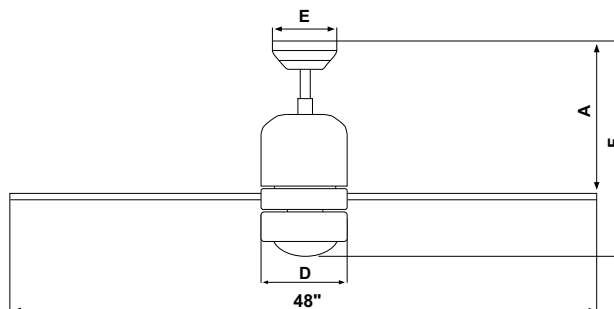

Dimensions for 48" Horizon.