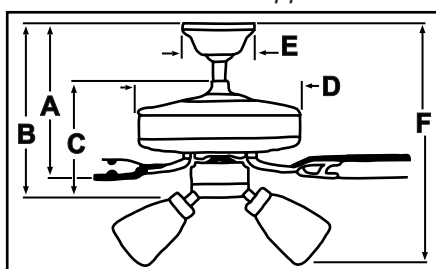

Fan Specifications

Series	Size	Light Kit	# of Bulbs	No. of Blades				Sizing (See Diagram)						Net Weight/LBS	Gross PKD
				3	4	5	6	A	B	C	D	E	F		
Aegean	42"	Y	1	X				5.6"	8"	8"	9.4"	9"	12.2"	8.80	9.90
Arcadia	30"	Y	1			X		6.5"	8"	8"	9.5"	9"	12.2"	11.00	12.10
Bermuda	52"	Y	3		X			6.4"	8.2"	8.2"	11"	11"	14"	15.18	16.28
Caribbean	56"	N	0	X				16.6"	18.4"	6.6"	7.6"	5.7"	18.4"	11.89	13.48
Dover	52"	Y	2		X			10.5"	12.5"	8"	11"	5.1"	18.5"	16.80	17.90
Horizon	48"	N	1			X		12.2"			6.9"	5.2"	17"	16.50	17.60
Jamaica	52"	Y	2	X				10.5"	12.5"	8"	11"	5.1"	17"	16.50	17.60
Jupiter	52"	Y	2		X			6.1"	7.5"	7.5"	11.4"	11"	12.4"	15.70	17.38
Monterey	30"	Y	1			X		10"	12.3"	7"	6.8"	5.1"	15"	11.20	12.10
Palladium	52"	Y	3		X			10.5"	12.8"	8"	11"	5.1"	17.5"	15.40	17.60
Riverchase	52"	N	2		X			11.875"		10.25"	10.25"	5.25"	16.5"	16.30	18.50
Santa Fe	52"	N	2	X				12"	13.5"	7.25"	10.375"	5.125"	17.5"	18.70	21.12
Trinidad	42"	Y	1	X				6.5"	8"	8"	9.6"	9.6"	12.2"	9.79	10.89
Tuscany	52"	Y	2		X			12"	13"	8.5"	12.3"	5.1"	19"	16.50	18.70
Wyndham	42"	Y	2		X			11.2"	12.7"	8"	9.5"	5.1"	18.2"	11.00	12.76

All dimensions are approximate.