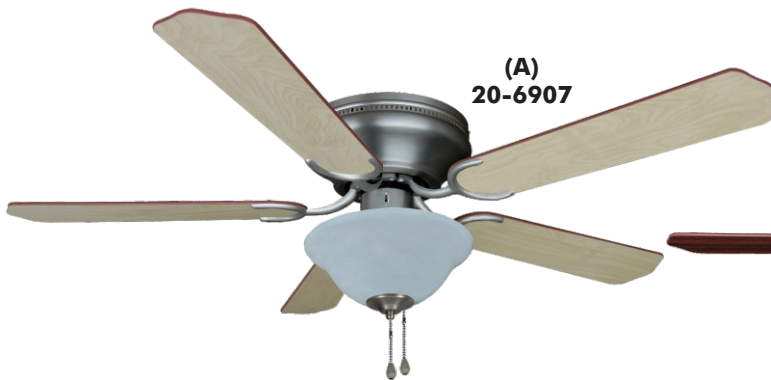

- 5 Reversible blades.
- 3 Speed pull chain control.
- Reversible air flow for all year comfort.
- Uses 2 - 60W bulbs.
- Candelabra, E12 base.
- Bulbs not included.
- Light kit included.
- Cap included - may be installed with or without light kit.

CEILING FANS

Riverchase 52" Dual Mount Ceiling Fans

	Blade Color	Body Color	Item Number	Pack
A	Silver/Rosewood	Satin Nickel	20-7164	1/ea
B	Light Maple/Walnut	Oil Rubbed Bronze	20-7249	1/ea

- 5 Reversible blades.
- Remote control included.
- Reversible air flow for all year comfort.
- Uses 2 - 13W bulbs.
- GU 24 base.
- Bulbs not included.
- Integrated light kit included.
- 4" Down rod included.