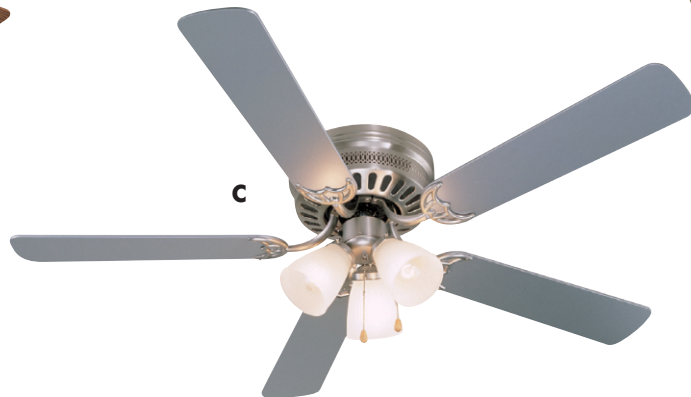

Replacement Glass 23-5464

Dover 52" Triple Mount Ceiling Fan

12-7394 Pack 1/ea

- Blade color: Walnut/Cherry.
- Finish: Classic Bronze.
- With light bowl kit.
- 5 Reversible blades.
- 3 Speed pull chain control.
- Reversible air flow for all year comfort.
- Versatile mounting bracket for standard, close-up or 30 degree vaulted ceiling.
- Cap included - may be installed with or without light kit.
- Uses 2 - 60W Candelabra, E12 base bulbs.
- Bulbs included.
- 4" Down rod included.

Replacement Glass 16-6232

Dover 52" Triple Mount Ceiling Fan

12-7059 Pack 1/ea

- Blade color: Walnut/Black.
- Finish: Satin Nickel.
- With light bowl kit.
- 5 Reversible blades.
- 3 Speed pull chain control.
- Reversible air flow for all year comfort.
- Versatile mounting bracket for standard, close-up or 30 degree vaulted ceiling.
- Cap included - may be installed with or without light kit.
- Uses 2 - 60W Candelabra, E12 base bulbs.
- Bulbs included.
- 4" Down rod included.

CEILING FANS

Ceiling Fans

Bermuda Series 52" Flush Mount Ceiling Fans

	Blade color	Body color	Item Number	Pack
A	Oak/Walnut	Antique Brass	41-5885	1/ea
B	Oak/Walnut	Bright Brass	41-5869	1/ea
C	Silver/Washed Pine	Satin Nickel	41-5893	1/ea
D	White/Bleached Oak	Gloss White	41-5877	1/ea

CEILING FANS

- 3 Frosted glass light kit.
- 5 Reversible blades.
- 3 Speed pull chain control.
- Reversible air flow for all year comfort.
- Cap included - may be installed with or without light kit.
- Uses 3 - 60W bulbs.
- Candelabra, E12 base.
- Bulbs not included.