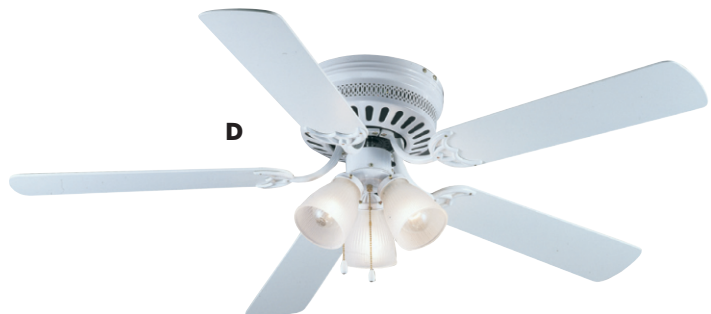

Replacement Glass 23-5464

Dover 52" Triple Mount Ceiling Fan

12-7394 Pack 1/ea

- Blade color: Walnut/Cherry.
- Finish: Classic Bronze.
- With light bowl kit.
- 5 Reversible blades.
- 3 Speed pull chain control.
- Reversible air flow for all year comfort.
- Versatile mounting bracket for standard, close-up or 30 degree vaulted ceiling.
- Cap included - may be installed with or without light kit.
- Uses 2 - 60W Candelabra, E12 base bulbs.
- Bulbs included.
- 4" Down rod included.

Replacement Glass 16-6232

Dover 52" Triple Mount Ceiling Fan

12-7059 Pack 1/ea

- Blade color: Walnut/Black.
- Finish: Satin Nickel.
- With light bowl kit.
- 5 Reversible blades.
- 3 Speed pull chain control.
- Reversible air flow for all year comfort.
- Versatile mounting bracket for standard, close-up or 30 degree vaulted ceiling.
- Cap included - may be installed with or without light kit.
- Uses 2 - 60W Candelabra, E12 base bulbs.
- Bulbs included.
- 4" Down rod included.

CEILING FANS

Ceiling Fans

Bermuda Series 52" Flush Mount Ceiling Fans

	Blade color	Body color	Item Number	Pack
A	Oak/Walnut	Antique Brass	41-5885	1/ea
B	Oak/Walnut	Bright Brass	41-5869	1/ea
C	Silver/Washed Pine	Satin Nickel	41-5893	1/ea
D	White/Bleached Oak	Gloss White	41-5877	1/ea

CEILING FANS

- 3 Frosted glass light kit.
- 5 Reversible blades.
- 3 Speed pull chain control.
- Reversible air flow for all year comfort.
- Cap included - may be installed with or without light kit.
- Uses 3 - 60W bulbs.
- Candelabra, E12 base.
- Bulbs not included.