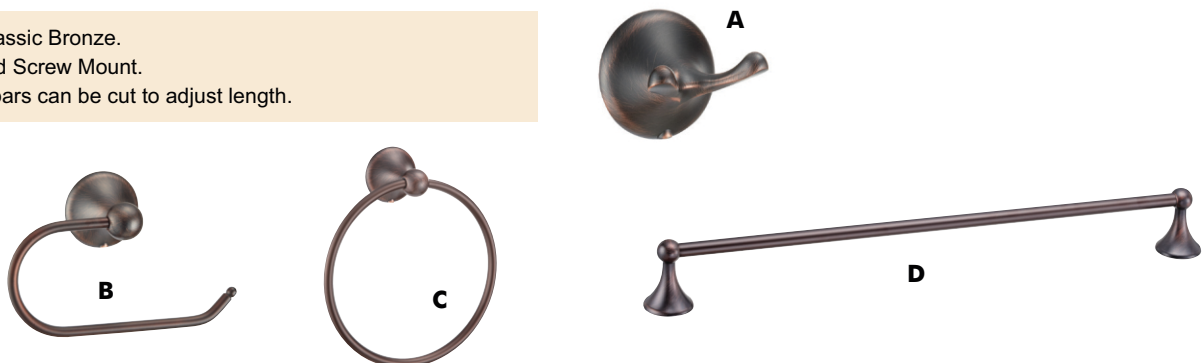

Newport Collection Classic Bronze Bath Accessories

	Description	Overall Length	Overall Width	Projection	Item Number	Pack
A	Double Robe Hook	2.17"	2.17"	2.17"	10-9239	6/cg
B	Toilet Paper Holder	6.50"	4.10"	2.49"	10-9567	6/cg
C	Towel Ring	7.09"	7.95"	2.49"	10-9802	6/cg
D	24" Towel Bar	26.14"	2.17"	3.08"	10-8997	6/cg

- Finish: Classic Bronze.
- Concealed Screw Mount.
- All towel bars can be cut to adjust length.