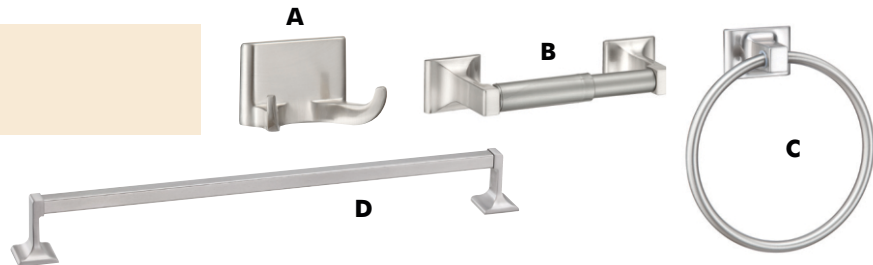

Sunset Collection Satin Nickel Bath Accessories

	Description	Overall Length	Overall Width	Projection	Item Number	Pack
A	Double Robe Hook	2.44"	1.50"	1.48"	68-9448	6/cg
B	Toilet Paper Holder	8.68"	1.81"	3.20"	68-9455	6/cg
C	Towel Ring	5.91"	6.44"	1.65"	68-9463	6/cg
D	24" Towel Bar	25.81"	1.81"	3.15"	68-9489	6/cg
E	4 Pc. Satin Nickel Bath Set Set Includes 1 ea: 24" towel bar, toilet paper holder, towel ring and double hook.				68-9497	6/cg

- Finish: Satin Nickel.
- Concealed Screw Mount.
- All towel bars can be cut to adjust length.