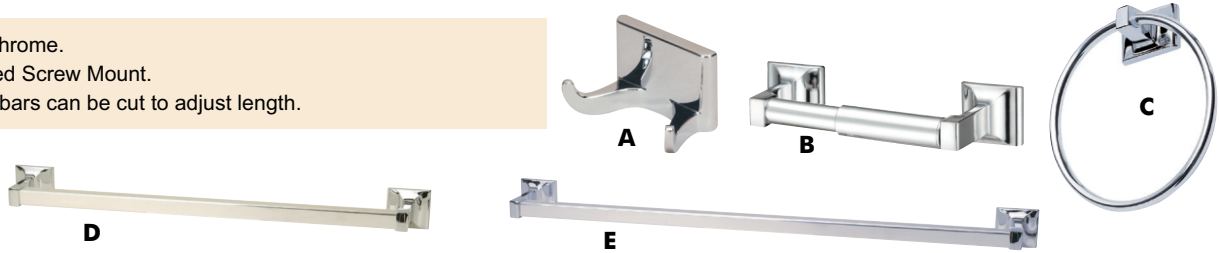

Bathroom Hardware Collection

Sunset Collection Chrome Bath Accessories

	Description	Overall Length	Overall Width	Projection	Item Number	Pack
A	Double Robe Hook	2.44"	1.50"	1.48"	17-6750	6/cg
B	Toilet Paper Holder	8.68"	1.81"	3.20"	17-6818	6/cg
C	Towel Ring	5.91"	6.44"	1.65"	17-6768	6/cg
D	18" Towel Bar	19.81"	1.81"	3.15"	17-6735	6/cg
E	24" Towel Bar	25.81"	1.81"	3.15"	17-6743	6/cg
F	4 Pc. Chrome Bath Set Set Includes 1 ea: 24" towel bar, toilet paper holder, towel ring and double robe hook.				68-9430	6/cg

- Finish: Chrome.
- Concealed Screw Mount.
- All towel bars can be cut to adjust length.