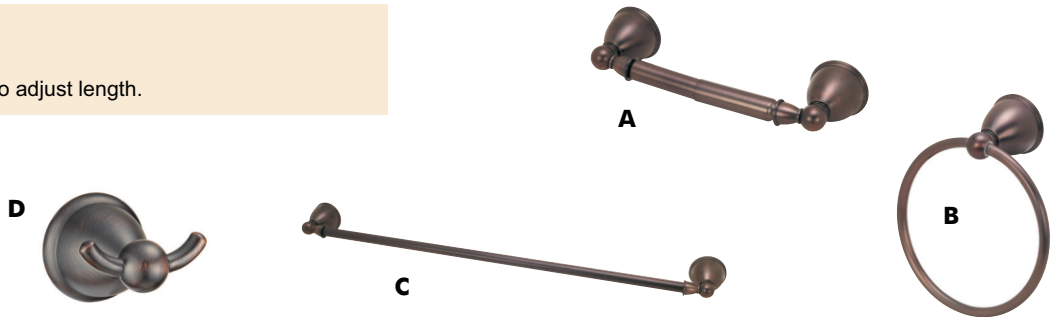

Highland Collection Classic Bronze Bath Accessories

	Description	Overall Length	Overall Width	Projection	Item Number	Pack
A	Toilet Paper Holder	10.49"	2.20"	3.13"	38-7555	6/cg
B	Towel Ring	5.91"	6.79"	2.86"	38-7548	6/cg
C	24" Towel Bar	26.20"	2.20"	3.13"	38-7530	6/cg
D	Robe Hook	2.68"	2.20"	2.87"	11-2444	6/cg

- Finish: Classic Bronze.
- Concealed Screw Mount.
- All towel bars can be cut to adjust length.