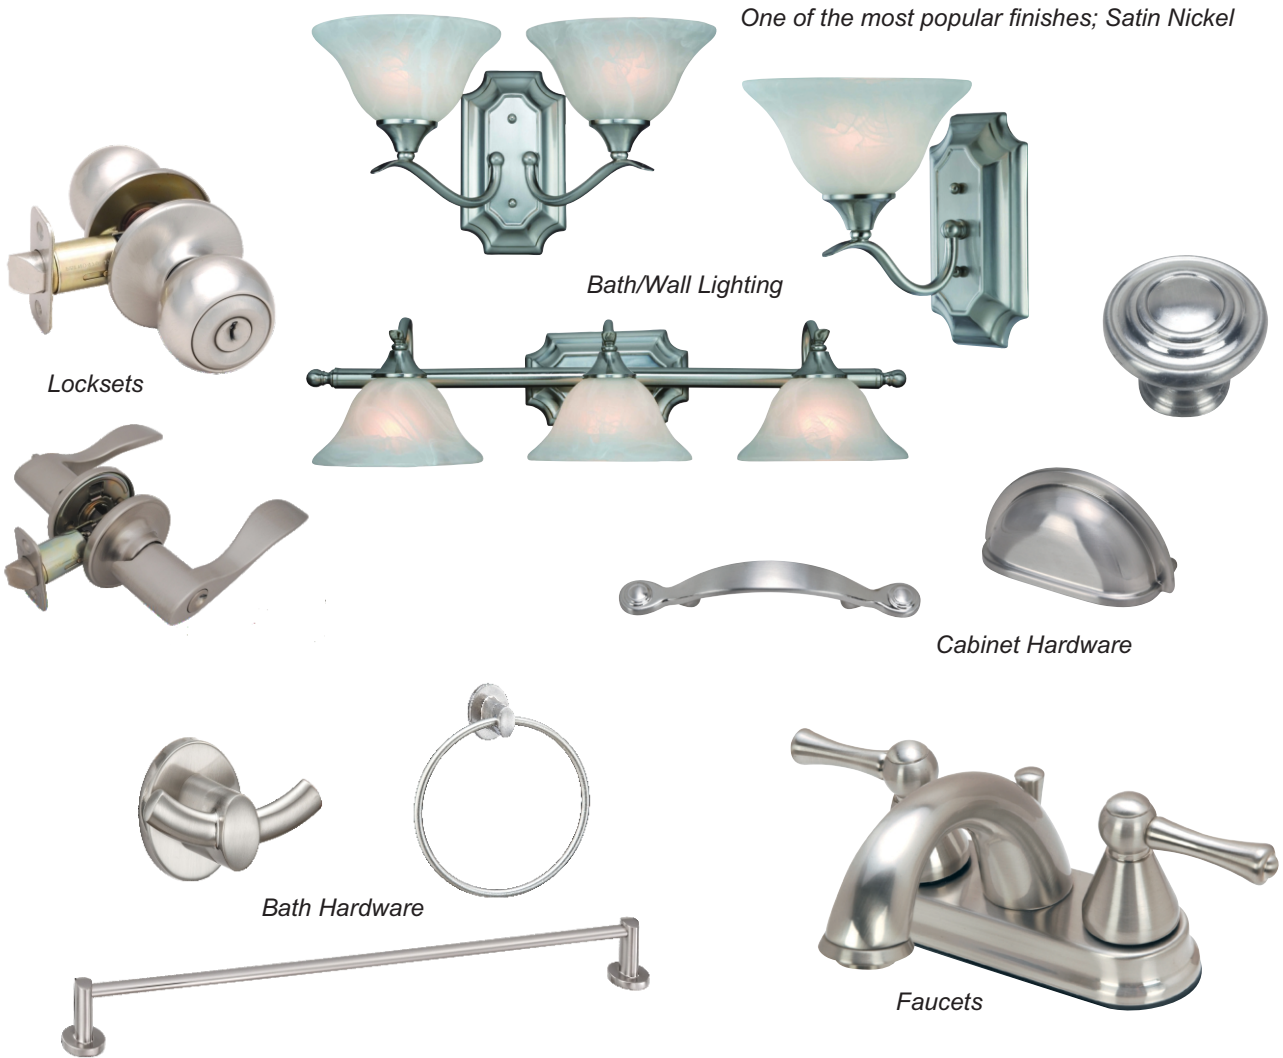

COLLECTIONS THAT COORDINATE WITH EASE

Remember, Hardware House, LLC can help you replace an existing item or re-decorate any room in the home with Lighting, Bath Hardware, Locksets, Faucets, Cabinet Hardware and more. Our finishes coordinate beautifully with most of the categories we sell. Some items have a finish that is unique to a specific design or application.

FIXTURES & FINISHES THAT MAKE A STATEMENT

Available Finishes for most Hardware House Products