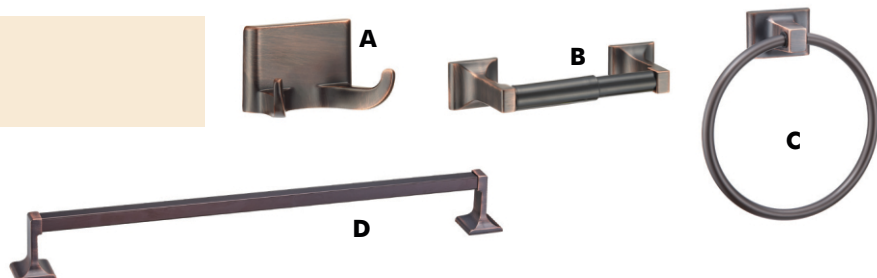

Sunset Collection Classic Bronze Bath Accessories

	Description	Overall Length	Overall Width	Projection	Item Number	Pack
A	Double Robe Hook	2.44"	1.50"	1.48"	68-9505	6/cg
B	Toilet Paper Holder	8.68"	1.81"	3.20"	68-9521	6/cg
C	Towel Ring	5.91"	6.44"	1.65"	68-9539	6/cg
D	24" Towel Bar	25.81"	1.81"	3.15"	68-9547	6/cg
E	4 Pc. Classic Bronze Bath Set Set Includes 1 ea: 24" towel bar, toilet paper holder, towel ring and double hook.				68-9554	6/cg

- Finish: Classic Bronze.
- Concealed Screw Mount.
- All towel bars can be cut to adjust length.