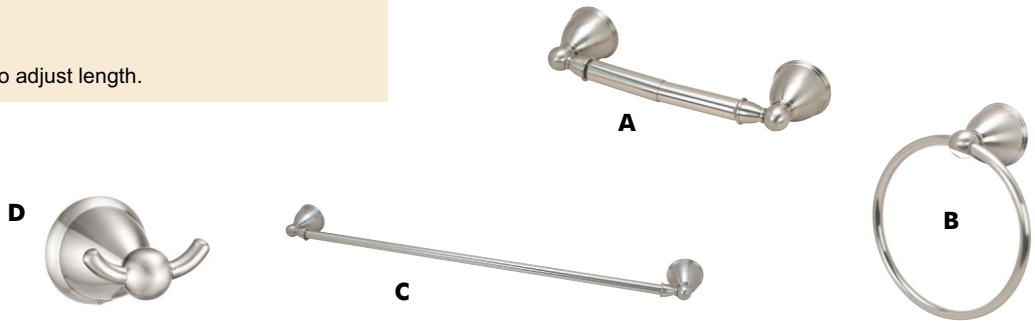

Bathroom Hardware Collection

Highland Collection Satin Nickel Bath Accessories

	Description	Overall Length	Overall Width	Projection	Item Number	Pack
A	Toilet Paper Holder	10.49"	2.20"	3.13"	38-7829	6/cg
B	Towel Ring	5.91"	6.79"	2.86"	38-7811	6/cg
C	24" Towel Bar	26.20"	2.20"	3.13"	38-7571	6/cg
D	Robe Hook	2.68"	2.20"	2.87"	11-2369	6/cg

- Finish: Satin Nickel.
- Concealed Screw Mount.
- All towel bars can be cut to adjust length.