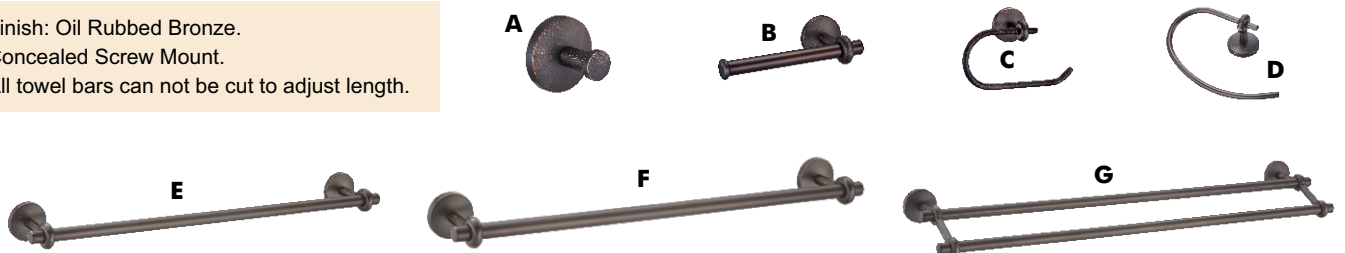

Santa Rosa Collection Oil Rubbed Bronze Bath Accessories

	Description	Overall Length	Overall Width	Projection	Item Number	Pack
A	Robe Hook	1.97"	1.97"	1.57"	22-2822	6/cg
B	Toilet Paper Holder - Bar	6.46"	1.97"	2.95"	22-2907	6/cg
C	Toilet Paper Holder - Curved	6.38"	4.02"	2.44"	22-3089	6/cg
D	Towel Ring	7.68"	5.31"	2.44"	22-3164	6/cg
E	18" Towel Bar	19.96"	1.97"	2.95"	22-2662	6/cg
F	24" Towel Bar	25.98"	1.97"	2.95"	22-2587	6/cg
G	24" Towel Bar - Double	25.98"	2.64"	5.24"	22-2747	6/cg

- Finish: Oil Rubbed Bronze.
- Concealed Screw Mount.
- All towel bars can not be cut to adjust length.