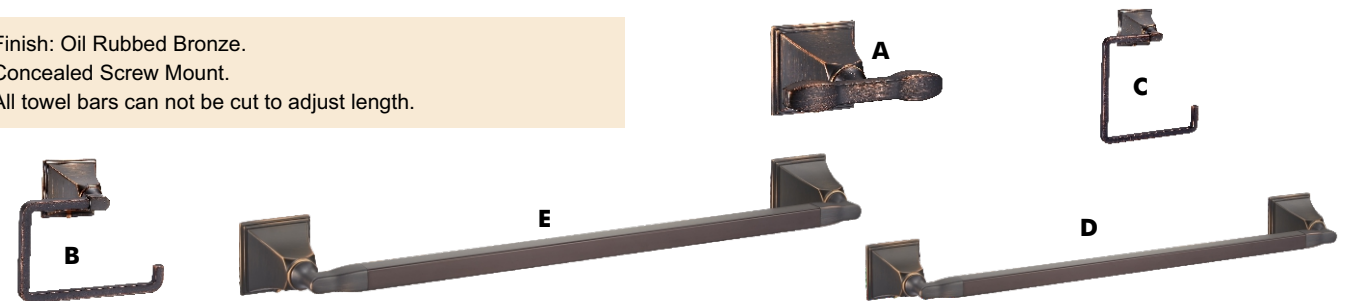

Monterey Bay Collection Oil Rubbed Bronze Bath Accessories

	Description	Overall Length	Overall Width	Projection	Item Number	Pack
A	Robe Hook	3.74"	2.13"	3.15"	22-0842	6/cg
B	Toilet Paper Holder	5.51"	4.43"	3.07"	22-0927	6/cg
C	Towel Ring	6.79"	5.91"	3.07"	22-3324	6/cg
D	18" Towel Bar	20.13"	2.13"	3.15"	22-0682	6/cg
E	24" Towel Bar	26.13"	2.13"	3.15"	22-0767	6/cg

- Finish: Oil Rubbed Bronze.
- Concealed Screw Mount.
- All towel bars can not be cut to adjust length.