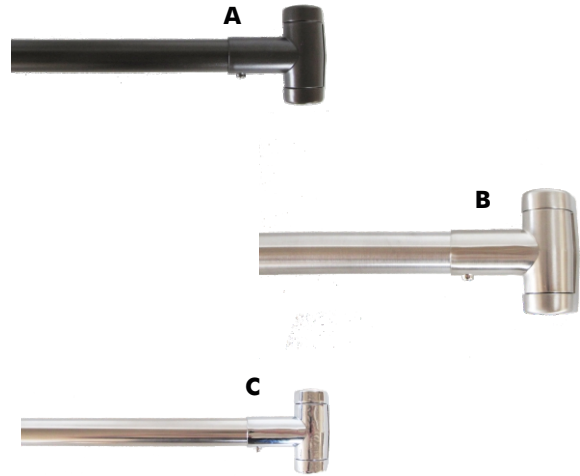

Curved Shower Rods

Curved Shower Rods

Item Number	Finish
A 16-2507	Classic Bronze
B 16-2682	Satin Nickel
C 16-2767	Chrome

- Stainless steel & zinc alloy construction.
- Adjustable - expands from 45" to 72".
- Two adjustable wall mounting brackets included.
- All mounting screws and anchors are included.