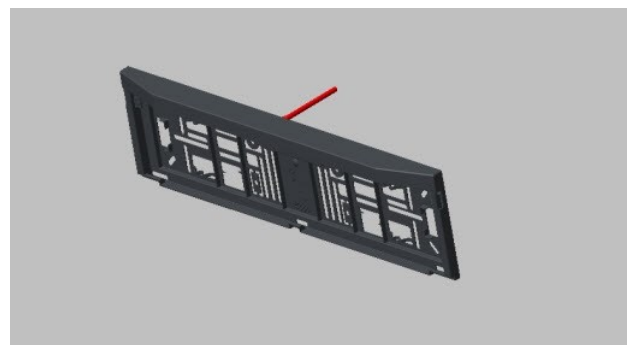

CH19087

3 FUNCTION REAR LED

M802 Series

Truck-Lite
Multifunction
Rear Lamps

CH12500 - RH Stop/Tail/Fog/Reverse/Direction Indicator
CH12499 - LH Stop/Tail/Fog/Reverse/Direction Indicator

CH12503 & CH12504

CH12503 - Stalk light left vertical, connect 0.5 m LED
CH12504 - Stalk light right vertical, connect 0.5 m LED

840/01/04 & 840/01/05

840/01/04 - Stalk light right horizontal, connect 0.5 m LED
840/01/05 - Stalk light left horizontal, connect 0.5 m LED

CH14842

Number Plate Holder + LED

Electrical

CH11863

Hamburger lamp rims