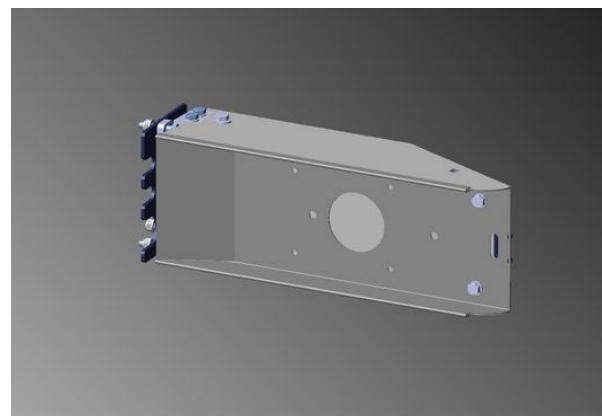

CH213104

Light Supprt R/H