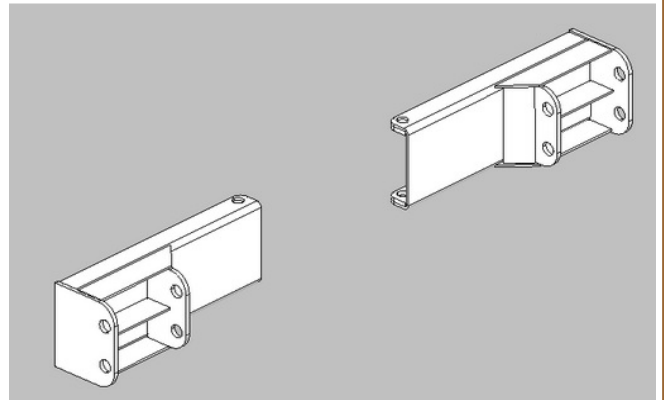

CH204079

Mobil arm for BC bumper