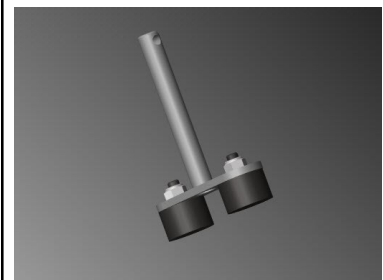

Easy Bulkhead - Complete Bracket

Easy Bulkhead - Easy C-Bracket 2014-

 <p>CH19222 Partition aluminium rail (6280mm)</p>	 <p>CH19299 Stainless steel 6 x 40 partition pin</p>	 <p>CH214810 Partition fixed central body</p>	 <p>CH214809 Partition adjustable central body</p>	 <p>CH214812 long runner</p>
 <p>CH214811 short runner</p>	 <p>CH514 Hex. Screw 8/8 zn bi 10x25 ft</p>	 <p>CH210050 Stopper pin and silent block</p>	 <p>CH19359 Roller bearing for Easy 2014 metalwork</p>	 <p>CH19282 Pin + flat rear metalwork</p>
 <p>CH214804 Metalwork front pin</p>	 <p>CH8712 Spring cylinder 3400N</p>	 <p>CH210042 Fixing plate (before modification)</p>	 <p>CH210134 Partition safety stop st/cl4/53</p>	 <p>CH8007 Merkel stop d 2525</p>
 <p>CH19232 Coated roller, FTH 40x14/10</p>	 <p>CH19238 Half nut, M10 stainless steel</p>	 <p>CH214805 Metalwork swivel ring</p>	 <p>CH208805 Rotation Pin</p>	

Easy Bulkhead - Complete Handle

CH8165 Black Protection handle

CH11.576 40x25 Stopper

CH14.202 S/S screw 8x25 hex

CH14.204 S/S screw 8x40 hex

CH18.153 Double spring 22

CH210207 Handle buffer support

Easy Bulkhead