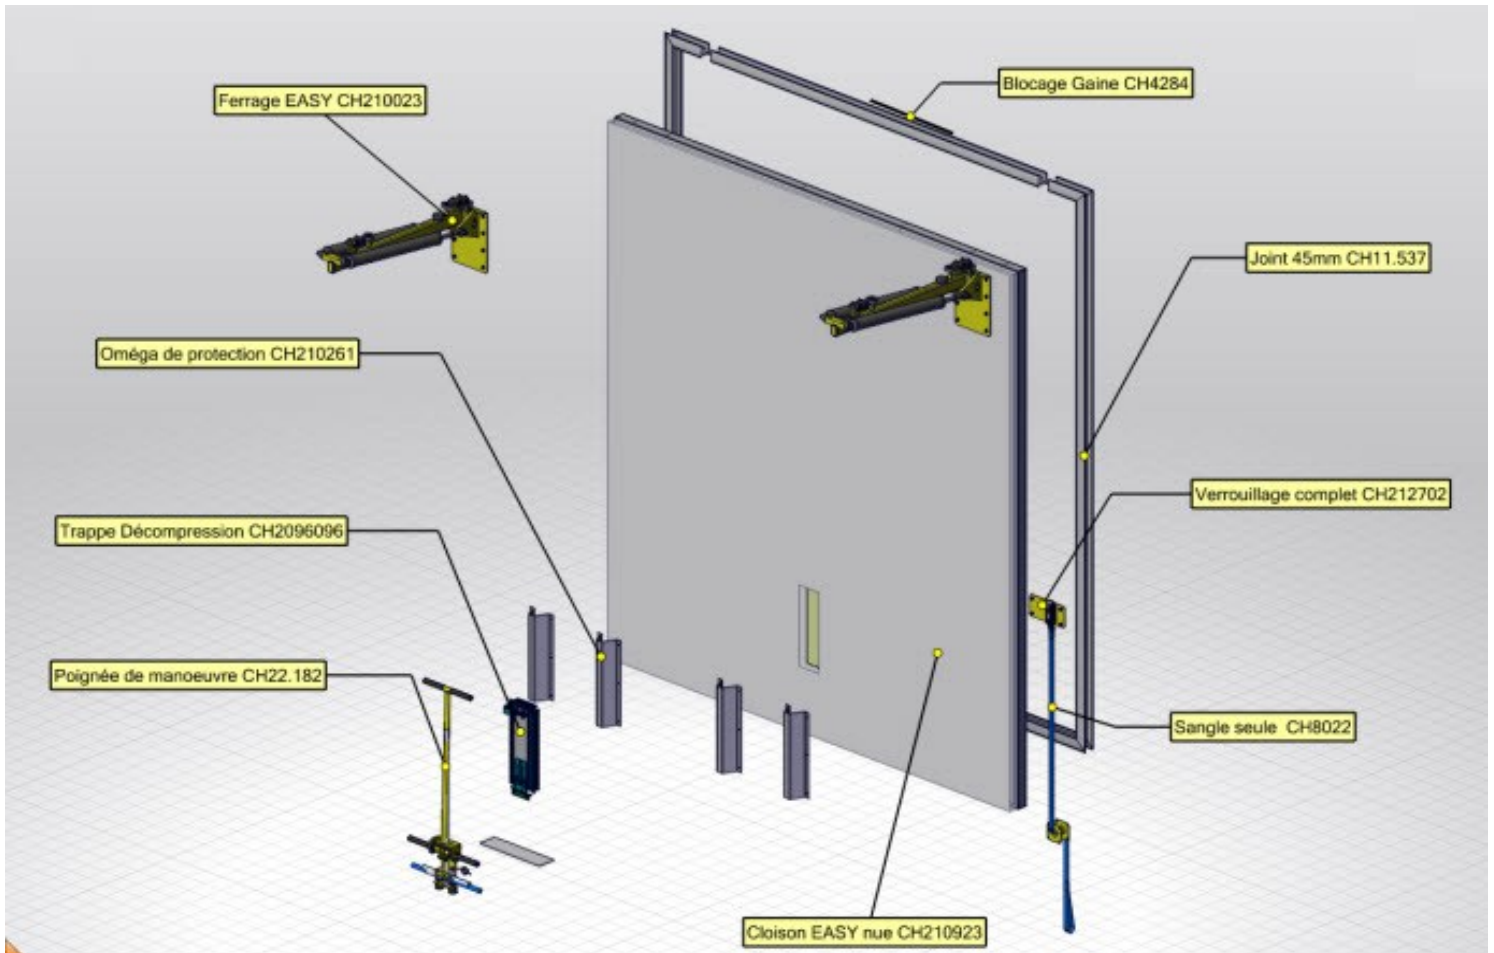

Easy Bulkhead - Complete