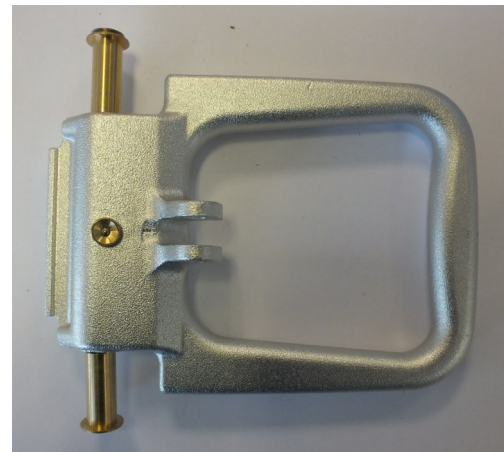

CH14413

Pull handle for stainless steel

CH3627

Door handle model 27 aluminium

CH18.127

Pull handle aluminium Model 22 / 27 (large model)

CH212771

Closure adapter spacer stain. steel - 2 required to replace aluminium handle with stainless steel version