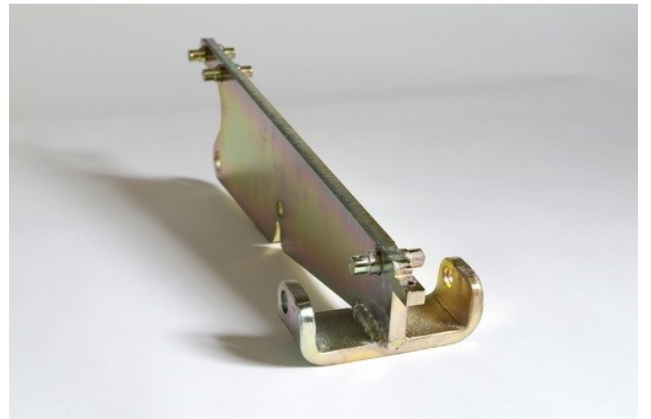

CH22.171

Mobile arm