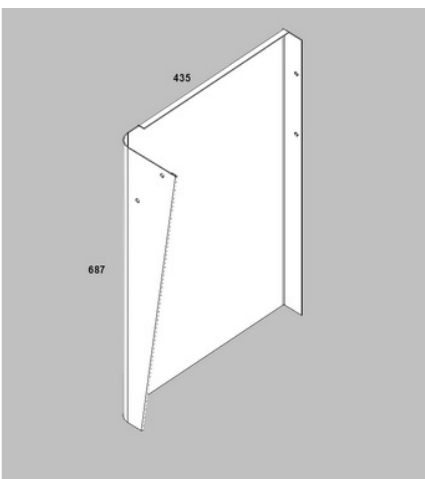

CH211440

S/s left front mudguard 630 for trailer