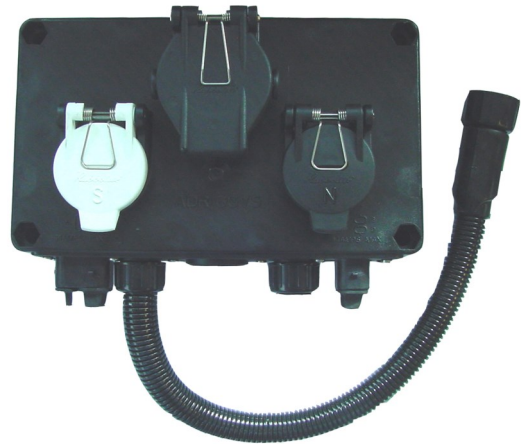

CH14102

Lens for Labcraft ceiling light cap

CH120421

Recessed light + lamp 15W 24V

CH120422

Lens of recessed internal light

CH12700

Ceiling light switch, int., Rubbolite 90

Electrical

CH15184

TMU 24V Trailer Monitoring Unit

CH12509

Nosebox H

CH121502

Complete valeo box

CH209611

Nosebox mounting plate

CH121515

C9 Valeo box

CH12862

Rubbolite tight box big model

Electrical

Truck Lite OE LED Marker Lights - Screw Mount

Part No	Volts	Marker	Reflex	Front	Side	Rear	Cable Length	Connector
893/11/05	12/24	✓	✓	✓			0.5 M	Fly Lead
893/11/15	12/24	✓	✓	✓			1.5M	Fly Lead
893/11/35	12/24	✓	✓	✓			3.5M	Fly Lead
893/11/50	12/24	✓	✓	✓			5.0M	Fly Lead
893/12/05	12/24	✓	✓			✓	0.5M	Fly Lead
893/12/35	12/24	✓	✓			✓	3.5M	Fly Lead
893/12/50	12/24	✓	✓			✓	5.0M	Fly Lead
893/13/05	12/24	✓	✓		✓		0.5M	Fly Lead
893/61/05	12/24	✓	✓	✓			0.5M	Click-In Connector
893/61/15	12/24	✓	✓	✓			1.5M	Click-In Connector
893/61/50	12/24	✓	✓	✓			5.0M	Click-In Connector
893/62/05	12/24	✓	✓			✓	0.5M	Click-In Connector
893/62/50	12/24	✓	✓			✓	5.0M	Click-In Connector
893/63/02	12/24	✓	✓		✓		0.2M	Click-In Connector
893/63/05	12/24	✓	✓	✓			0.5M	Click-In Connector
893/63/15	12/24	✓	✓	✓			1.5M	Click-In Connector
893/73/01	12/24	✓	✓	✓			0.2M	Click-In Connector