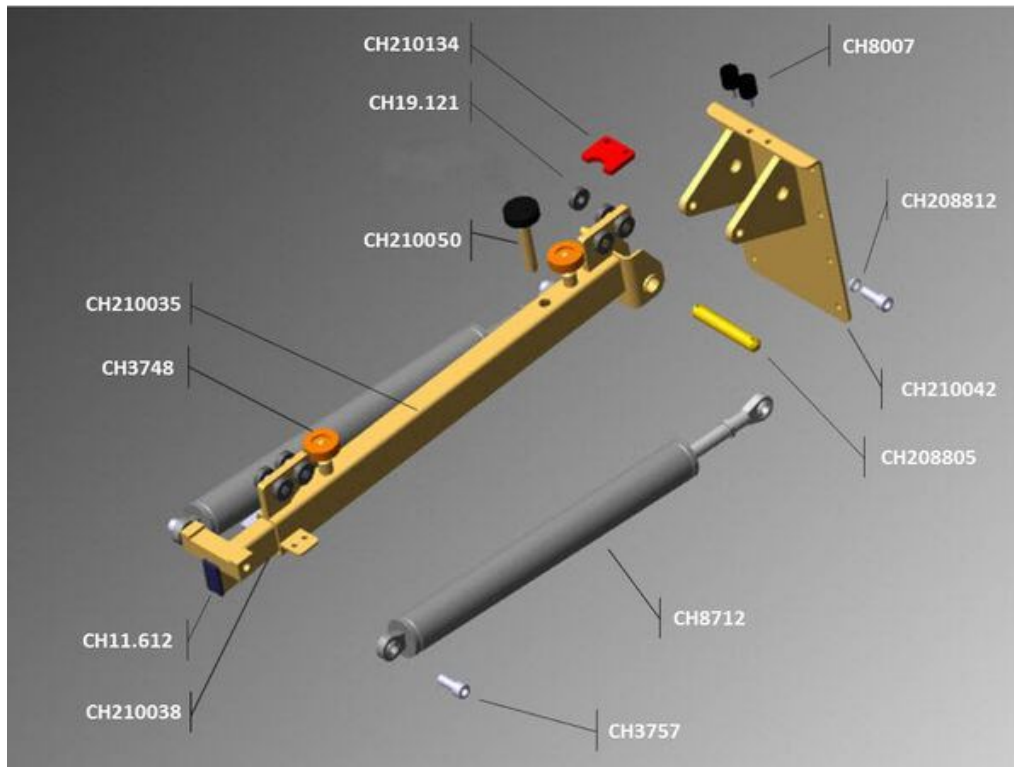

CH212702 Self locking bulkhead right

CH210261 Easy aluminium reinforcement

CH210023 Complete bracket for easy bulkhead

CH209606 Easy dividing wall gate

COMPLETE BULKHEADS available by body number—call Truckstop

Easy Bulkhead - Complete Bracket

Easy Bulkhead - Easy C-Bracket 2014-

 <p>CH19222 Partition aluminium rail (6280mm)</p>	 <p>CH19299 Stainless steel 6 x 40 partition pin</p>	 <p>CH214810 Partition fixed central body</p>	 <p>CH214809 Partition adjustable central body</p>	 <p>CH214812 long runner</p>
 <p>CH214811 short runner</p>	 <p>CH514 Hex. Screw 8/8 zn bi 10x25 ft</p>	 <p>CH210050 Stopper pin and silent block</p>	 <p>CH19359 Roller bearing for Easy 2014 metalwork</p>	 <p>CH19282 Pin + flat rear metalwork</p>
 <p>CH214804 Metalwork front pin</p>	 <p>CH8712 Spring cylinder 3400N</p>	 <p>CH210042 Fixing plate (before modification)</p>	 <p>CH210134 Partition safety stop st/cl4/53</p>	 <p>CH8007 Merkel stop d 2525</p>
 <p>CH19232 Coated roller, FTH 40x14/10</p>	 <p>CH19238 Half nut, M10 stainless steel</p>	 <p>CH214805 Metalwork swivel ring</p>	 <p>CH208805 Rotation Pin</p>	