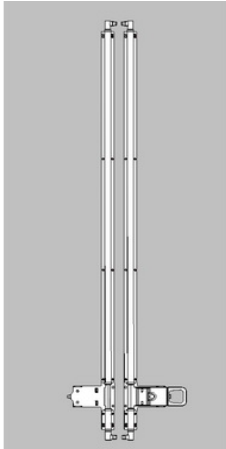

22mm S/S Round

CH18.134

Lower bearing of locking bar model 22

Rear Doors Model 22

CH20.505

Complete rear locking door sets available by body number - phone for details

CH18.121

Handle Spring 022