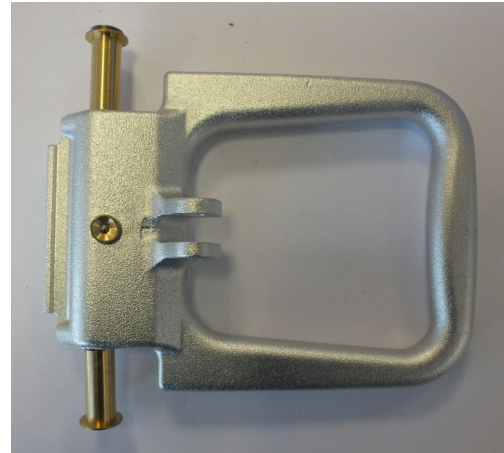

CH18.127

Pull handle aluminium Model 22 / 27 (large model)