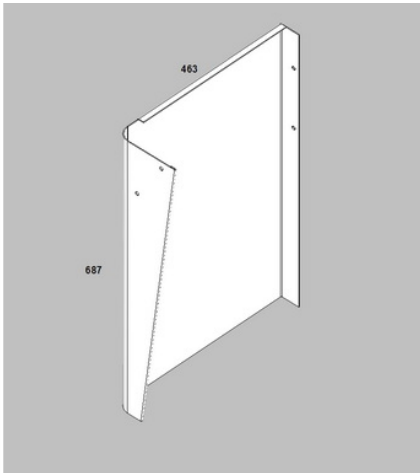

Mudwings & Fixings

CH209612

S/S front Left mudguard for trailer