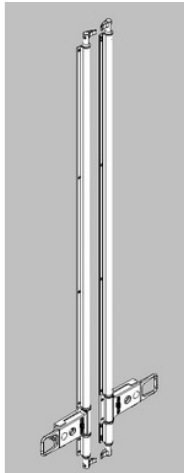

Barrel+ cap Inogam stainless steel handle

CH14415

Spring for stainless steel closer

CH13676

Nylon ring for Inogam door lock bar

CH14408

Nylon ring for Inogam door

Rear Doors Locks Model 27

CH3653

S/s tube 304 ϕ 26,9x2,6

CH2597

20X27 locking bearing

CH20.508

Complete rear locking door sets available by body number - phone for details

CT550

Bulldog CT550 Chereau Container Lock. Width of box that fits over handles = 125mm