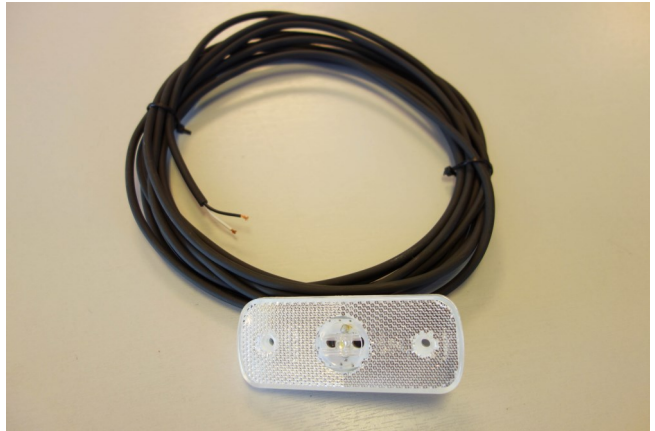

CH19089

INOLED 6m FRONT BULKHEAD WHITE LIGHT