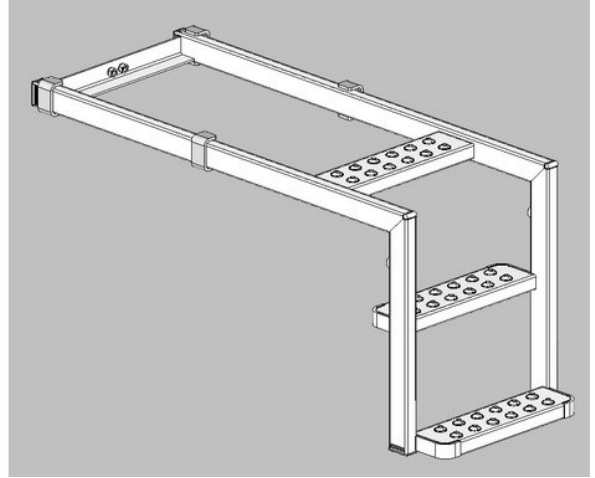

CH23.725

3 steps ladder with slide