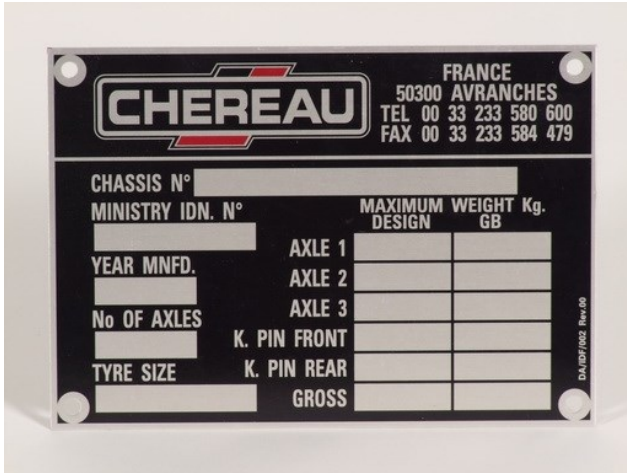

Accessories

CH1762

Chassis Plate DA/DF/002