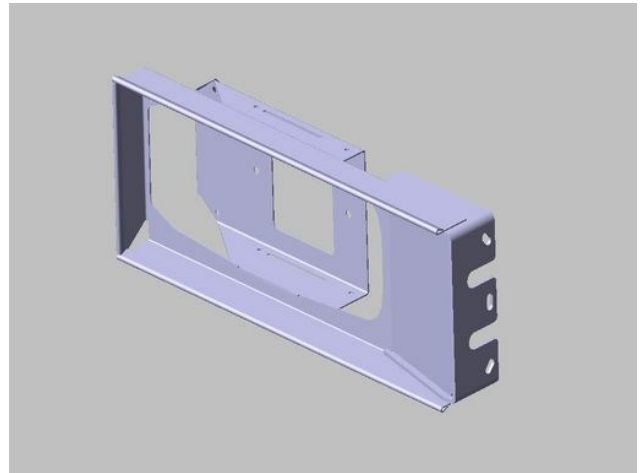

Fixed lamp support M802 right and left

CH213145

Bumper mobile arm complete rear m C3

CH213146

Fixed arm LH bumper support C3

CH23.538

S/s light plate l:2500 mm

CH23.544