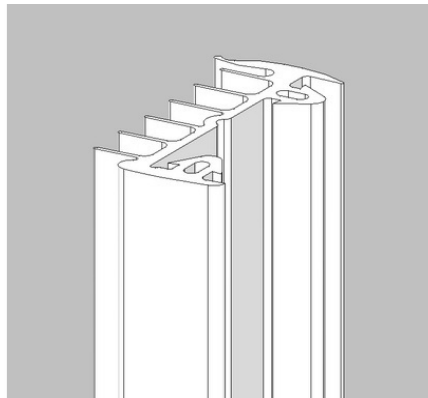

CH10430

Right door seal Inogam 2700-2750