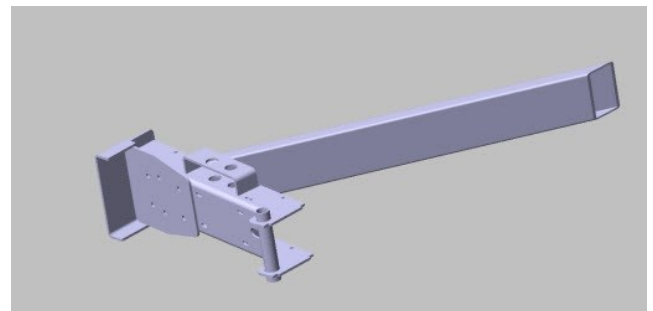

Fixed lamp support M802 right and left

CH213145

Bumper mobile arm complete rear m C3

CH213146

Fixed arm LH bumper support C3

CH23.538

S/s light plate l:2500 mm

CH23.544