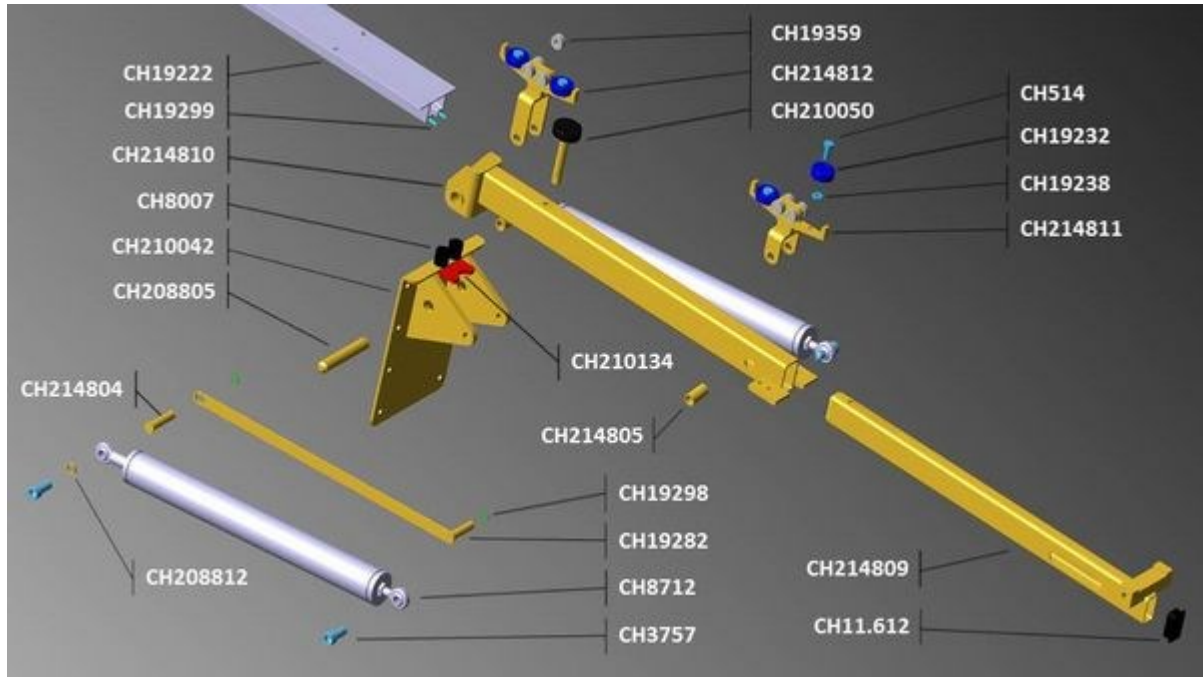

CH212702 Self locking bulkhead right

CH210261 Easy aluminium reinforcement

CH210023 Complete bracket for easy bulkhead

CH209606 Easy dividing wall gate

COMPLETE BULKHEADS available by body number—call Truckstop

Easy Bulkhead - Complete Bracket

Easy Bulkhead - Easy C-Bracket 2014-

 <p>CH19222 Partition aluminium rail (6280mm)</p>	 <p>CH19299 Stainless steel 6 x 40 partition pin</p>	 <p>CH214810 Partition fixed central body</p>	 <p>CH214809 Partition adjustable central body</p>	 <p>CH214812 long runner</p>
 <p>CH214811 short runner</p>	 <p>CH514 Hex. Screw 8/8 zn bi 10x25 ft</p>	 <p>CH210050 Stopper pin and silent block</p>	 <p>CH19359 Roller bearing for Easy 2014 metalwork</p>	 <p>CH19282 Pin + flat rear metalwork</p>
 <p>CH214804 Metalwork front pin</p>	 <p>CH8712 Spring cylinder 3400N</p>	 <p>CH210042 Fixing plate (before modification)</p>	 <p>CH210134 Partition safety stop st/cl4/53</p>	 <p>CH8007 Merkel stop d 2525</p>
 <p>CH19232 Coated roller, FTH 40x14/10</p>	 <p>CH19238 Half nut, M10 stainless steel</p>	 <p>CH214805 Metalwork swivel ring</p>	 <p>CH208805 Rotation Pin</p>	