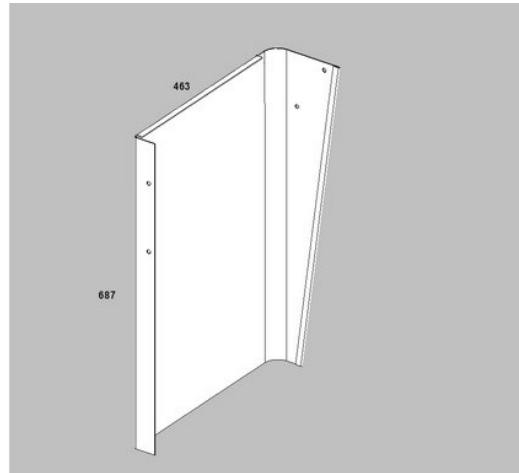

CH209614

S/S front right mudguard for trailer