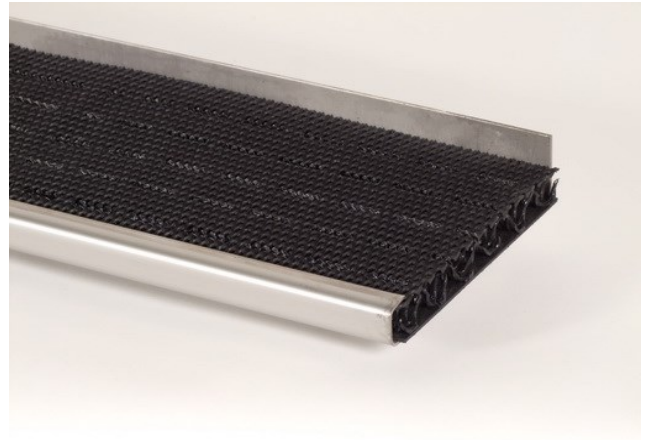

S/s side valence

CH15.160

Alu rail profile for valence element

CH111590

PVC 3800x150 valence element

CH210909

Semitrailer front Left/Rear right steel

CH210912