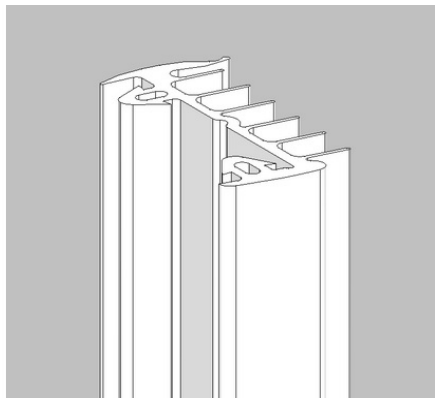

Door Seals

CH10422

Left door seal Inogam 2700-2750