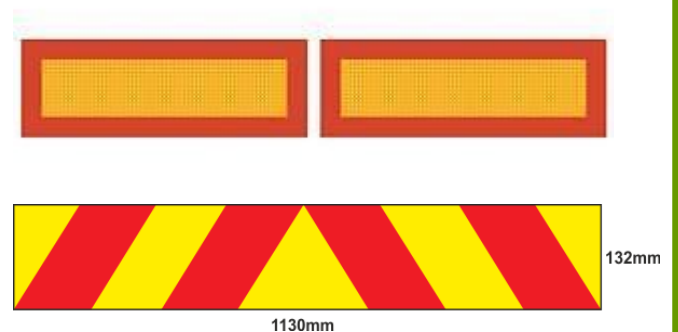

Marker Boards

We carry a wide range of marker boards in stock for next day delivery - phone for details.