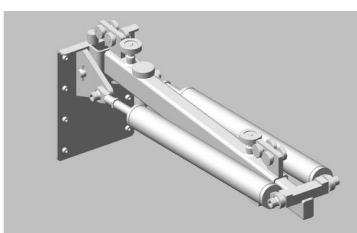

Left new mudflap 1230mm

CH110553

Right new mudflap 1230mm

Easy Bulkhead - Complete

CH8022 Easy Strap

CH4284 Rubber bung 70, Shores 500 x 40 x 20

CH11.537 45mm Eurogam bulkhead 3 lipped seal

CH22.182 Complete handle

CH212702 Self locking bulkhead right

CH210261 Easy aluminium reinforcement

CH210023 Complete bracket for easy bulkhead

CH209606 Easy dividing wall gate

COMPLETE BULKHEADS available by body number—call Truckstop

Easy Bulkhead - Complete Bracket

Easy Bulkhead - Easy C-Bracket 2014-

 <p>CH19222 Partition aluminium rail (6280mm)</p>	 <p>CH19299 Stainless steel 6 x 40 partition pin</p>	 <p>CH214810 Partition fixed central body</p>	 <p>CH214809 Partition adjustable central body</p>	 <p>CH214812 long runner</p>
 <p>CH214811 short runner</p>	 <p>CH514 Hex. Screw 8/8 zn bi 10x25 ft</p>	 <p>CH210050 Stopper pin and silent block</p>	 <p>CH19359 Roller bearing for Easy 2014 metalwork</p>	 <p>CH19282 Pin + flat rear metalwork</p>
 <p>CH214804 Metalwork front pin</p>	 <p>CH8712 Spring cylinder 3400N</p>	 <p>CH210042 Fixing plate (before modification)</p>	 <p>CH210134 Partition safety stop st/cl4/53</p>	 <p>CH8007 Merkel stop d 2525</p>
 <p>CH19232 Coated roller, FTH 40x14/10</p>	 <p>CH19238 Half nut, M10 stainless steel</p>	 <p>CH214805 Metalwork swivel ring</p>	 <p>CH208805 Rotation Pin</p>	