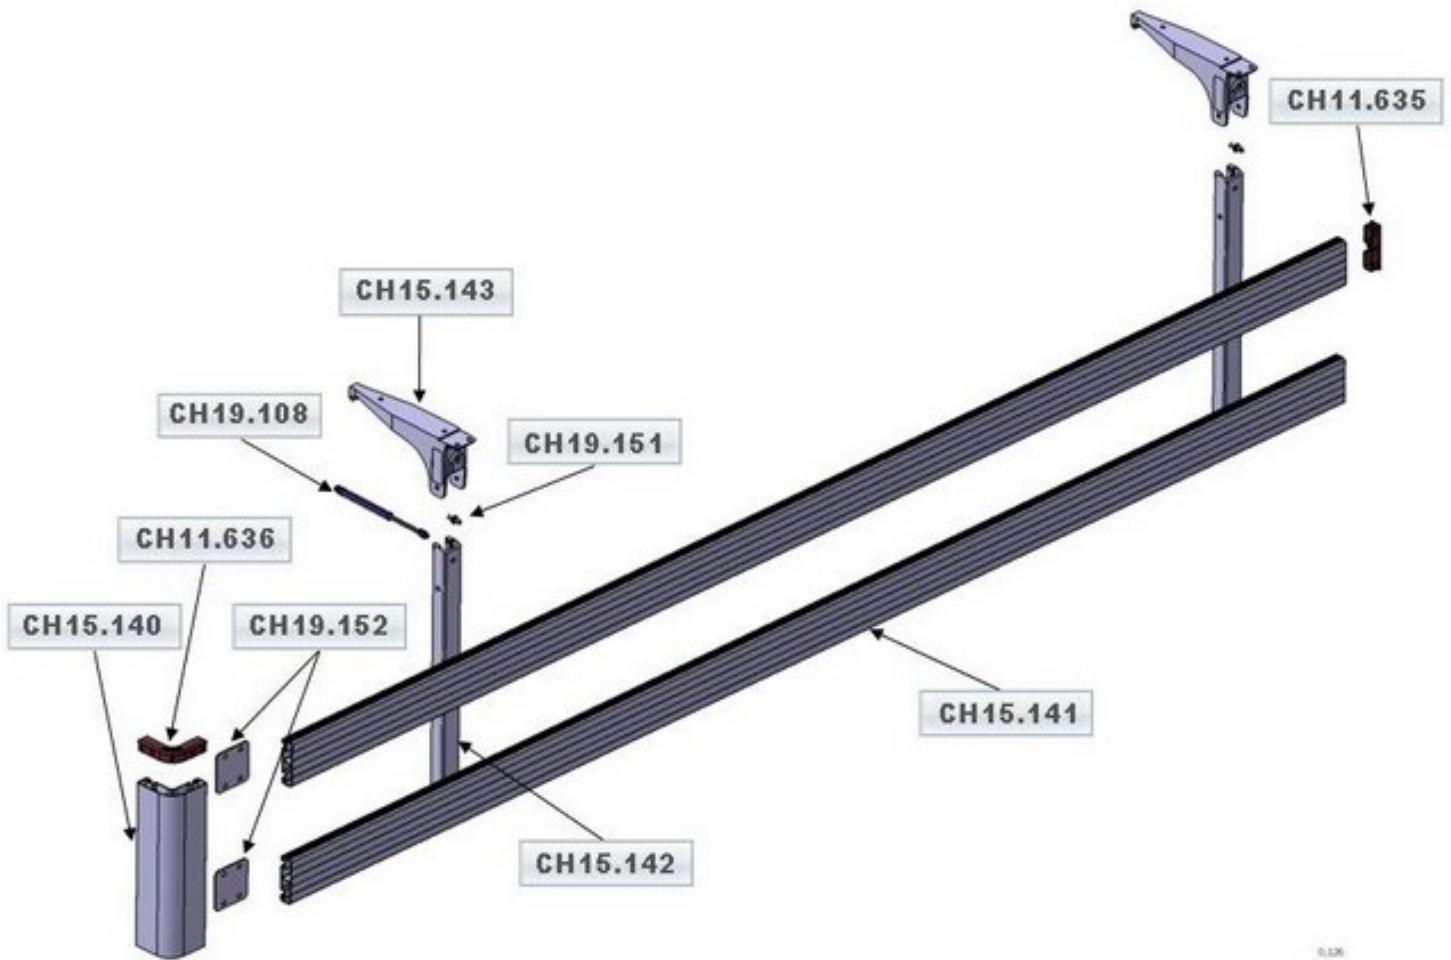

Aluminium flat 18 for seal

INNOVATION DRIVES YOU FORWARD

FOR CHEREAU PARTS

CALL

01527 912300

Sideguards

Buffers

CH11.538