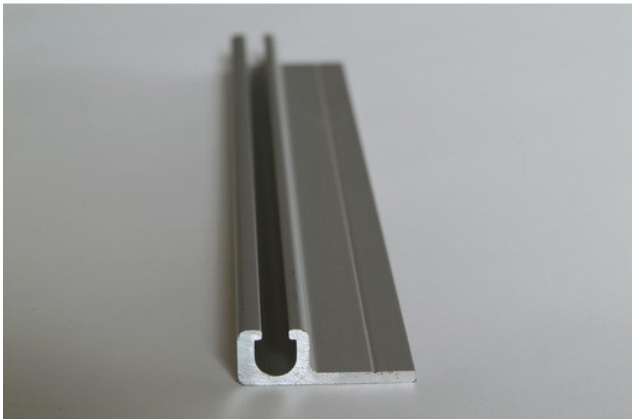

S/s side valence

CH15.160

Alu rail profile for valence element

CH111590

PVC 3800x150 valence element

CH210909

Semitrailer front Left/Rear right steel

CH210912