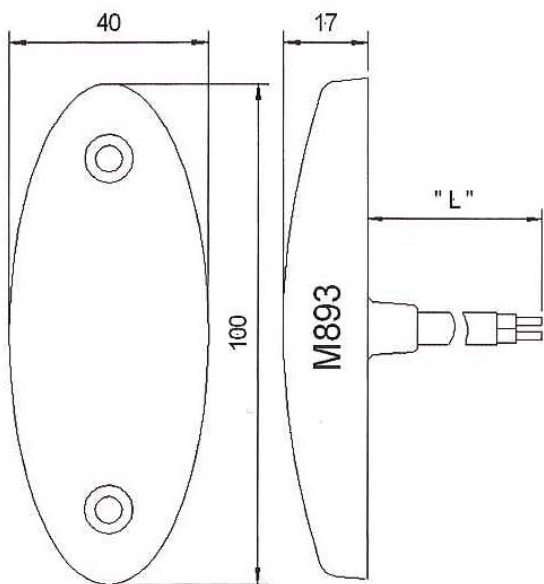

Nosebox mounting plate

CH121515

C9 Valeo box

CH12862

Rubbolite tight box big model

Electrical

Truck Lite OE LED Marker Lights - Screw Mount

Part No	Volts	Marker	Reflex	Front	Side	Rear	Cable Length	Connector
893/11/05	12/24	✓	✓	✓			0.5 M	Fly Lead
893/11/15	12/24	✓	✓	✓			1.5M	Fly Lead
893/11/35	12/24	✓	✓	✓			3.5M	Fly Lead
893/11/50	12/24	✓	✓	✓			5.0M	Fly Lead
893/12/05	12/24	✓	✓			✓	0.5M	Fly Lead
893/12/35	12/24	✓	✓			✓	3.5M	Fly Lead
893/12/50	12/24	✓	✓			✓	5.0M	Fly Lead
893/13/05	12/24	✓	✓		✓		0.5M	Fly Lead
893/61/05	12/24	✓	✓	✓			0.5M	Click-In Connector
893/61/15	12/24	✓	✓	✓			1.5M	Click-In Connector
893/61/50	12/24	✓	✓	✓			5.0M	Click-In Connector
893/62/05	12/24	✓	✓			✓	0.5M	Click-In Connector
893/62/50	12/24	✓	✓			✓	5.0M	Click-In Connector
893/63/02	12/24	✓	✓		✓		0.2M	Click-In Connector
893/63/05	12/24	✓	✓	✓			0.5M	Click-In Connector
893/63/15	12/24	✓	✓	✓			1.5M	Click-In Connector
893/73/01	12/24	✓	✓	✓			0.2M	Click-In Connector