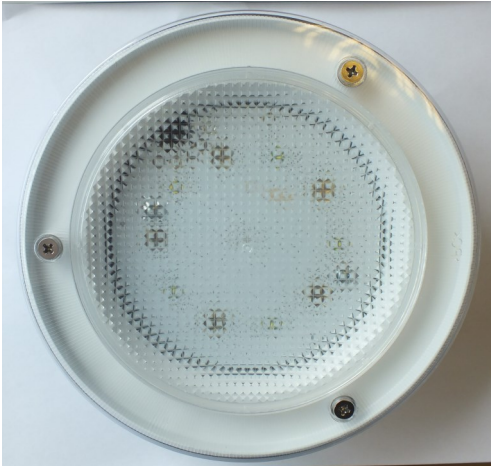

Electrical

CH11980

Labcraft domelight LED hlcled5-1/2 24V