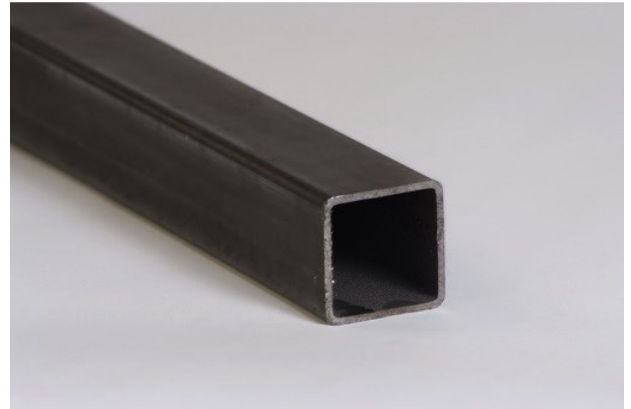

CH23.140

Pallet carrier slide (treated)

Rear Bumper & Light Mountings

CH16.315

150x100 lower under run bar

CH16.341

Steel tube 50x50x3

CH23.506