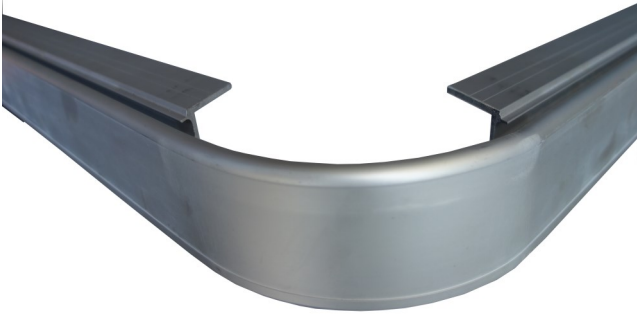

FOR INOGAM 2015-

CH19458

LOWER BUILT-IN LIGHT PROFILE, 2916mm

FOR INOGAM 2015-

CH19155

LOWER BUILT-IN LIGHT PROFILE, 3450mm

FOR INOGAM 2015-

CH19437