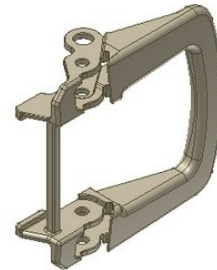

CH14413

Pull handle for stainless steel

CH3627

Door handle model 27 aluminium

CH18.127

Pull handle aluminium Model 22 / 27 (large model)

CH212771

Closure adapter spacer stain. steel - 2 required to replace aluminium handle with stainless steel version