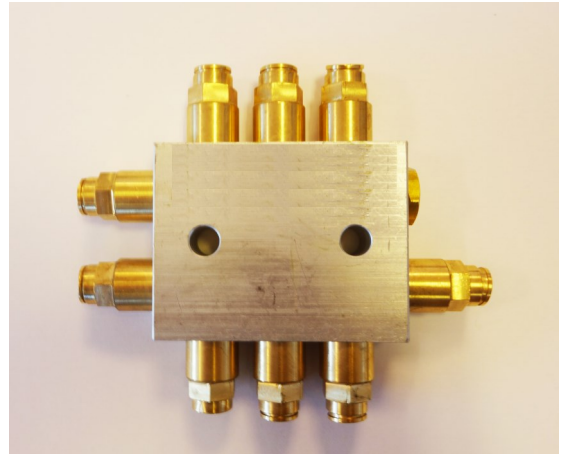

Accessories

CH1762

Chassis Plate DA/DF/002

CH12417

Suspension air valve block

CH22.332

Evaporator guard

CH22.320