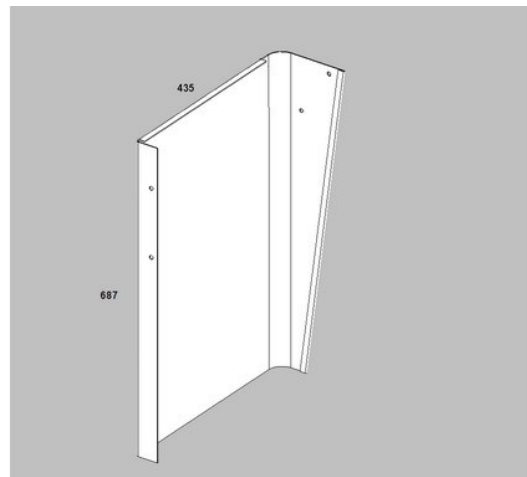

CH211442

S/s right front mudguard 630 for trailer