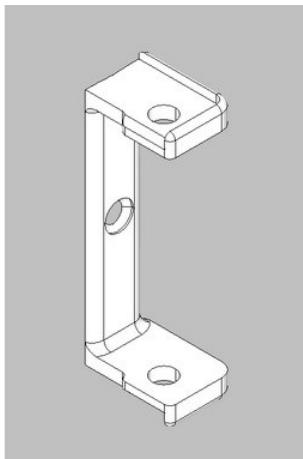

Thermoking duct pipe sbi

CH18.111

Strap hinge receiver Eurogam/Tecnog am

Marker Boards

We carry a wide range of marker boards in stock for next day delivery - phone for details.

Accessories

CH19.525

PVC drain pipe ø40 length 130, tulip end