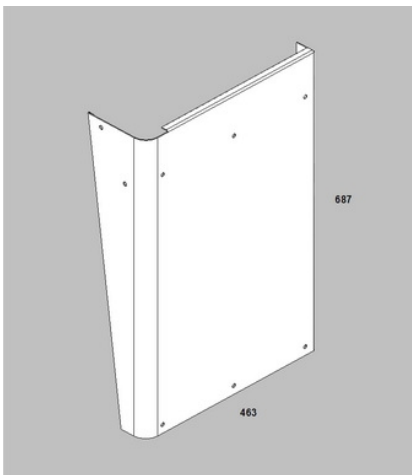

CH209615

S/S rear left mudguard for trailer