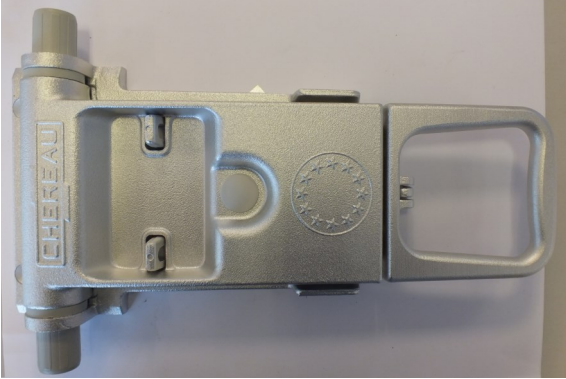

Rear Doors Locks Model 22

CH18.122

Door handle model 22