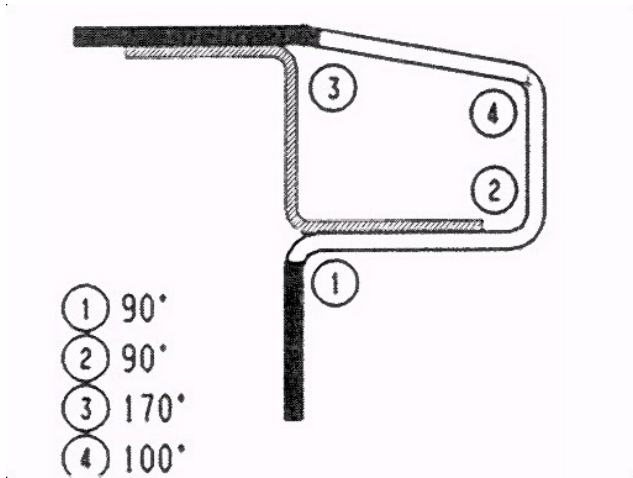

Rear Bumper & Light Mountings

CH212006

Lower rear frame tecnogam (mod22)