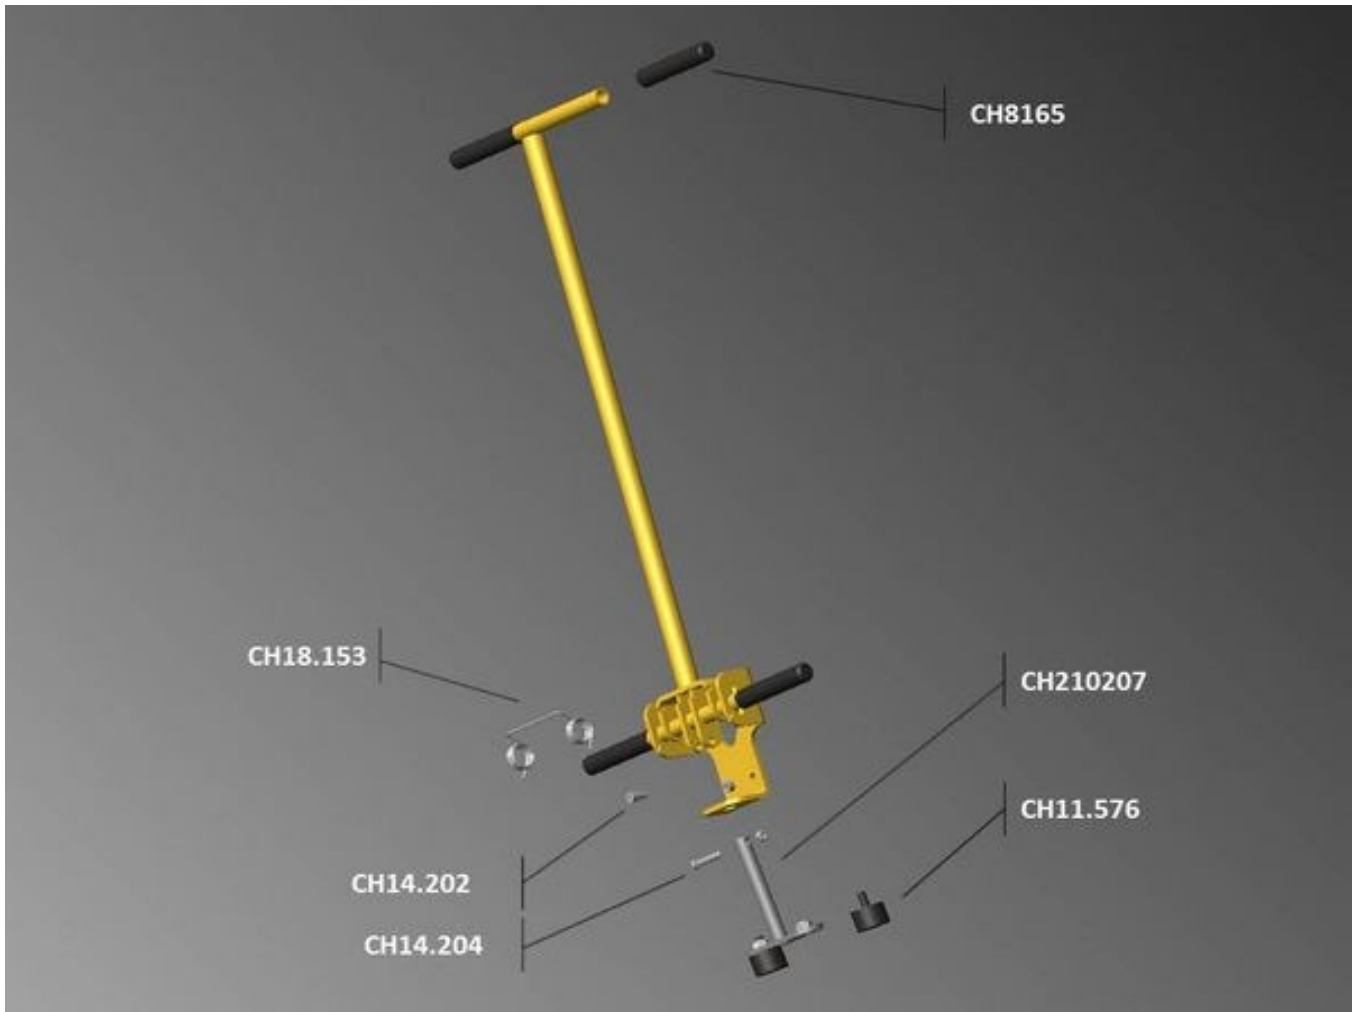

Easy Bulkhead - Complete Handle

CH8165 Black Protection handle