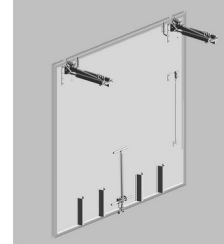

CH212702 Self locking bulkhead right

CH210261 Easy aluminium reinforcement

CH210023 Complete bracket for easy bulkhead

CH209606 Easy dividing wall gate

COMPLETE BULKHEADS available by body number—call Truckstop

Easy Bulkhead - Complete Bracket

Easy Bulkhead - Easy C-Bracket 2014-

 <p>CH19222 Partition aluminium rail (6280mm)</p>	 <p>CH19299 Stainless steel 6 x 40 partition pin</p>	 <p>CH214810 Partition fixed central body</p>	 <p>CH214809 Partition adjustable central body</p>	 <p>CH214812 long runner</p>
 <p>CH214811 short runner</p>	 <p>CH514 Hex. Screw 8/8 zn bi 10x25 ft</p>	 <p>CH210050 Stopper pin and silent block</p>	 <p>CH19359 Roller bearing for Easy 2014 metalwork</p>	 <p>CH19282 Pin + flat rear metalwork</p>
 <p>CH214804 Metalwork front pin</p>	 <p>CH8712 Spring cylinder 3400N</p>	 <p>CH210042 Fixing plate (before modification)</p>	 <p>CH210134 Partition safety stop st/cl4/53</p>	 <p>CH8007 Merkel stop d 2525</p>
 <p>CH19232 Coated roller, FTH 40x14/10</p>	 <p>CH19238 Half nut, M10 stainless steel</p>	 <p>CH214805 Metalwork swivel ring</p>	 <p>CH208805 Rotation Pin</p>	