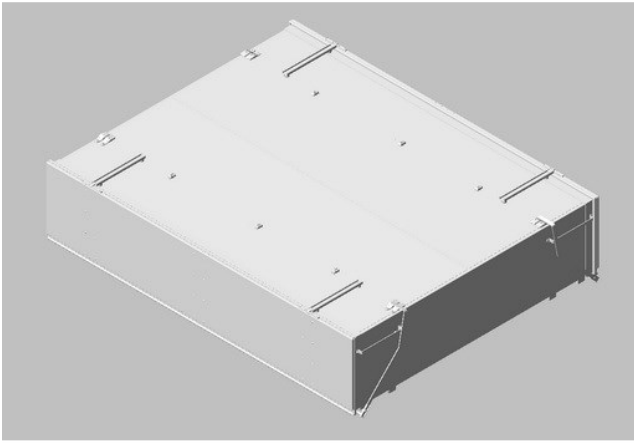

150mm anodised alu scuffrail

INNOVATION DRIVES YOU FORWARD

FOR CHEREAU PARTS

CALL

01527 912300

Pallet / Spare Wheel Carrier

CH23.119

Pallet-box 36 pallets painted grey