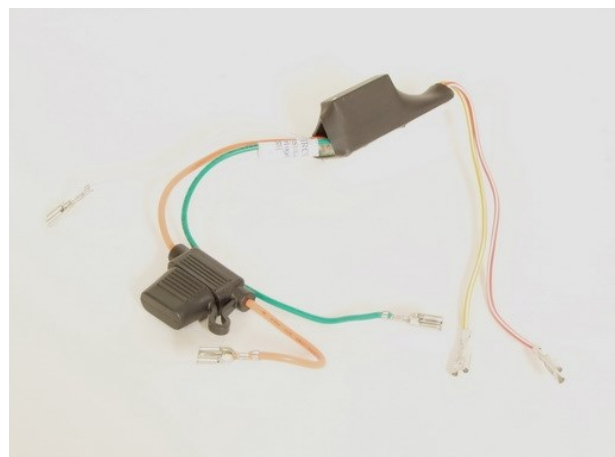

CH13742

Rubbolite time switch relay 90286A