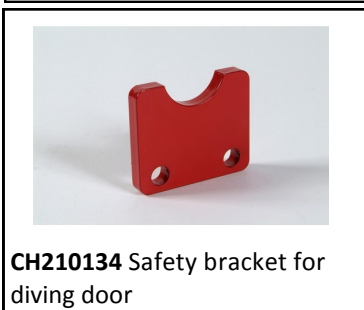

CH212702 Self locking bulkhead right

CH210261 Easy aluminium reinforcement

CH210023 Complete bracket for easy bulkhead

CH209606 Easy dividing wall gate

COMPLETE BULKHEADS available by body number—call Truckstop

Easy Bulkhead - Complete Bracket

Easy Bulkhead - Easy C-Bracket 2014-

 <p>CH19222 Partition aluminium rail (6280mm)</p>	 <p>CH19299 Stainless steel 6 x 40 partition pin</p>	 <p>CH214810 Partition fixed central body</p>	 <p>CH214809 Partition adjustable central body</p>	 <p>CH214812 long runner</p>
 <p>CH214811 short runner</p>	 <p>CH514 Hex. Screw 8/8 zn bi 10x25 ft</p>	 <p>CH210050 Stopper pin and silent block</p>	 <p>CH19359 Roller bearing for Easy 2014 metalwork</p>	 <p>CH19282 Pin + flat rear metalwork</p>
 <p>CH214804 Metalwork front pin</p>	 <p>CH8712 Spring cylinder 3400N</p>	 <p>CH210042 Fixing plate (before modification)</p>	 <p>CH210134 Partition safety stop st/cl4/53</p>	 <p>CH8007 Merkel stop d 2525</p>
 <p>CH19232 Coated roller, FTH 40x14/10</p>	 <p>CH19238 Half nut, M10 stainless steel</p>	 <p>CH214805 Metalwork swivel ring</p>	 <p>CH208805 Rotation Pin</p>	