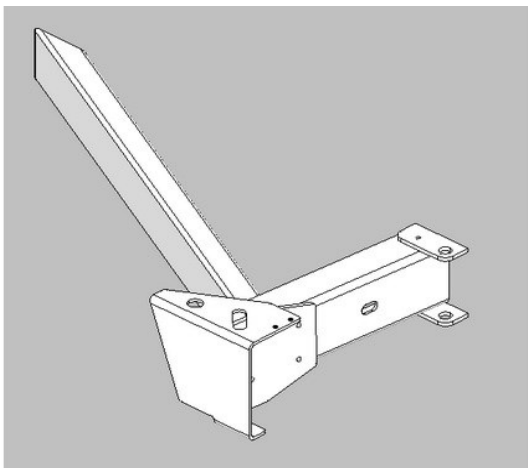

CH204080

Horizontal reinforcement for bumper BC