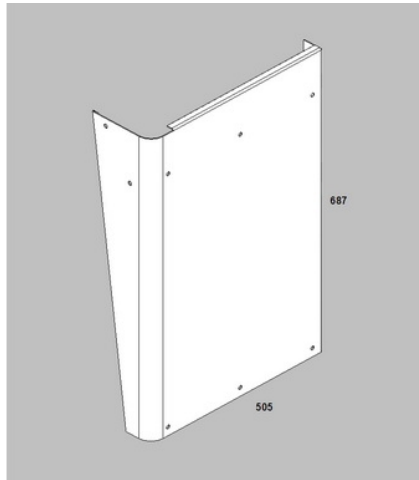

Mudwings & Fixings

CH211443

S/s left rear mudguard 630 for trailer