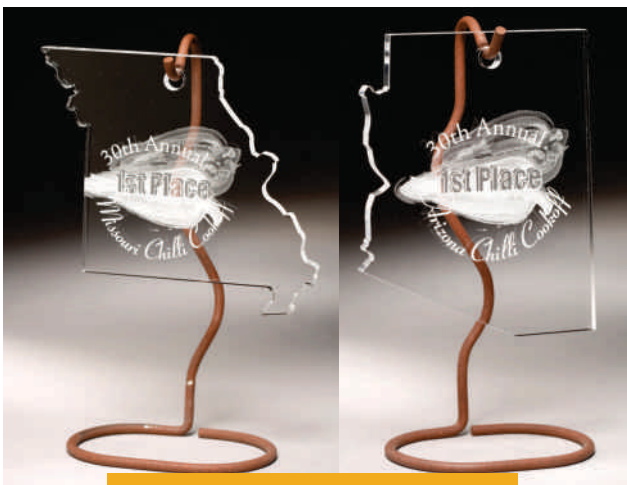

HANGING DIAMOND

SIZES: 10" 10" WHAD10AC
THICKNESS: 3/8"
SHOWN WITH WIRE HOLDER A

WIRE STATES

WIRE STATES

SIZES: 10" 10" WHSS10AC
THICKNESS: 3/8"
SHOWN WITH WIRE HOLDER A
AVAILABLE IN MOST STATES