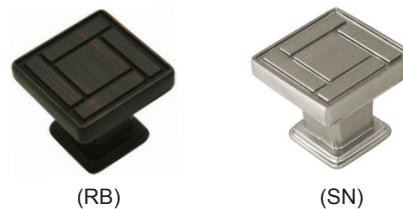

### Art Deco Square Knob 1-1/4"

Item Number	Finish
15-6745	Satin Nickel
14-7507	Classic Bronze

- Zinc alloy.
- Die cast.
- Screws included.
- Each piece is poly bagged.
- Pack 25/Bags per carton.

### Vintage Square Knob 1-1/4"

Item Number	Finish
15-3027	Oil Rubbed Bronze
15-0217	Satin Nickel

- Zinc alloy.
- Die cast.
- Screws included.
- Each piece is poly bagged.
- Pack 25/Bags per carton.

### Harmon Square Knob 1-1/8"

Item Number	Finish
15-3362	Oil Rubbed Bronze
15-0545	Satin Nickel

- Zinc alloy.
- Die cast.
- Screws included.
- Each piece is poly bagged.
- Pack 25/Bags per carton.