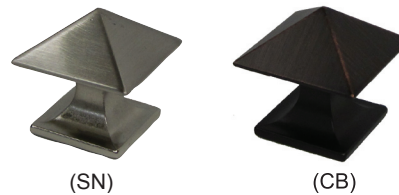

### Mushroom Square Knob 1-1/4"

Item Number	Finish
14-5039	Satin Nickel
14-5114	Classic Bronze
14-5299	Black
15-7650	Weathered Nickel

- Zinc alloy.
- Die cast.
- Screws included.
- Each piece is poly bagged.
- Pack 25/Bags per carton.

### Art Deco Square Knob 1-1/4"

Item Number	Finish
15-6745	Satin Nickel
14-7507	Classic Bronze

- Zinc alloy.
- Die cast.
- Screws included.
- Each piece is poly bagged.
- Pack 25/Bags per carton.