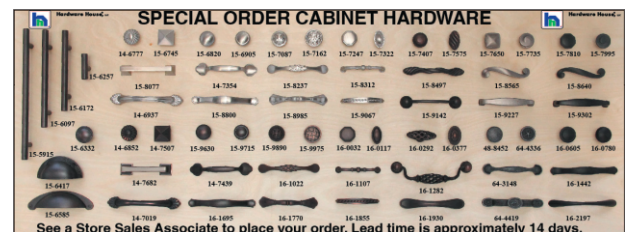

Special Order Display Board (B)

All Hardware House Cabinet Hardware are covered by a Limited Warranty

Our Cabinet Hardware products have a **Limited Warranty** which covers any mechanical defect from manufacturing or from normal use. This warranty does NOT COVER scratches, abrasions, deterioration due to the use of paints, solvents or other chemicals on the product; abuse, misuse or in a commercial application. Also the warranty is not applicable due to improper installation, maintenance, modifications of any kind to the manufactured design.

Detailed warranty disclosure can be found in the first few pages of our Full Line Catalog, or on our web site www.hardware-house.com/products