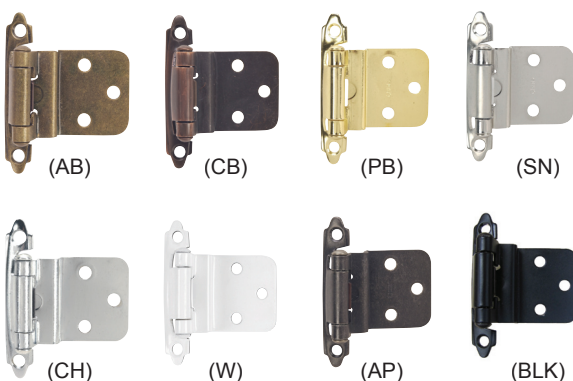

European Hinge - Frameless Concealed

64-2421

- Stamped and rolled steel.
- Full overlay.
- Screws included.
- Pack 1 hinge per bag/25 Bags per carton.
- 110 Degree opening, 2 way adjustable.

European Hinge - 2 Way Concealed

14-4469

- Stamped and rolled steel.
- 1/2" Overlay.
- 2 Way adjustable.
- Screws included.
- Pack 1 hinge per bag/25 Bags per carton.
- 105 Degree opening.