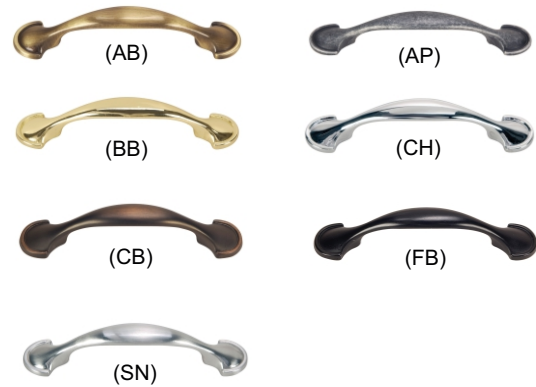

Colonial Pull 3" center to center

Item Number	Finish
64-3049	Antique Brass

- Zinc alloy.
- Die cast.
- Screws included.
- Each piece is poly bagged.
- Pack 25/ Bags per carton.

Floral Pull 3" center to center

Item Number	Finish
64-3064	Antique Brass

- Zinc alloy.
- Die cast.
- Screws included.
- Each piece is poly bagged.
- Pack 25/ Bags per carton.