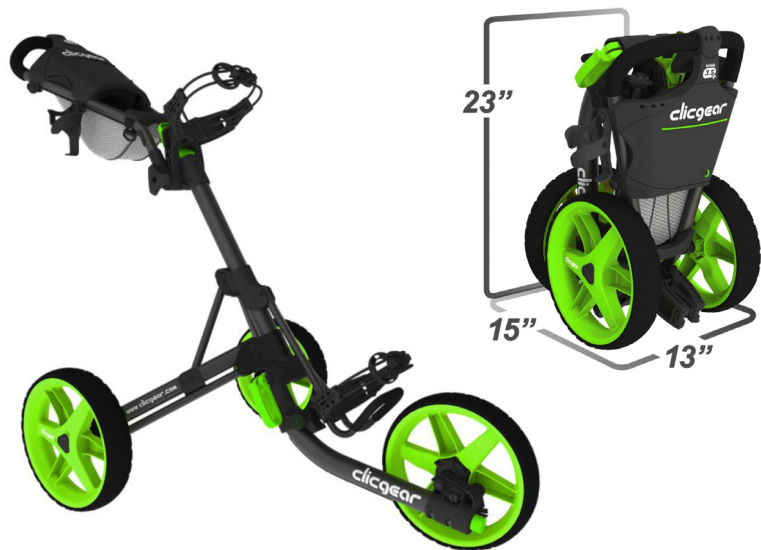

Dimensions: 23 x 10 x 17

\$89

\$30
MAIL-IN
REBATE
 (limit 2 per household)
 ★

Precision Pro Golf Nexus Rangefinder

- 400 yard range
- 1/10 yard measurement
- Accurate to +/- 1 yard
- 6x magnification
- Dynamic Scan Target-Lock (DST)
- Soft-coat feel and ergonomic design
- 1-year warranty

~~WAS \$199.99~~

NOW \$169.99
 After Rebate

Precision Pro Golf GPS Golf Band

- 35k preloaded courses
- Weight: 1.2 oz.
- Front, middle, back distances
- Up to 4 hazards
- Auto course recognition
- iGolf Mapping
- 1-year warranty

~~WAS \$179.99~~

NOW \$149.99
 After Rebate

GIFT IDEAS FROM PROACTIVE SPORTS

Clicgear Push Cart 3.5+

The Clicgear Model 3.5+ Push Cart is a compact, reliable, and easy-to-use push cart that makes walking the course a breeze. The Clicgear Model 3.0 was a hugely popular push car model when it was released due to its easy-to-use folding frame, multiple convenience features, and wide selection of available colors. Now, Clicgear has released the Model 3.5+ with loads of updates made based on customer feedback.