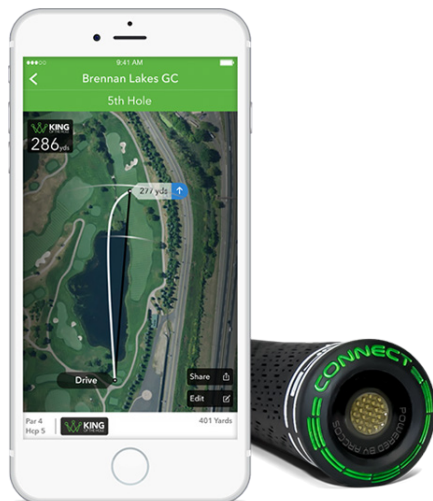

COBRA CONNECT

Powered by Arccos, golfers can automatically track the distance and accuracy of every drive. COBRA CONNECT users simply pair their club and phone with the free Arccos Driver smartphone app to receive their performance data, access rangefinder GPS distances for over 40,000 international courses.

CLUBS WITH COBRA CONNECT

KING F7+, KING F7 and KING LTD Black all come equipped with COBRA CONNECT™ club tracking technology.