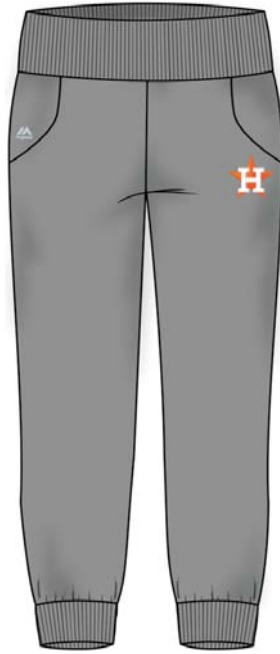

OBVIOUS PICK
MFLQ-205
MFLQ-317F-HUS-205

DESCRIPTION

- Full-length jogger. Pockets. Inseam 25".
- Reflective heat transfer
- 124 gsm 86/14 Polyester/Spandex Four Way Stretch Woven

SIZES

XS-XXL

$25.00 / $50.00

AVAILABILITY DATE

01/15/18